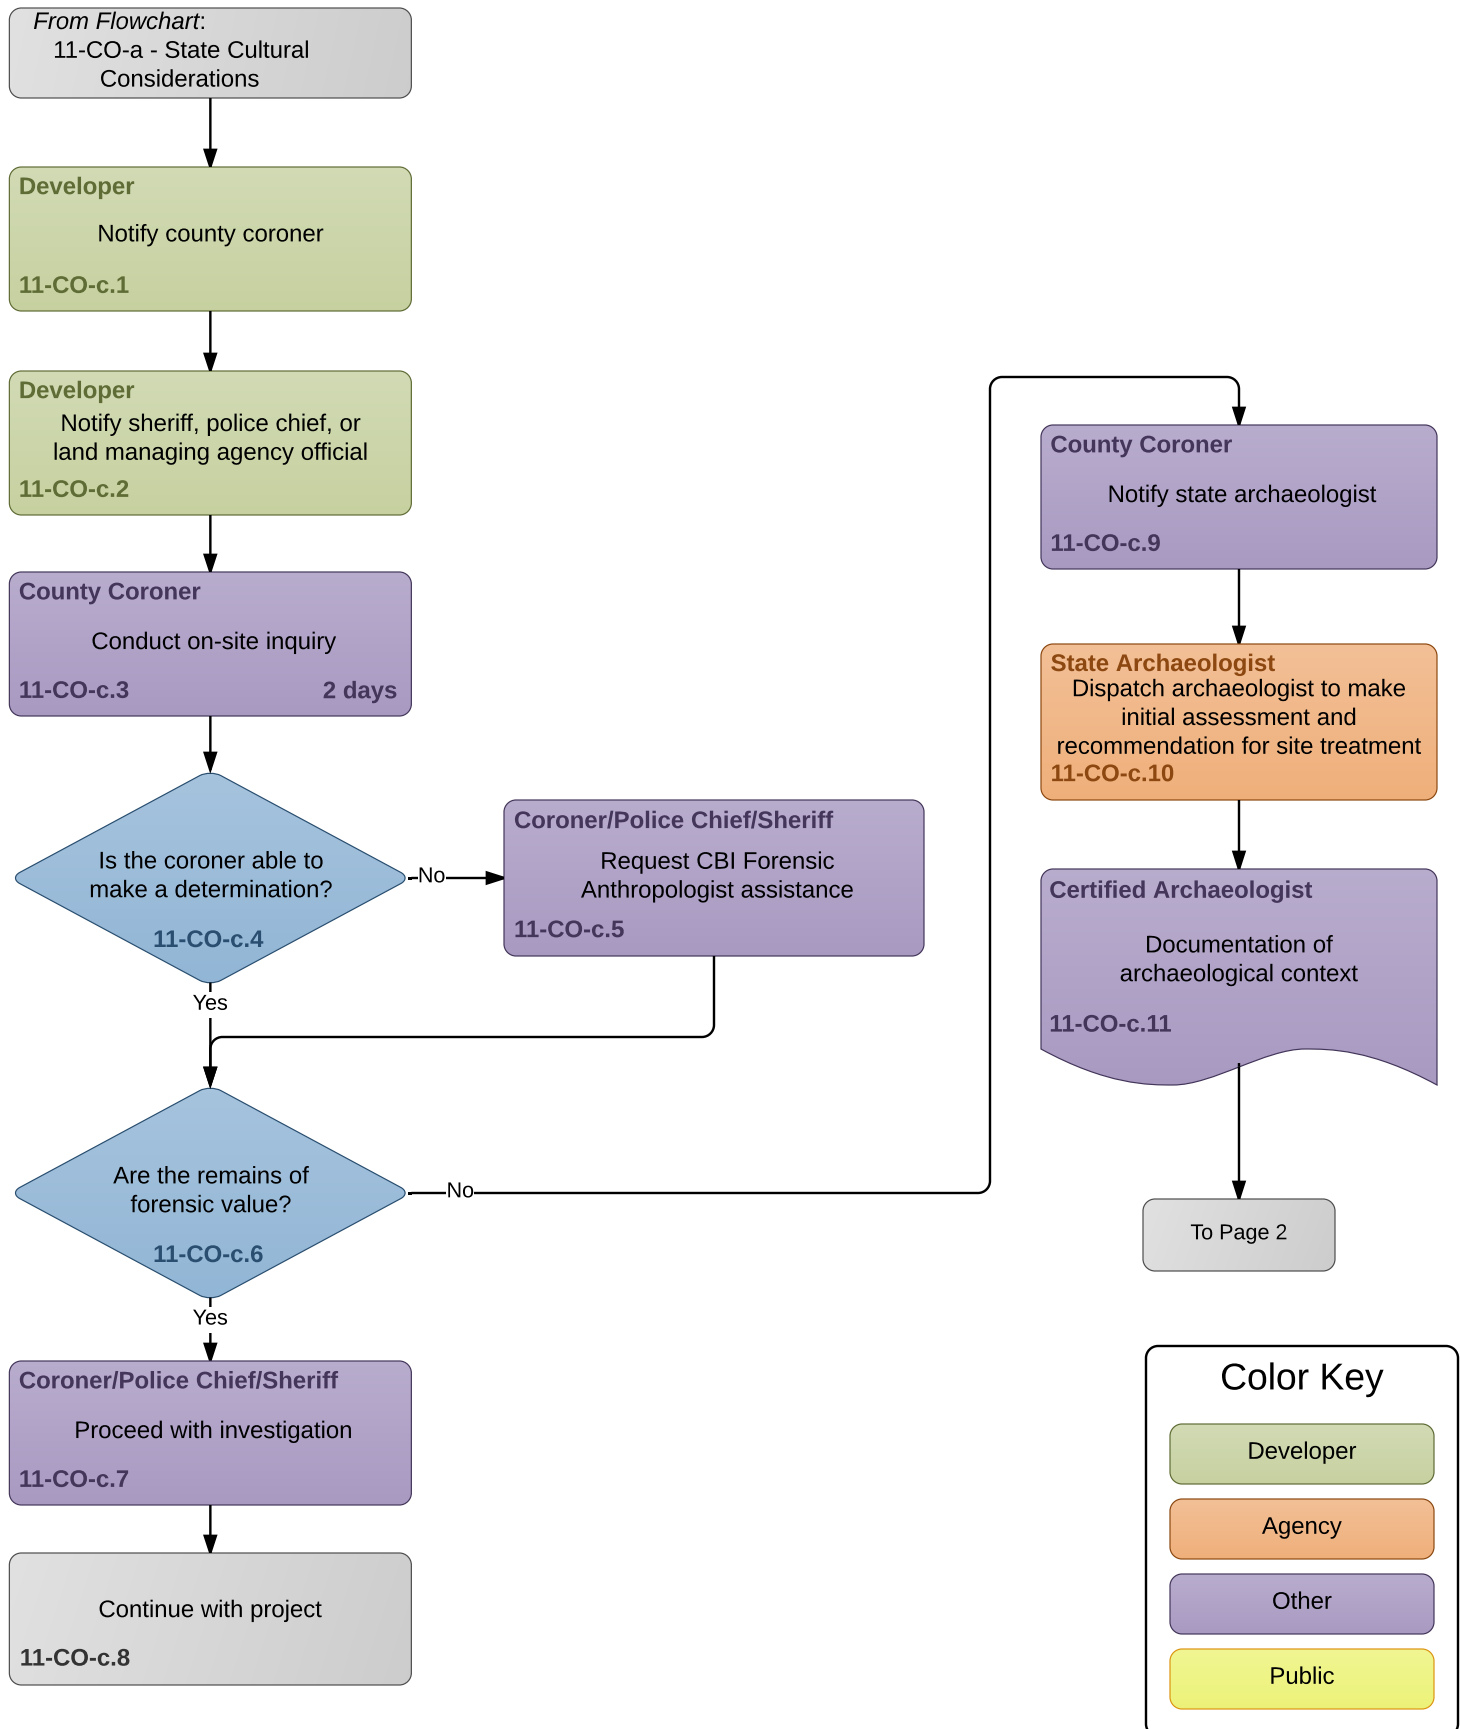

Flowchart 11-CO-c: Human Remains Discovery Process

Version: 18 April 2016

Flowchart 11-CO-c (continued):
Human Remains Discovery Process