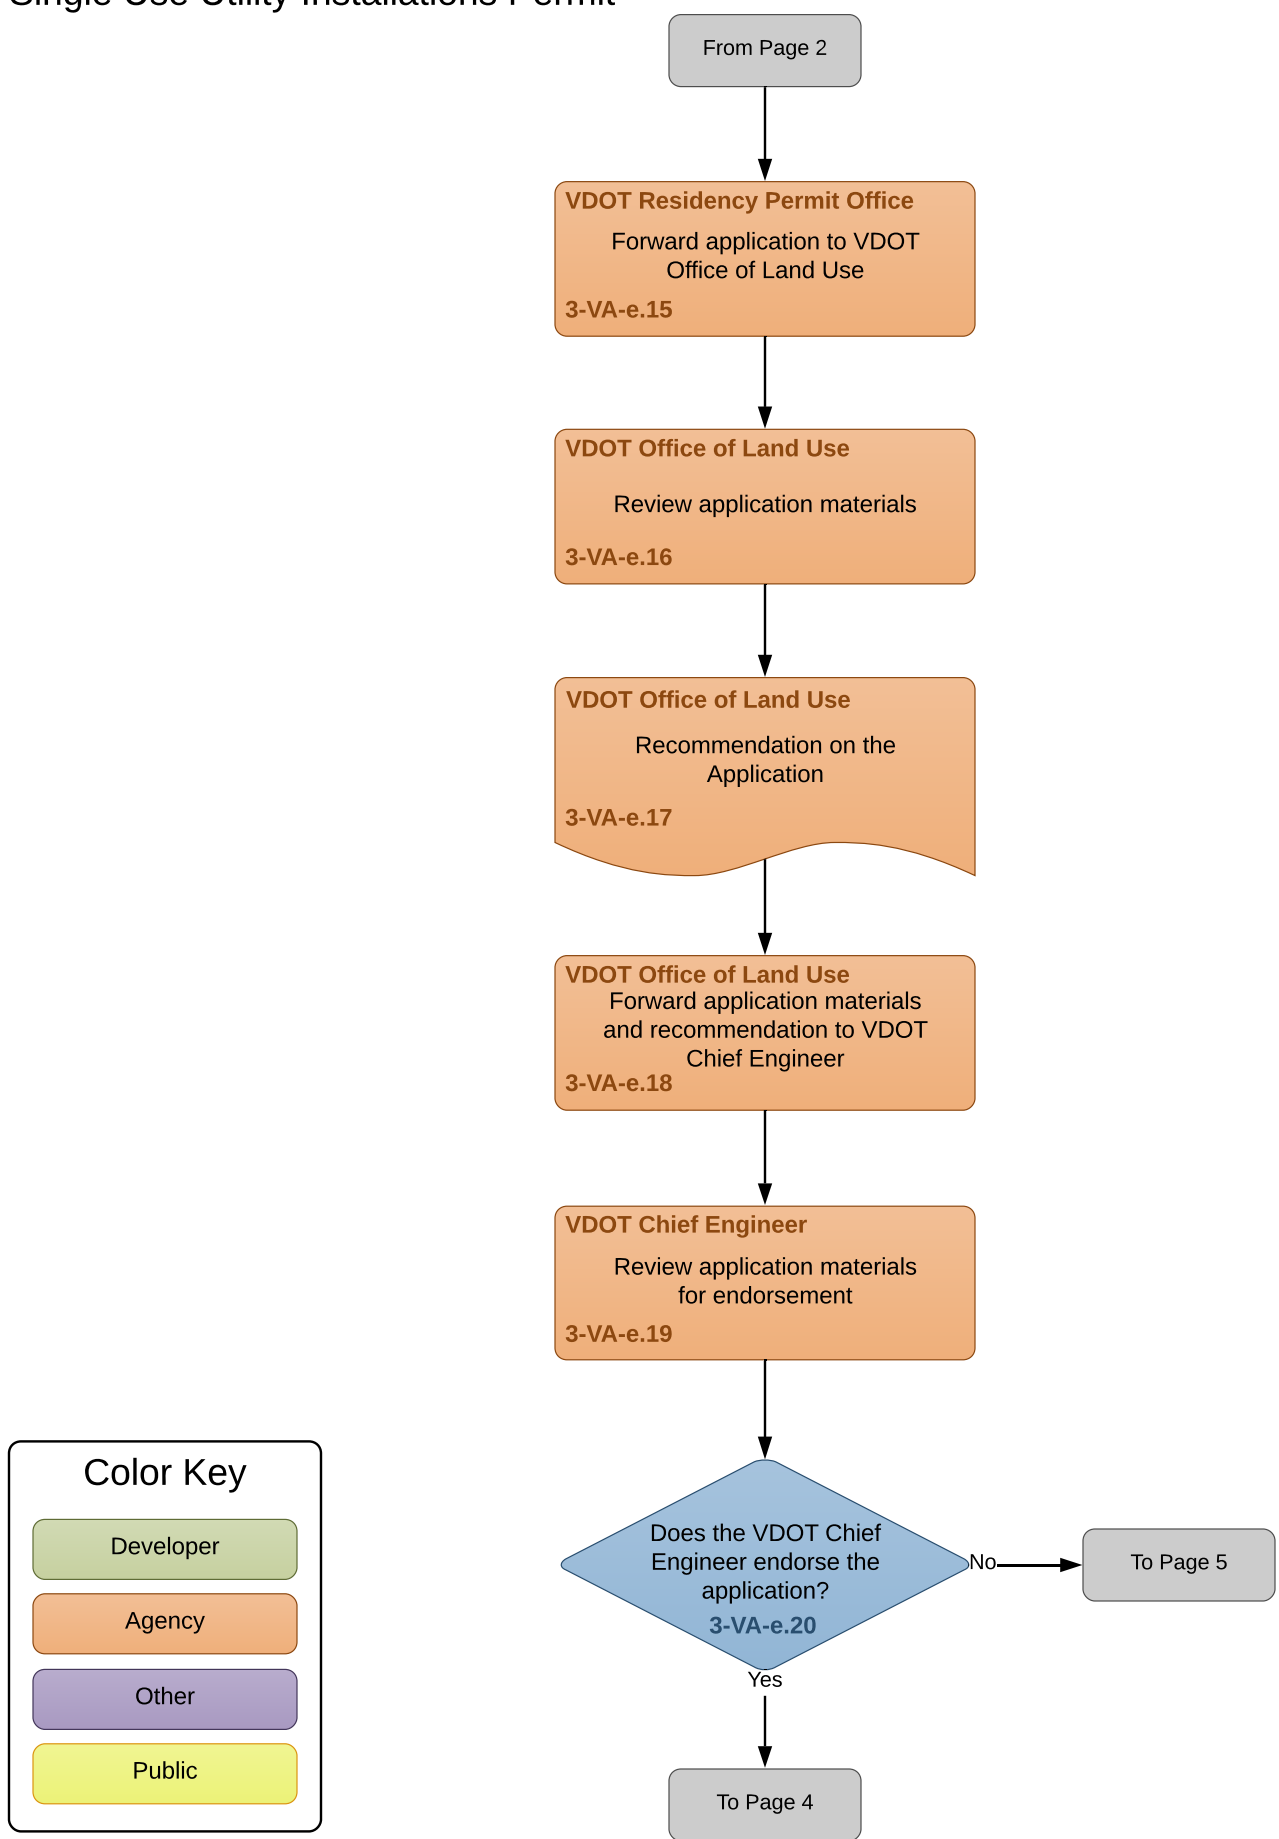

Flowchart 3-VA-e: Single Use Utility Installations Permit

Flowchart 3-VA-e (continued):
Single Use Utility Installations Permit

Flowchart 3-VA-e (continued):
Single Use Utility Installations Permit

Flowchart 3-VA-e (continued):
Single Use Utility Installations Permit

Flowchart 3-VA-e (continued):
Single Use Utility Installations Permit