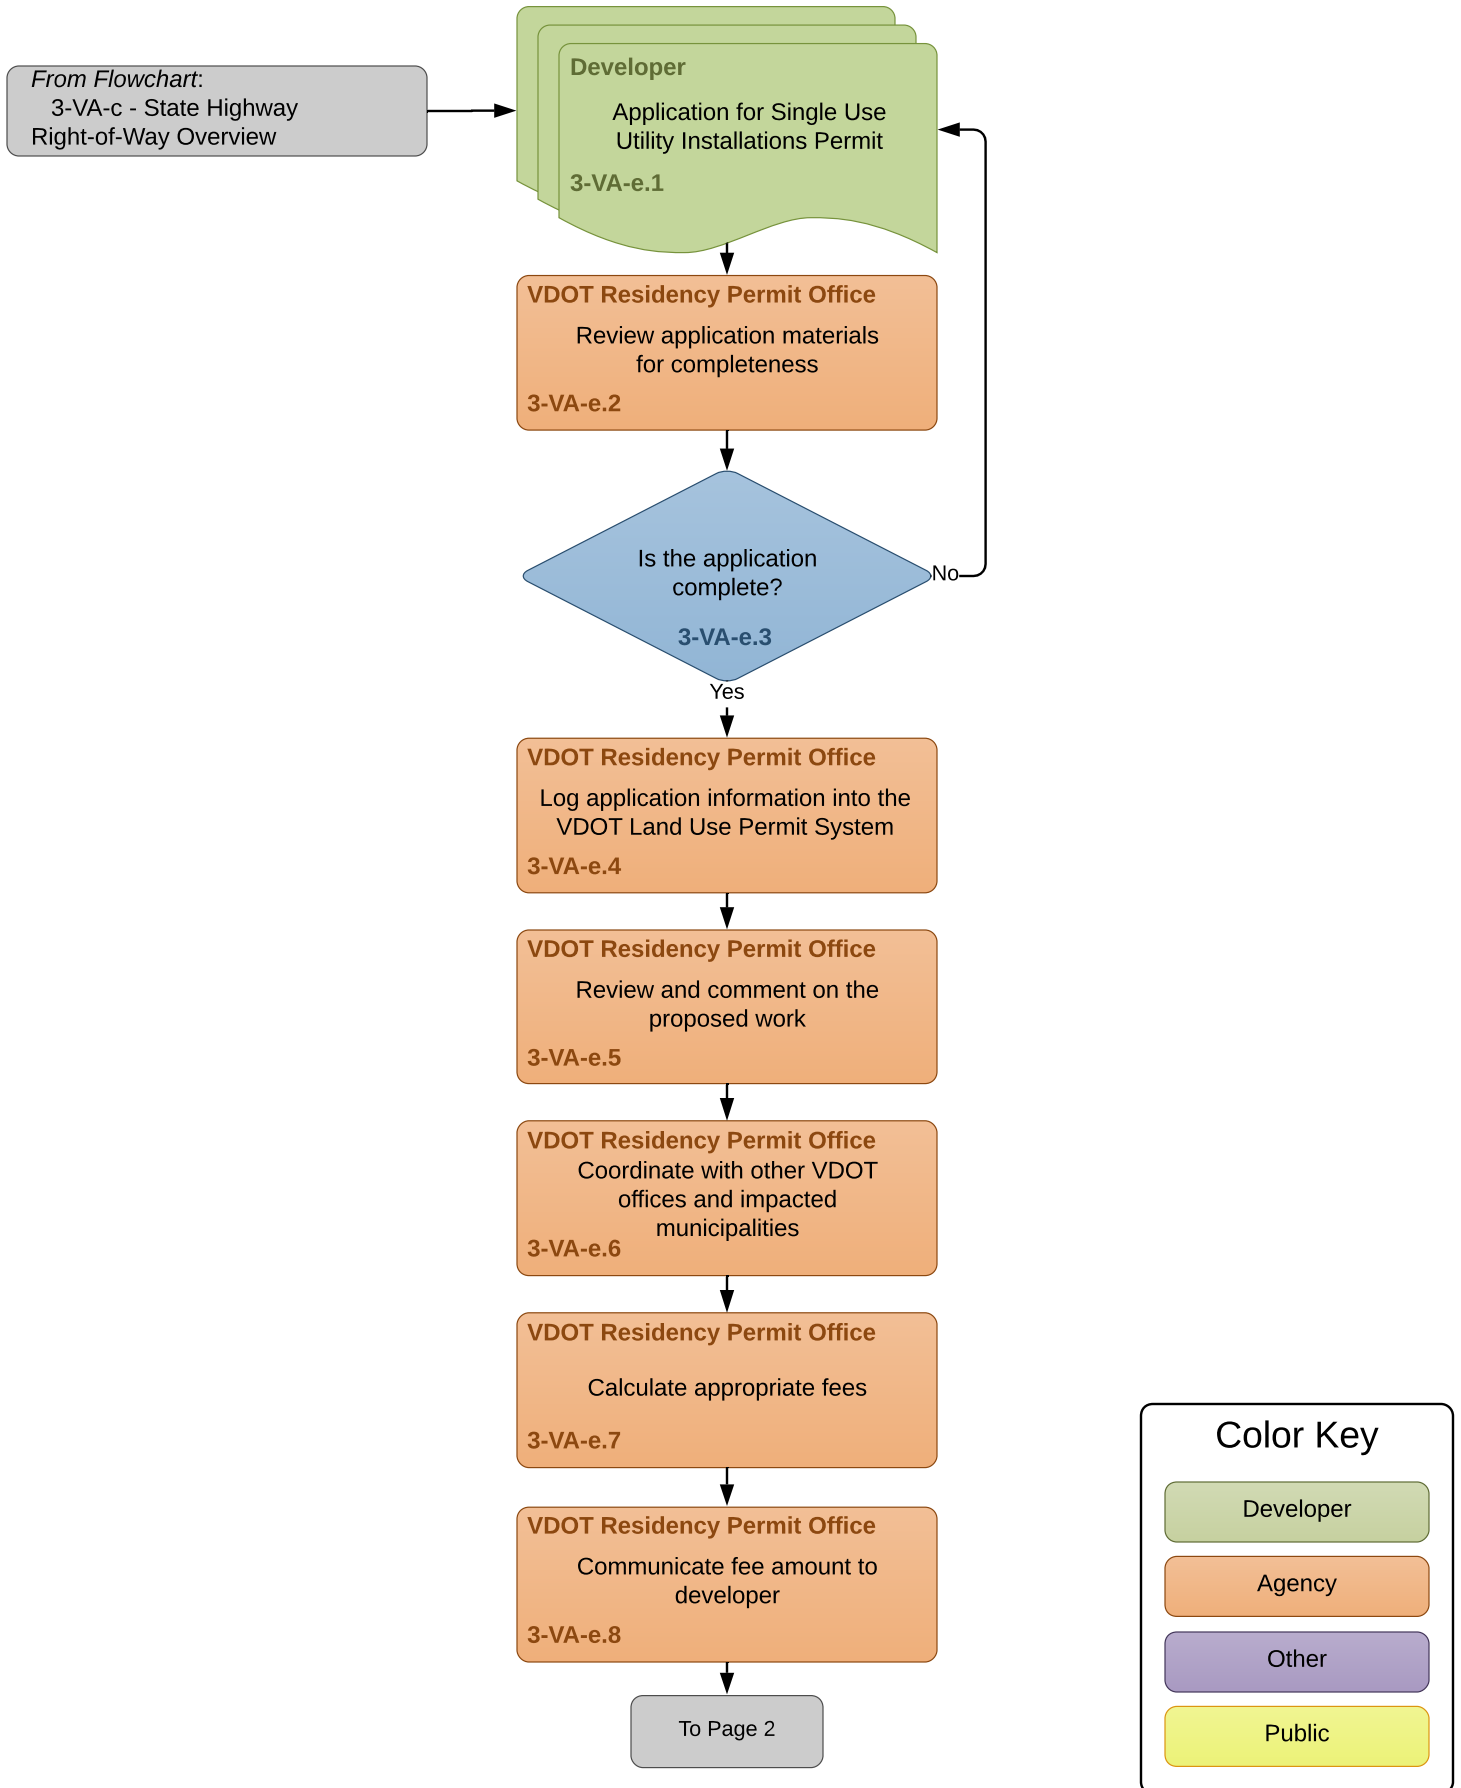

Flowchart 3-VA-e: Single Use Utility Installations Permit

Flowchart 3-VA-e (continued):
Single Use Utility Installations Permit

Flowchart 3-VA-e (continued):
Single Use Utility Installations Permit

Flowchart 3-VA-e (continued):
Single Use Utility Installations Permit

Flowchart 3-VA-e (continued):
Single Use Utility Installations Permit