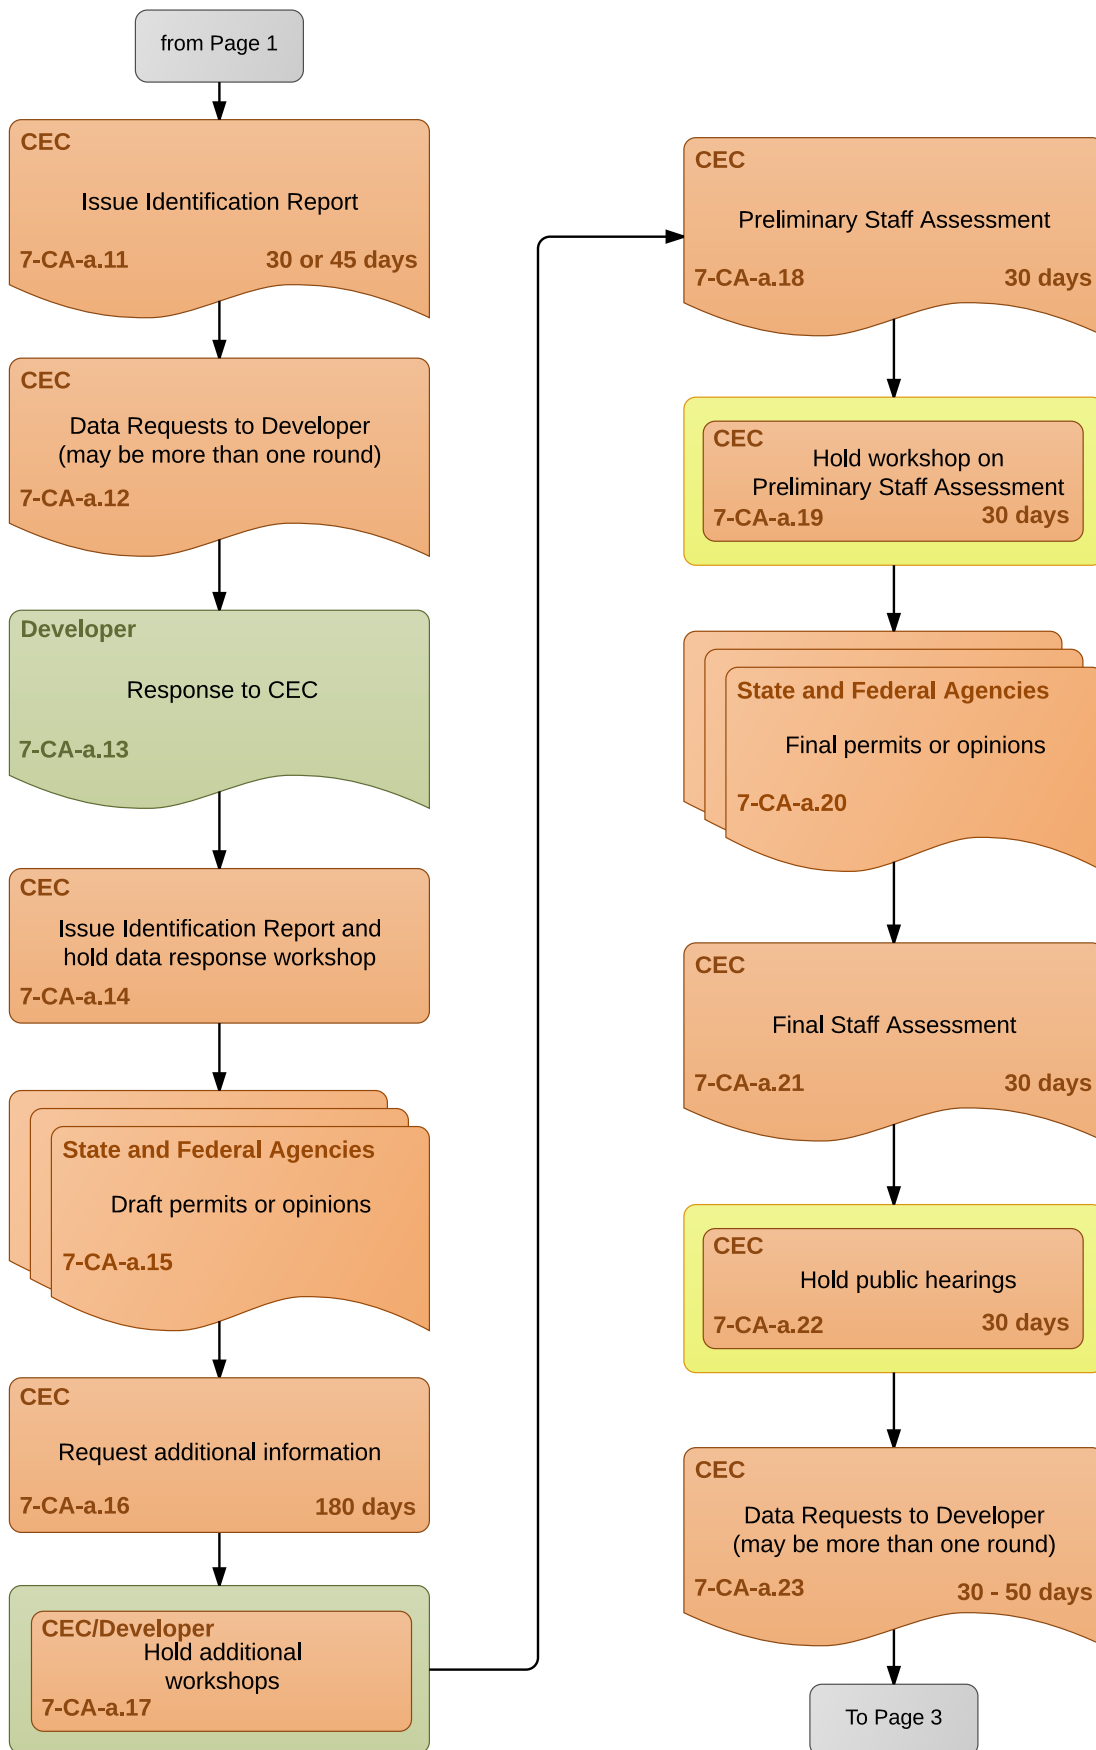

Flowchart 7-CA-a: State Plant Commissioning Process - Application for Certification

Version: 02 July 2014

Flowchart 7-CA-a (continued):

State Plant Commissioning Process - Application for Certification

Flowchart 7-CA-a (continued):

State Plant Commissioning Process - Application for Certification