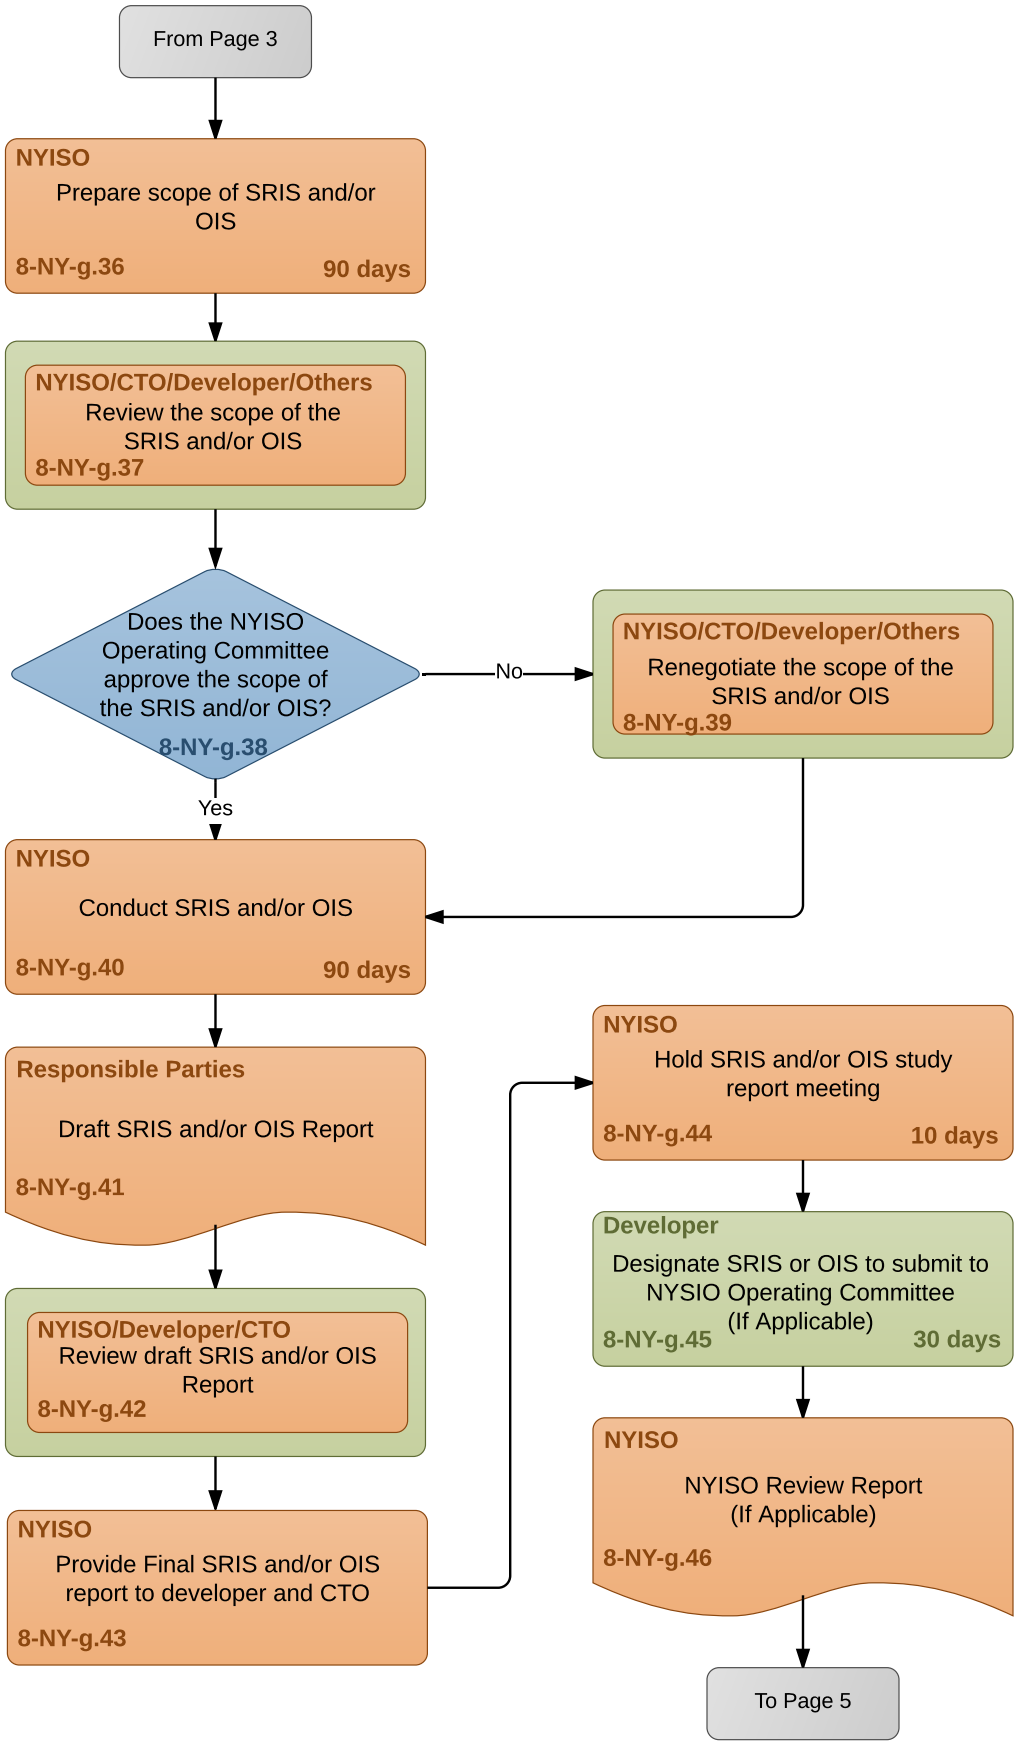

Flowchart 8-NY-g: NYISO Large Facility Interconnection Request

Version: 7 December 2016

Color Key

- Developer
- Agency
- Other
- Public

Color Key

- Developer
- Agency
- Other
- Public

Flowchart 8-NY-g: (continued)
 NYISO Large Facility Interconnection Request

Color Key

- Developer
- Agency
- Other
- Public

Flowchart 8-NY-g: (continued)

NYISO Large Facility Interconnection Request