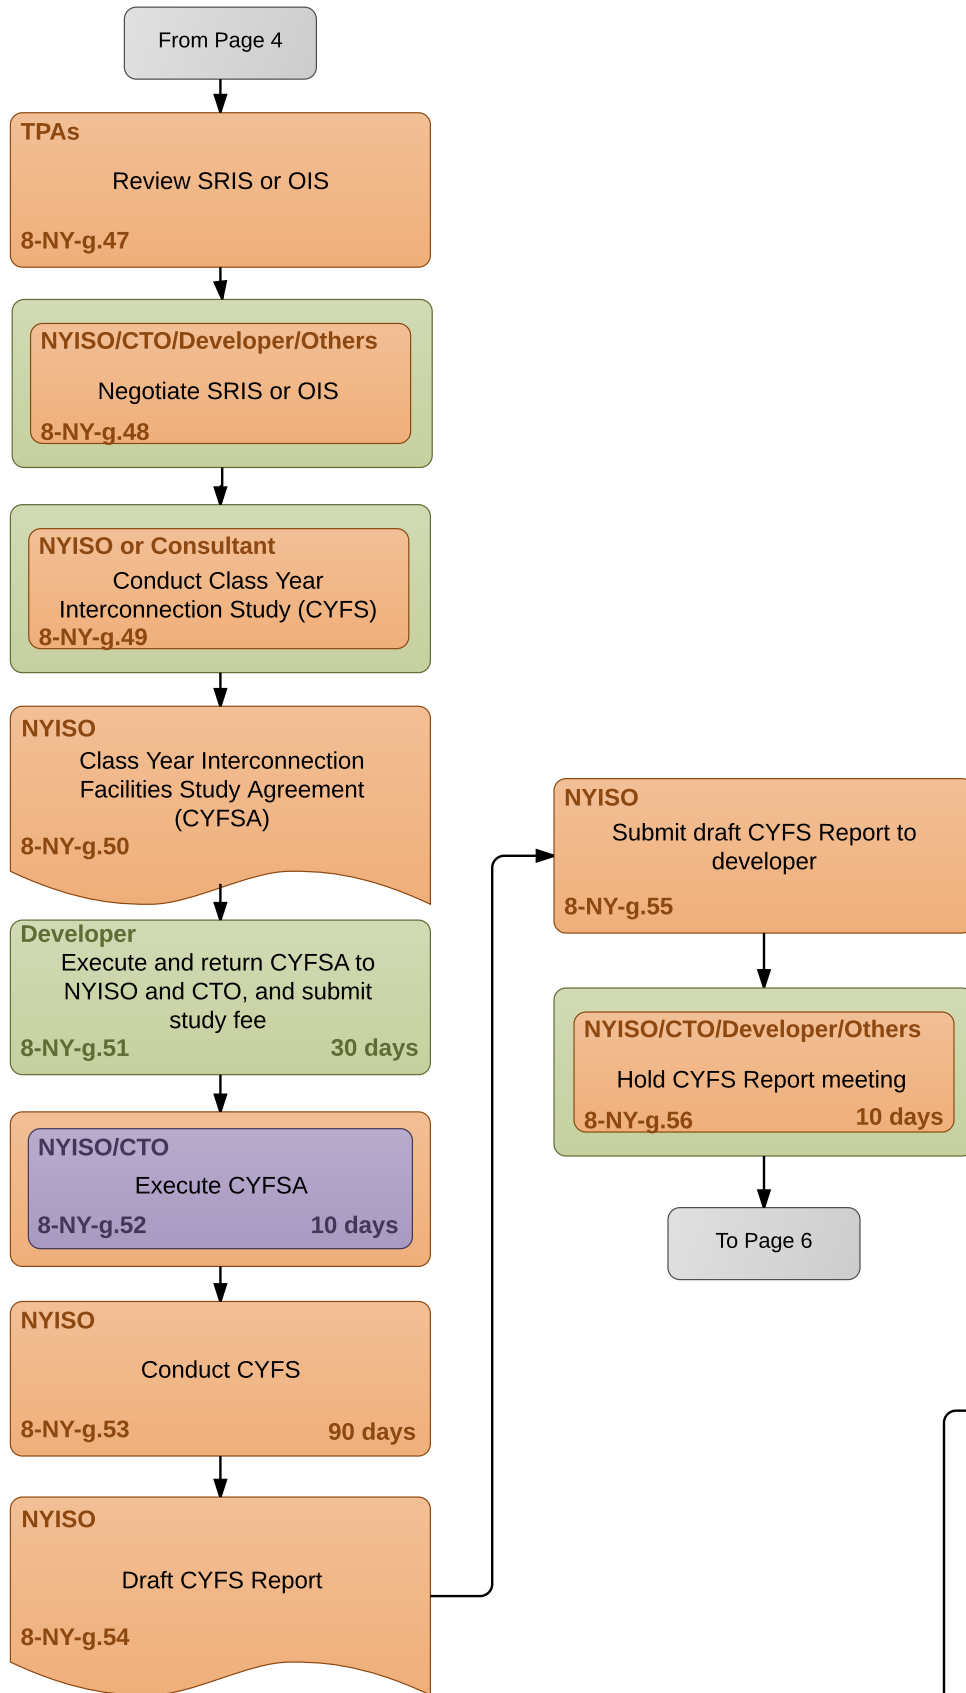

Flowchart 8-NY-g: NYISO Large Facility Interconnection Request

Version: 7 December 2016

Color Key

- Developer
- Agency
- Other
- Public

Color Key

- Developer
- Agency
- Other
- Public

Flowchart 8-NY-g: (continued)
 NYISO Large Facility Interconnection Request

Color Key

- Developer
- Agency
- Other
- Public

Flowchart 8-NY-g: (continued)

NYISO Large Facility Interconnection Request