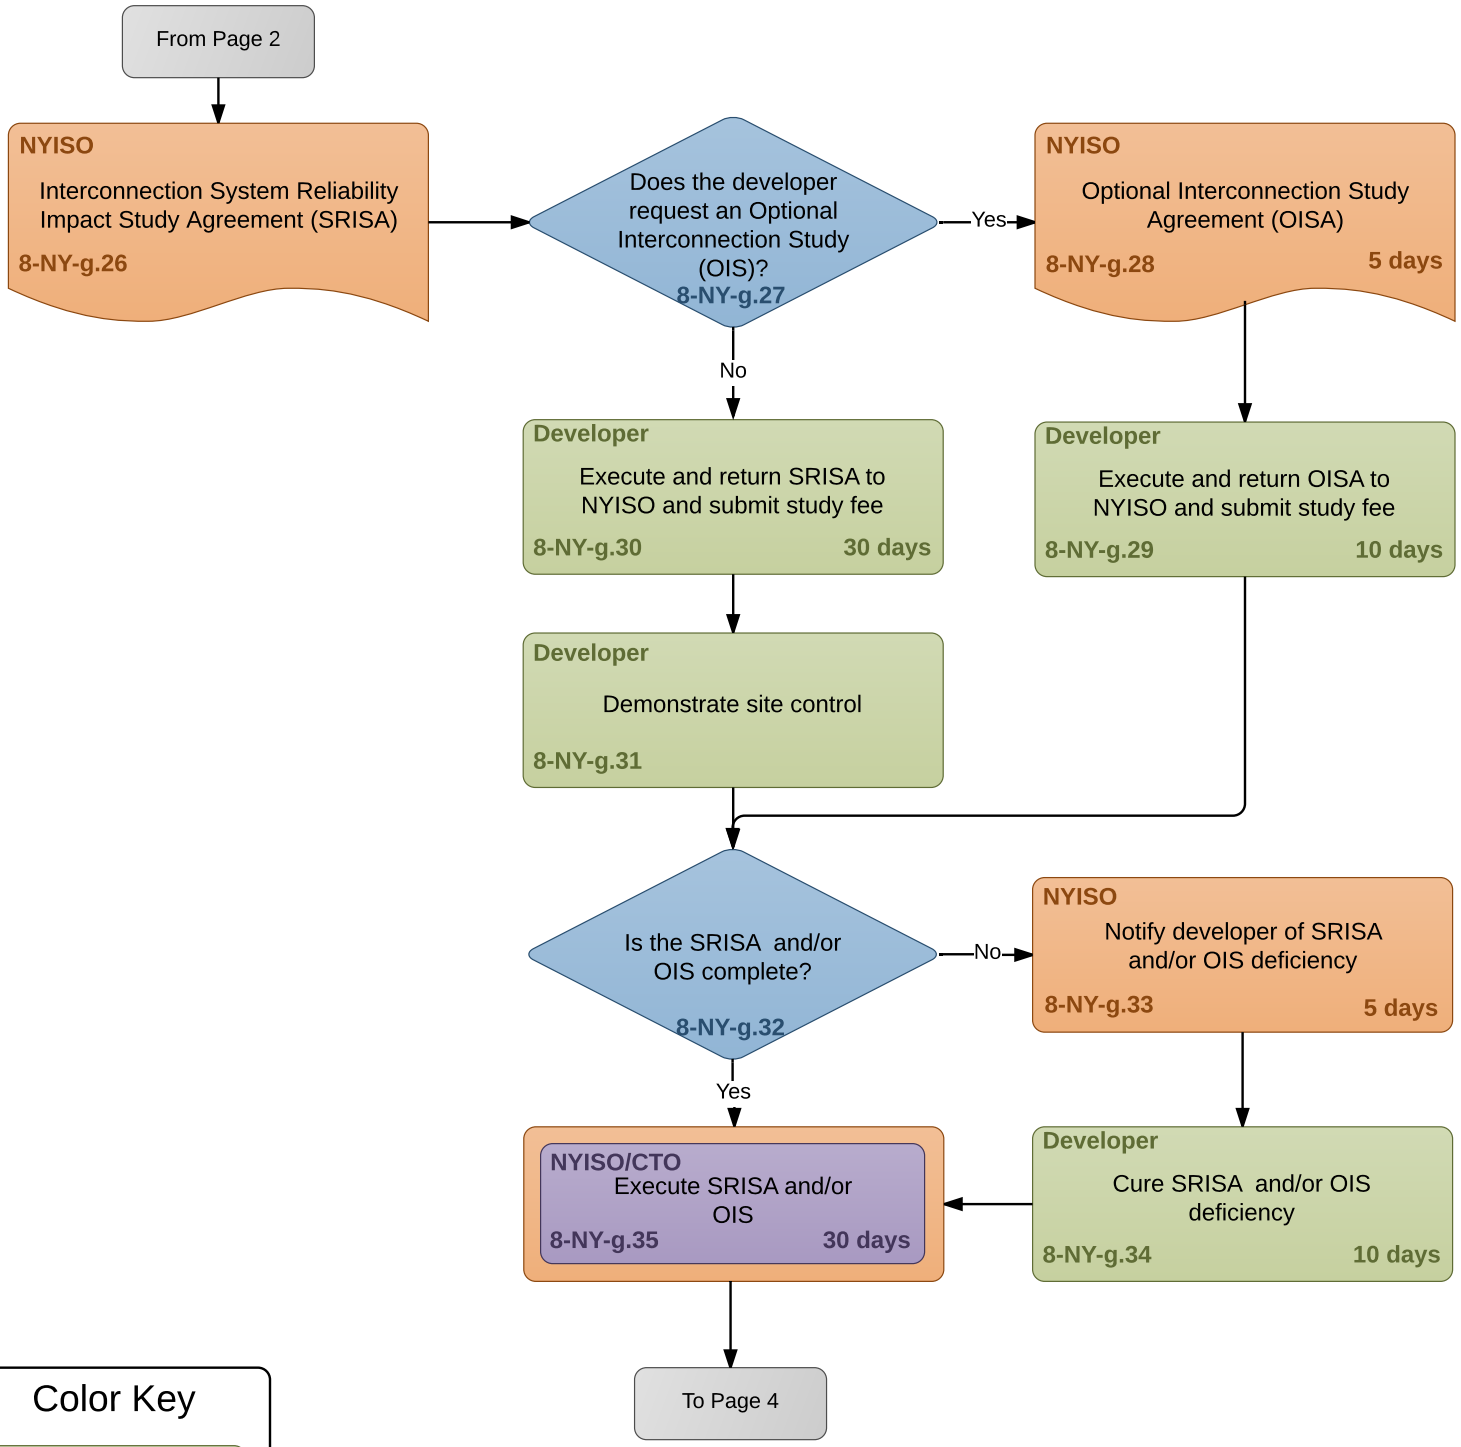

Flowchart 8-NY-g: NYISO Large Facility Interconnection Request

Version: 7 December 2016

Color Key

- Developer
- Agency
- Other
- Public

Color Key

- Developer
- Agency
- Other
- Public

Flowchart 8-NY-g: (continued)
 NYISO Large Facility Interconnection Request

Color Key

- Developer
- Agency
- Other
- Public

Flowchart 8-NY-g: (continued)

NYISO Large Facility Interconnection Request