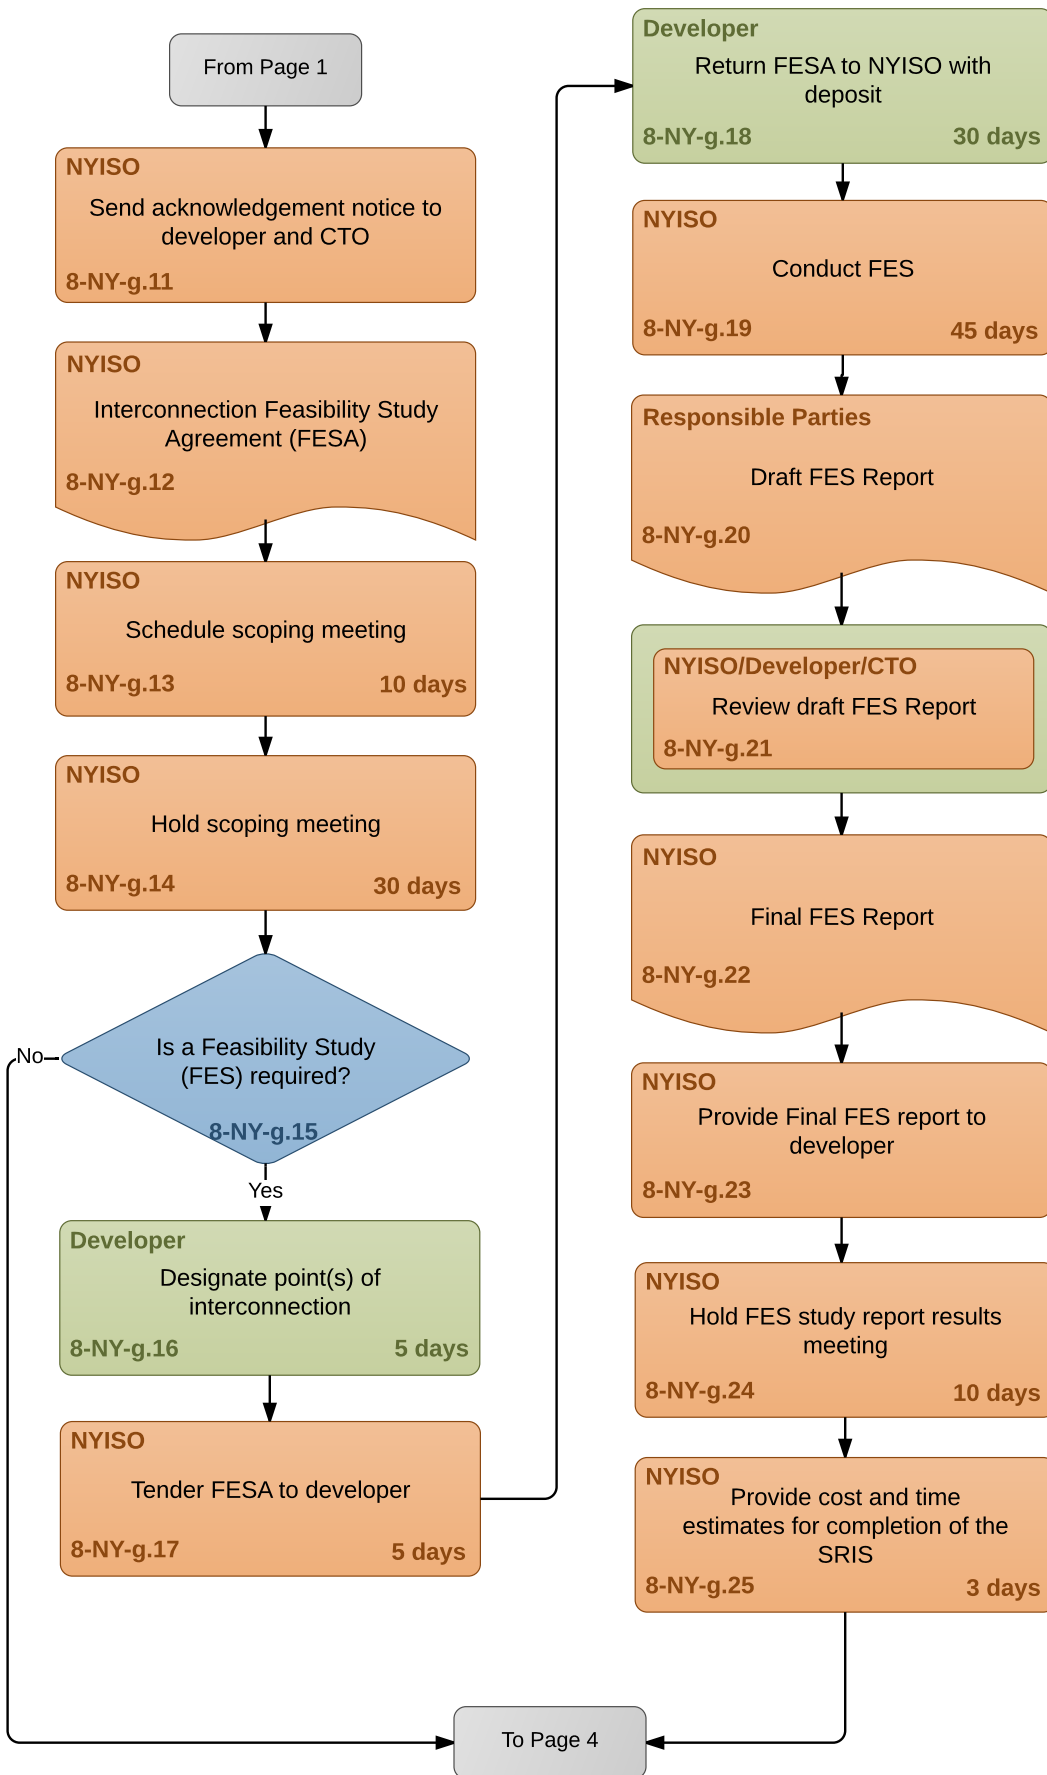

Flowchart 8-NY-g: NYISO Large Facility Interconnection Request

Version: 7 December 2016

Color Key

- Developer
- Agency
- Other
- Public

Color Key

- Developer
- Agency
- Other
- Public

Flowchart 8-NY-g: (continued)
 NYISO Large Facility Interconnection Request

Color Key

- Developer
- Agency
- Other
- Public

Flowchart 8-NY-g: (continued)

NYISO Large Facility Interconnection Request