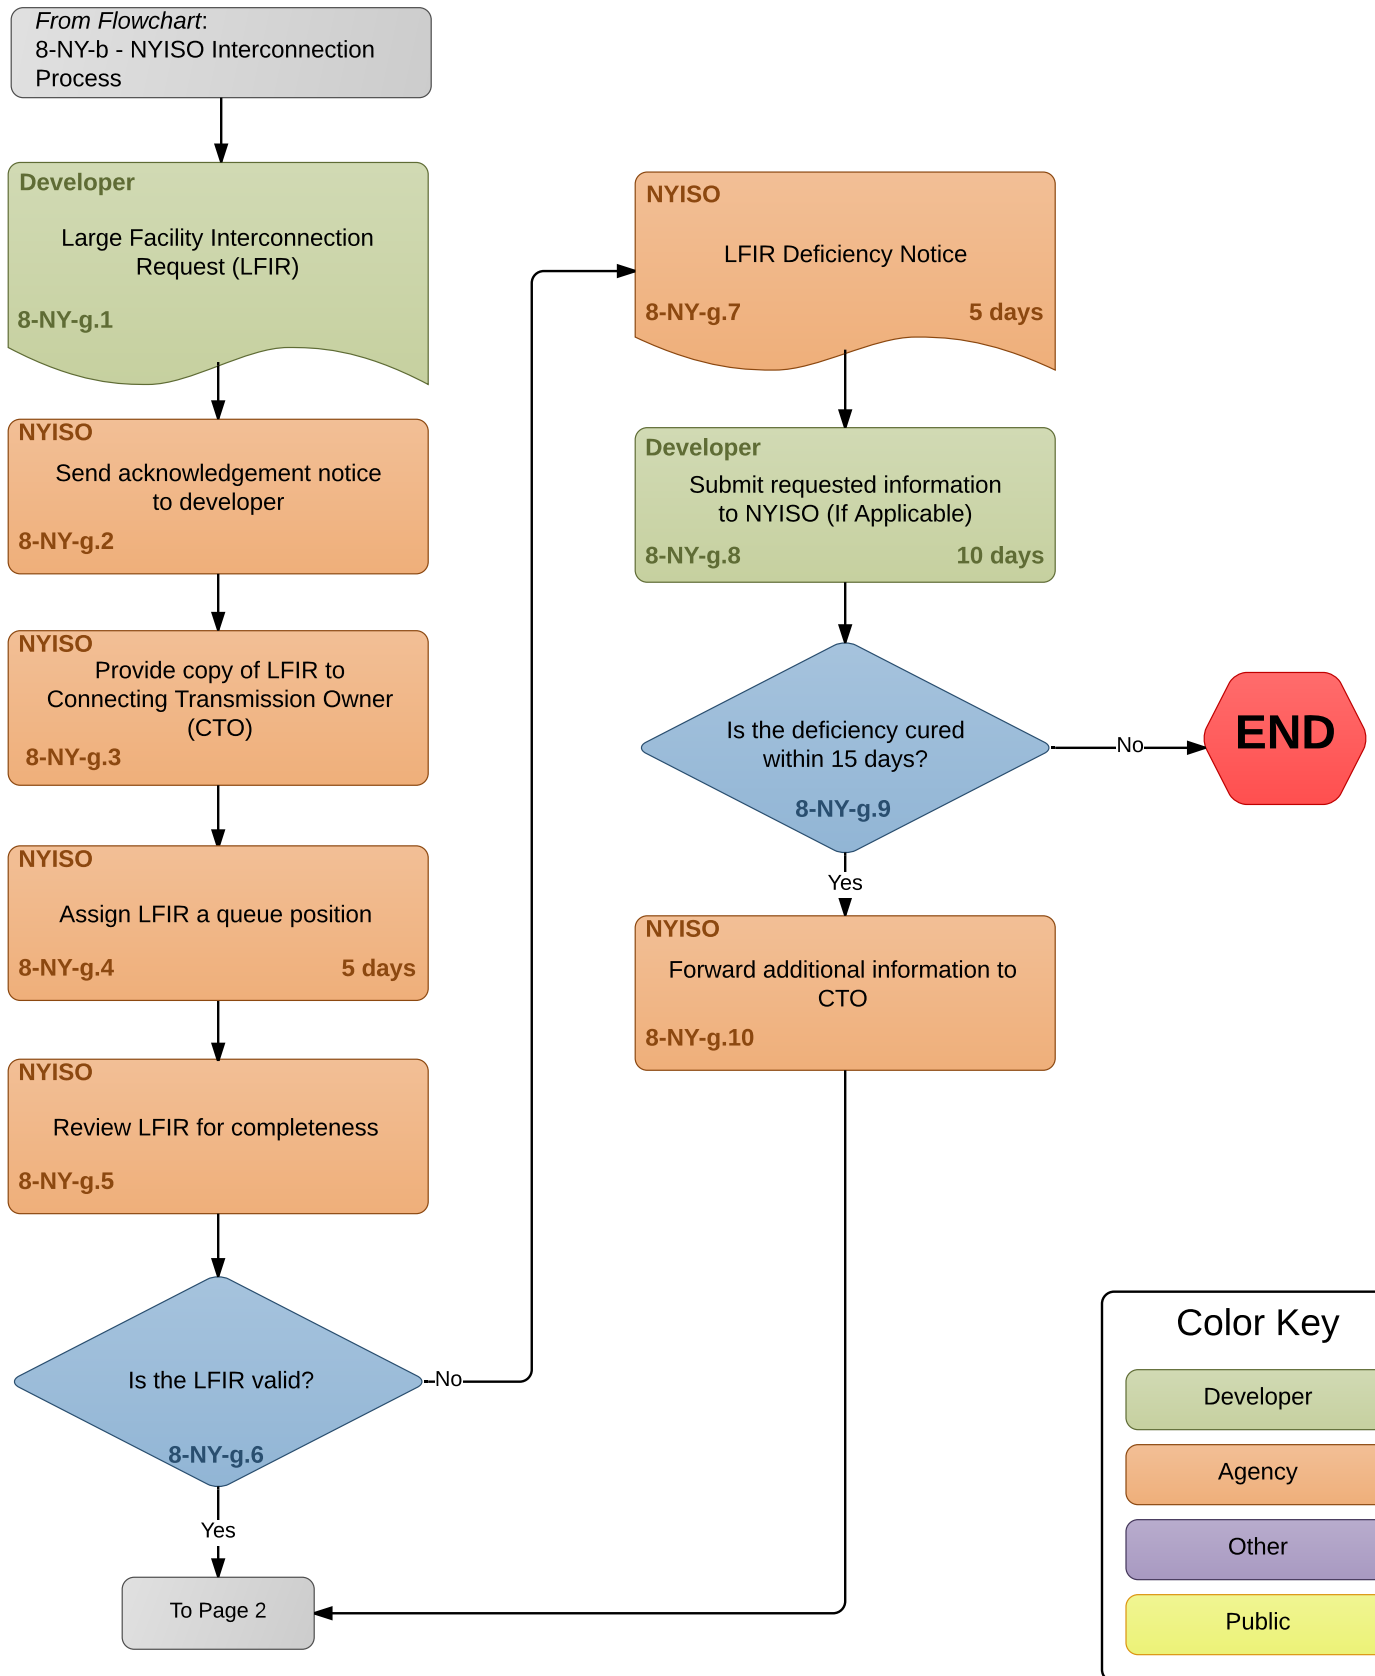

Flowchart 8-NY-g: NYISO Large Facility Interconnection Request

Version: 7 December 2016

Color Key

- Developer
- Agency
- Other
- Public

Color Key

- Developer
- Agency
- Other
- Public

Flowchart 8-NY-g: (continued)
 NYISO Large Facility Interconnection Request

Color Key

- Developer
- Agency
- Other
- Public

Flowchart 8-NY-g: (continued)

NYISO Large Facility Interconnection Request