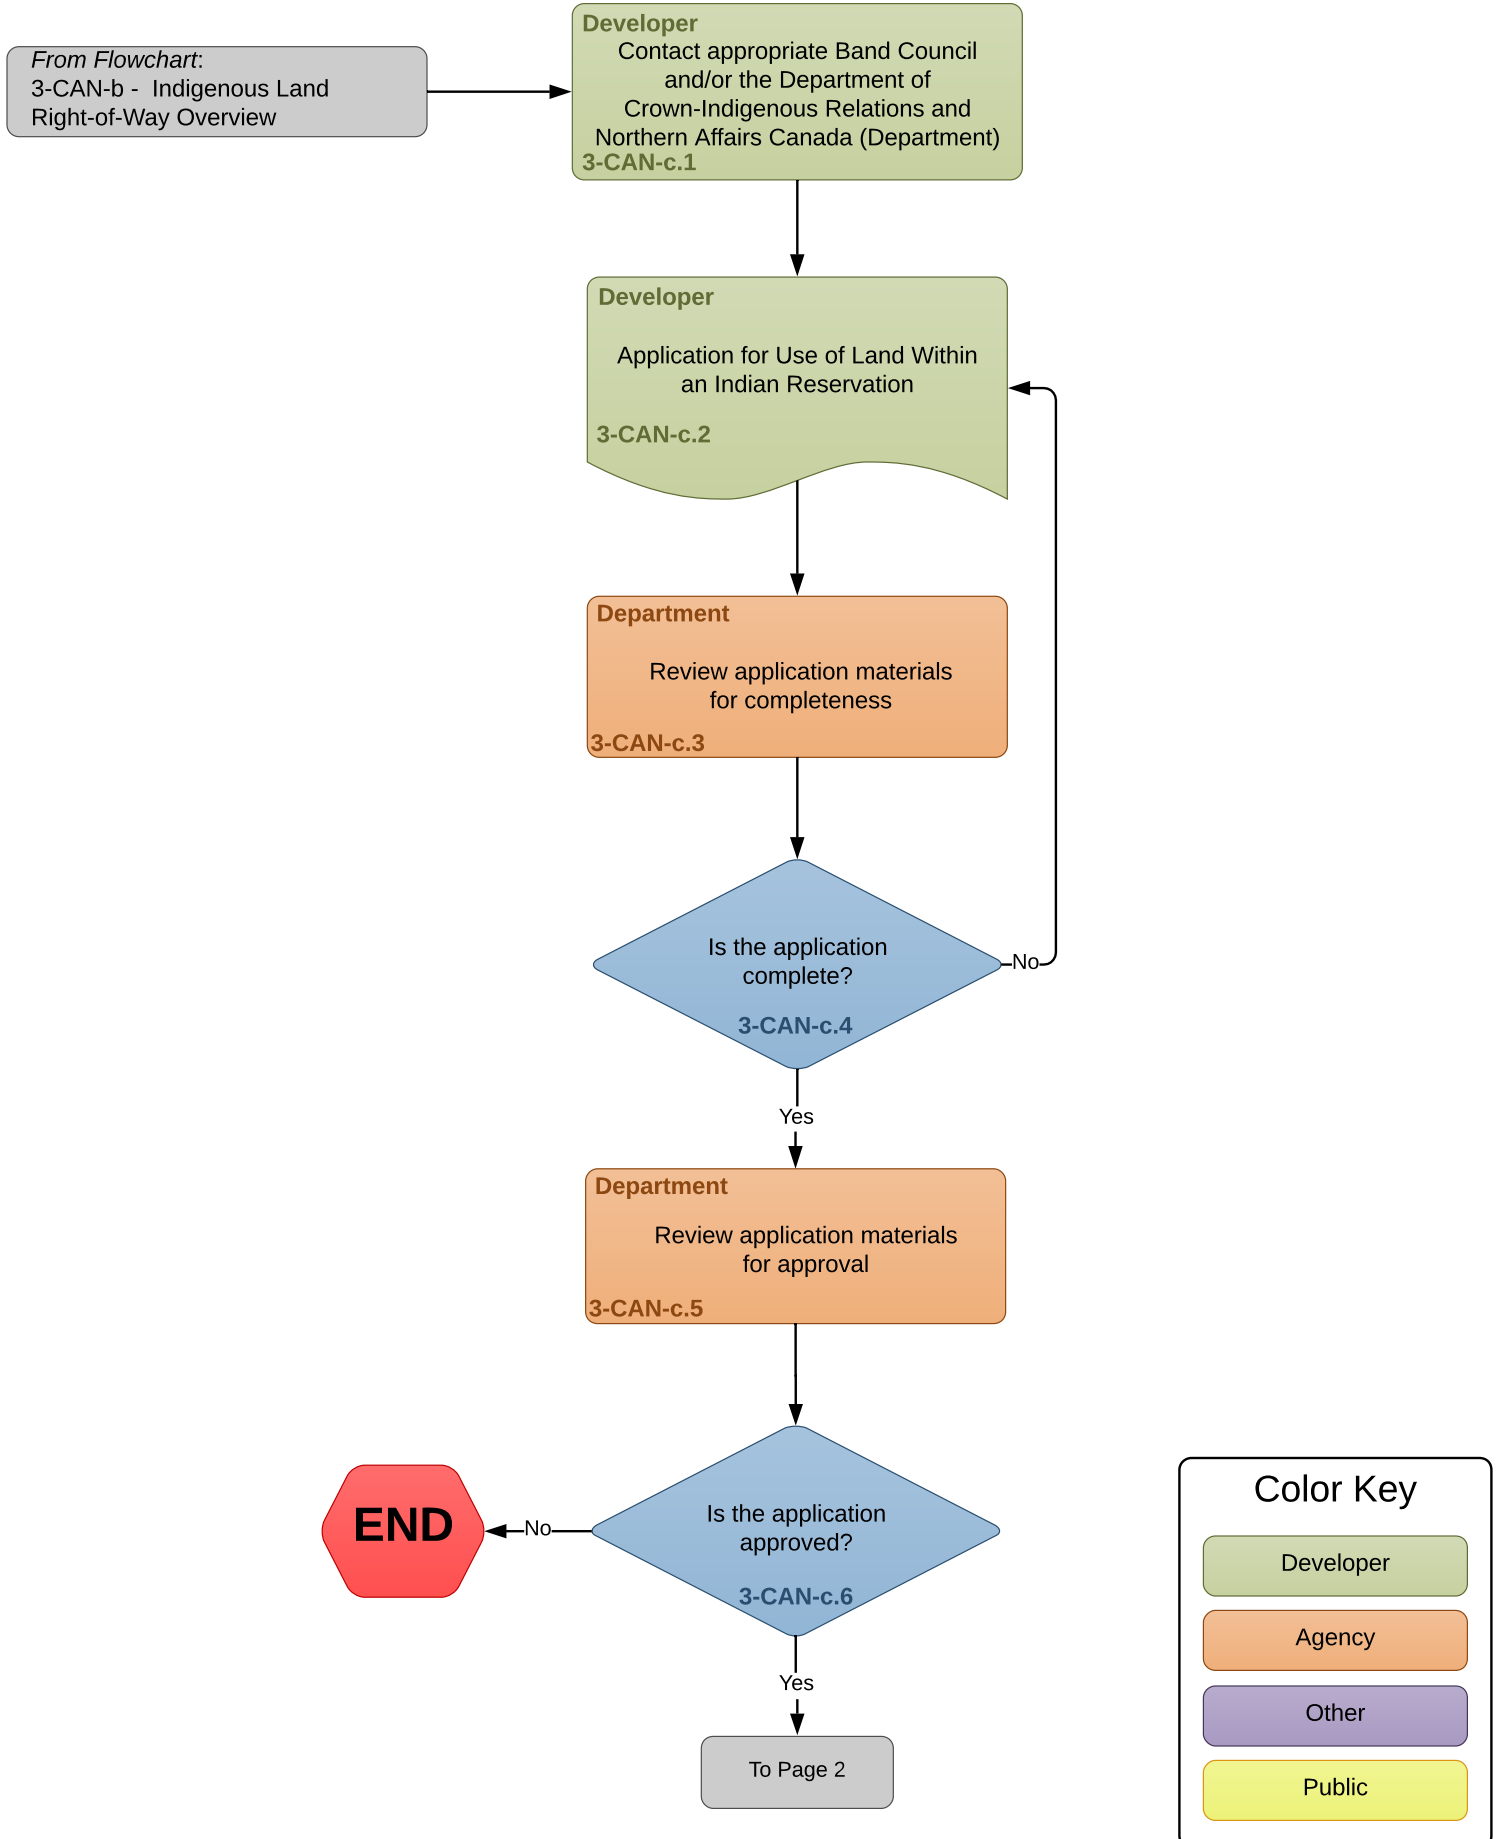

Flowchart 3-CAN-c Designation Land Lease

Flowchart 3-CAN-c (continued): Designation Land Lease

Flowchart 3-CAN-c (continued):
Designation Land Lease

Color Key

- Developer
- Agency
- Other
- Public