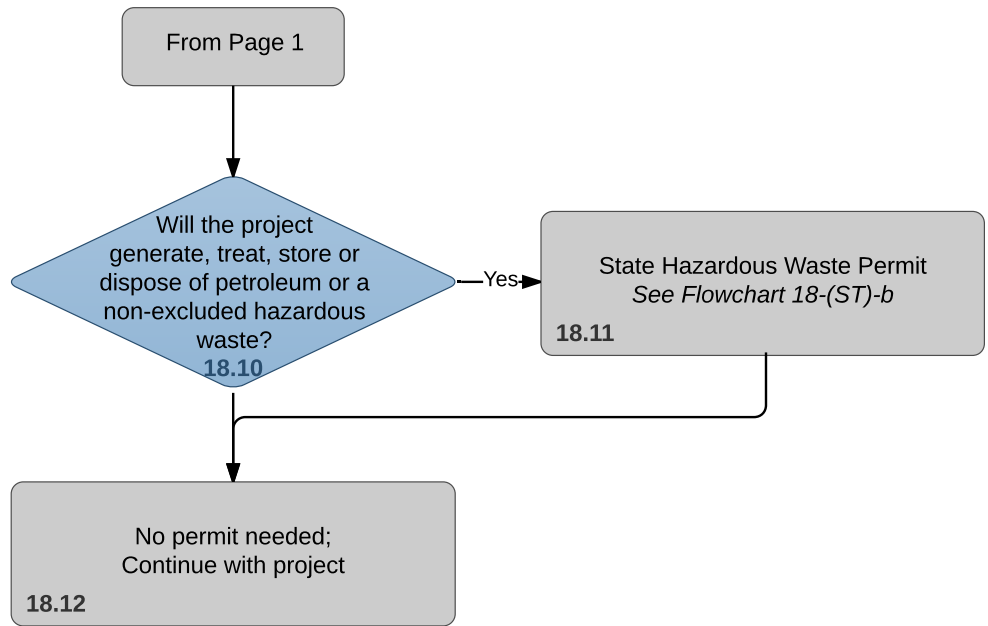

Flowchart 18: Waste and Hazardous Material Assessment Overview

Version: 28 October 2017

Color Key

- Developer
- Agency
- Other
- Public

Waste and Hazardous Material Assessment Overview

Color Key

- Developer
- Agency
- Other
- Public