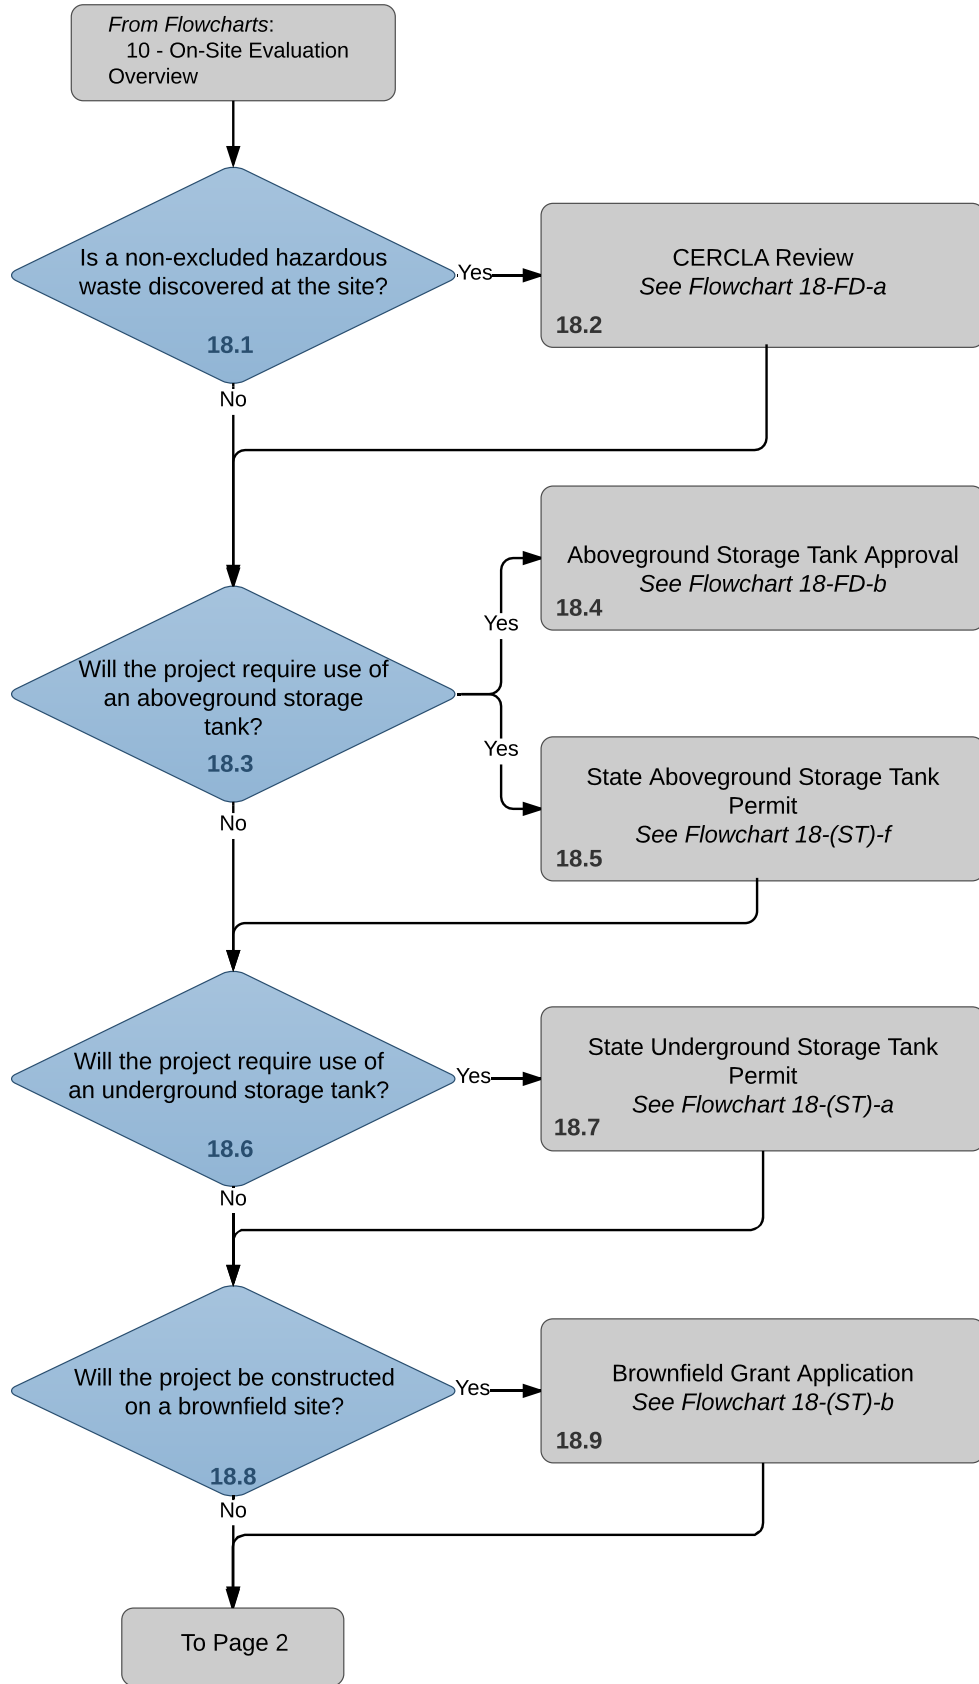

Flowchart 18: Waste and Hazardous Material Assessment Overview

Version: 28 October 2017

Color Key

- Developer
- Agency
- Other
- Public

Waste and Hazardous Material Assessment Overview

Color Key

- Developer
- Agency
- Other
- Public