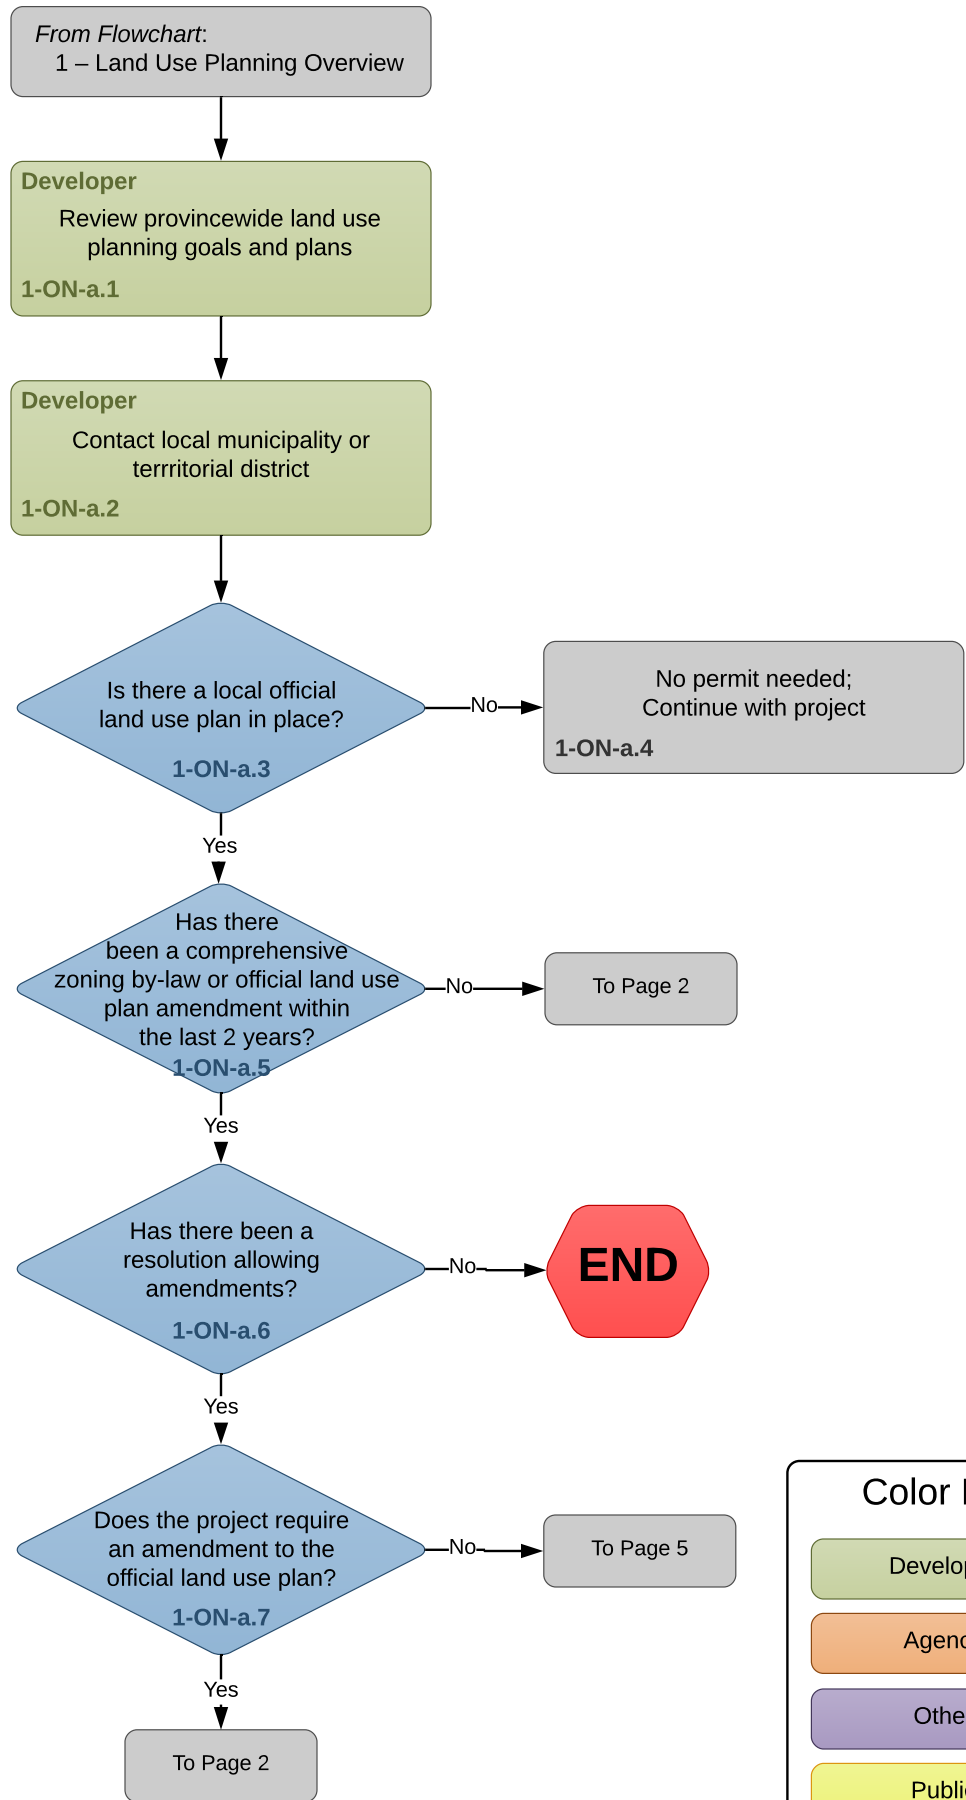

Flowchart 1-ON-a: Land Use Planning

Version: 16 July 2018

Flowchart 1-ON-a (continued): Land Use Planning

Flowchart 1-ON-a (continued): Land Use Planning

Flowchart 1-ON-a (continued): Land Use Planning

Color Key