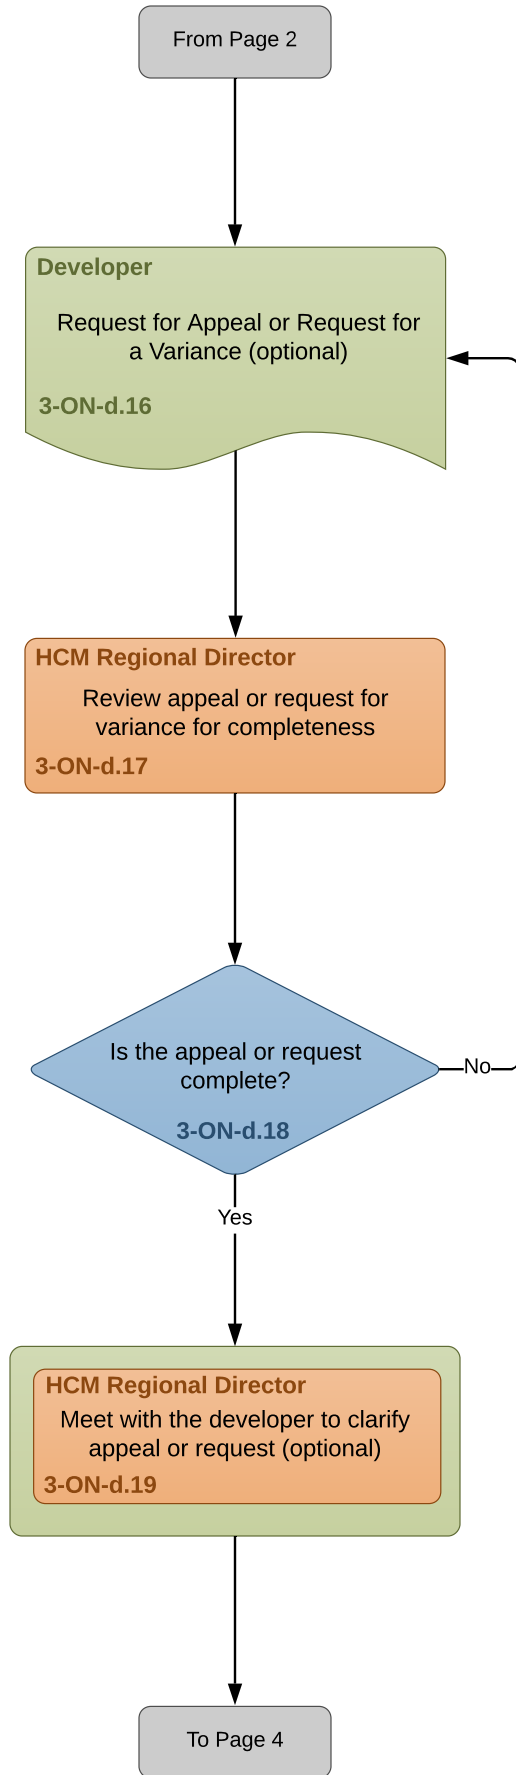

# Flowchart 3-ON-d: Provincial Highway Encroachment Permit

Version: 19 July 2018

# Flowchart 3-ON-d (continued): Provincial Highway Encroachment Permit

**Color Key**

- Developer
- Agency
- Other
- Public

# Flowchart 3-ON-d (continued): Provincial Highway Encroachment Permit