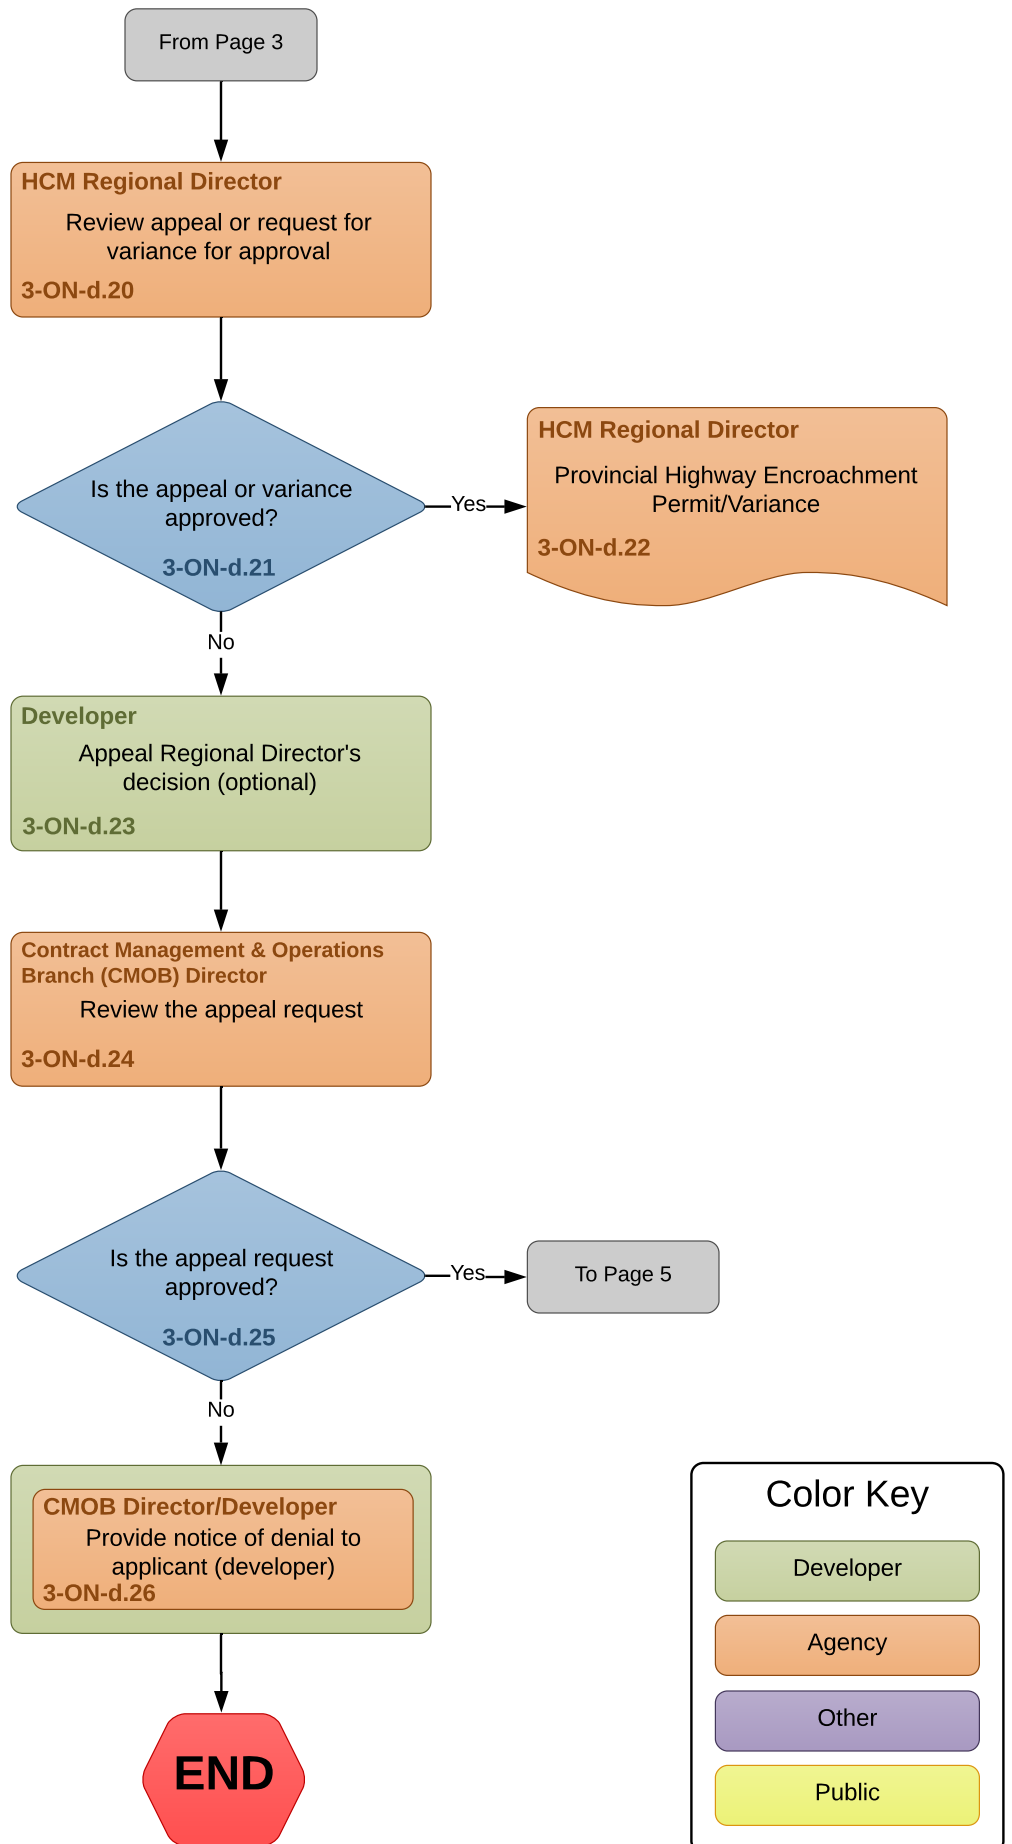

# Flowchart 3-ON-d: Provincial Highway Encroachment Permit

Version: 19 July 2018

# Flowchart 3-ON-d (continued): Provincial Highway Encroachment Permit

**Color Key**

- Developer
- Agency
- Other
- Public

# Flowchart 3-ON-d (continued): Provincial Highway Encroachment Permit