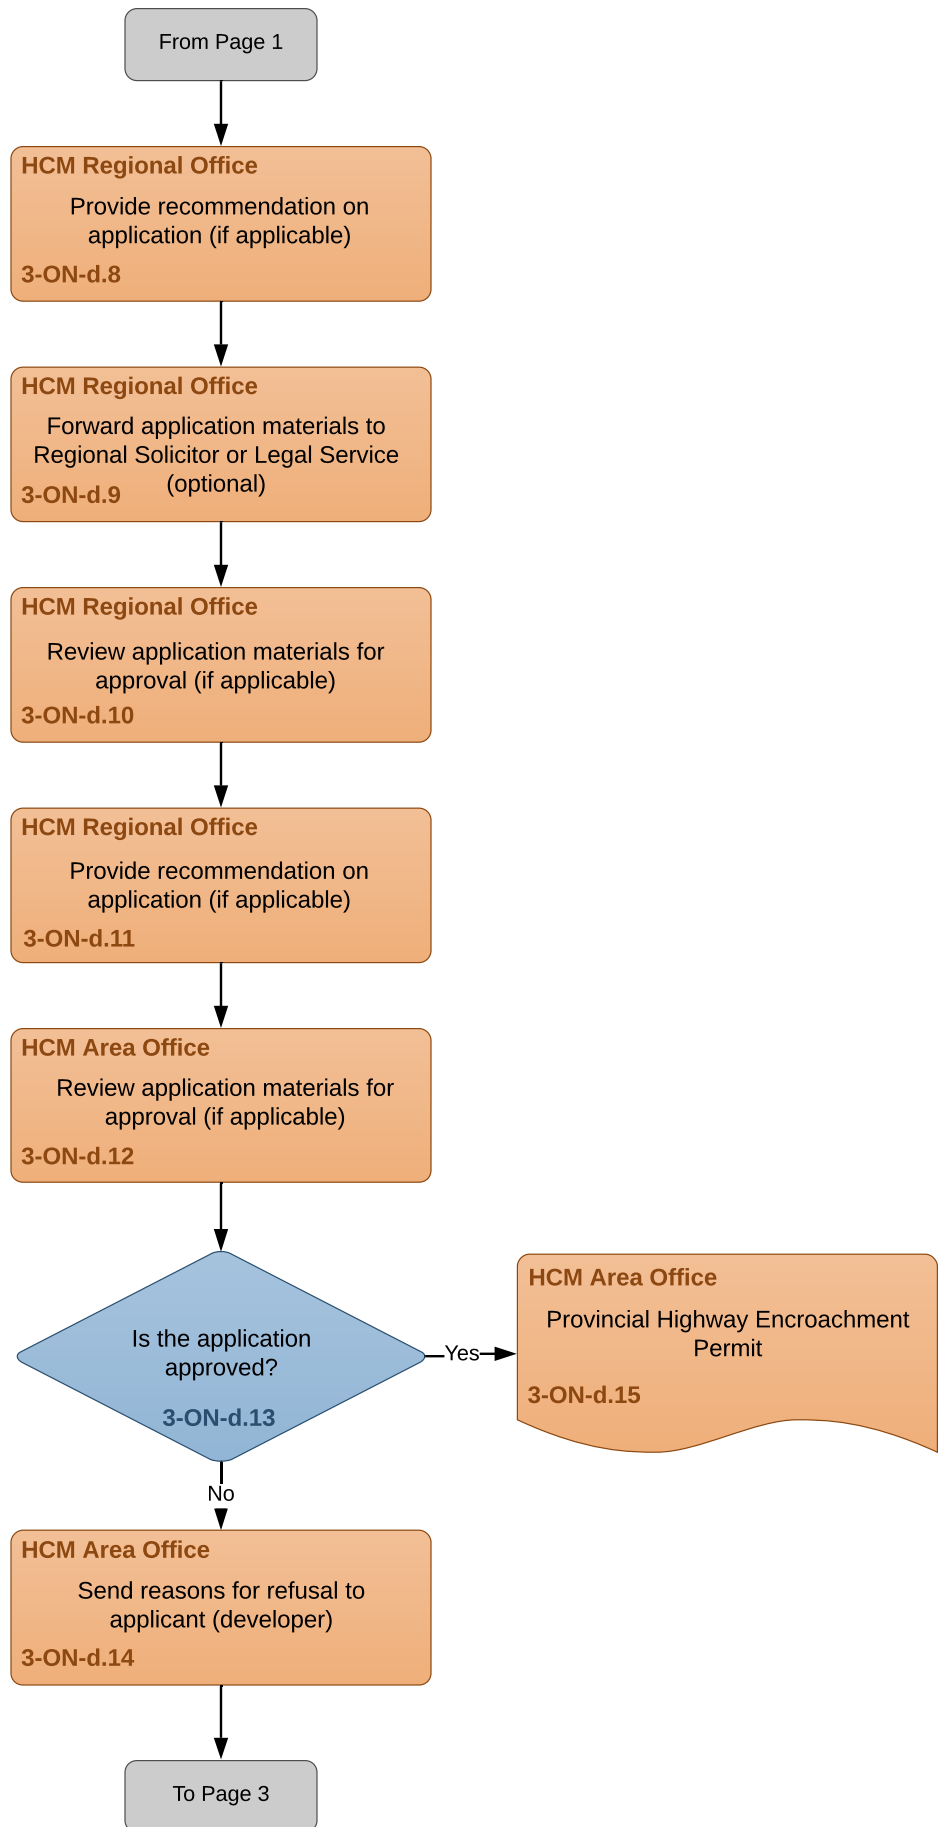

# Flowchart 3-ON-d: Provincial Highway Encroachment Permit

Version: 19 July 2018

# Flowchart 3-ON-d (continued): Provincial Highway Encroachment Permit

**Color Key**

- Developer
- Agency
- Other
- Public

# Flowchart 3-ON-d (continued): Provincial Highway Encroachment Permit