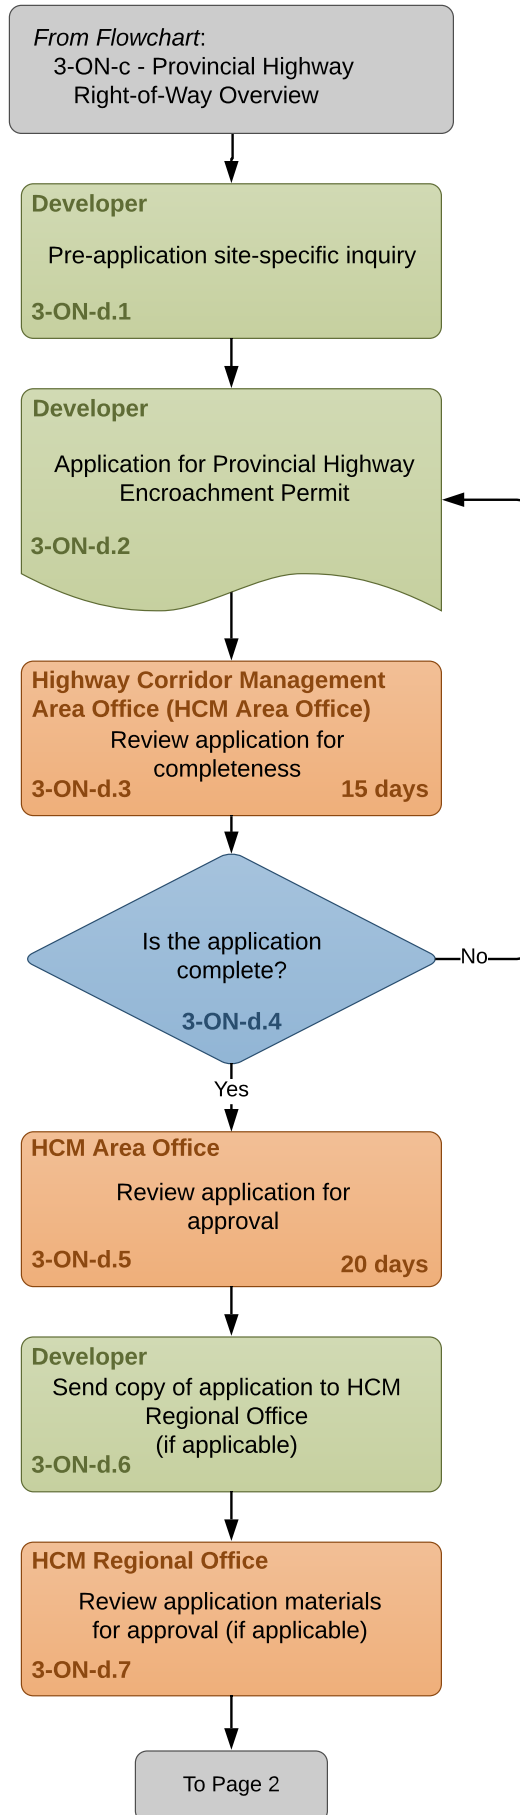

# Flowchart 3-ON-d: Provincial Highway Encroachment Permit

Version: 19 July 2018

# Flowchart 3-ON-d (continued): Provincial Highway Encroachment Permit

**Color Key**

- Developer
- Agency
- Other
- Public

# Flowchart 3-ON-d (continued): Provincial Highway Encroachment Permit