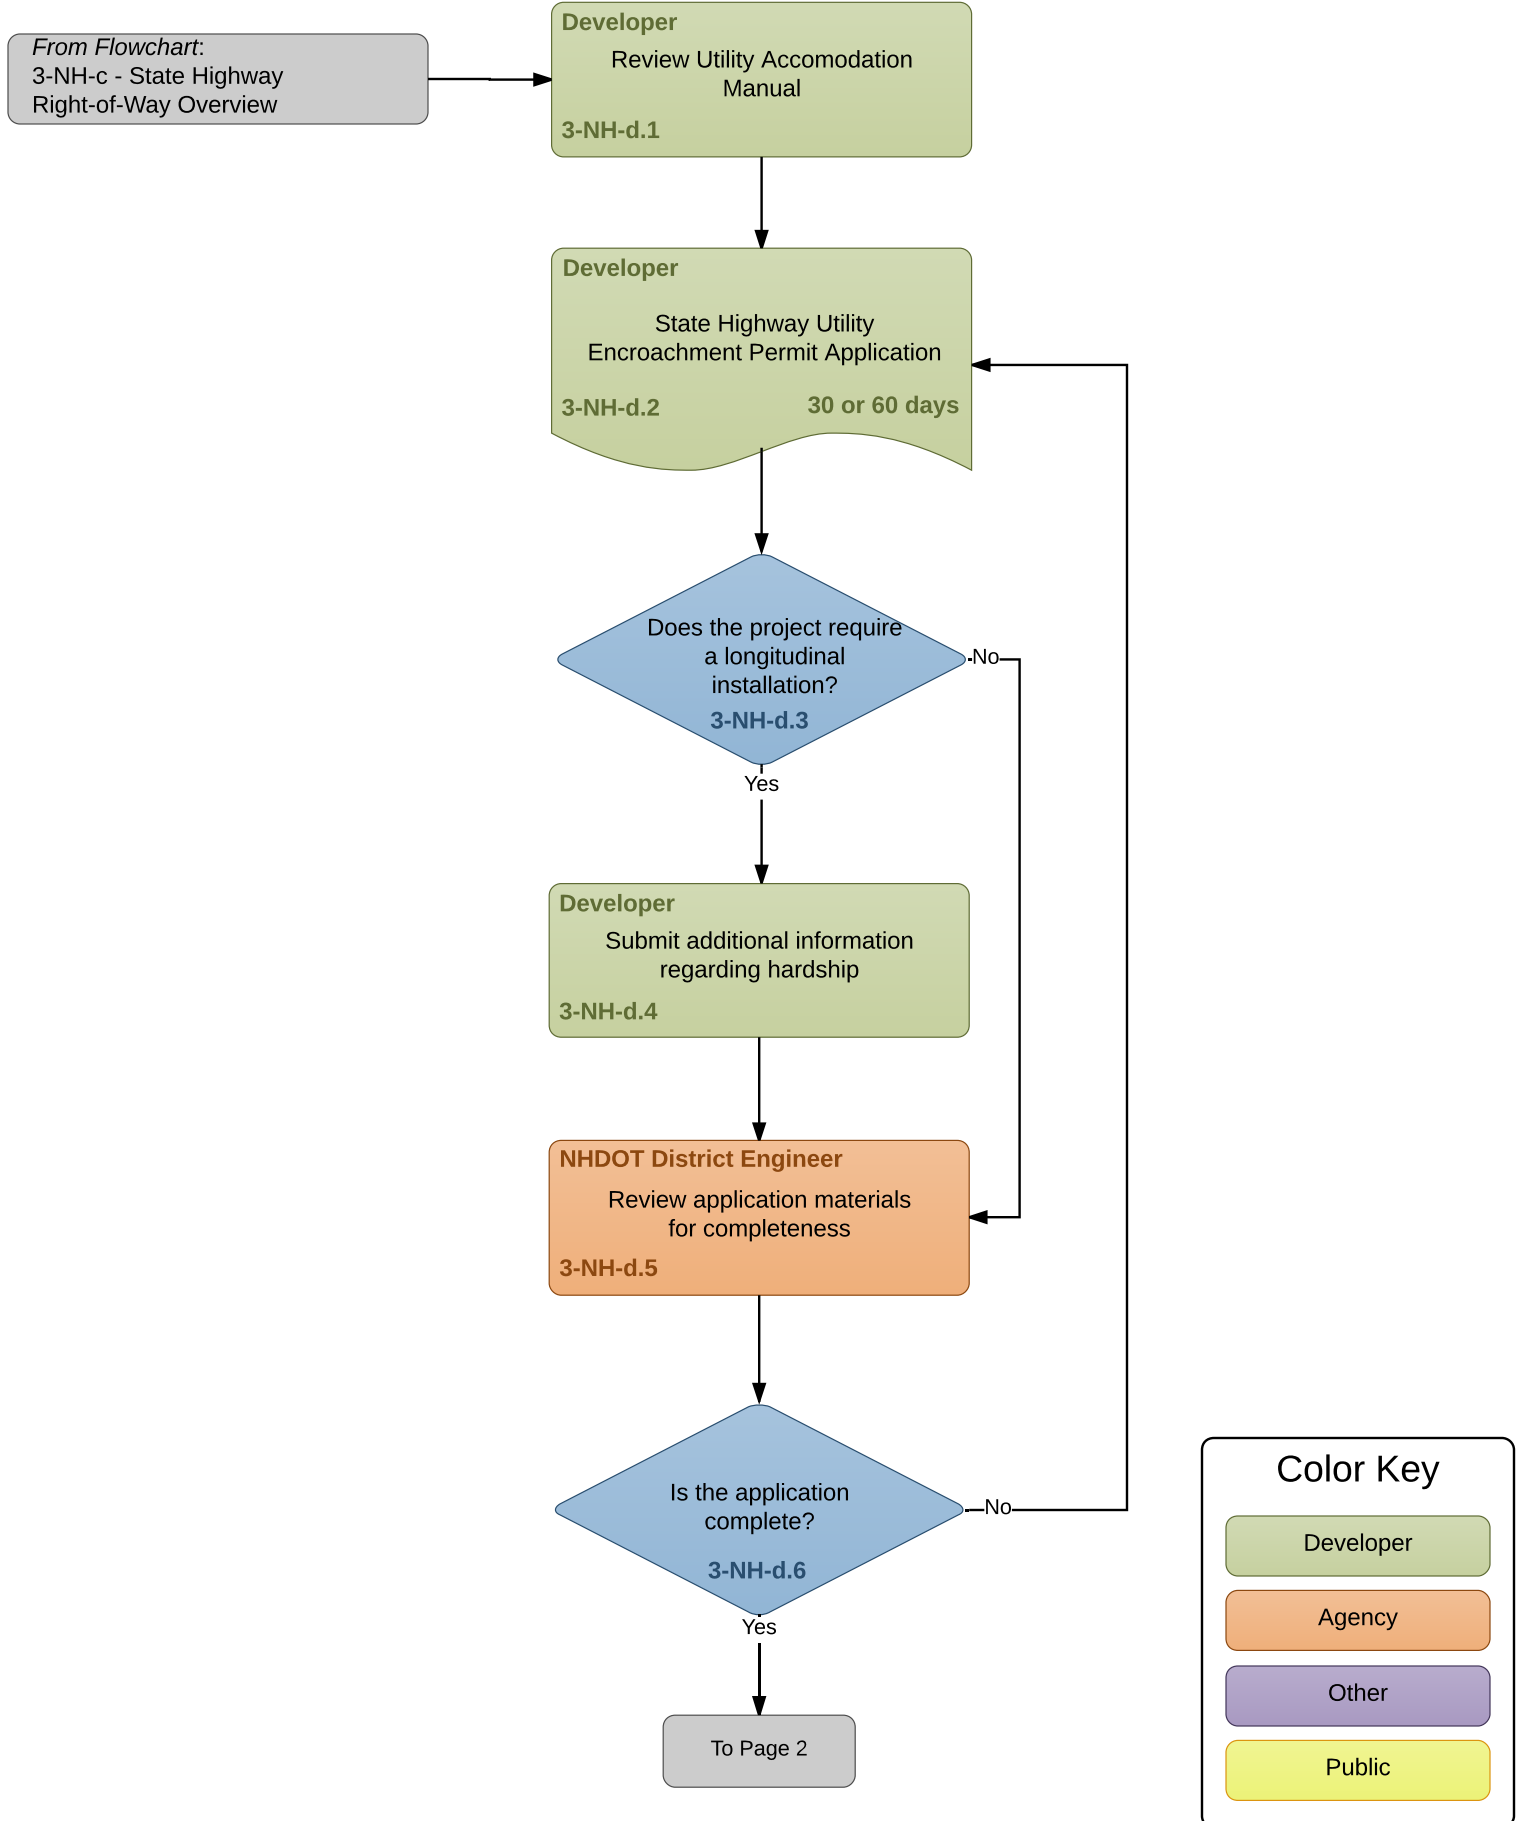

# Flowchart 3-NH-d: State Highway Utility Encroachment Permit

Version: 28 September 2017

**Flowchart 3-NH-d (continued):**  
 State Highway Utility Encroachment Permit