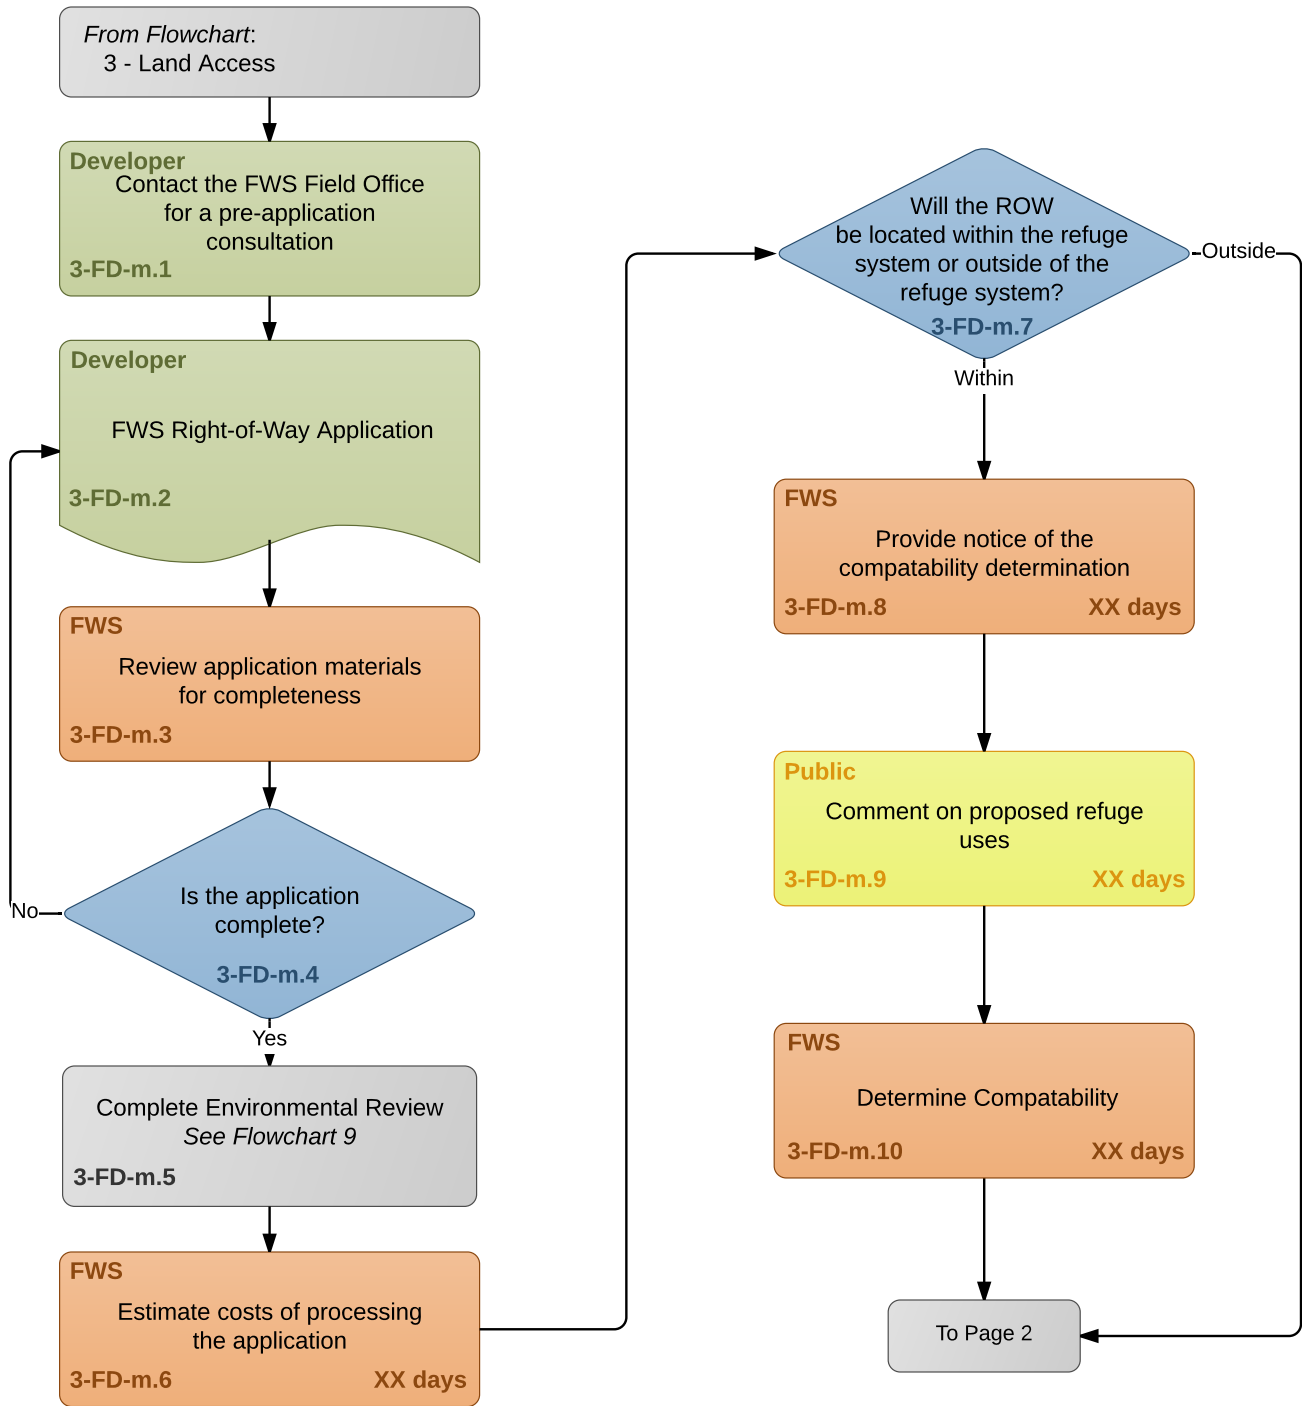

Flowchart 3-FD-m: U.S. Fish and Wildlife Service Right-of-Way Application Process

Version: 17 August 2016

Flowchart 3-FD-m (continued):
 U.S. Fish and Wildlife Service Right-of-Way Application Process

Color Key