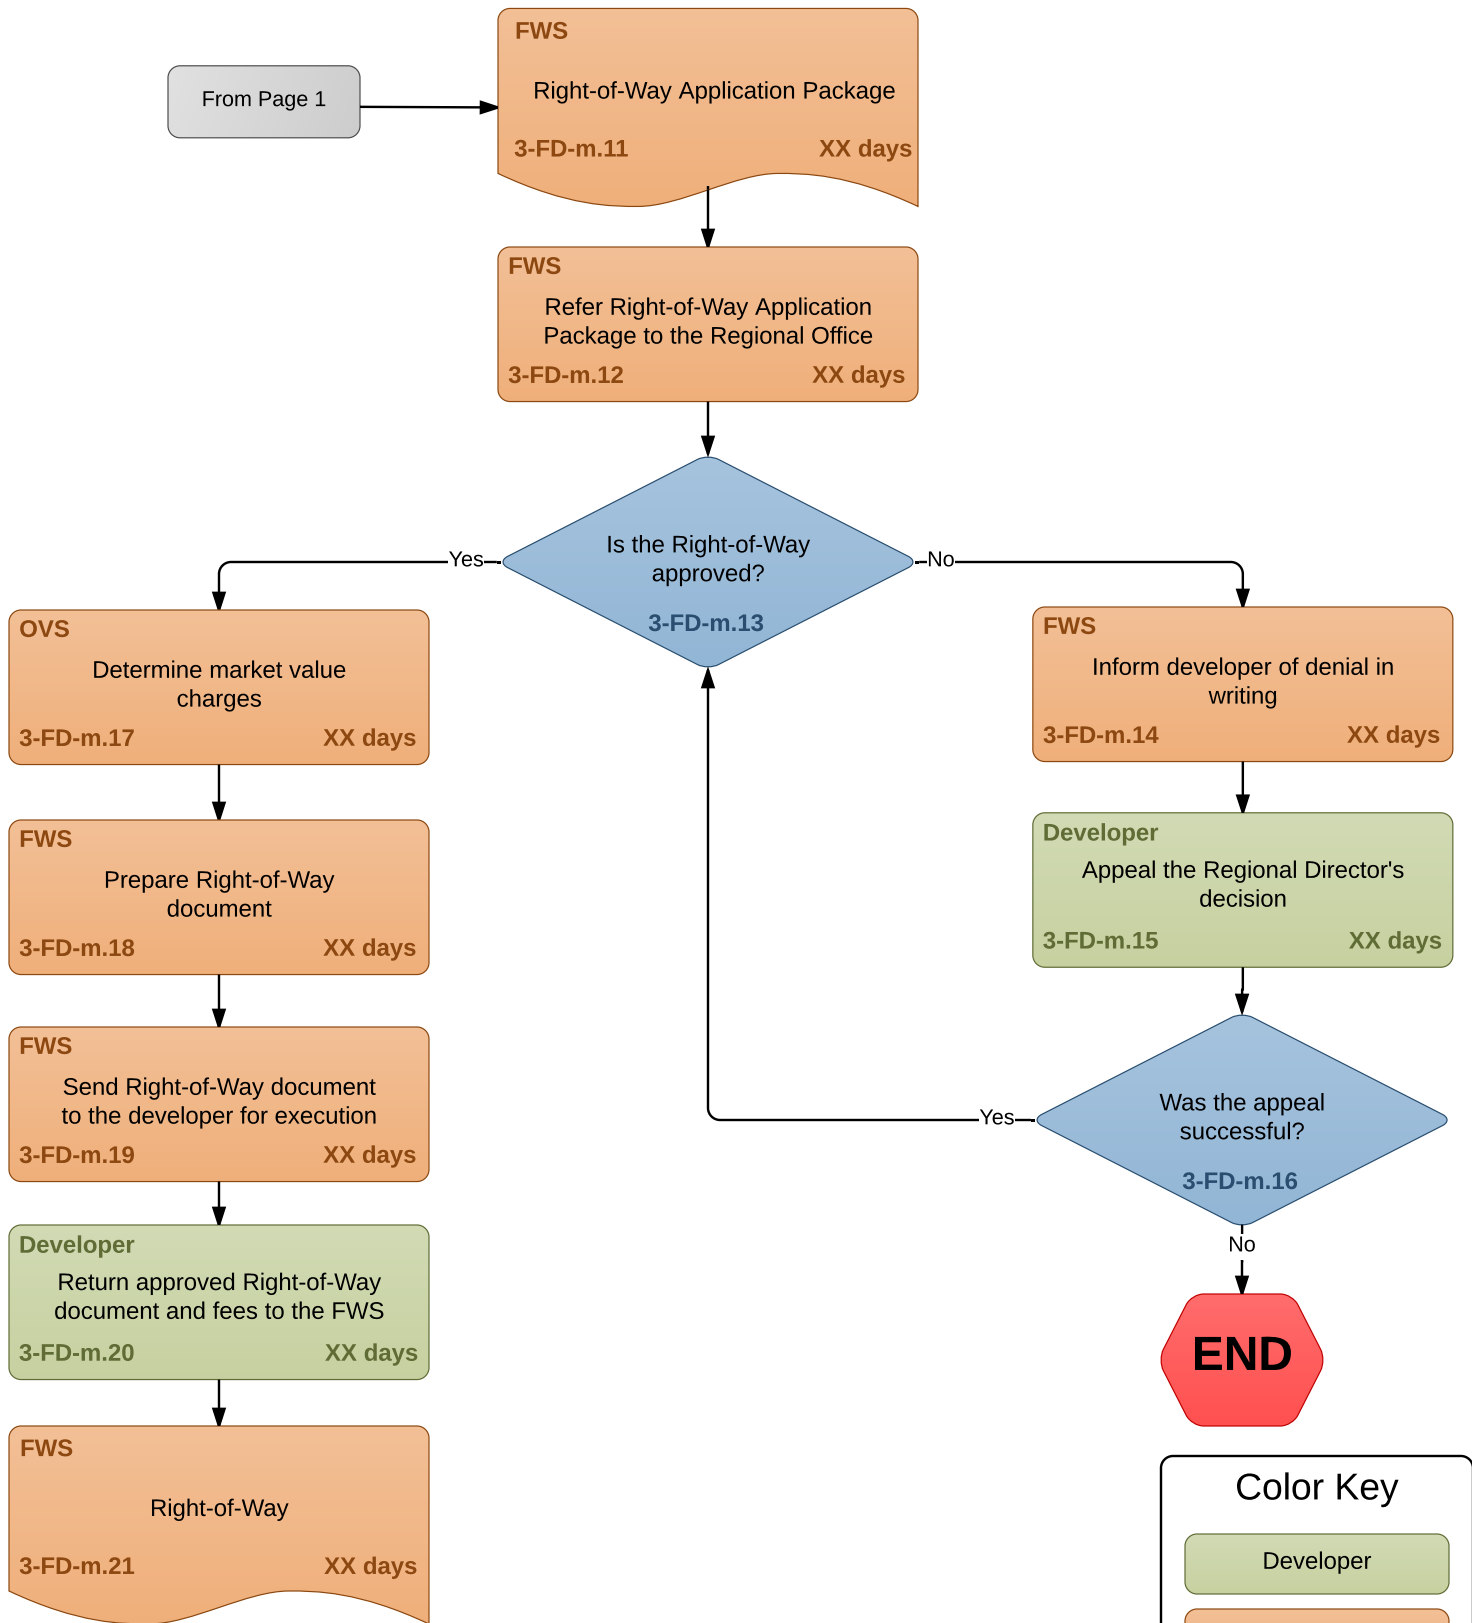

Flowchart 3-FD-m: U.S. Fish and Wildlife Service Right-of-Way Application Process

Version: 17 August 2016

Flowchart 3-FD-m (continued):
 U.S. Fish and Wildlife Service Right-of-Way Application Process

Color Key