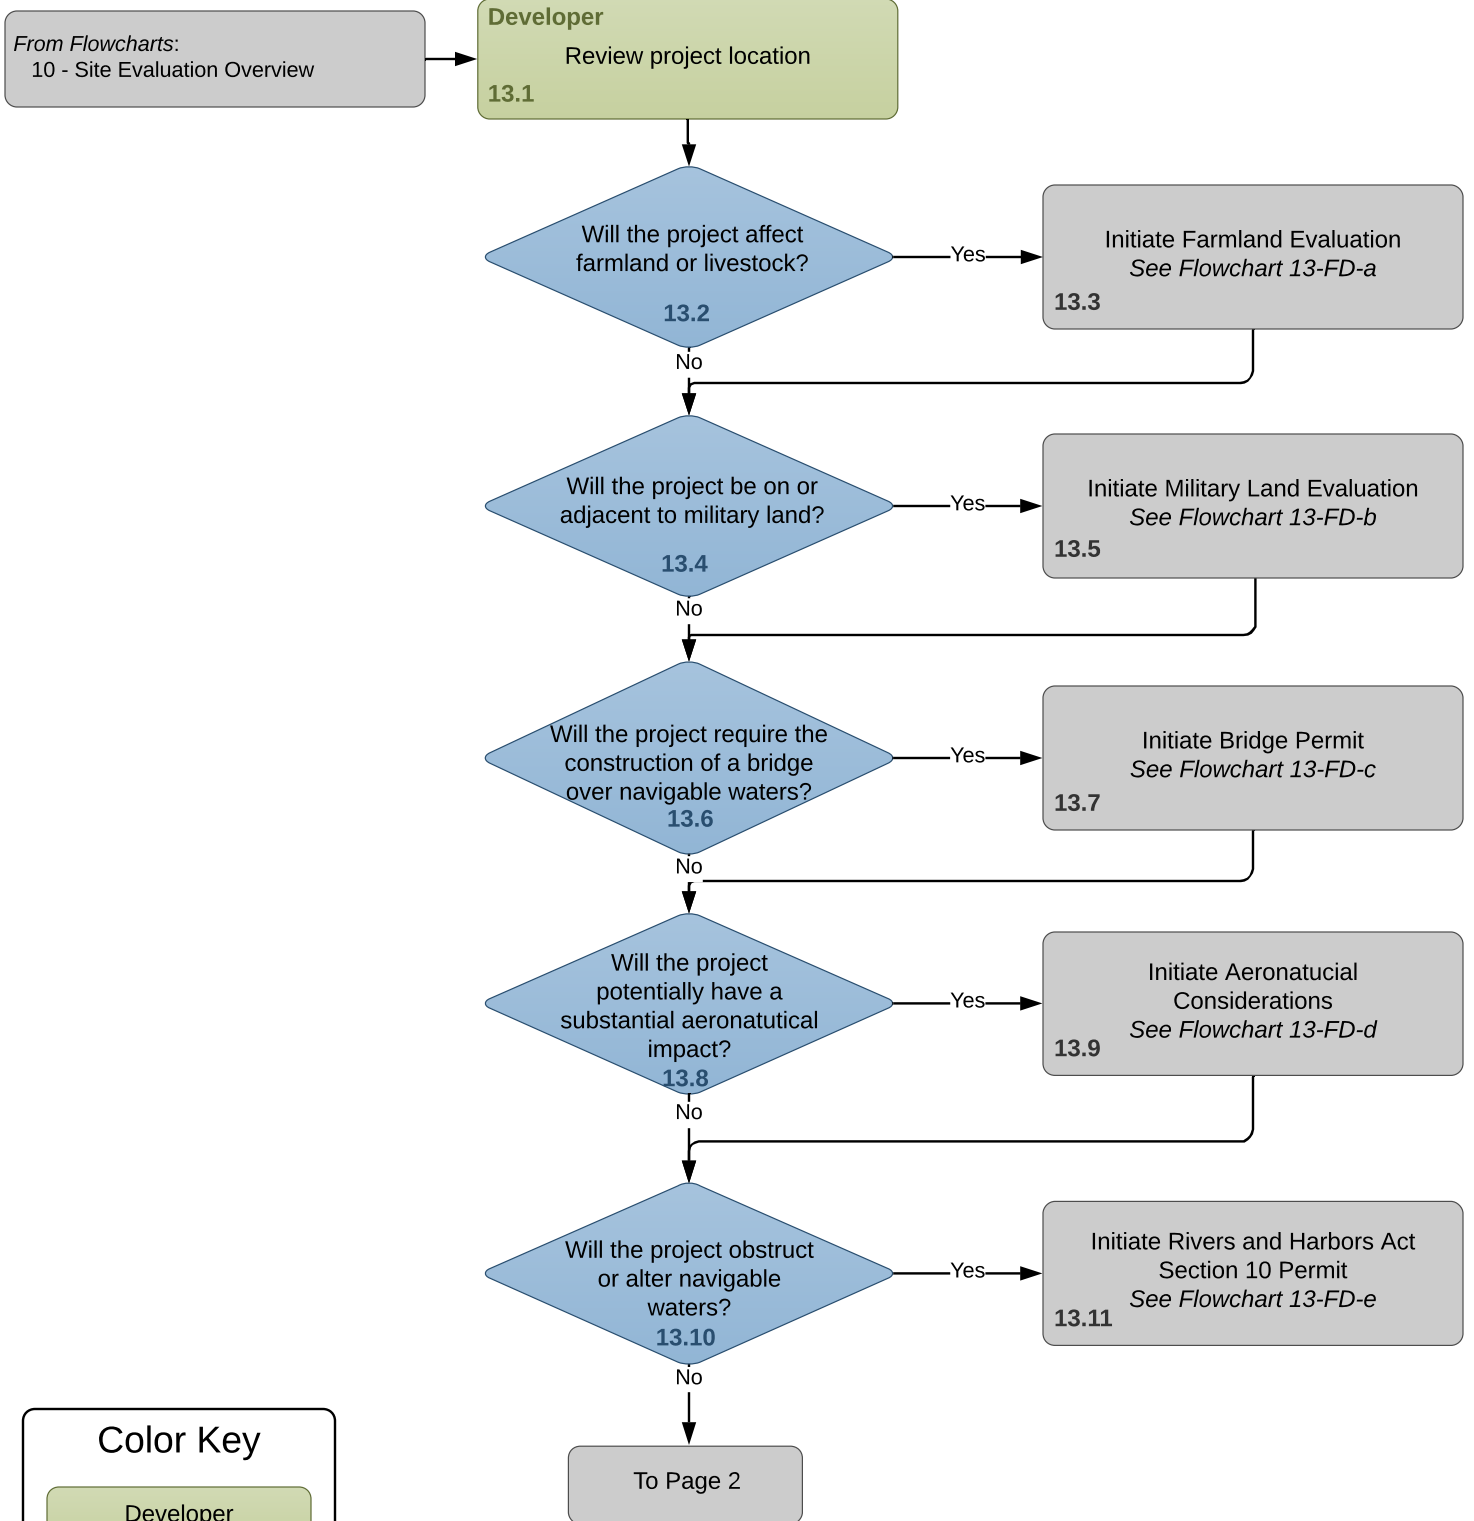

Flowchart 13: Pre-existing Land Use Assessment Overview

Version: 13 December 2017

Color Key

- Developer
- Agency
- Other
- Public

Flowchart 13: (continued)
Pre-existing Land Use Assessment Overview