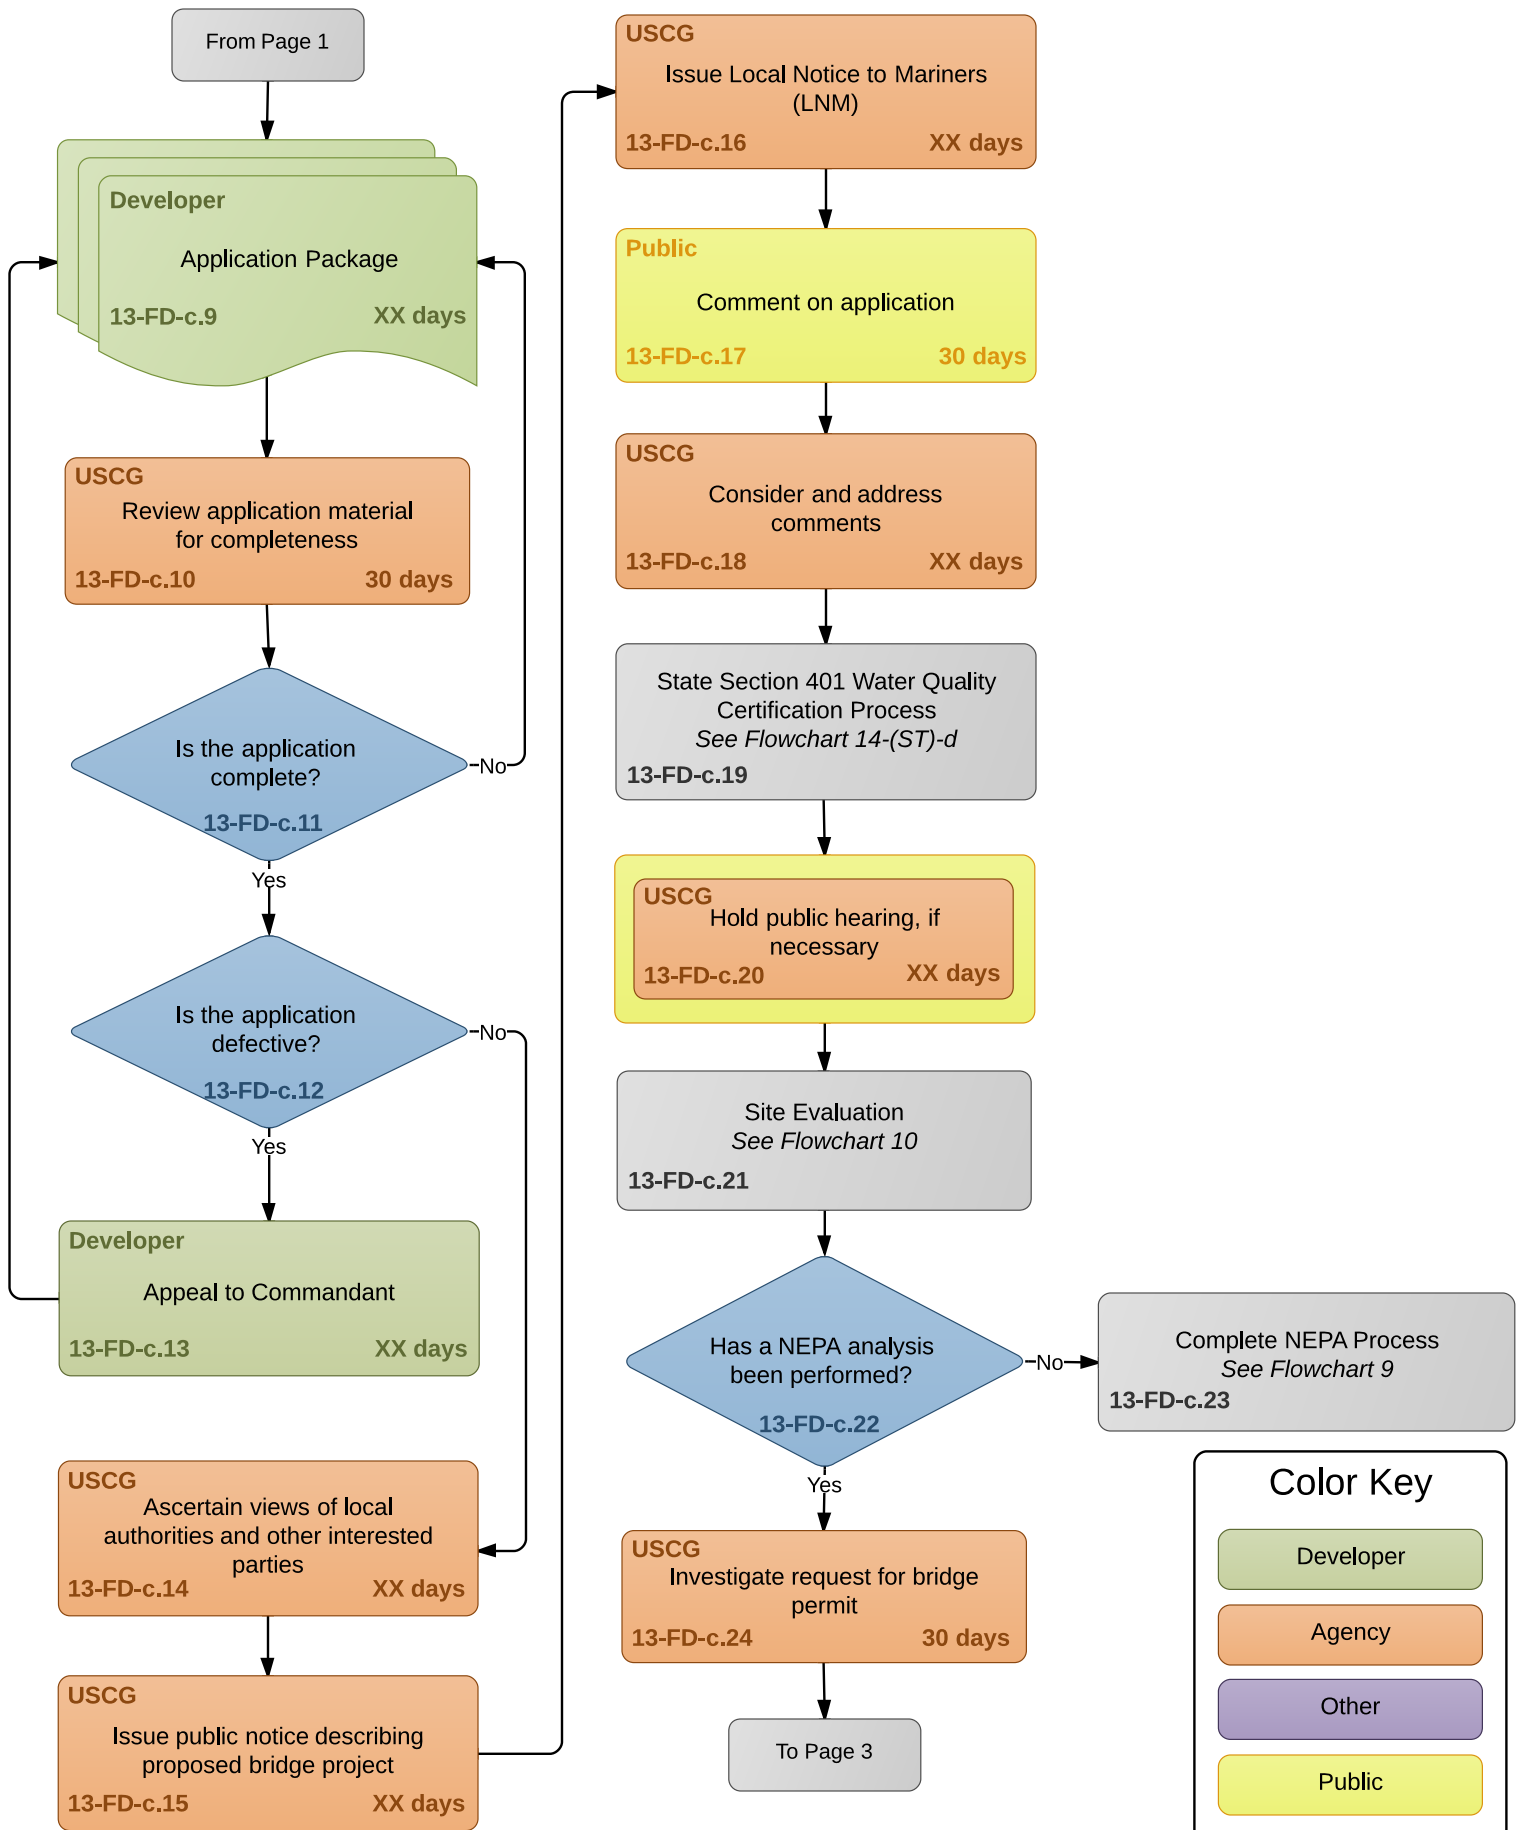

Flowchart 13-FD-c: Bridge Permit Application Process

Version: 12 May 2014

Flowchart 13-FD-c (continued): Bridge Permit Application Process

Flowchart 13-FD-c (continued):
 Bridge Permit Application Process