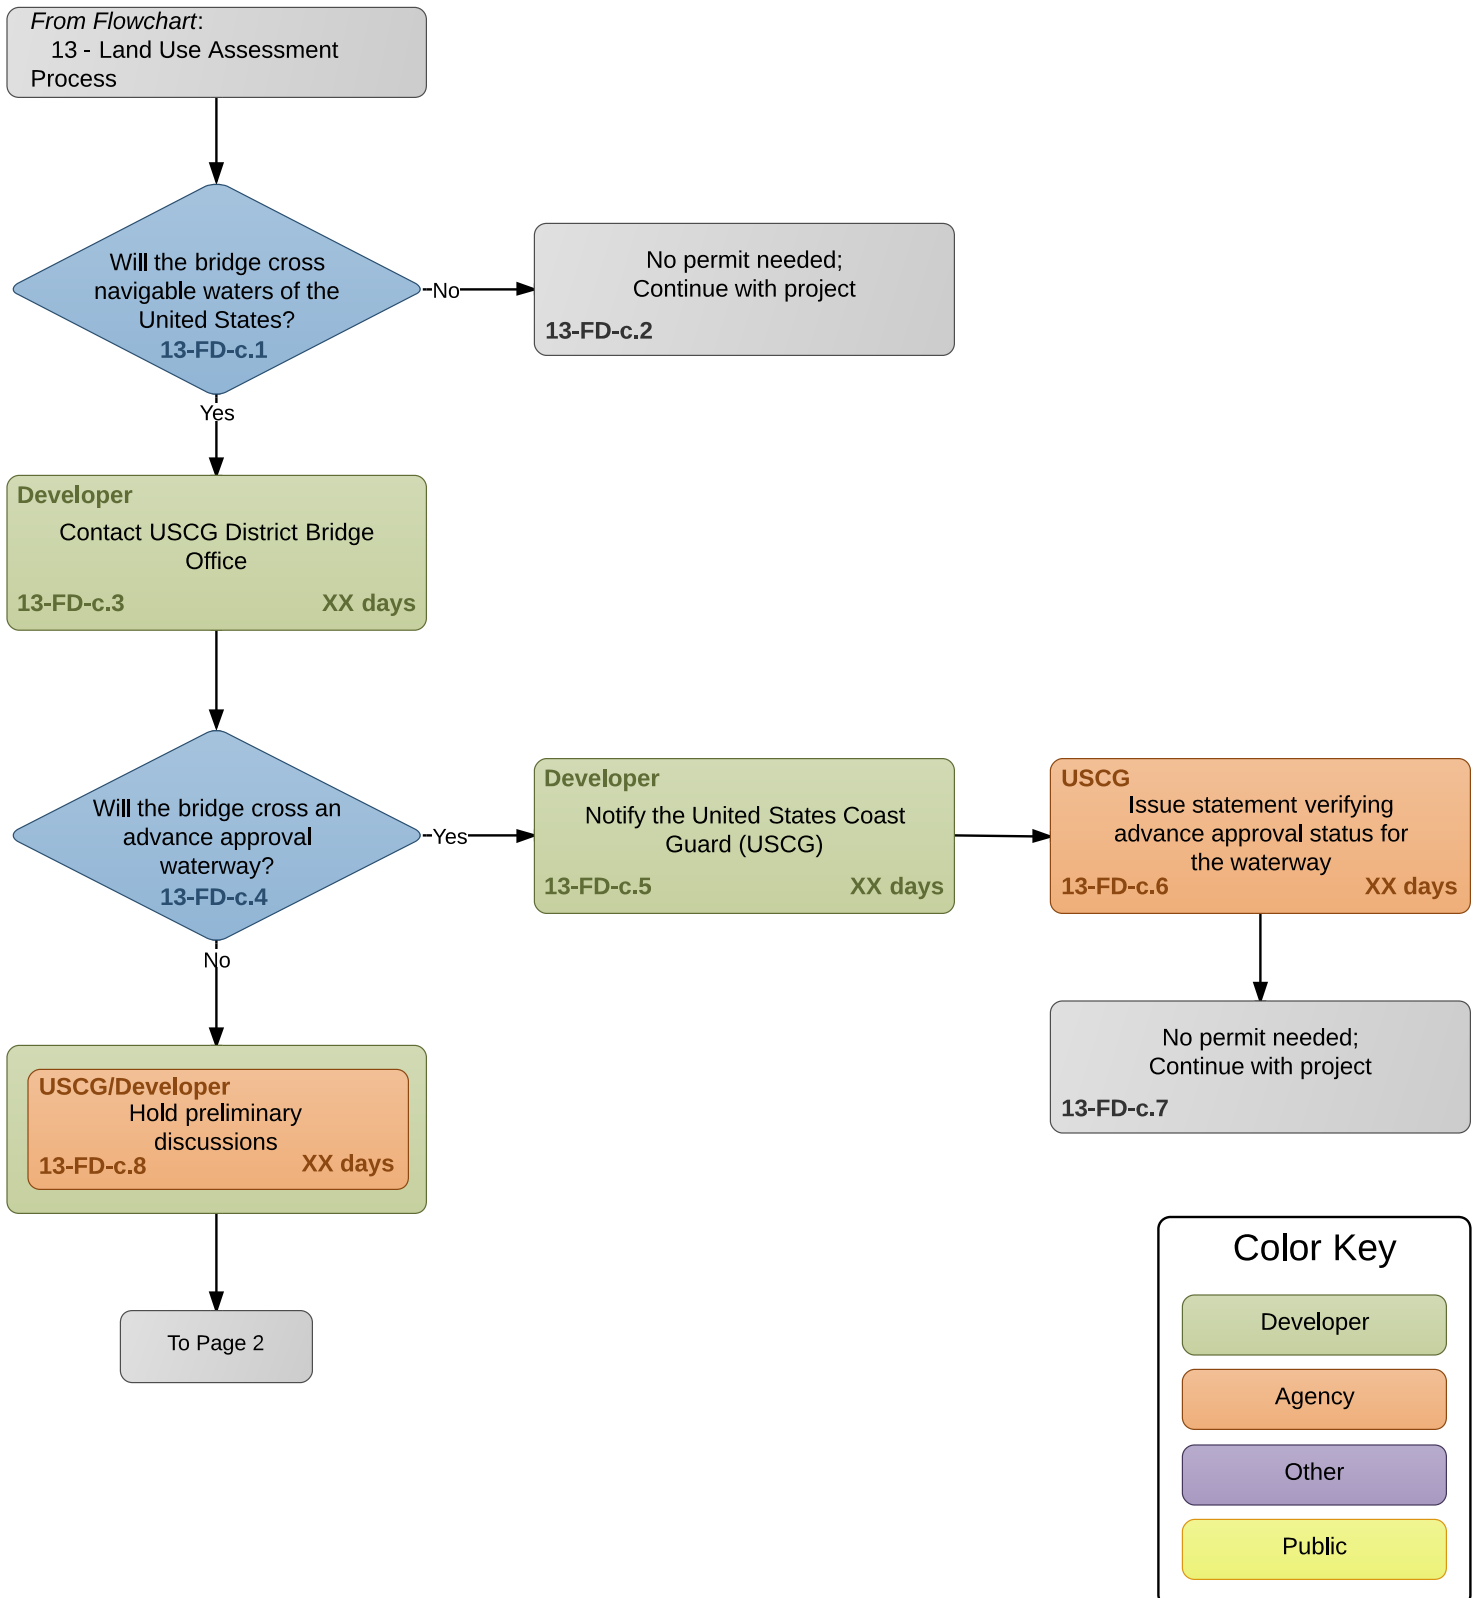

Flowchart 13-FD-c: Bridge Permit Application Process

Version: 12 May 2014

Flowchart 13-FD-c (continued): Bridge Permit Application Process

Flowchart 13-FD-c (continued):
 Bridge Permit Application Process