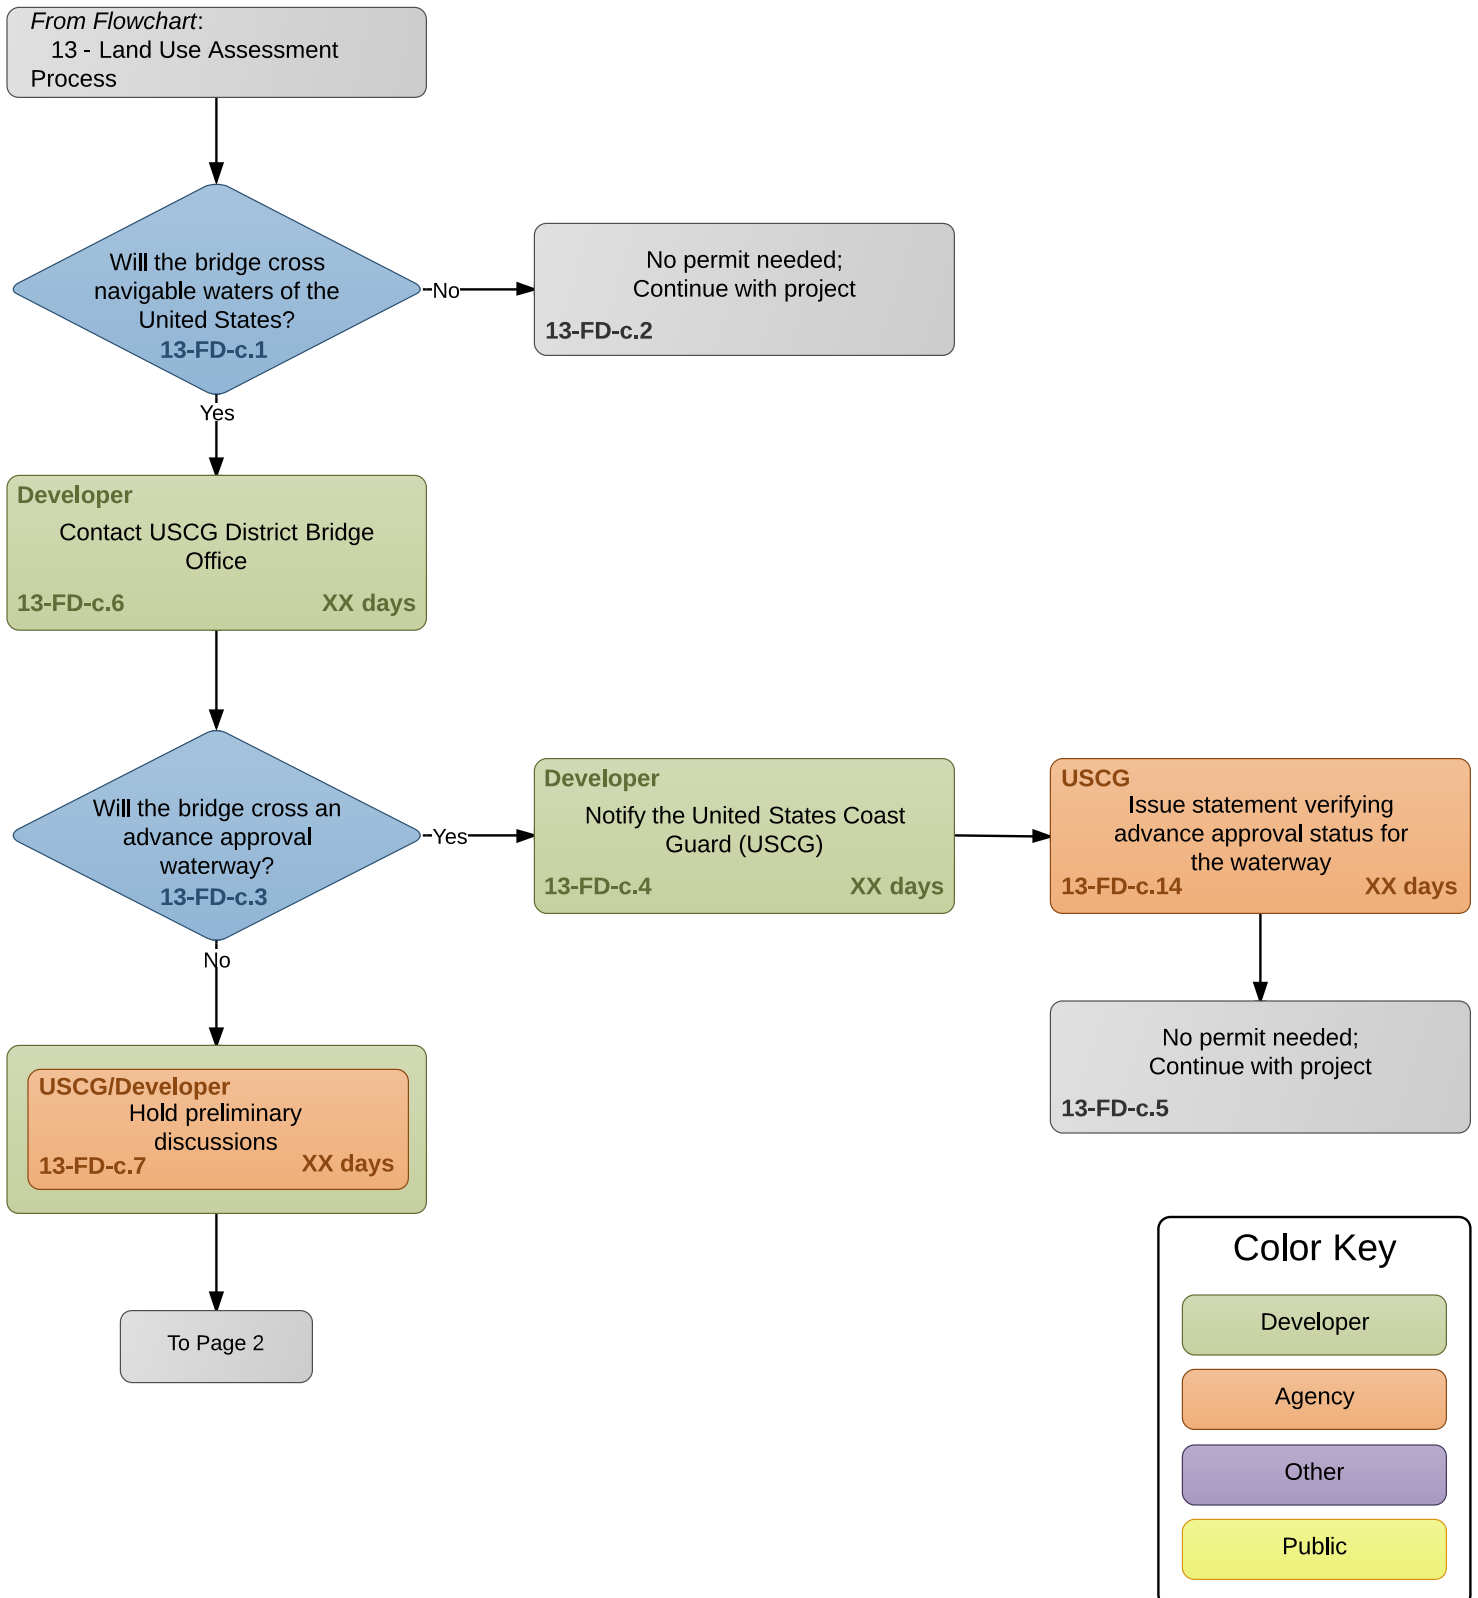

Flowchart 13-FD-c: Bridge Permit Application Process

Version: 12 May 2014

Flowchart 13-FD-c (continued): Bridge Permit Application Process

Flowchart 13-FD-c (continued):
 Bridge Permit Application Process