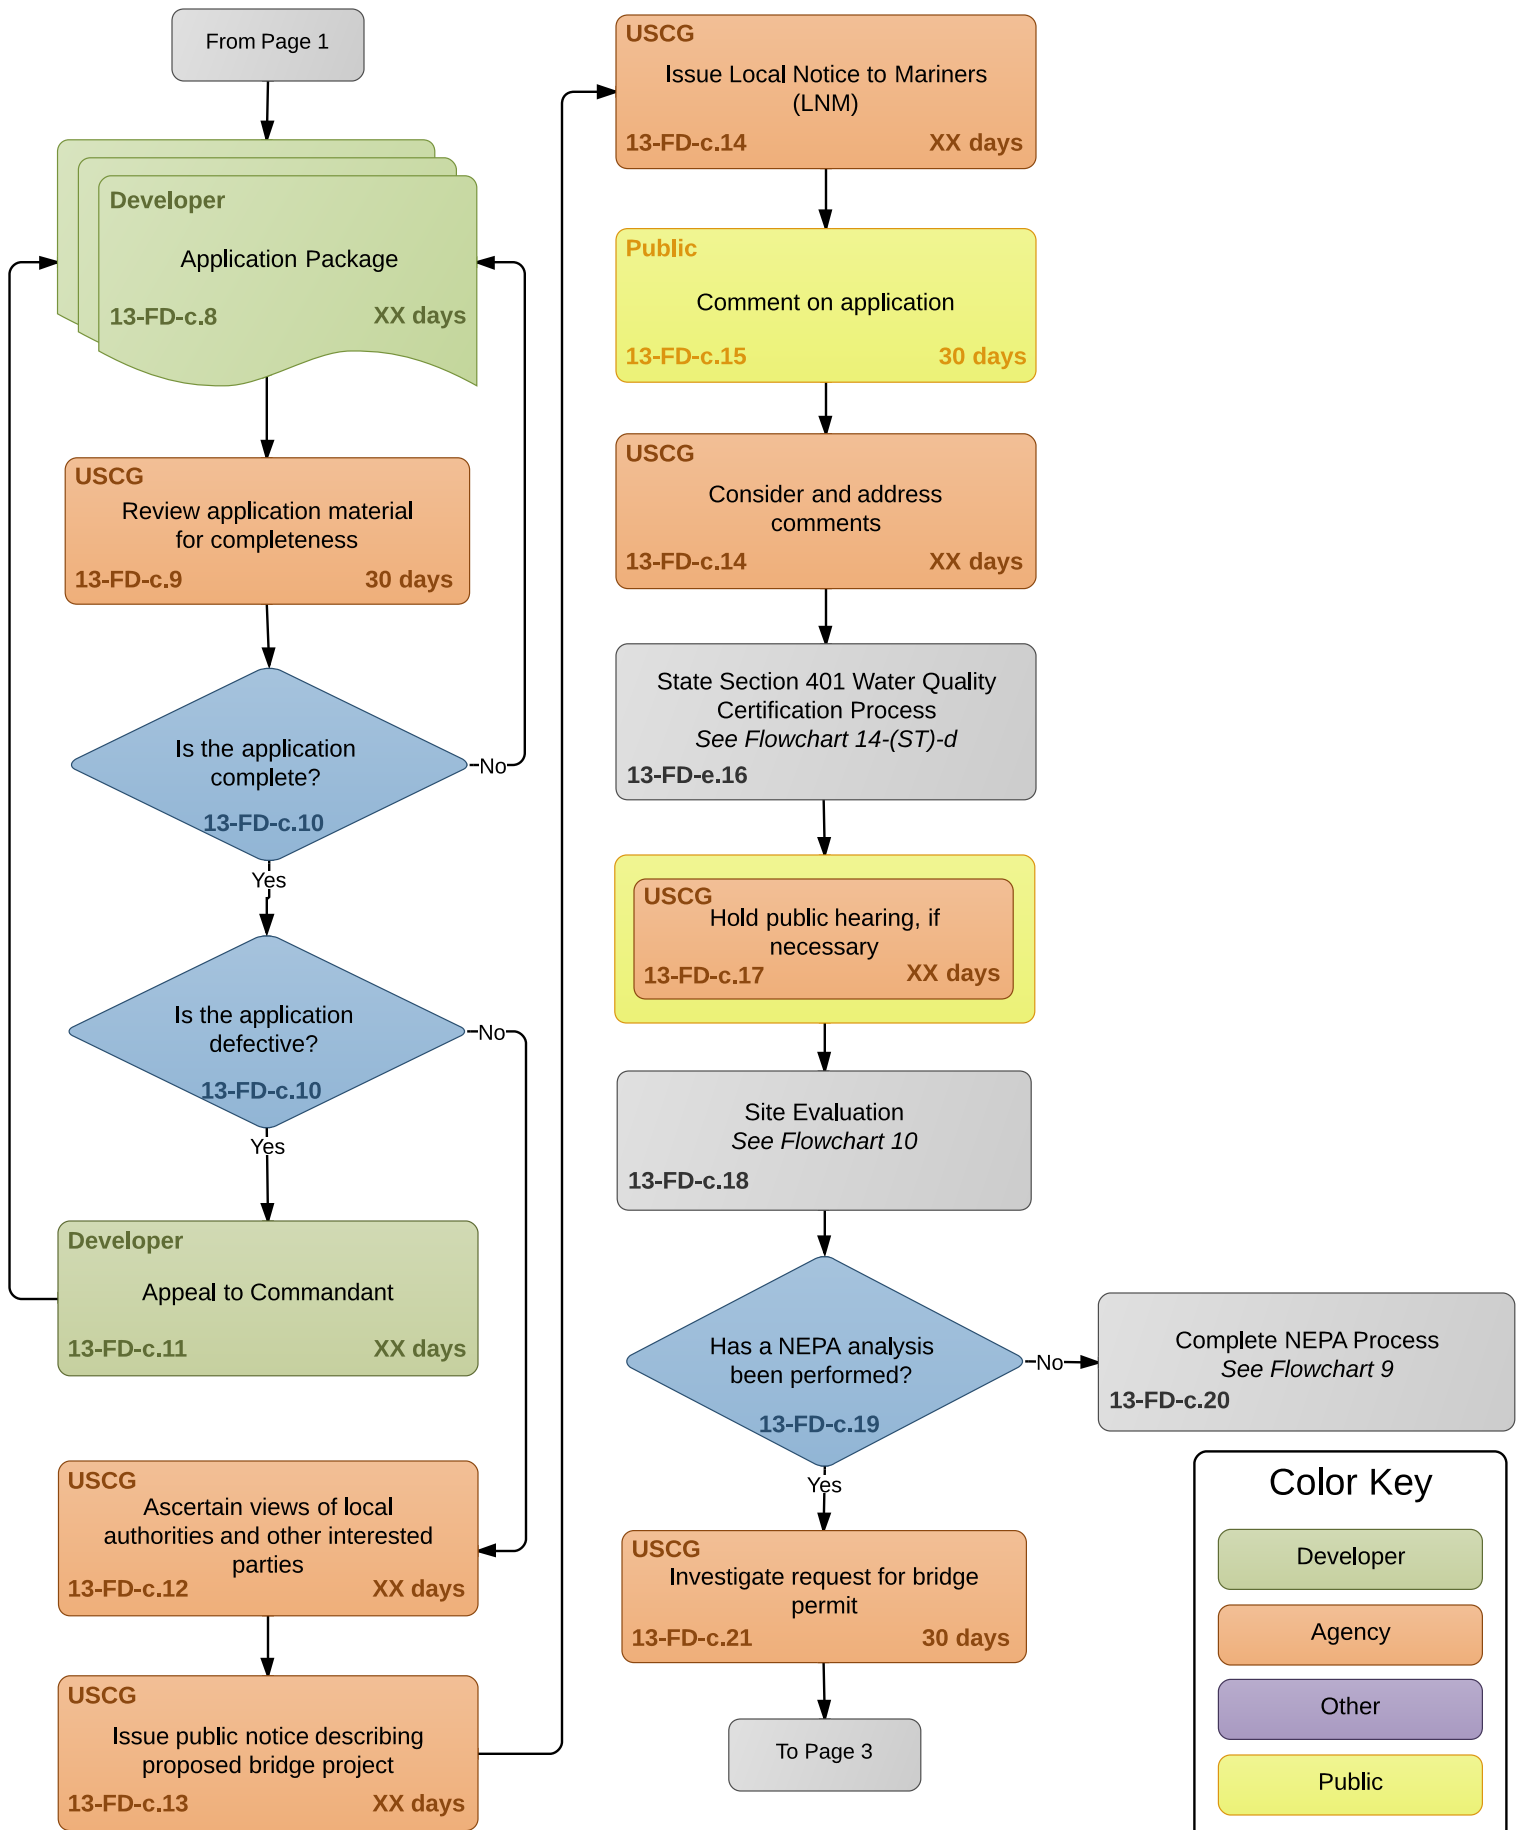

Flowchart 13-FD-c: Bridge Permit Application Process

Version: 12 May 2014

Flowchart 13-FD-c (continued): Bridge Permit Application Process

Flowchart 13-FD-c (continued):
 Bridge Permit Application Process