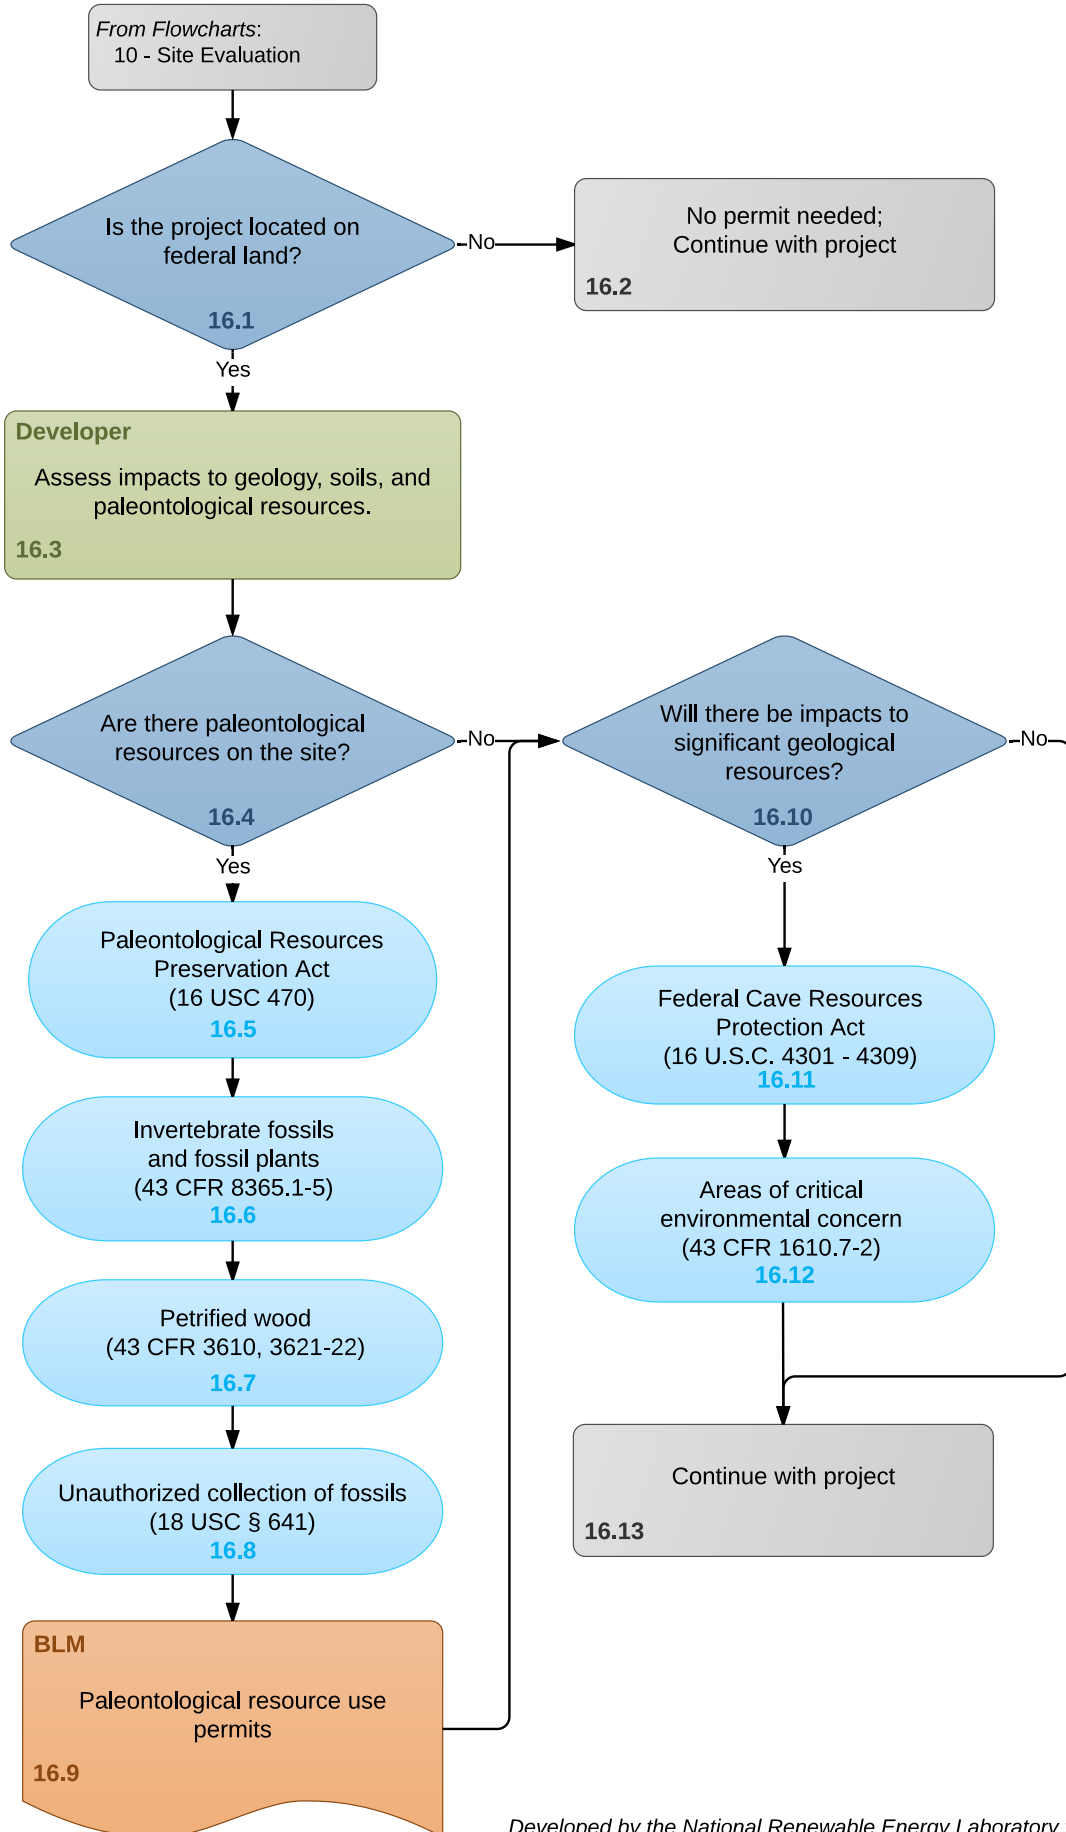

Flowchart 16: Geological Resources Assessment Process

Version: 4 September 2014

Color Key

- Developer
- Agency
- Other
- Public