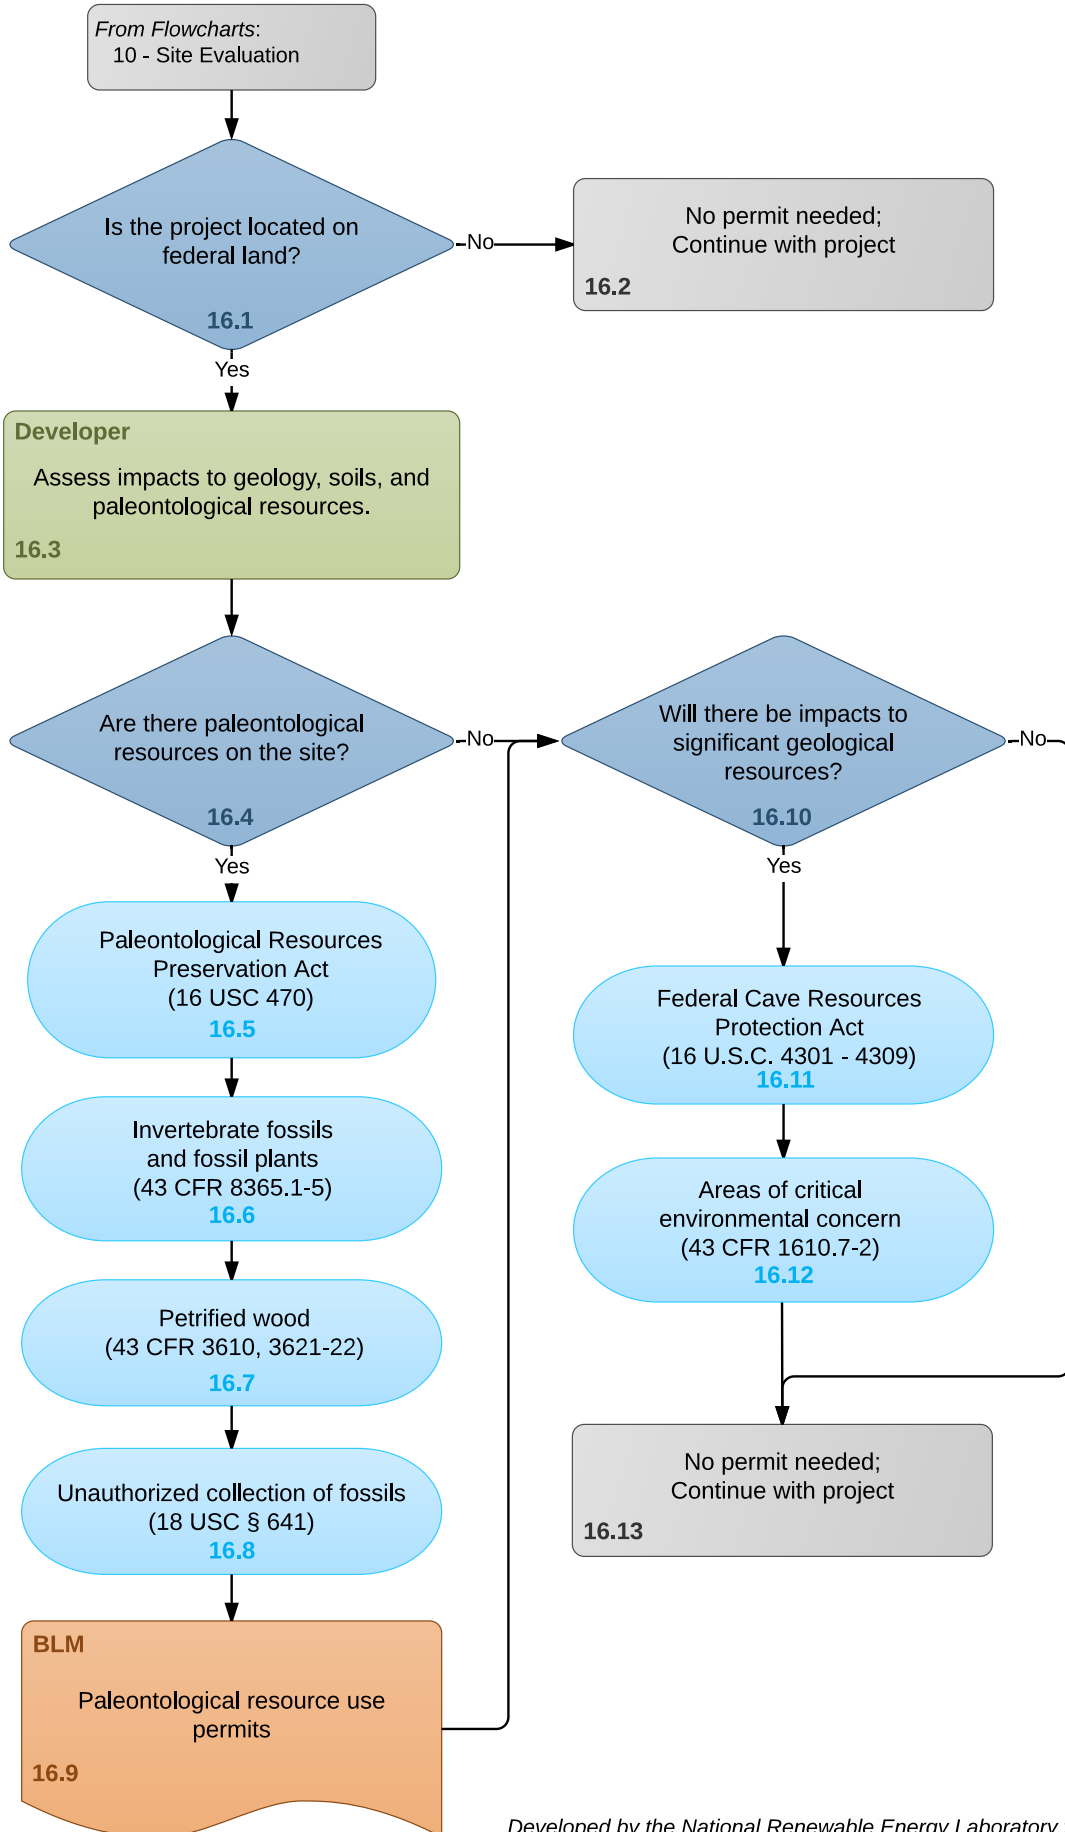

Flowchart 16: Geological Resources Assessment Process

Version: 4 September 2014

Color Key

- Developer
- Agency
- Other
- Public