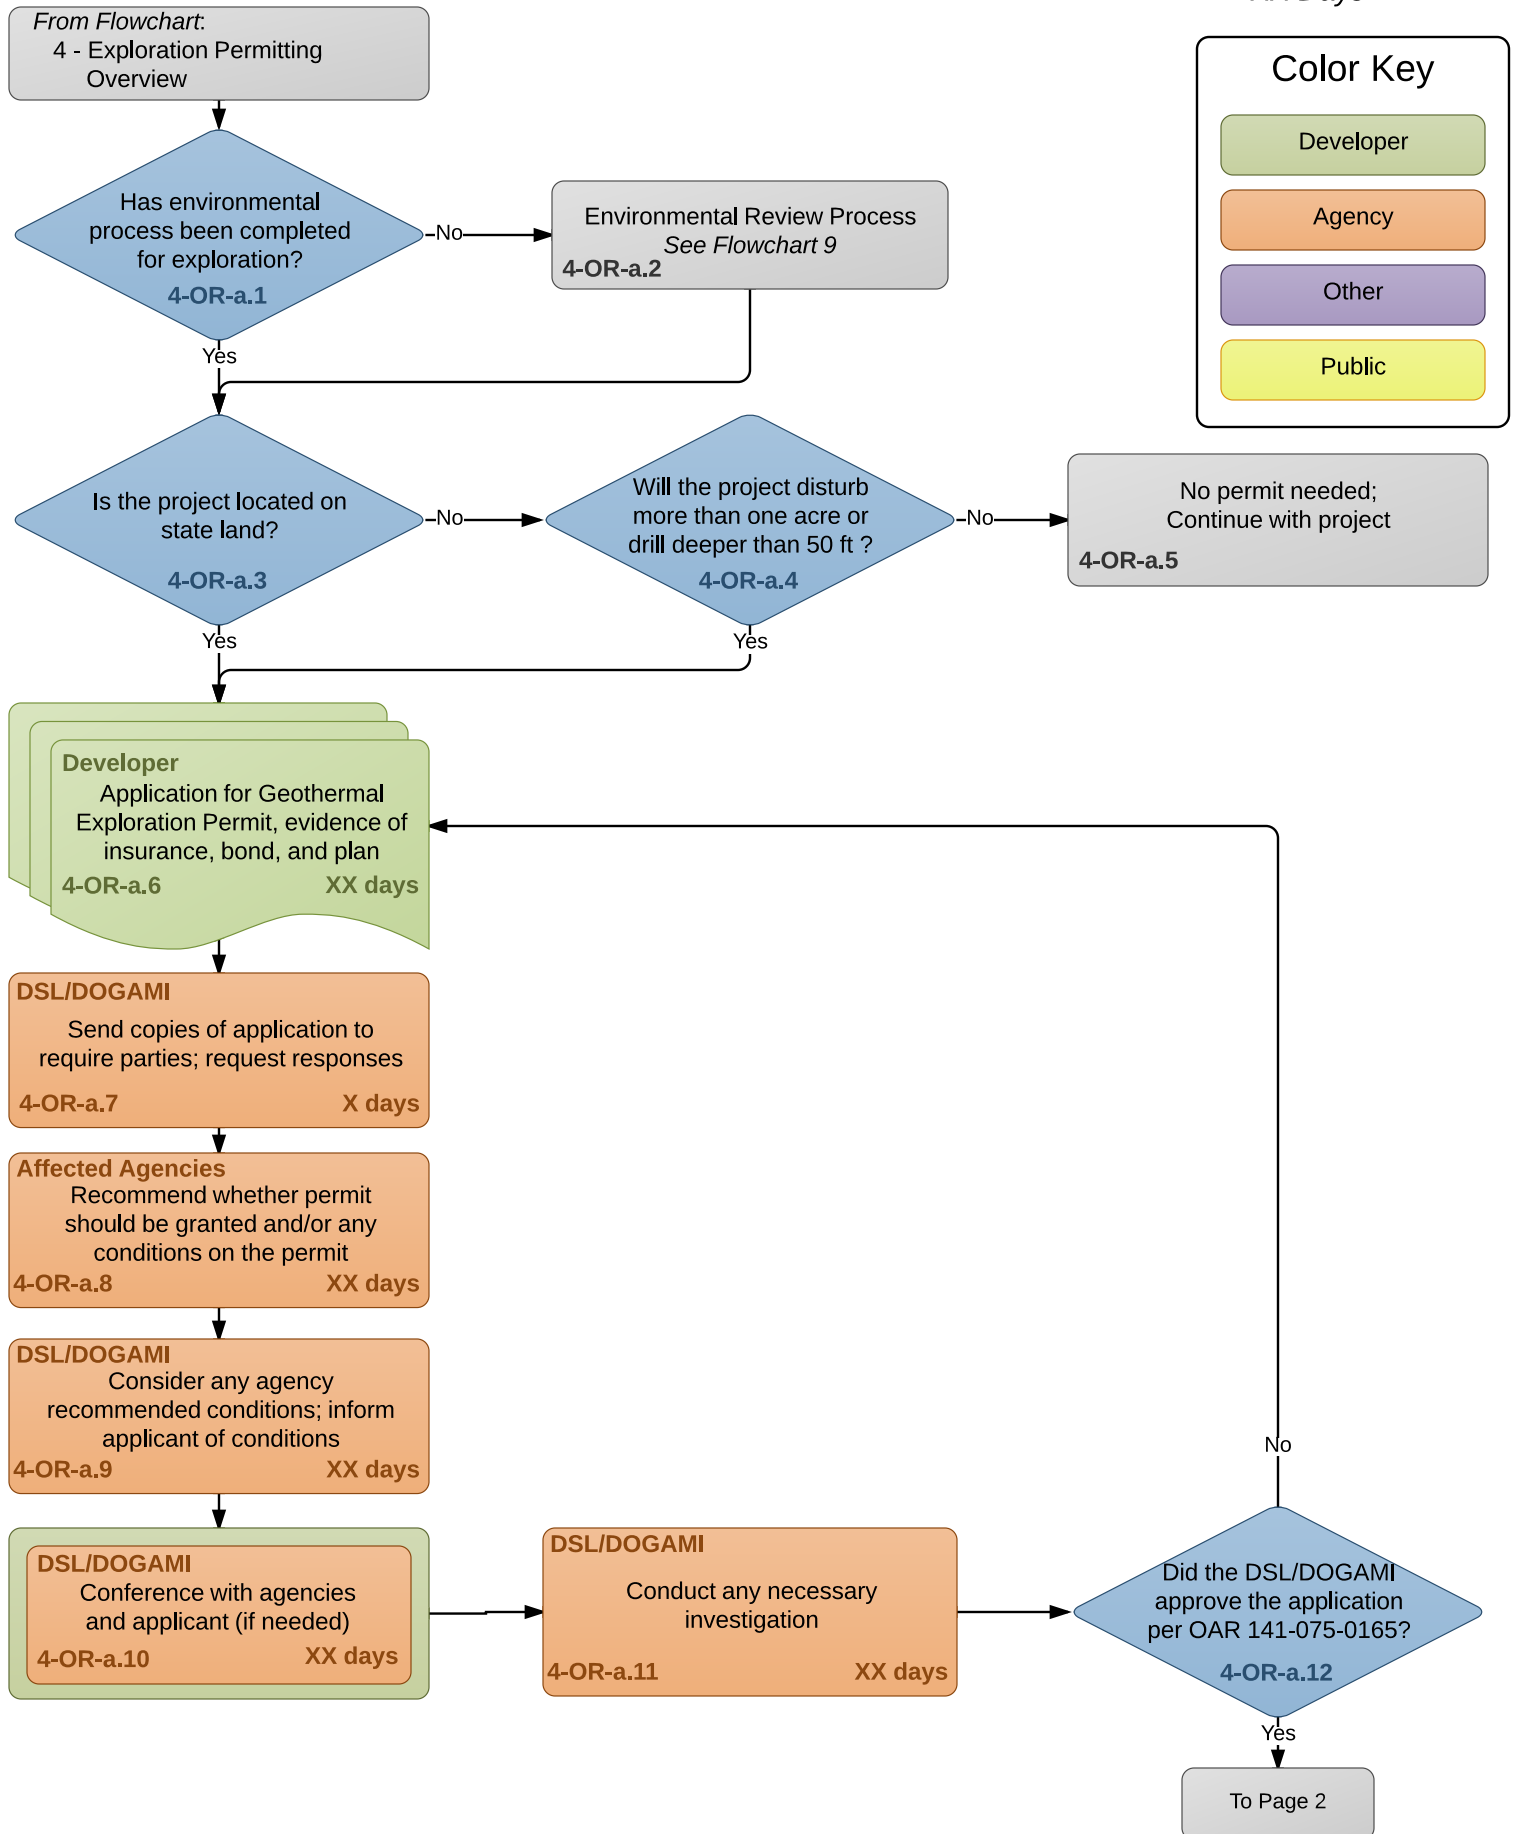

Flowchart 4-OR-a: State Exploration Process

Version: 27 September 2012

Approximate Time Frame:
XX Days

Color Key

- Developer
- Agency
- Other
- Public