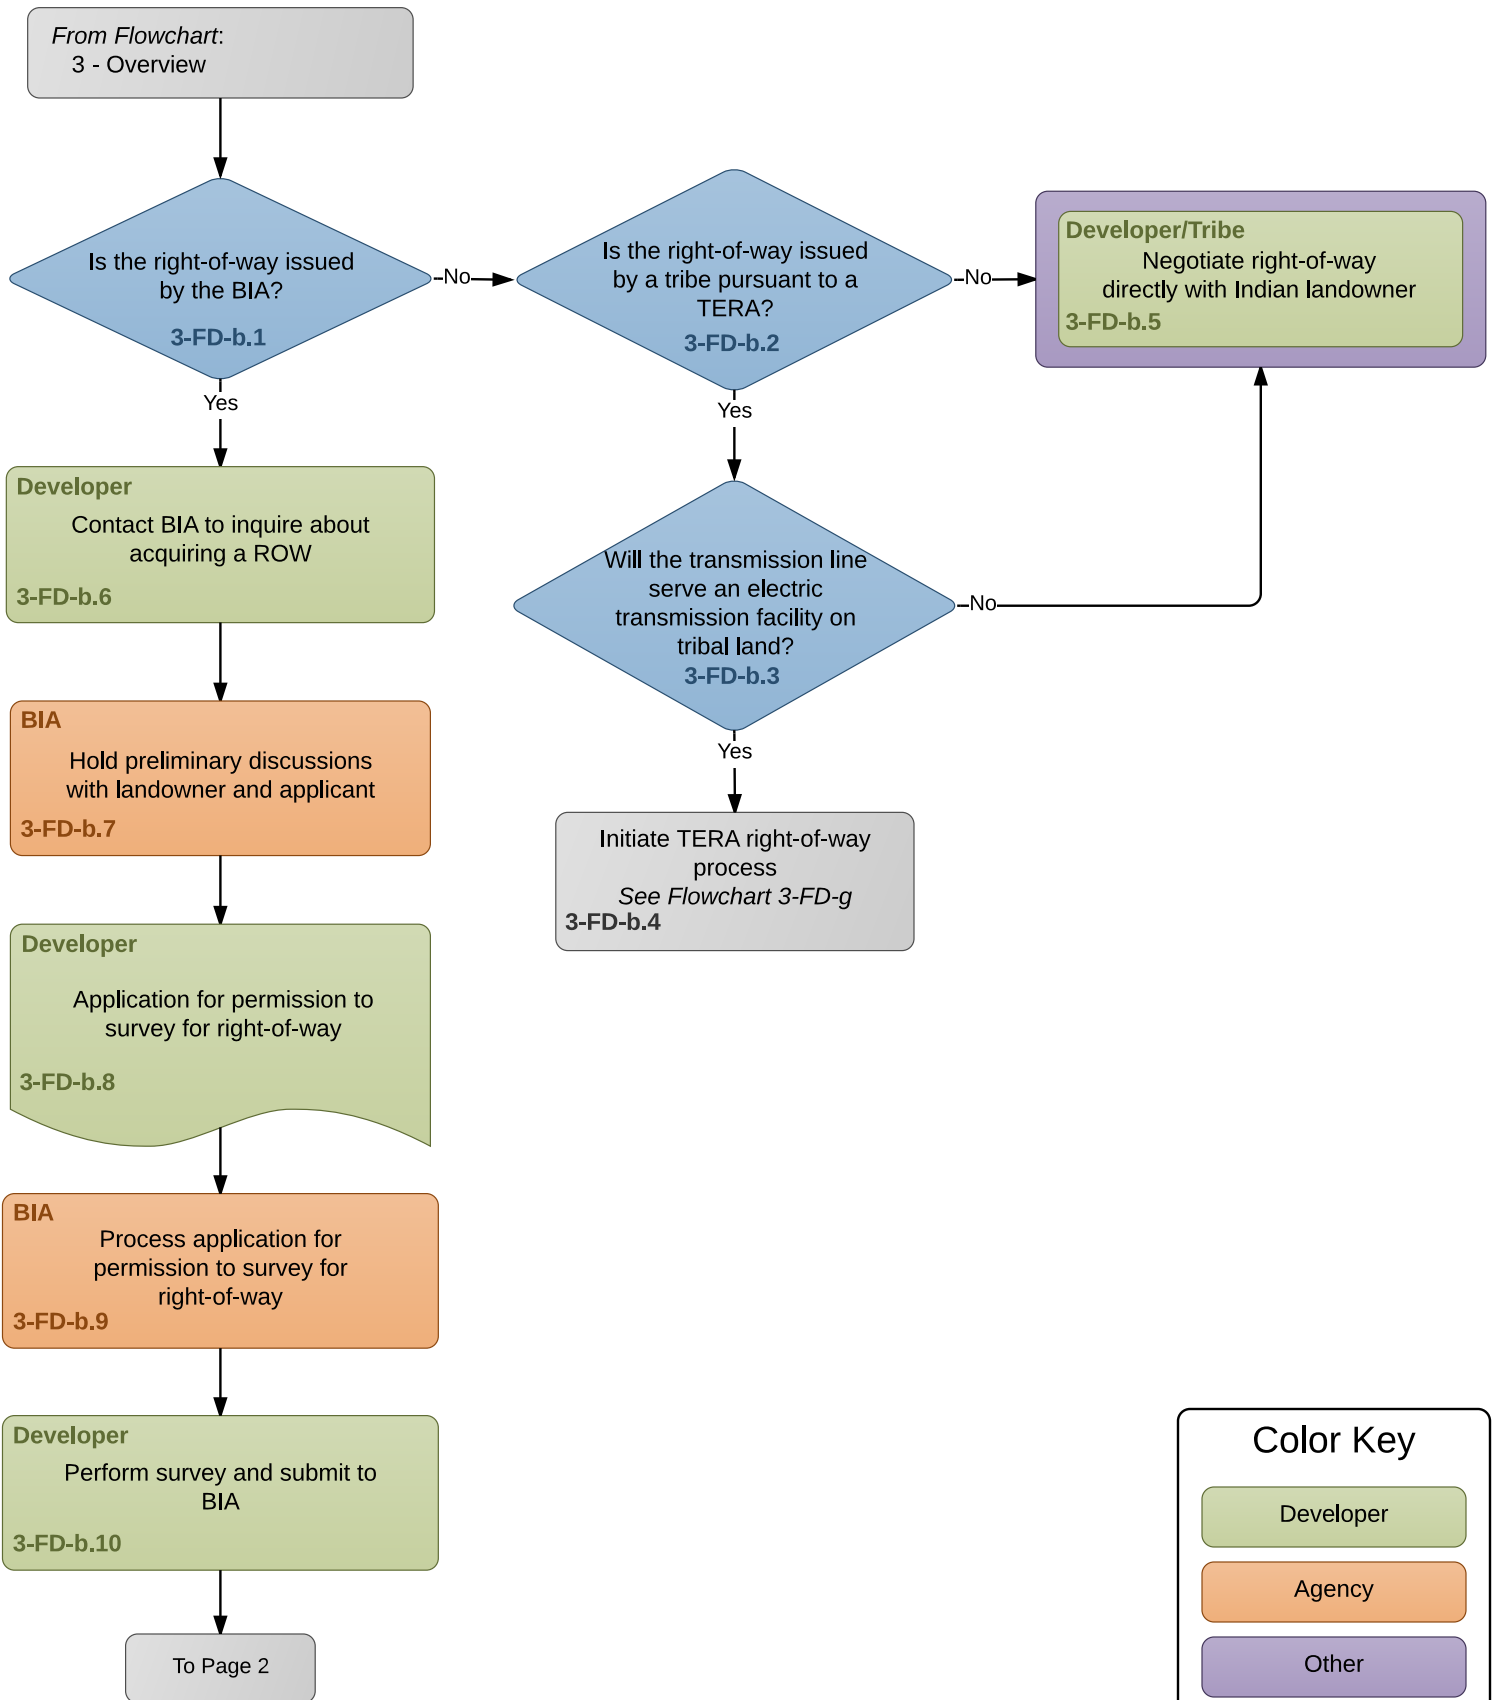

# Flowchart 3-FD-b: Tribal Right-of-Way Application Process

Version: 15 September 2014

# Flowchart 3-FD-b (continued): Tribal Right-of-Way Application Process