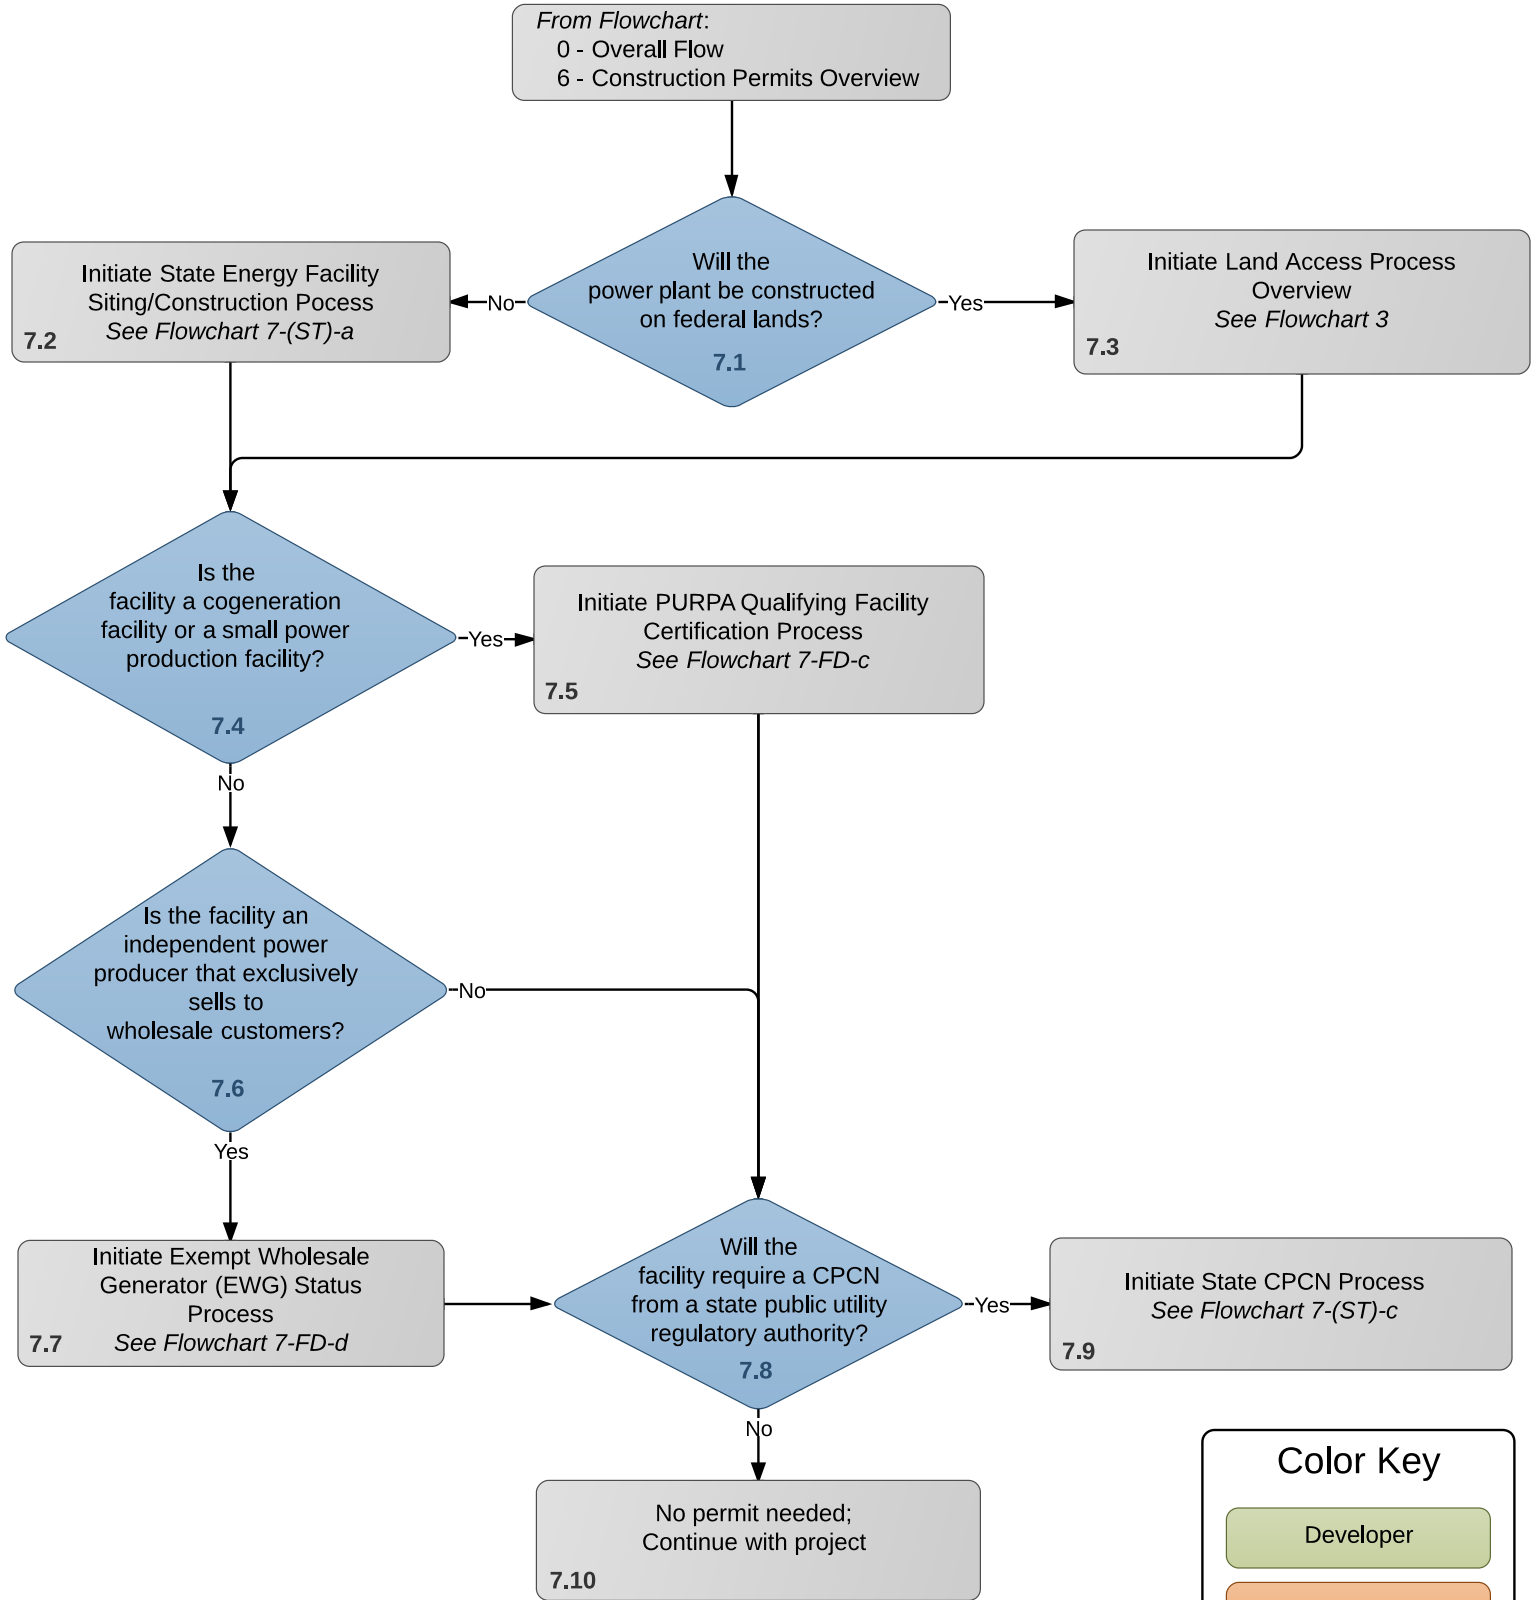

# Flowchart 7: Power Plant Siting, Construction, and Regulation Overview

Version: 16 June 2014

**Color Key**

- Developer
- Agency
- Other
- Public