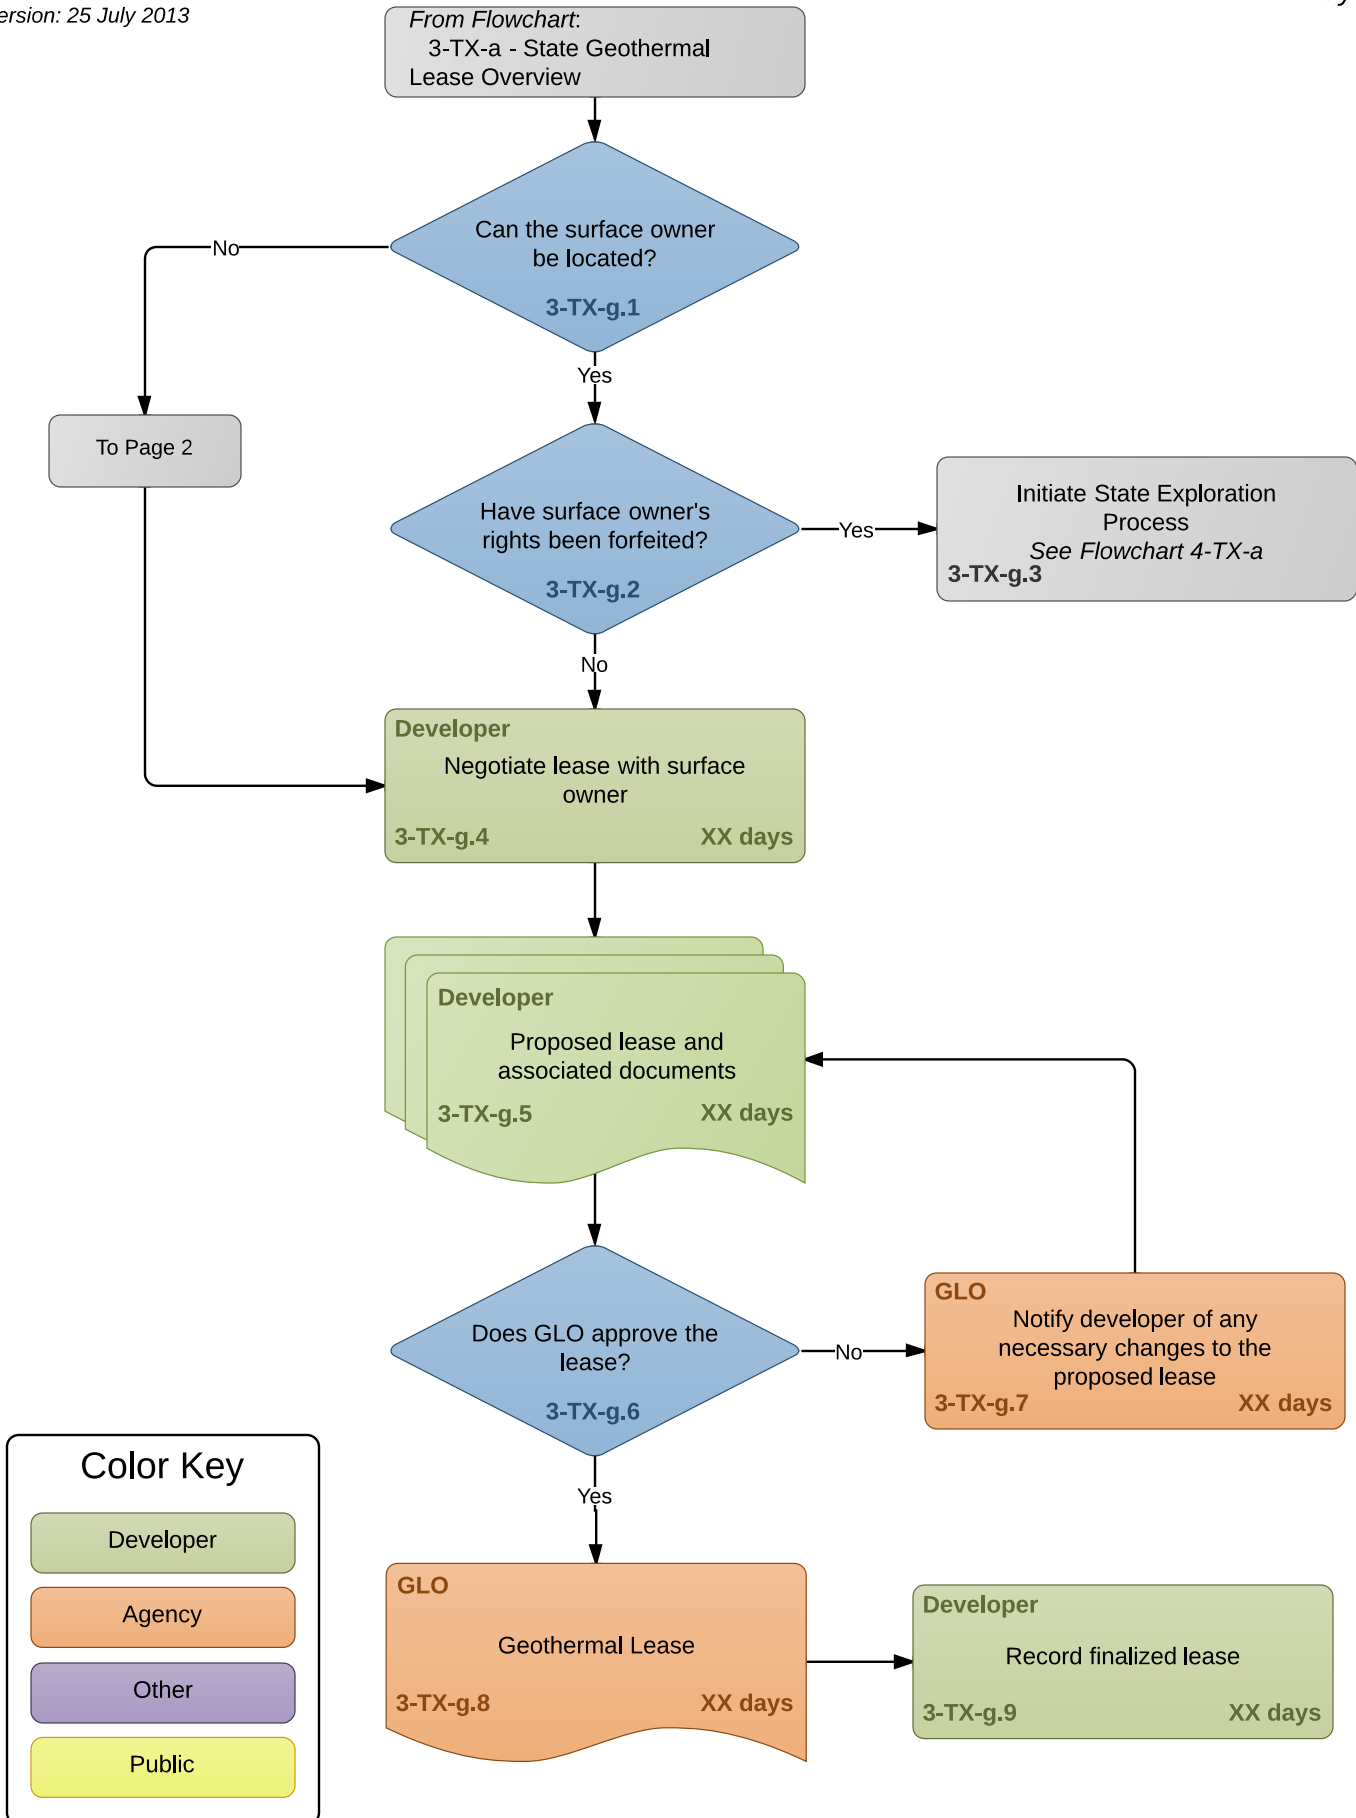

Flowchart 3-TX-g: Lease of Relinquishment Act Lands

Version: 25 July 2013

Page 1 of 2
Approximate Time Frame:
XX Days

Color Key

- Developer
- Agency
- Other
- Public

Flowchart 3-TX-g: Lease of Relinquishment Act Lands

Version: 25 July 2013

Color Key

Developer

Agency

Other

Public