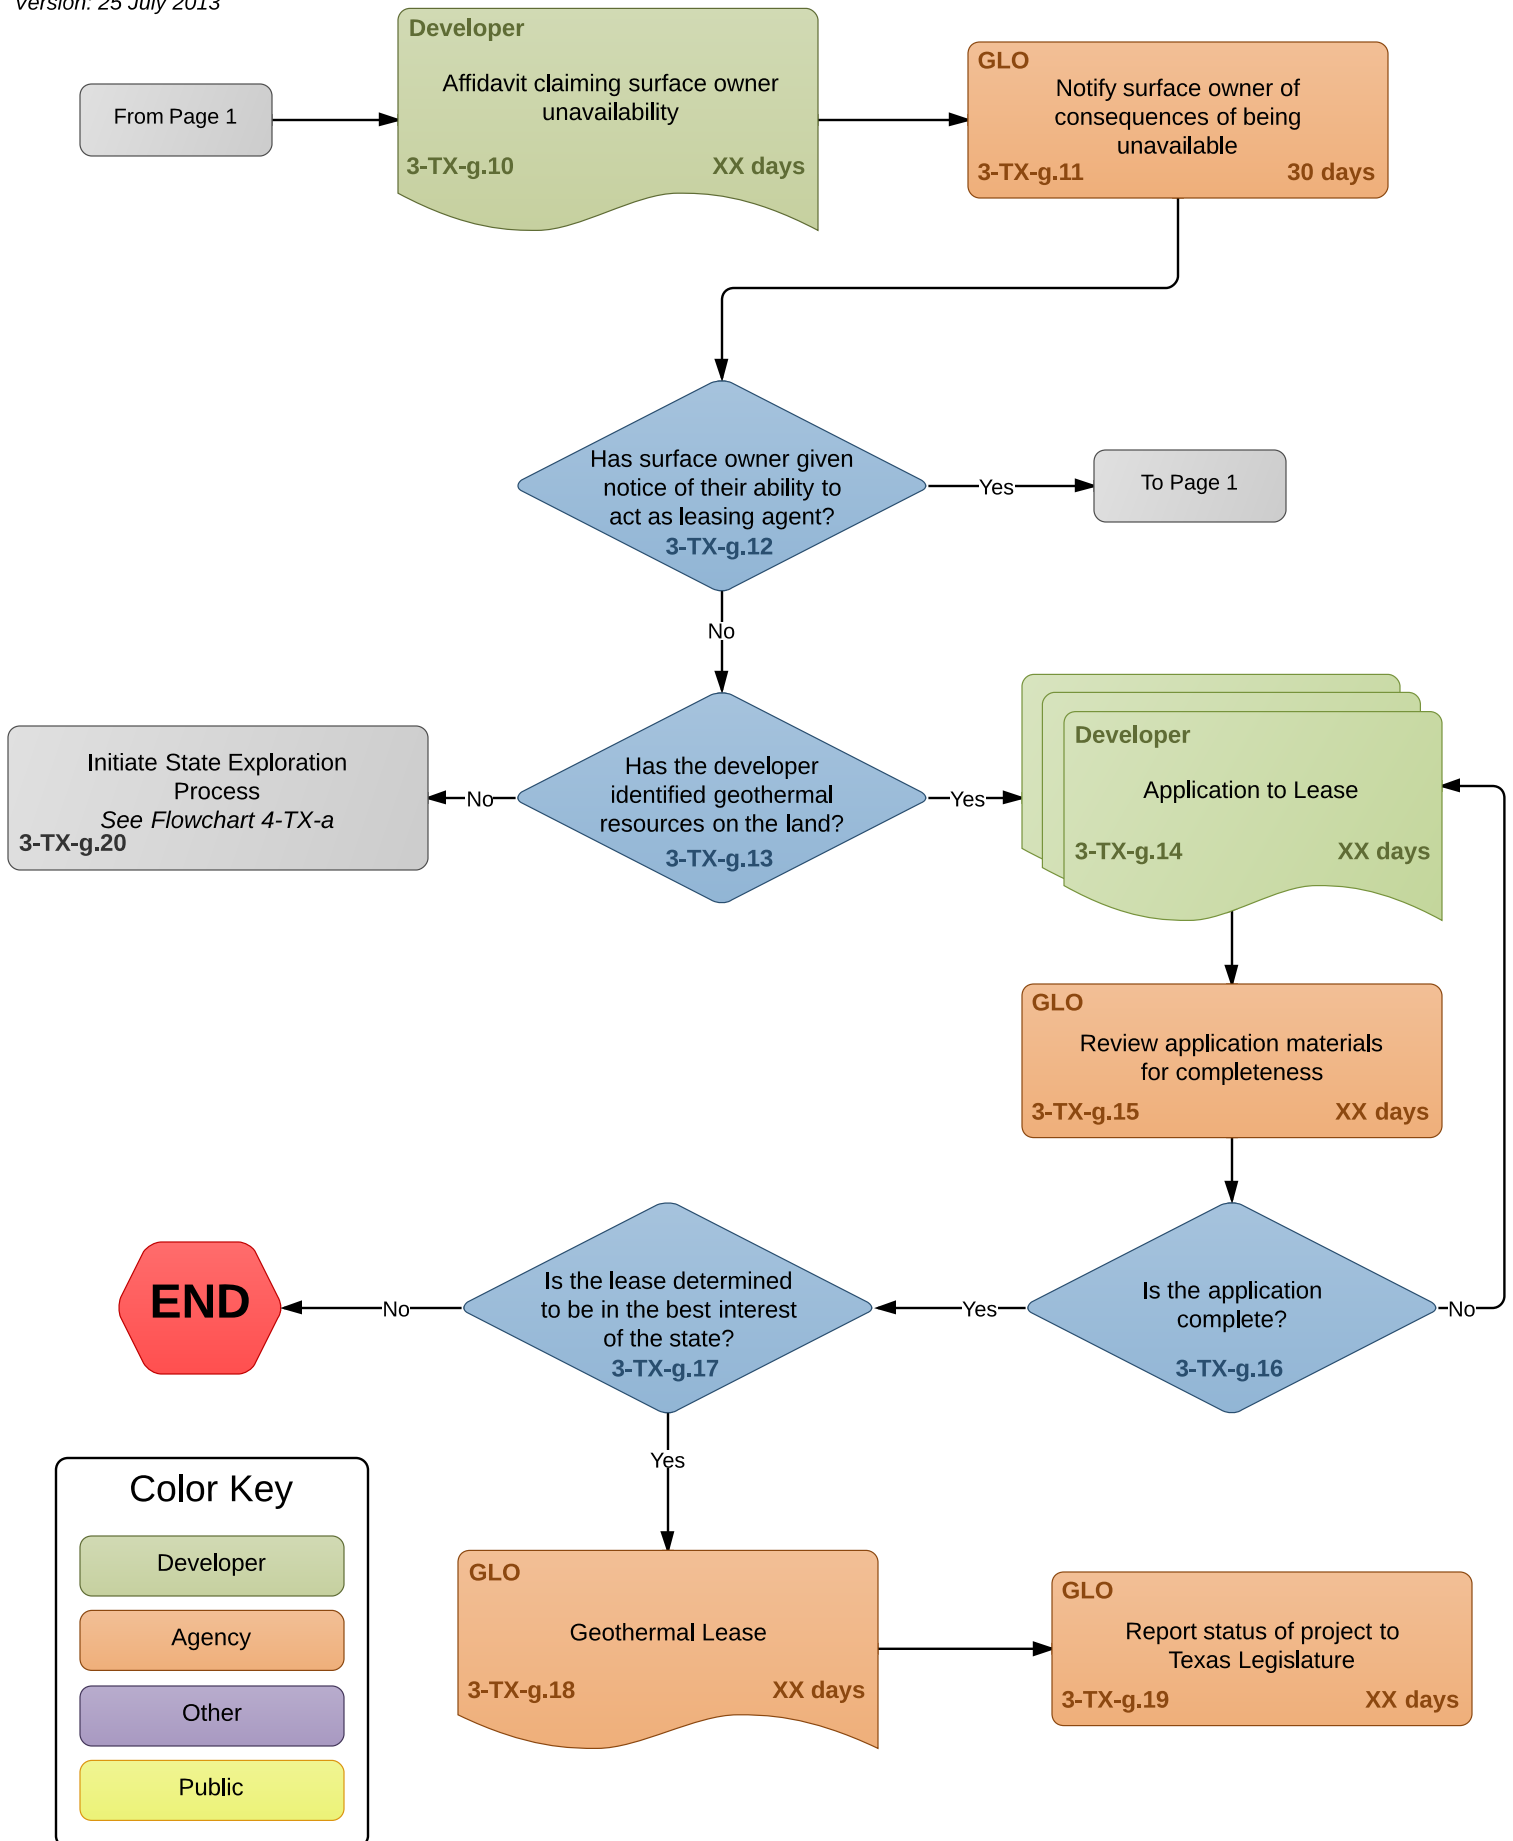

Flowchart 3-TX-g: Lease of Relinquishment Act Lands

Version: 25 July 2013

Page 1 of 2
Approximate Time Frame:
XX Days

Color Key

- Developer
- Agency
- Other
- Public

Flowchart 3-TX-g: Lease of Relinquishment Act Lands

Version: 25 July 2013

Color Key

Developer

Agency

Other

Public