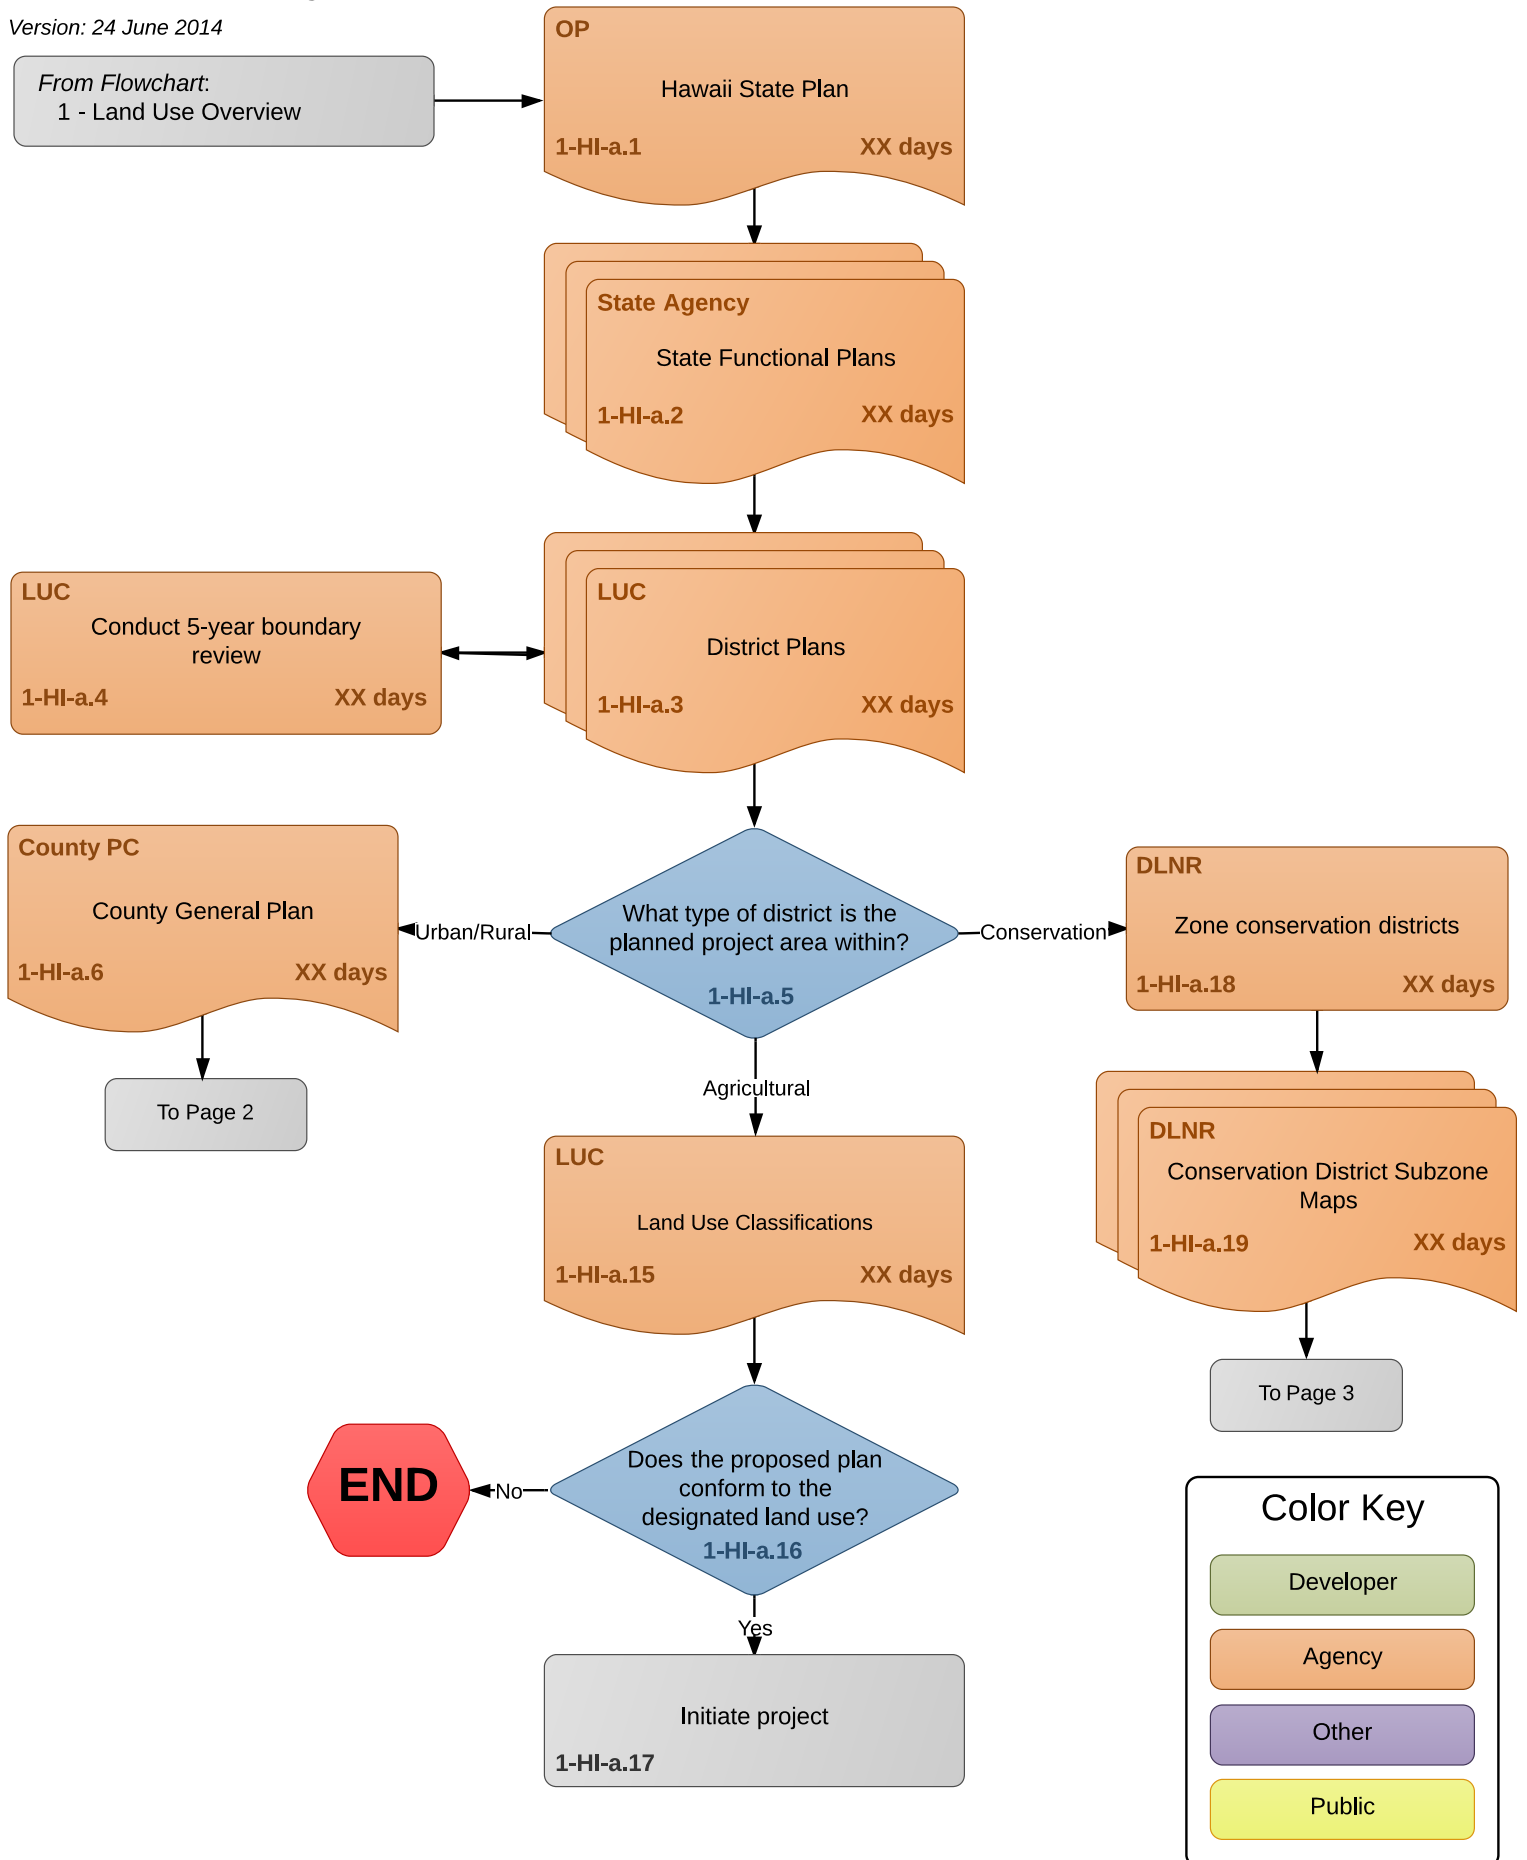

Flowchart 1-HI-a: Land Use Planning

Version: 24 June 2014

Color Key

- Developer
- Agency
- Other
- Public

Flowchart 1-HI-a (continued):
Land Use Planning