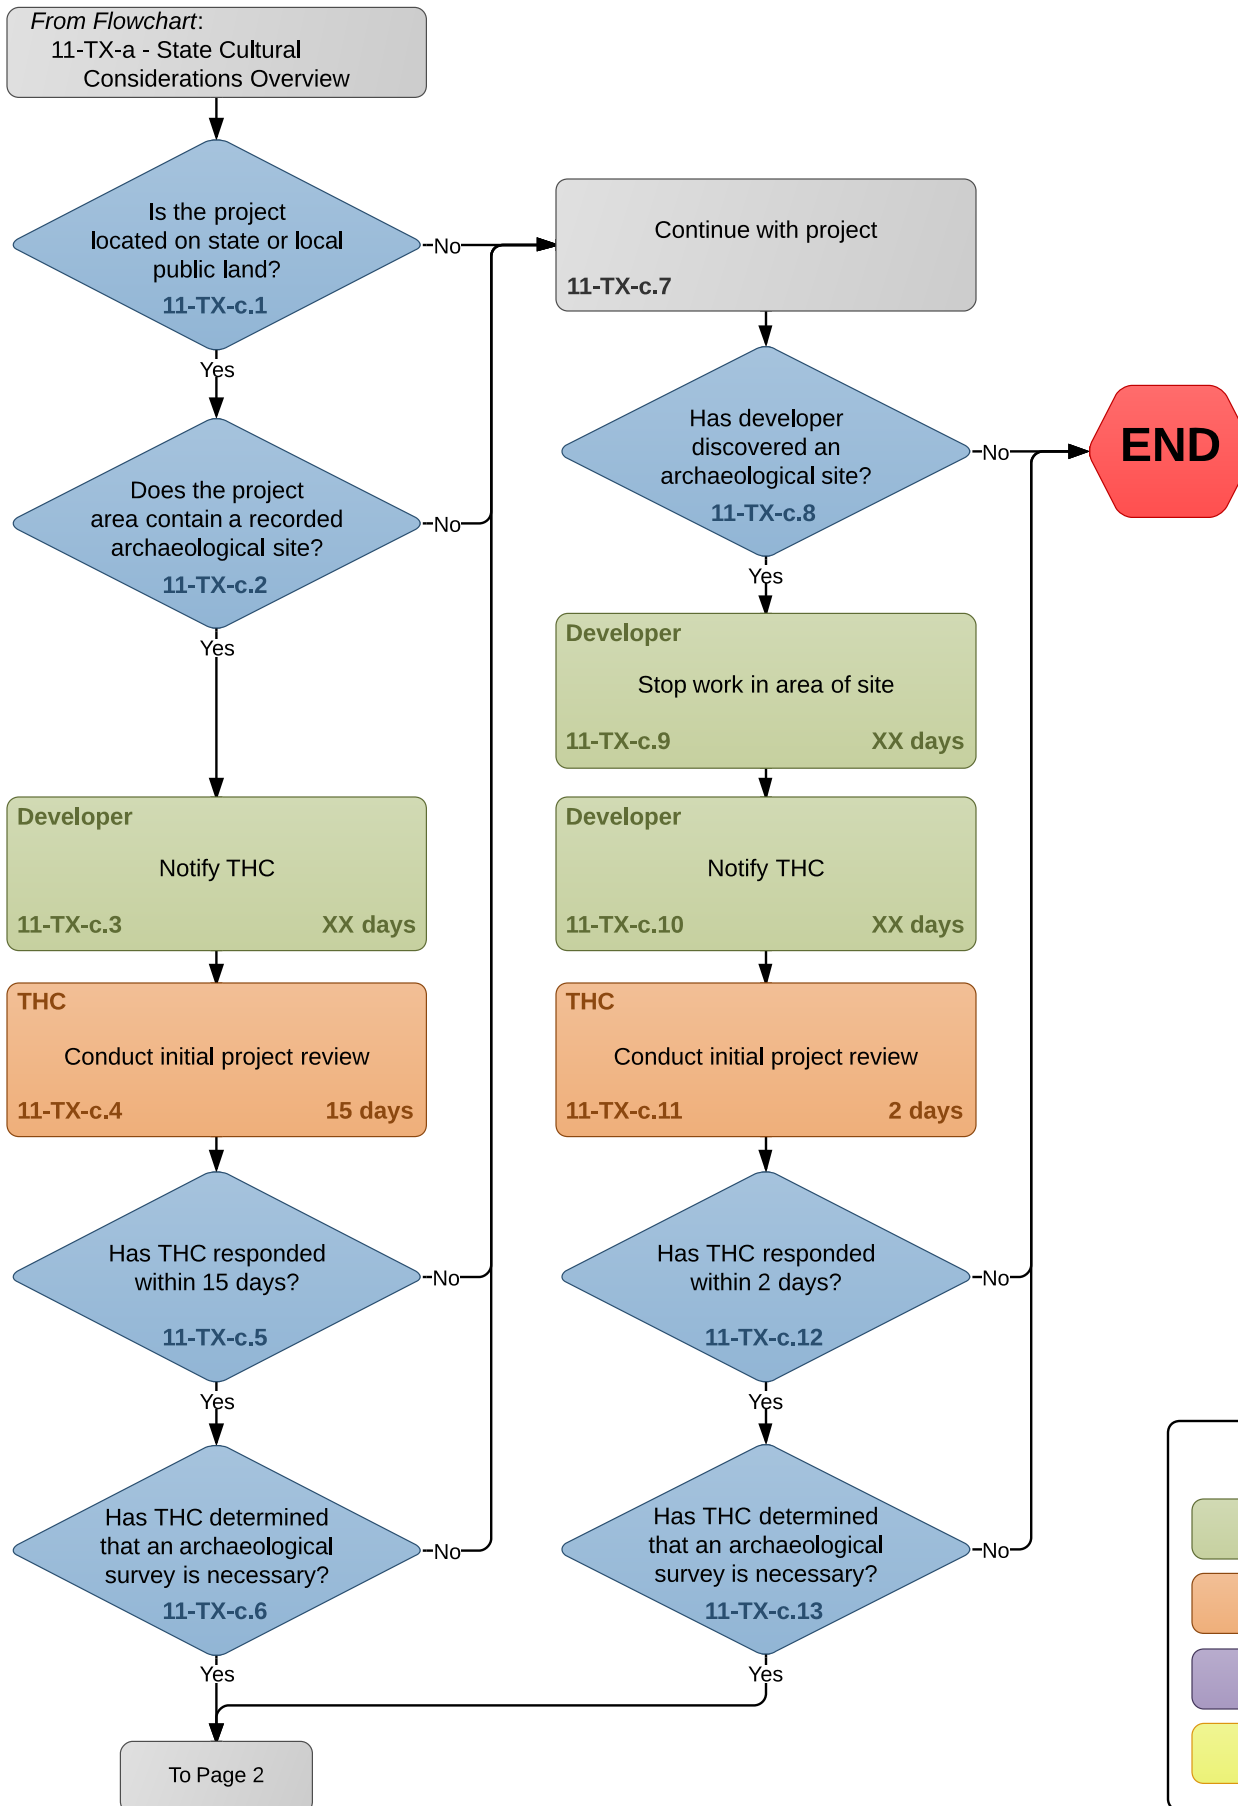

# Flowchart 11-TX-c: Cultural Resource Discovery Process

Version: 8 May 2013

Approximate Time Frame:  
XX Days

**Color Key**

- Developer
- Agency
- Other
- Public

# Flowchart 11-TX-c (continued): Cultural Resource Discovery Process

**Color Key**

- Developer
- Agency
- Other
- Public