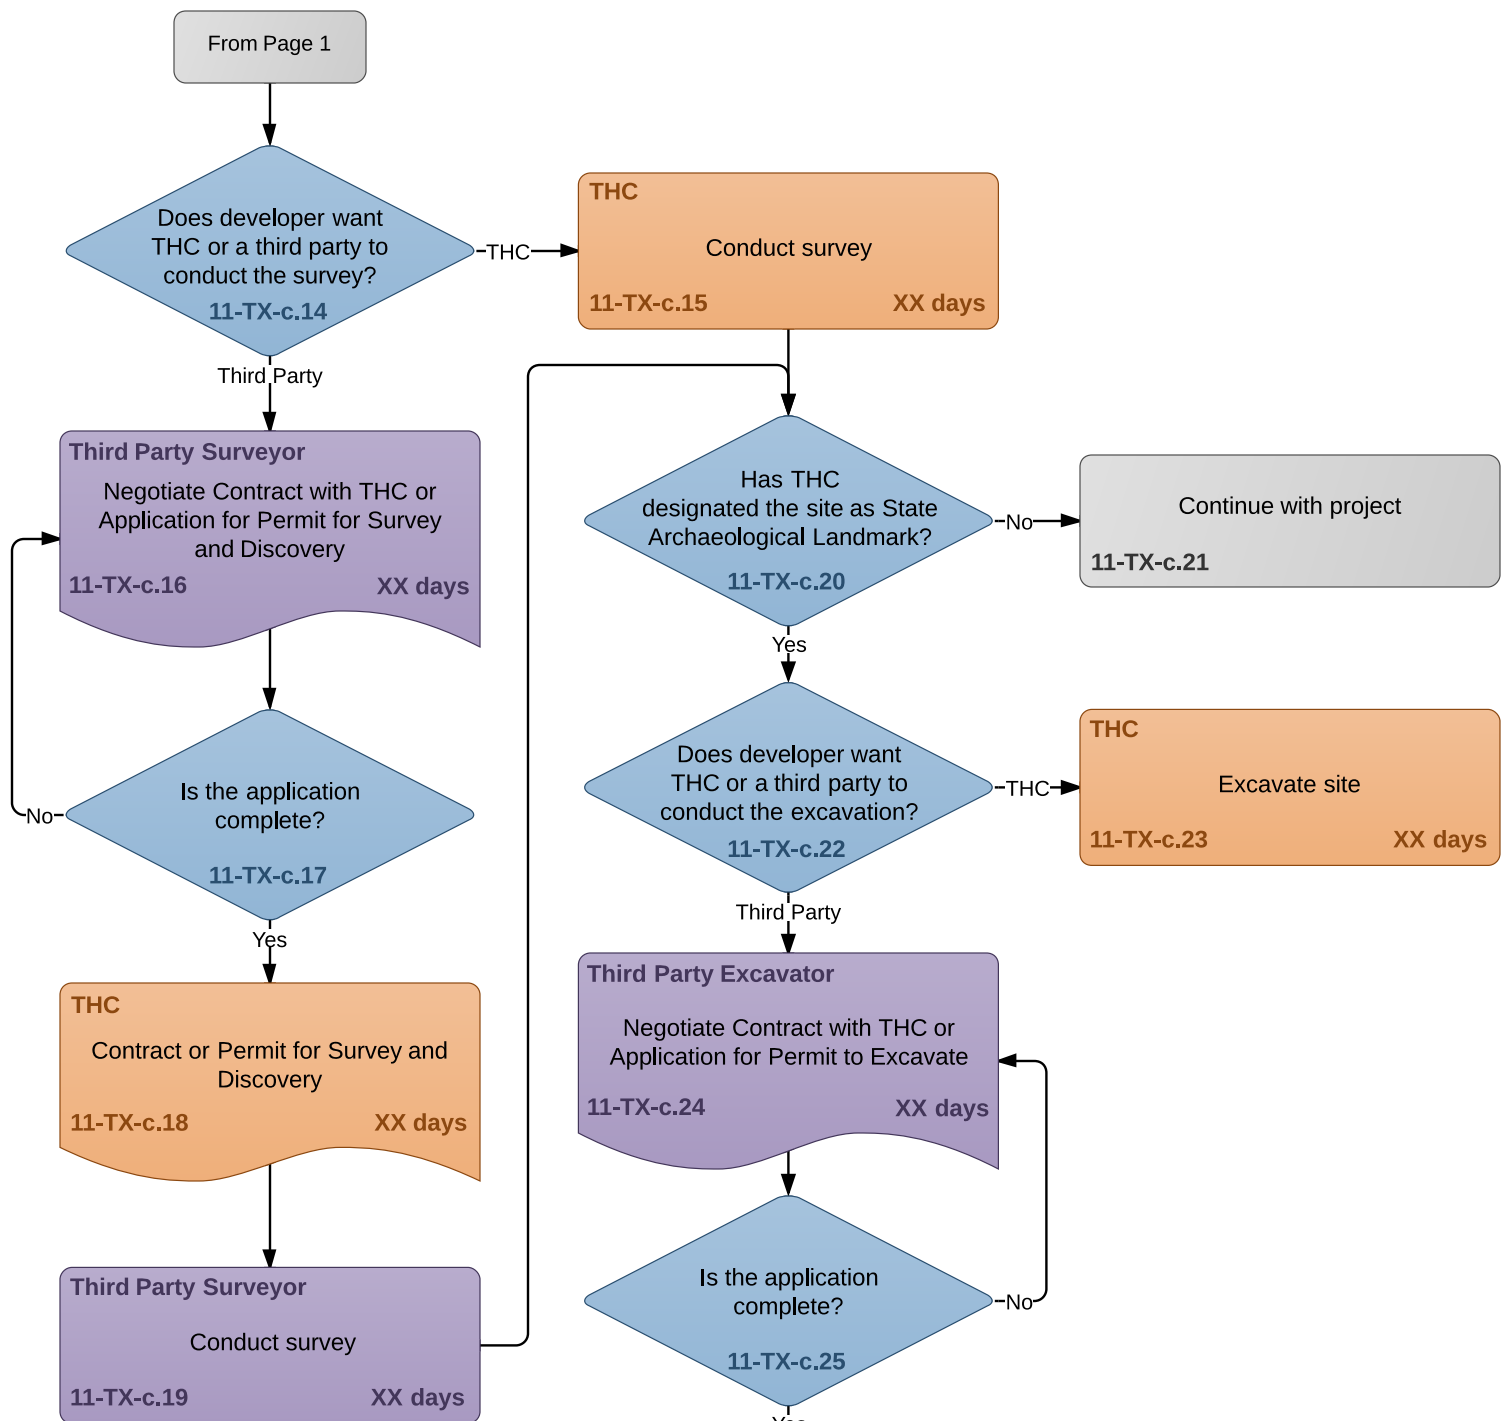

# Flowchart 11-TX-c: Cultural Resource Discovery Process

Version: 8 May 2013

Approximate Time Frame:  
XX Days

**Color Key**

- Developer
- Agency
- Other
- Public

# Flowchart 11-TX-c (continued): Cultural Resource Discovery Process

**Color Key**

- Developer
- Agency
- Other
- Public