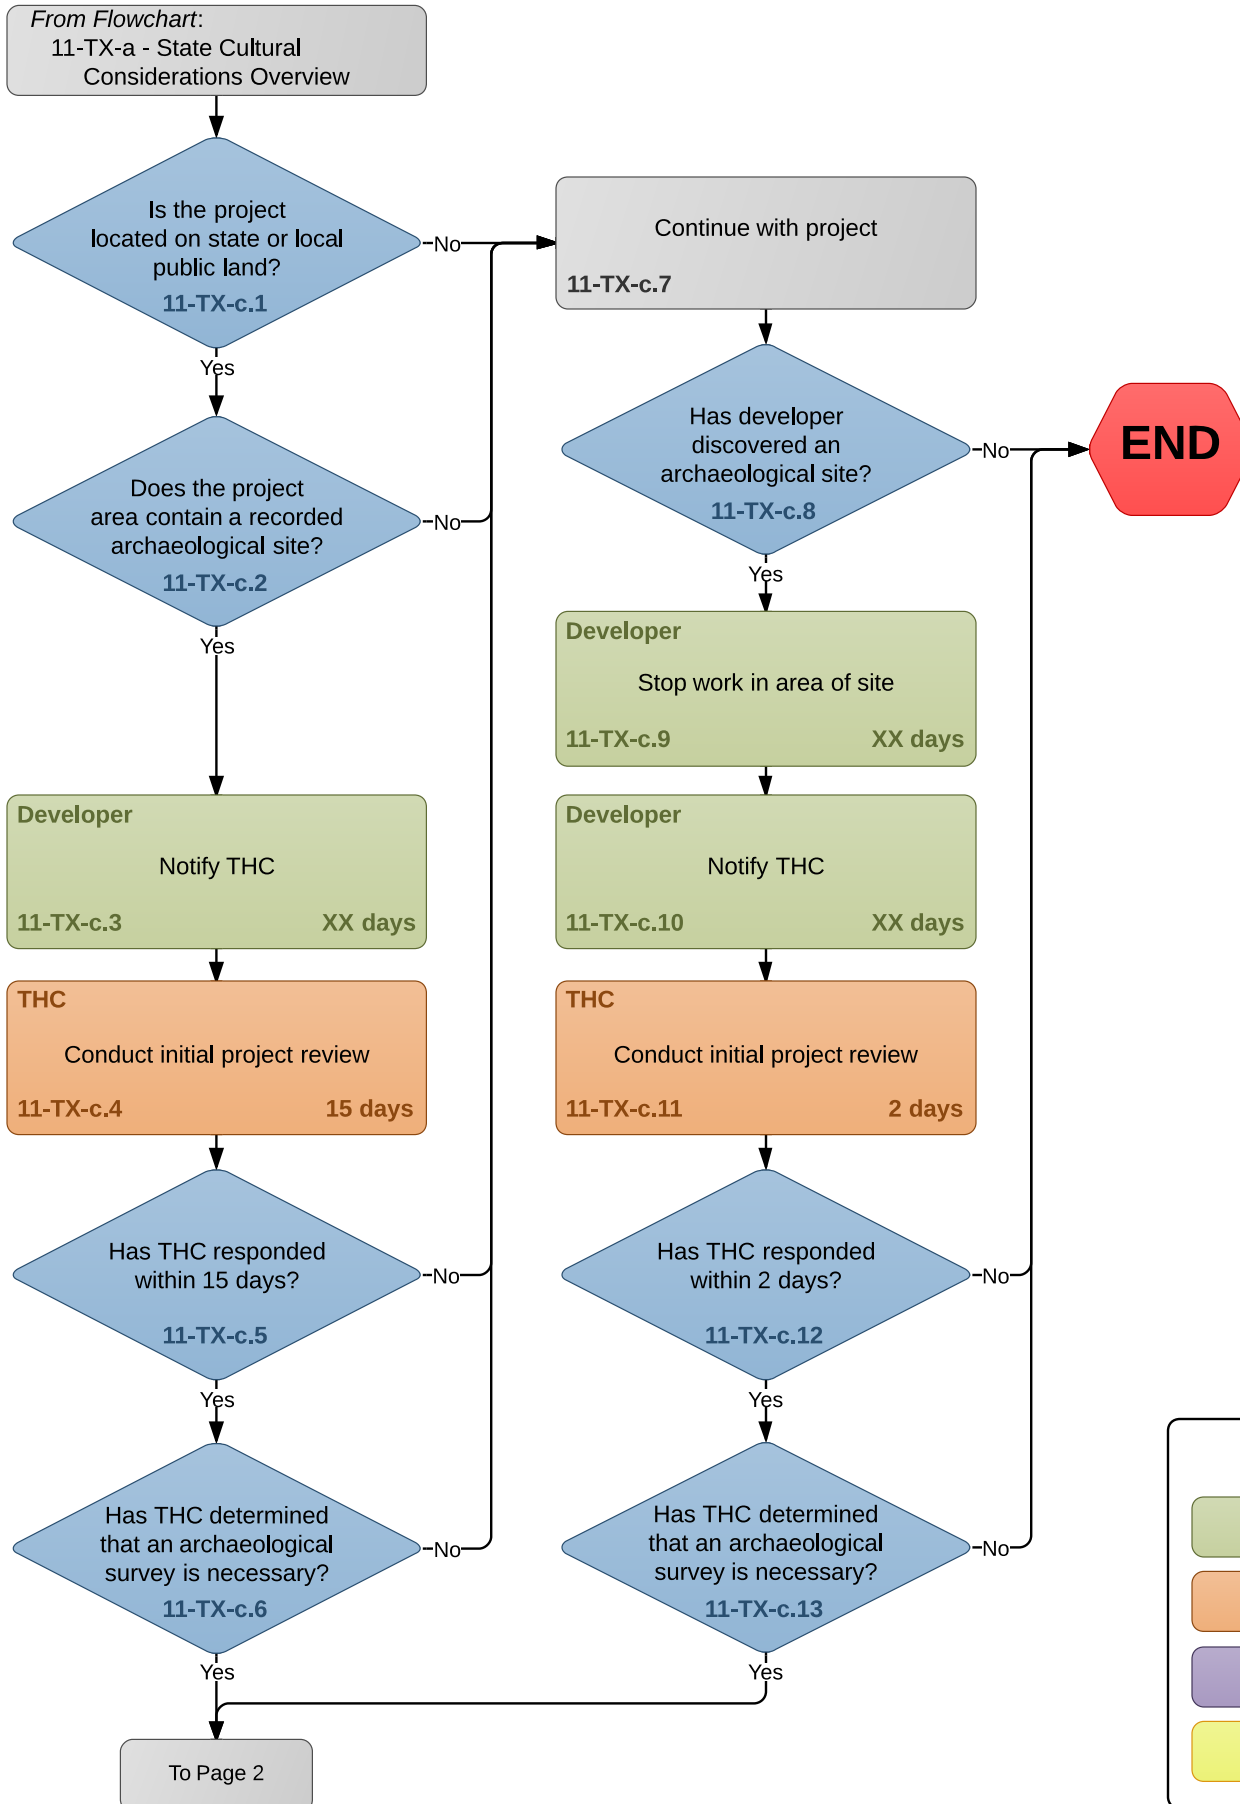

Flowchart 11-TX-c: Cultural Resource Discovery Process

Version: 8 May 2013

Approximate Time Frame:
XX Days

Flowchart 11-TX-c: Cultural Resource Discovery Process

Color Key

- Developer
- Agency
- Other
- Public