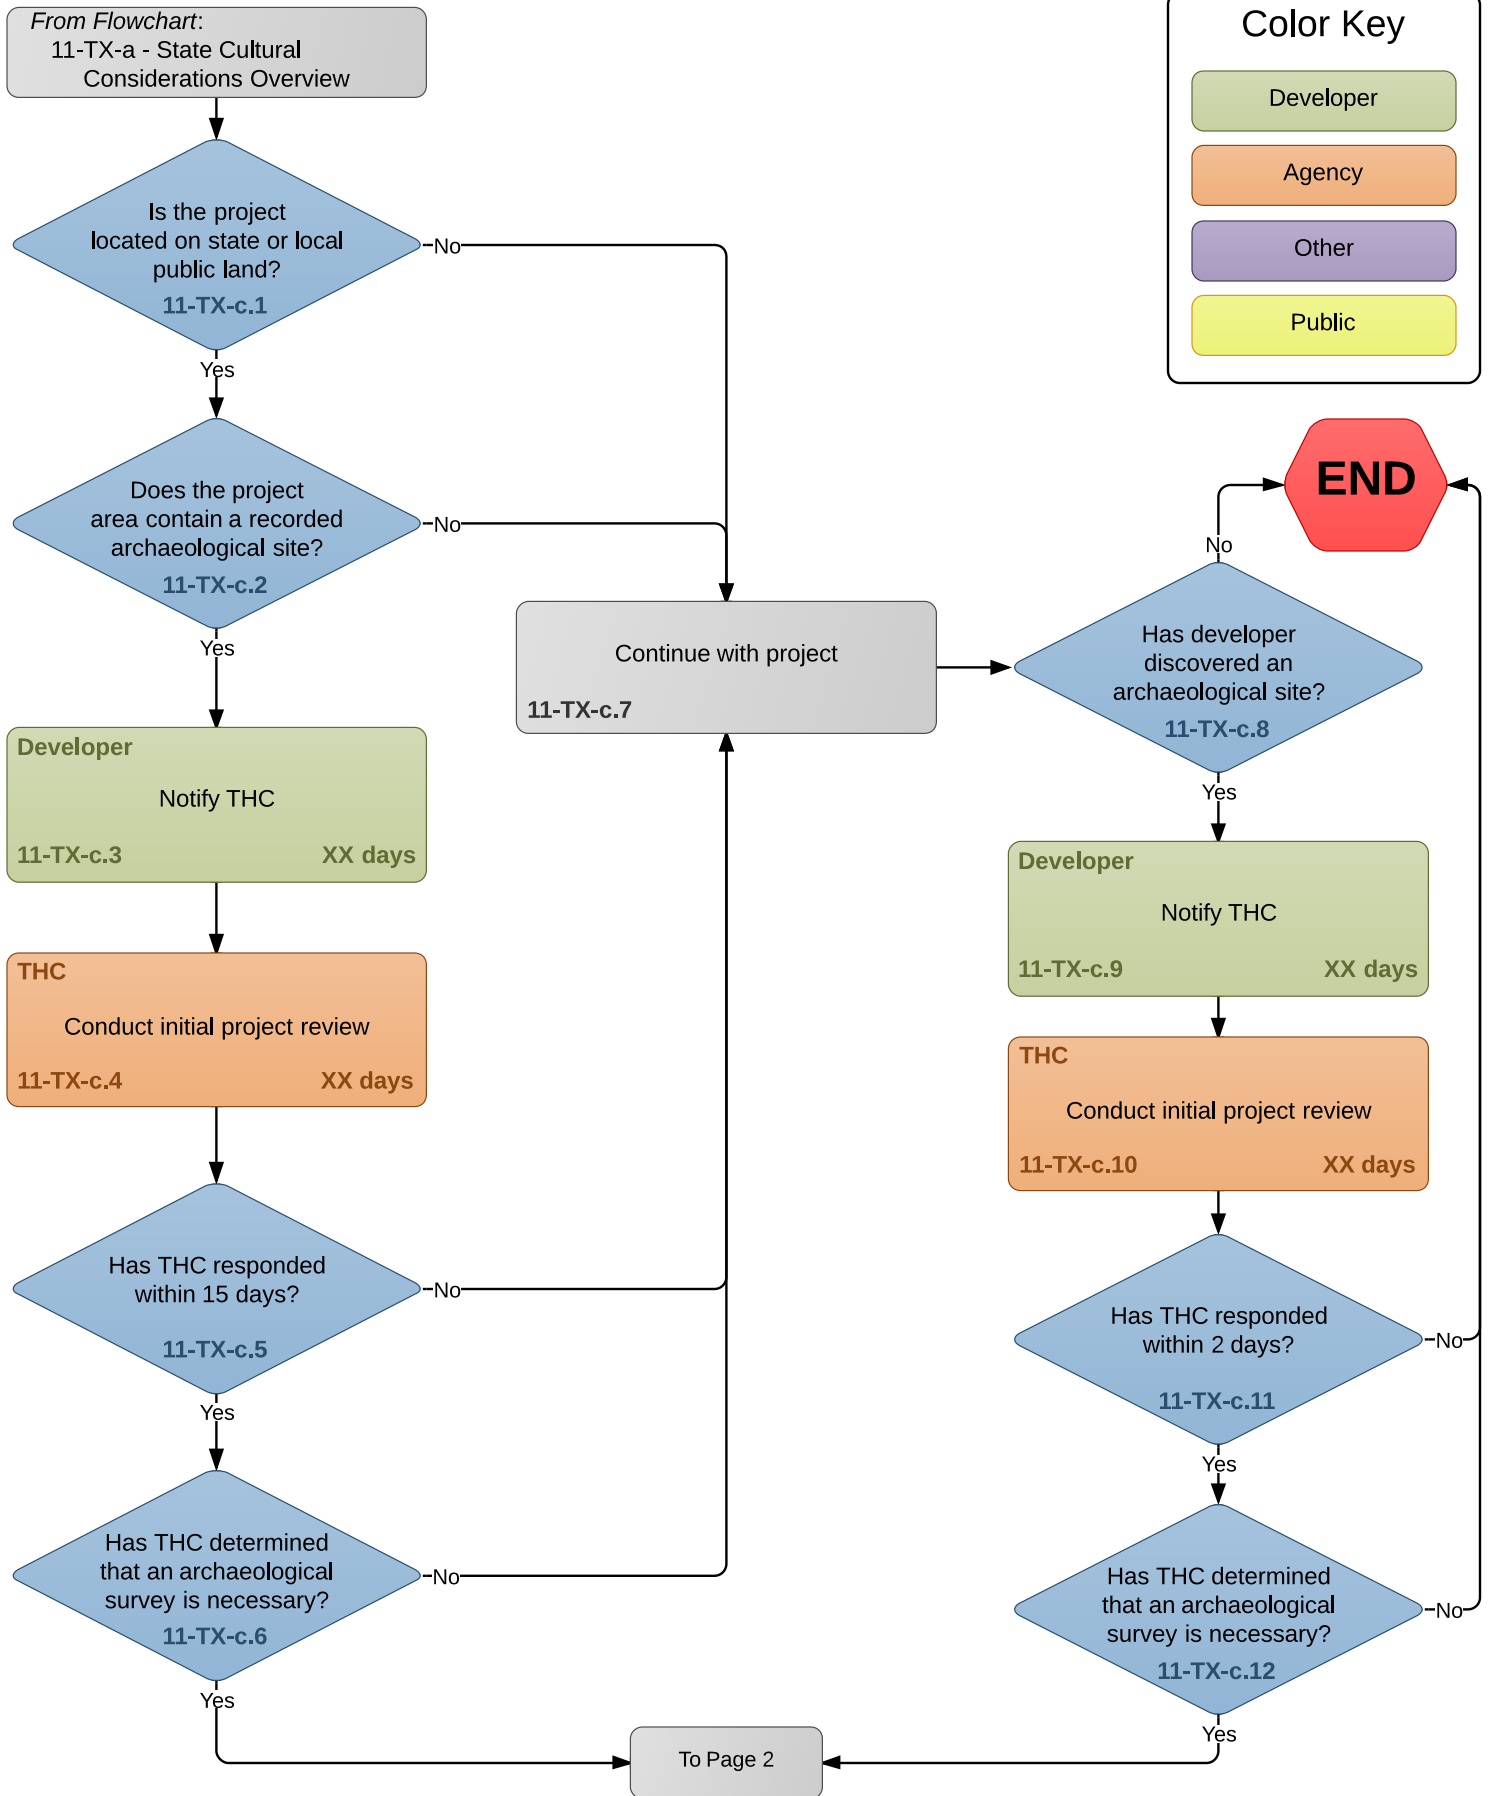

# Flowchart 11-TX-c: Cultural Resource Discovery Process

Version: 7 May 2013

Approximate Time Frame:  
XX Days

# Flowchart 11-TX-c: Cultural Resource Discovery Process