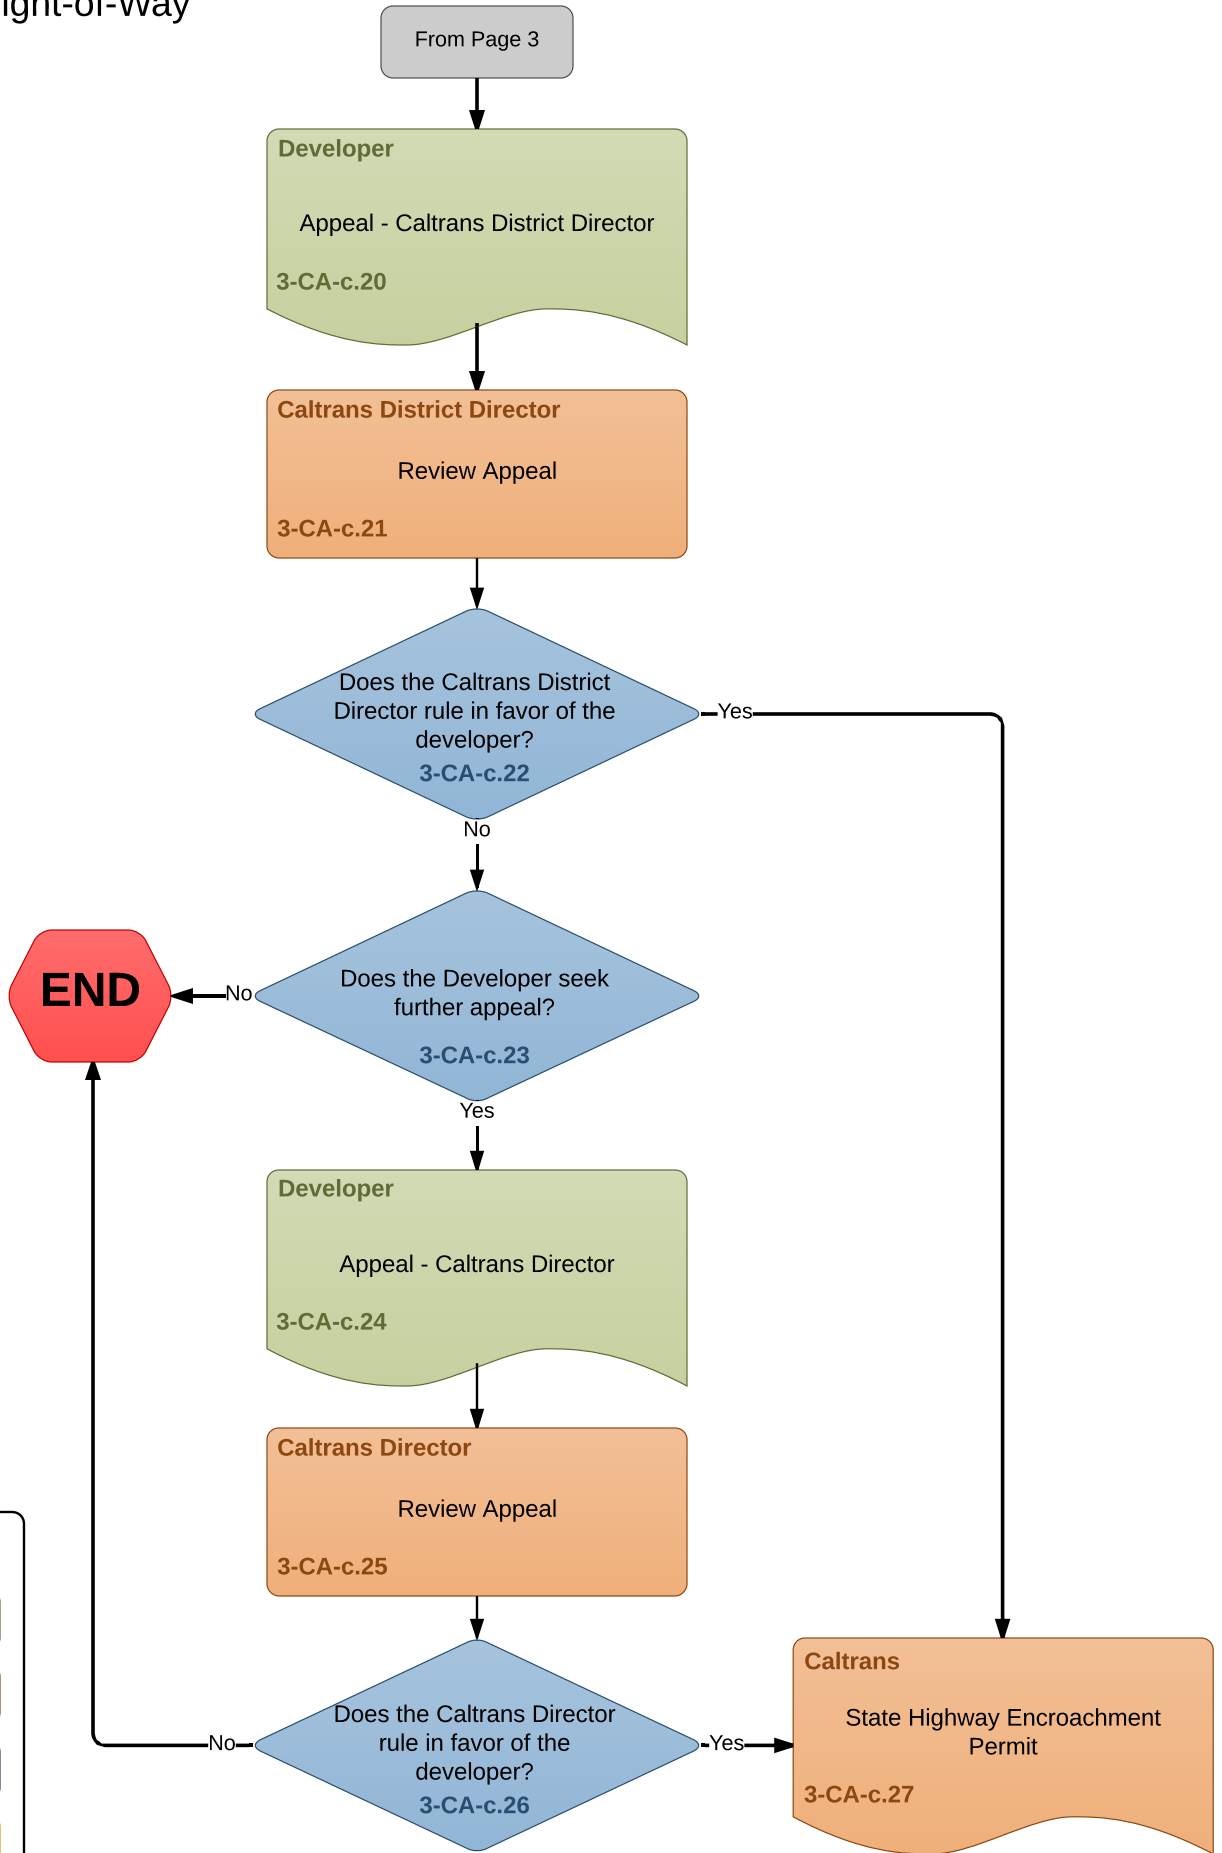

Flowchart 3-CA-c: State Highway Right-of-Way

Version: 26 September 2017

Flowchart 3-CA-c: (continued)
State Highway Right-of-Way

Flowchart 3-CA-c: (continued)
 State Highway Right-of-Way

Color Key

- Developer
- Agency
- Other
- Public