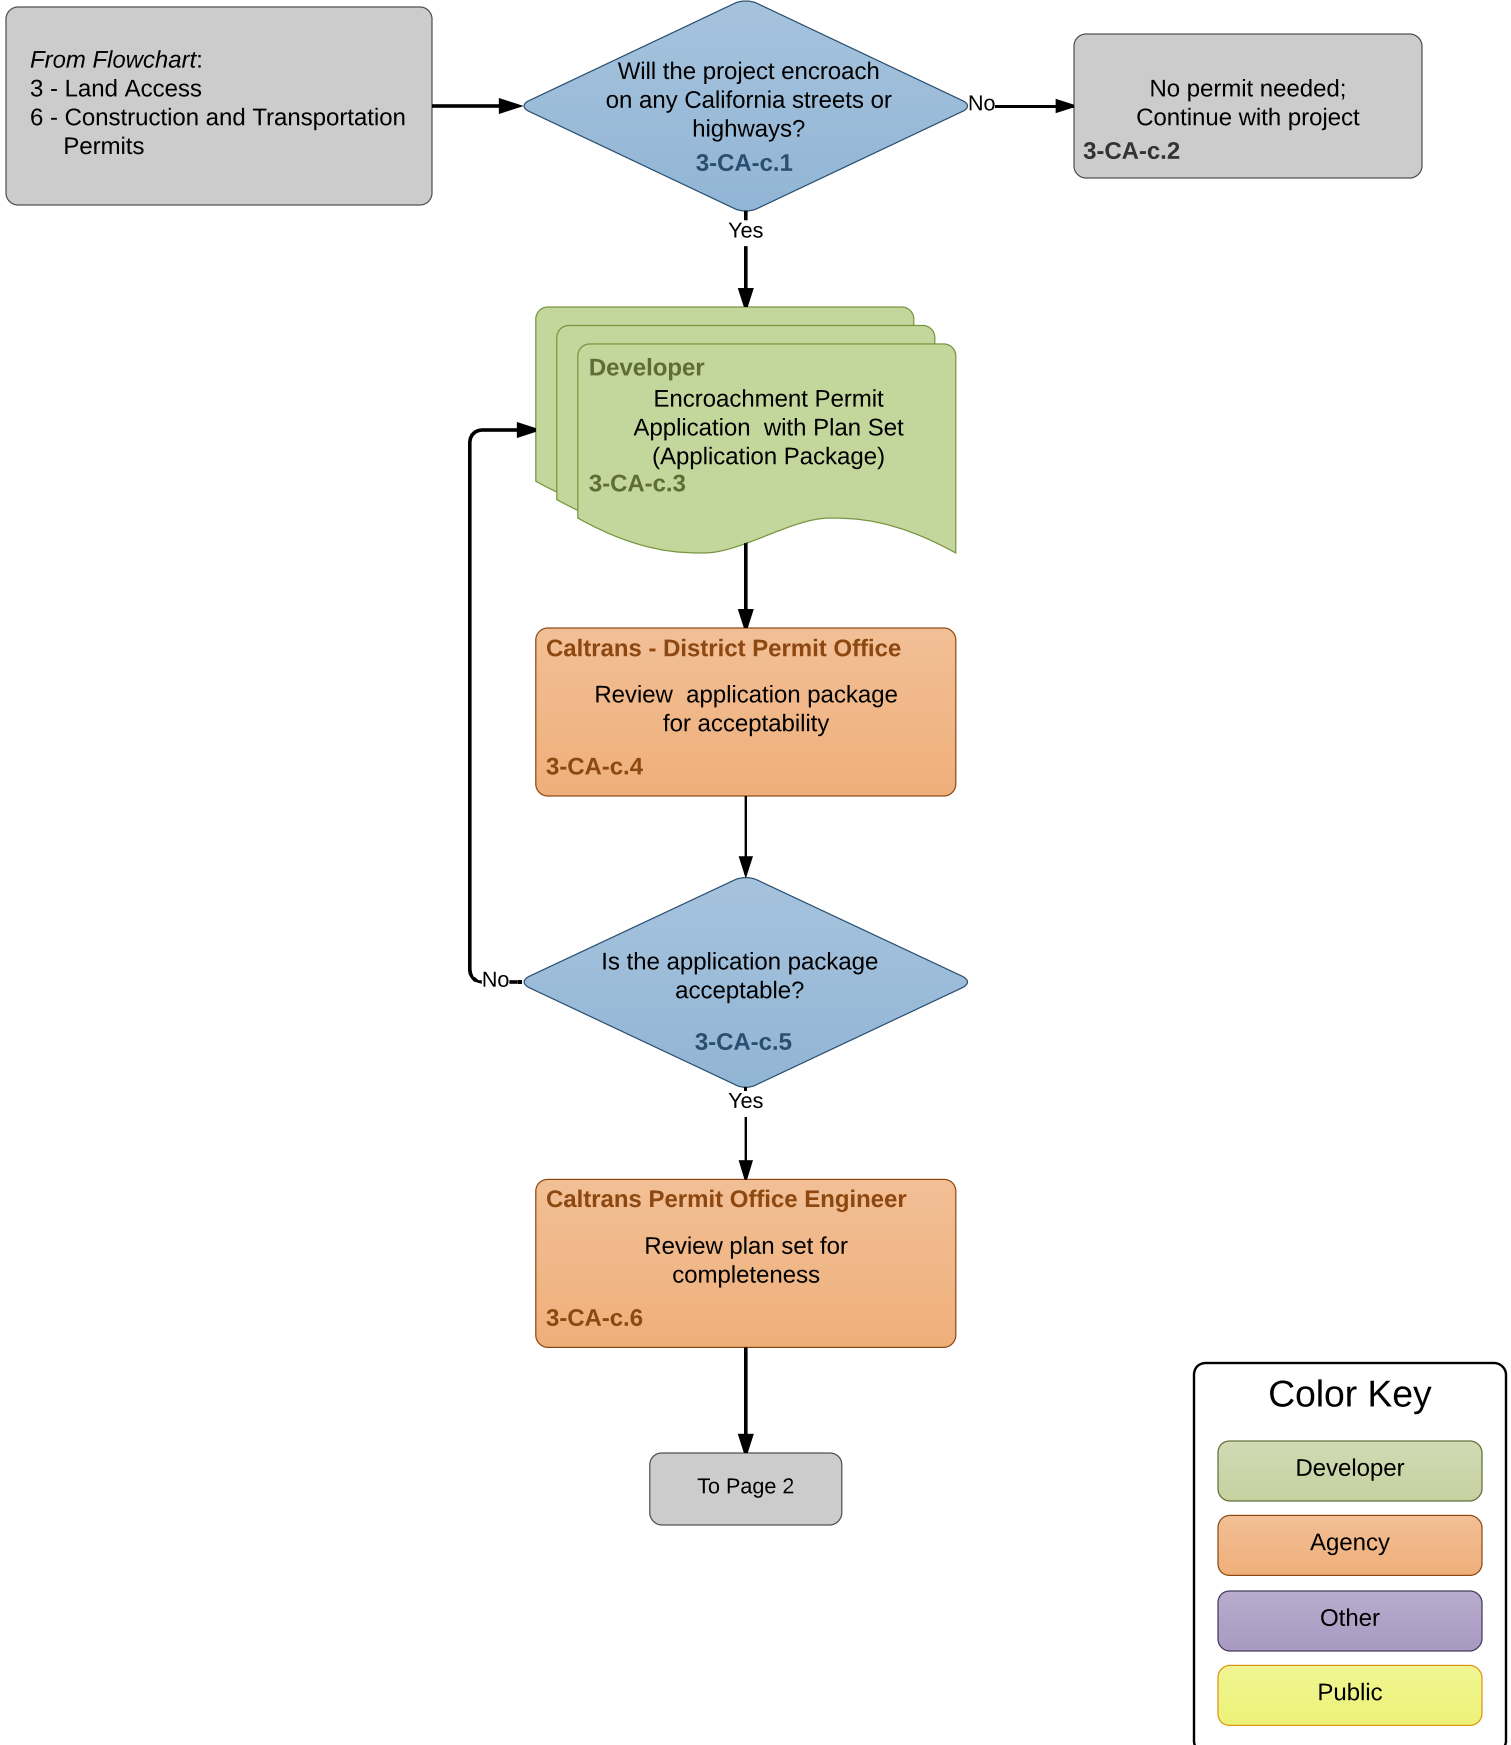

Flowchart 3-CA-c: State Highway Right-of-Way

Version: 26 September 2017

Flowchart 3-CA-c: (continued)
State Highway Right-of-Way

Flowchart 3-CA-c: (continued)
 State Highway Right-of-Way

Color Key

- Developer
- Agency
- Other
- Public