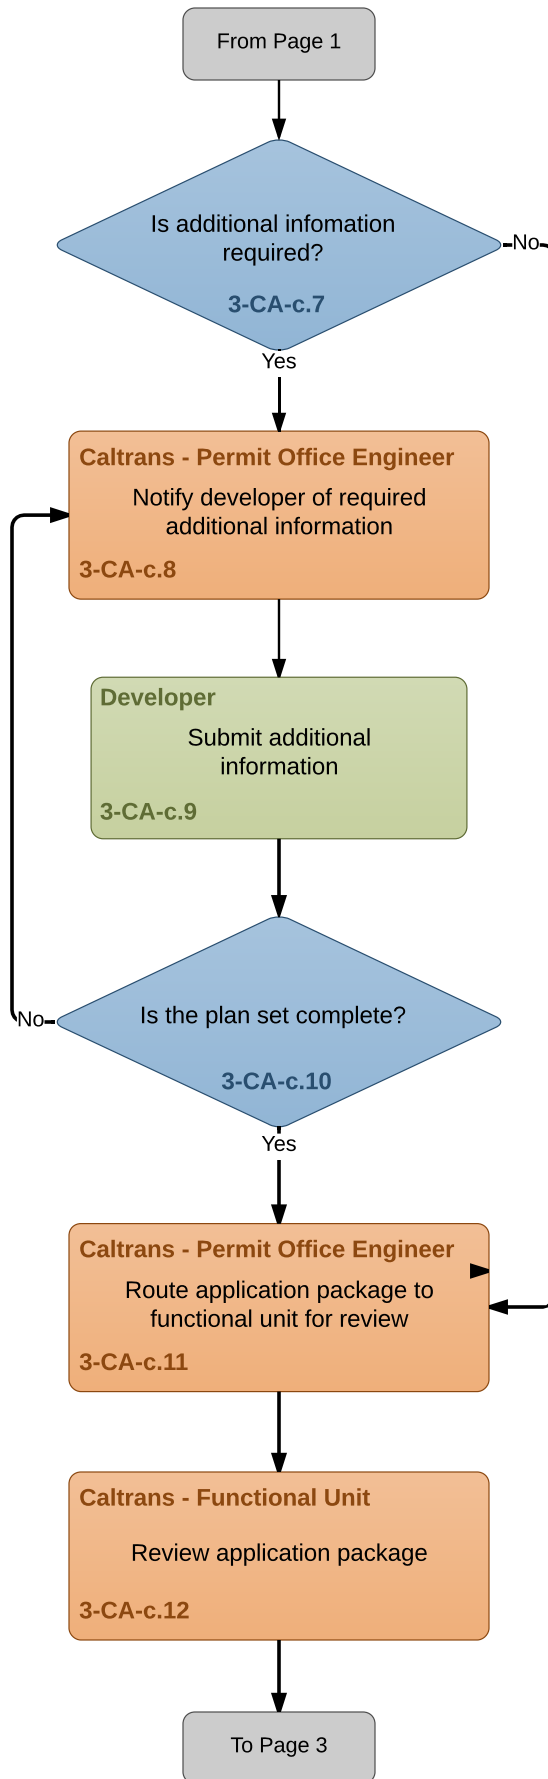

Flowchart 3-CA-c: State Highway Right-of-Way

Version: 26 September 2017

Flowchart 3-CA-c: (continued)
State Highway Right-of-Way

Flowchart 3-CA-c: (continued)
 State Highway Right-of-Way

Color Key

- Developer
- Agency
- Other
- Public