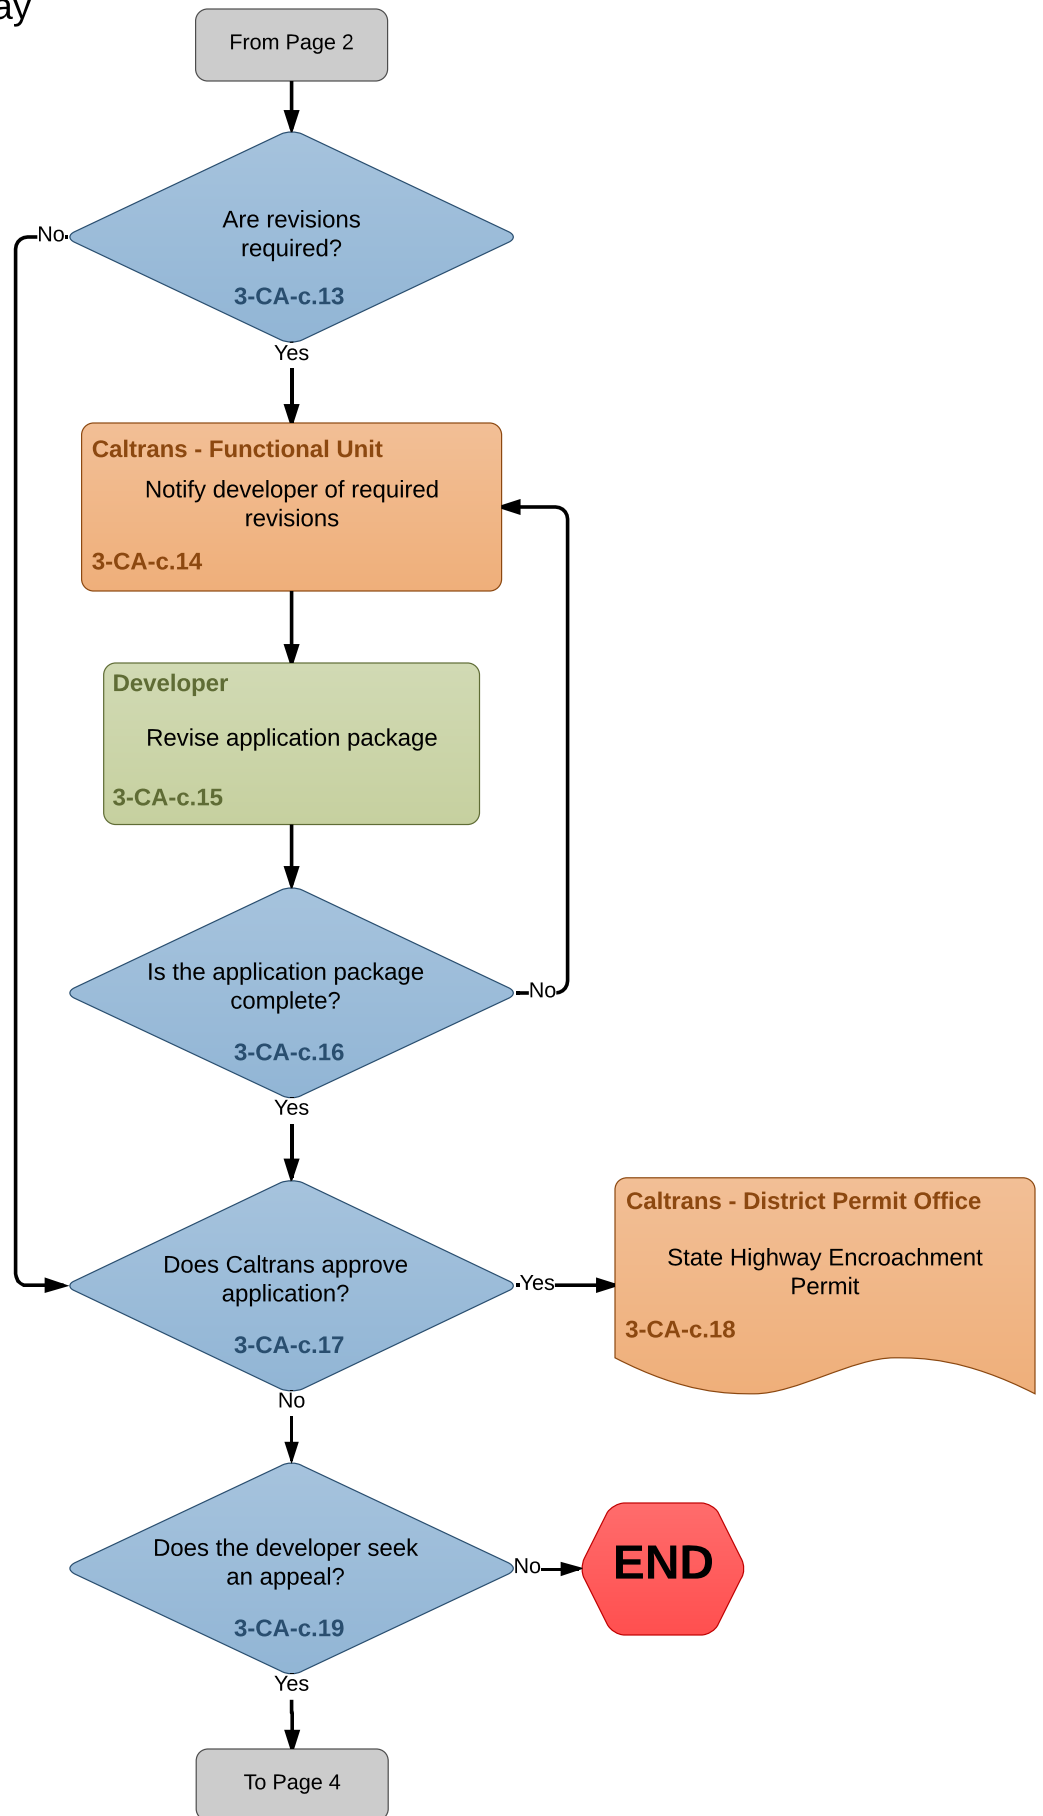

Flowchart 3-CA-c: State Highway Right-of-Way

Version: 26 September 2017

Flowchart 3-CA-c: (continued)
State Highway Right-of-Way

Flowchart 3-CA-c: (continued)
 State Highway Right-of-Way

Color Key

- Developer
- Agency
- Other
- Public