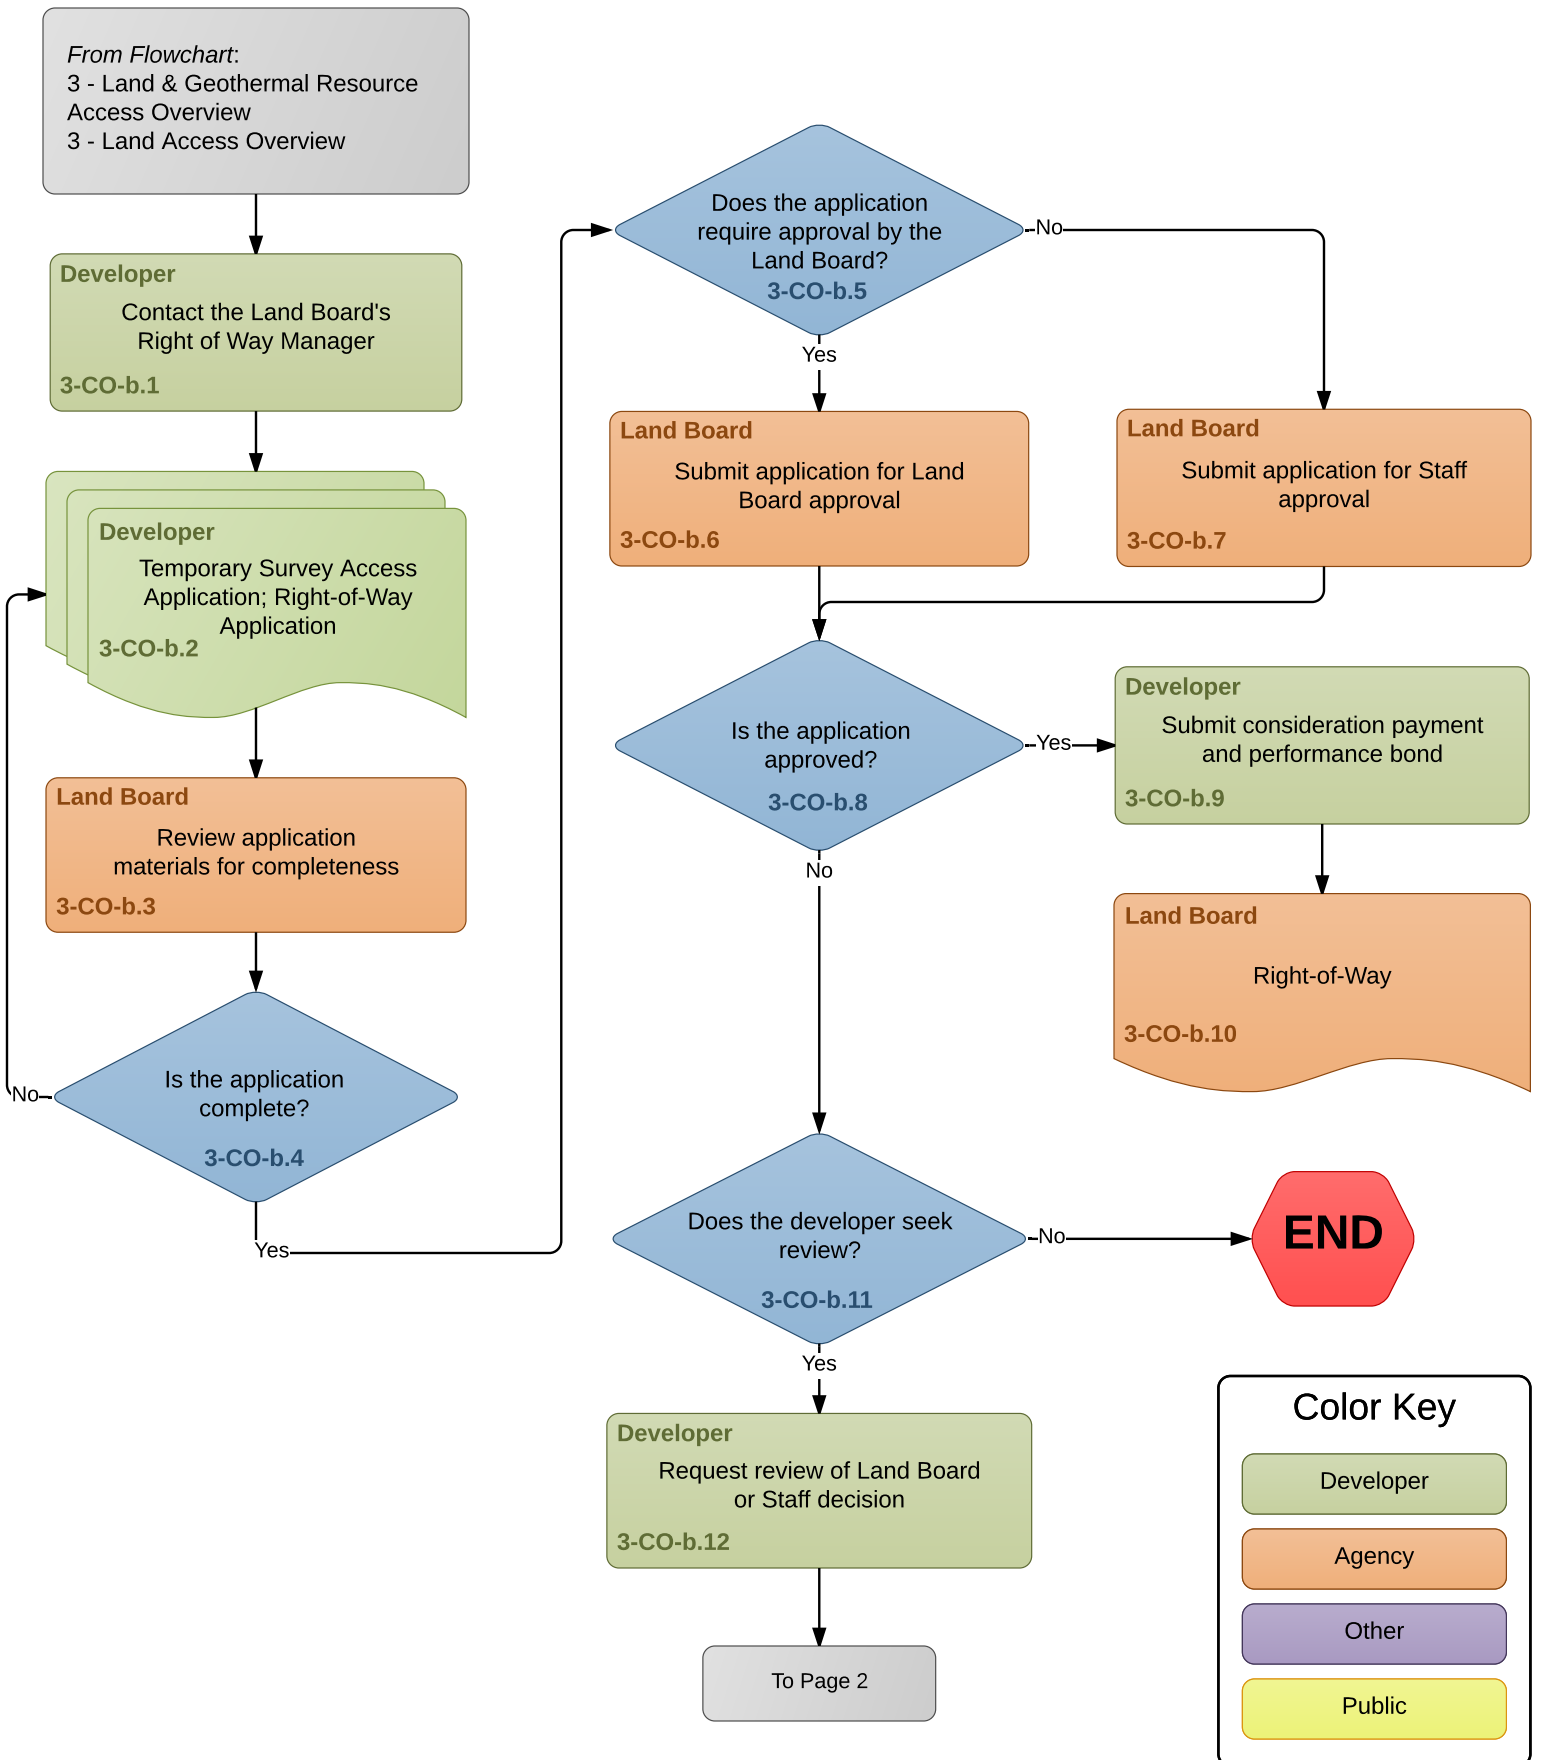

Flowchart 3-CO-b: State Land Right-of-Way

Version: 20 January 2016

Flowchart 3-CO-b (continued):
State Land Right-of-Way