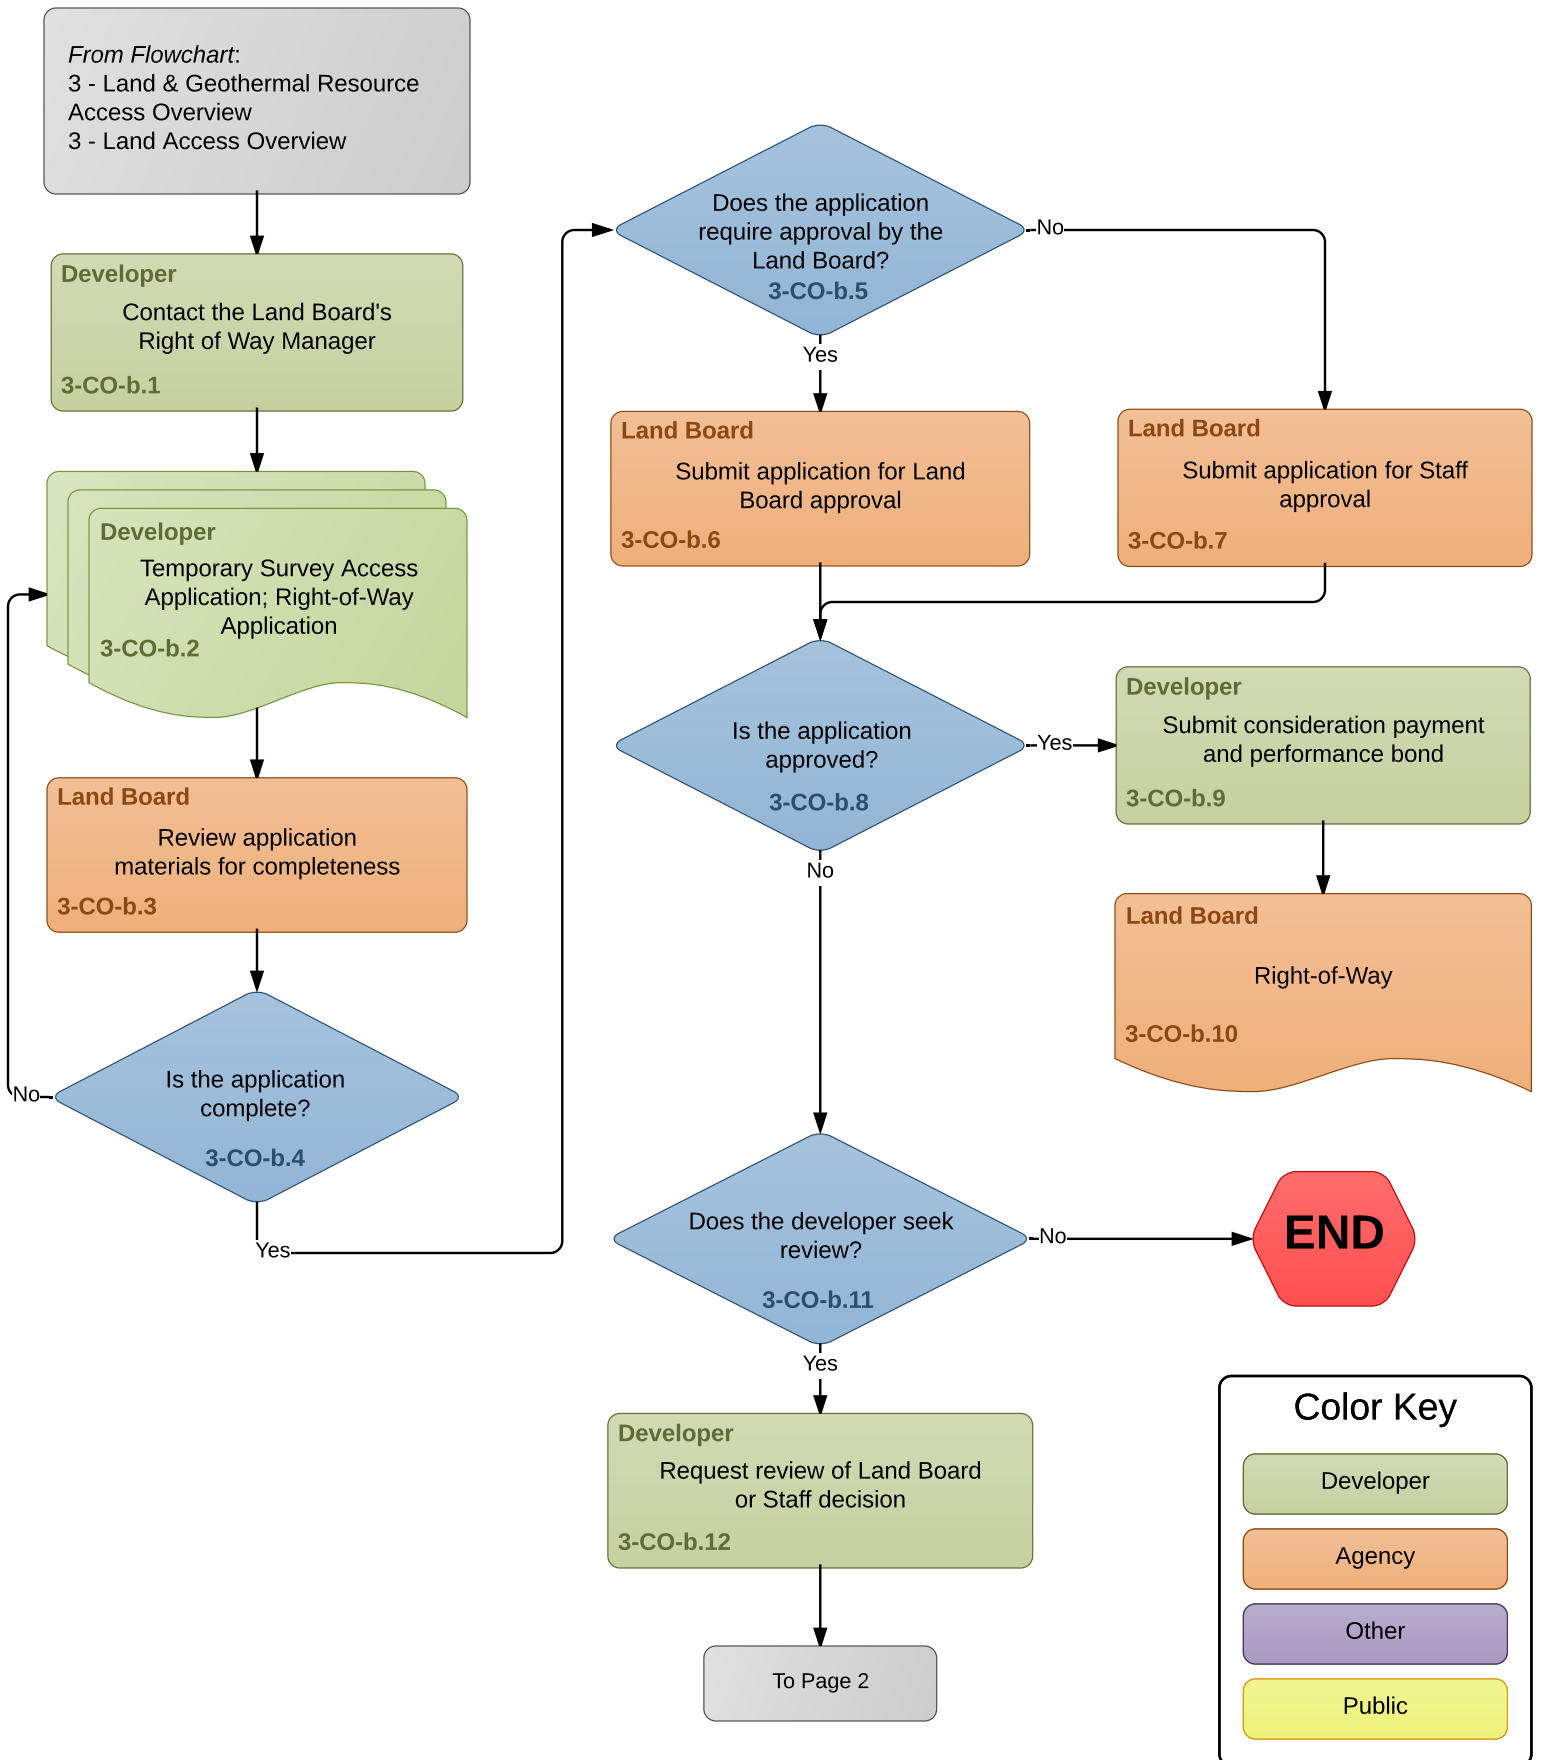

Flowchart 3-CO-b: State Right of Way Process

Version: 20 January 2016

Flowchart 3-CO-b (continued):
 Right of Way Process for State Land Board Land