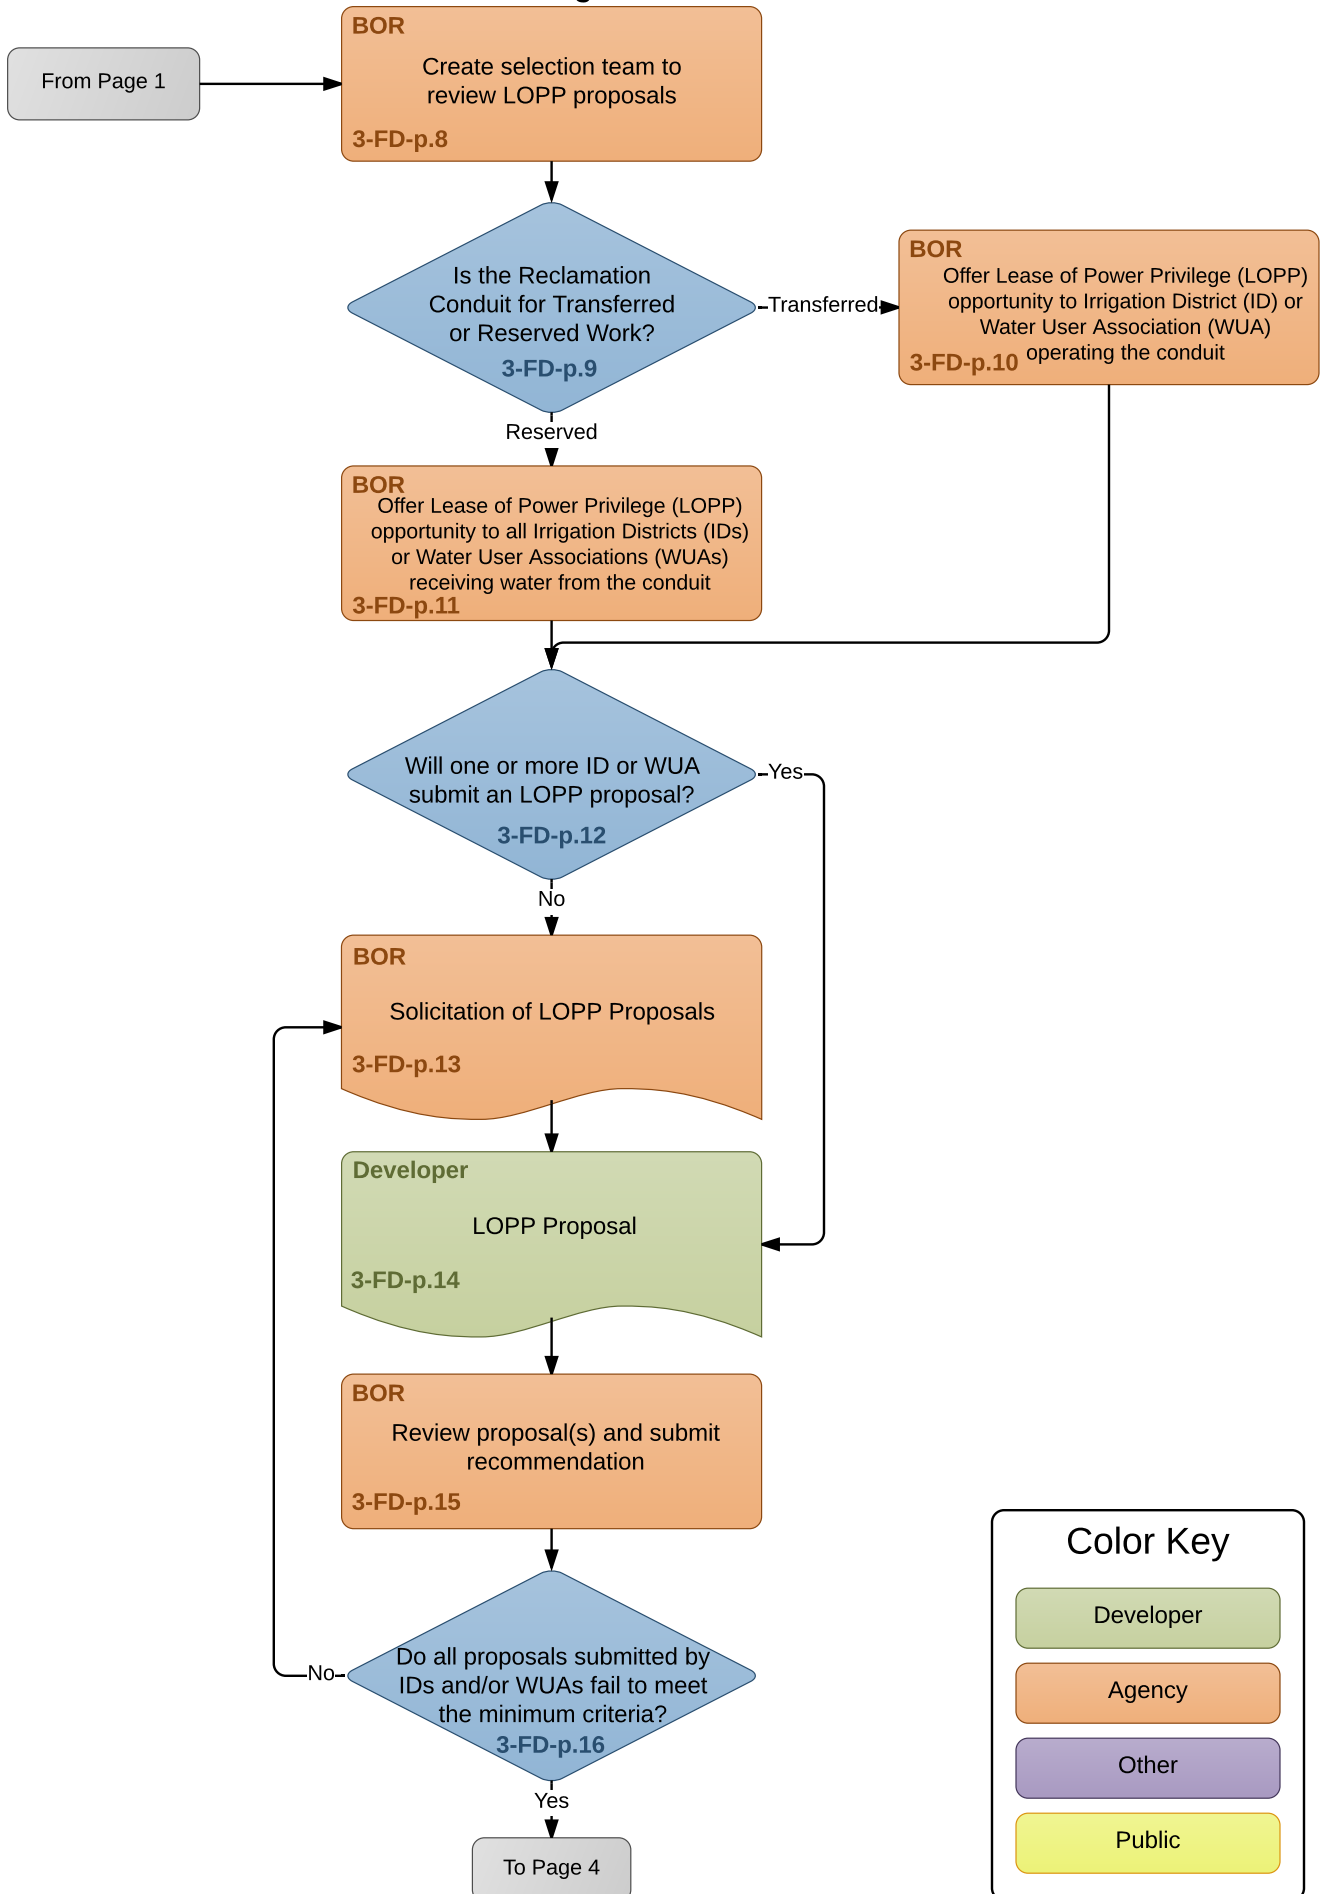

Flowchart 3-FD-p: Bureau of Reclamation Lease of Power Privilege

Version: 15 April 2016

Flowchart 3-FD-p (continued):
 Bureau of Reclamation Lease of Power Privilege

Color Key

- Developer (Green)
- Agency (Orange)
- Other (Purple)
- Public (Yellow)