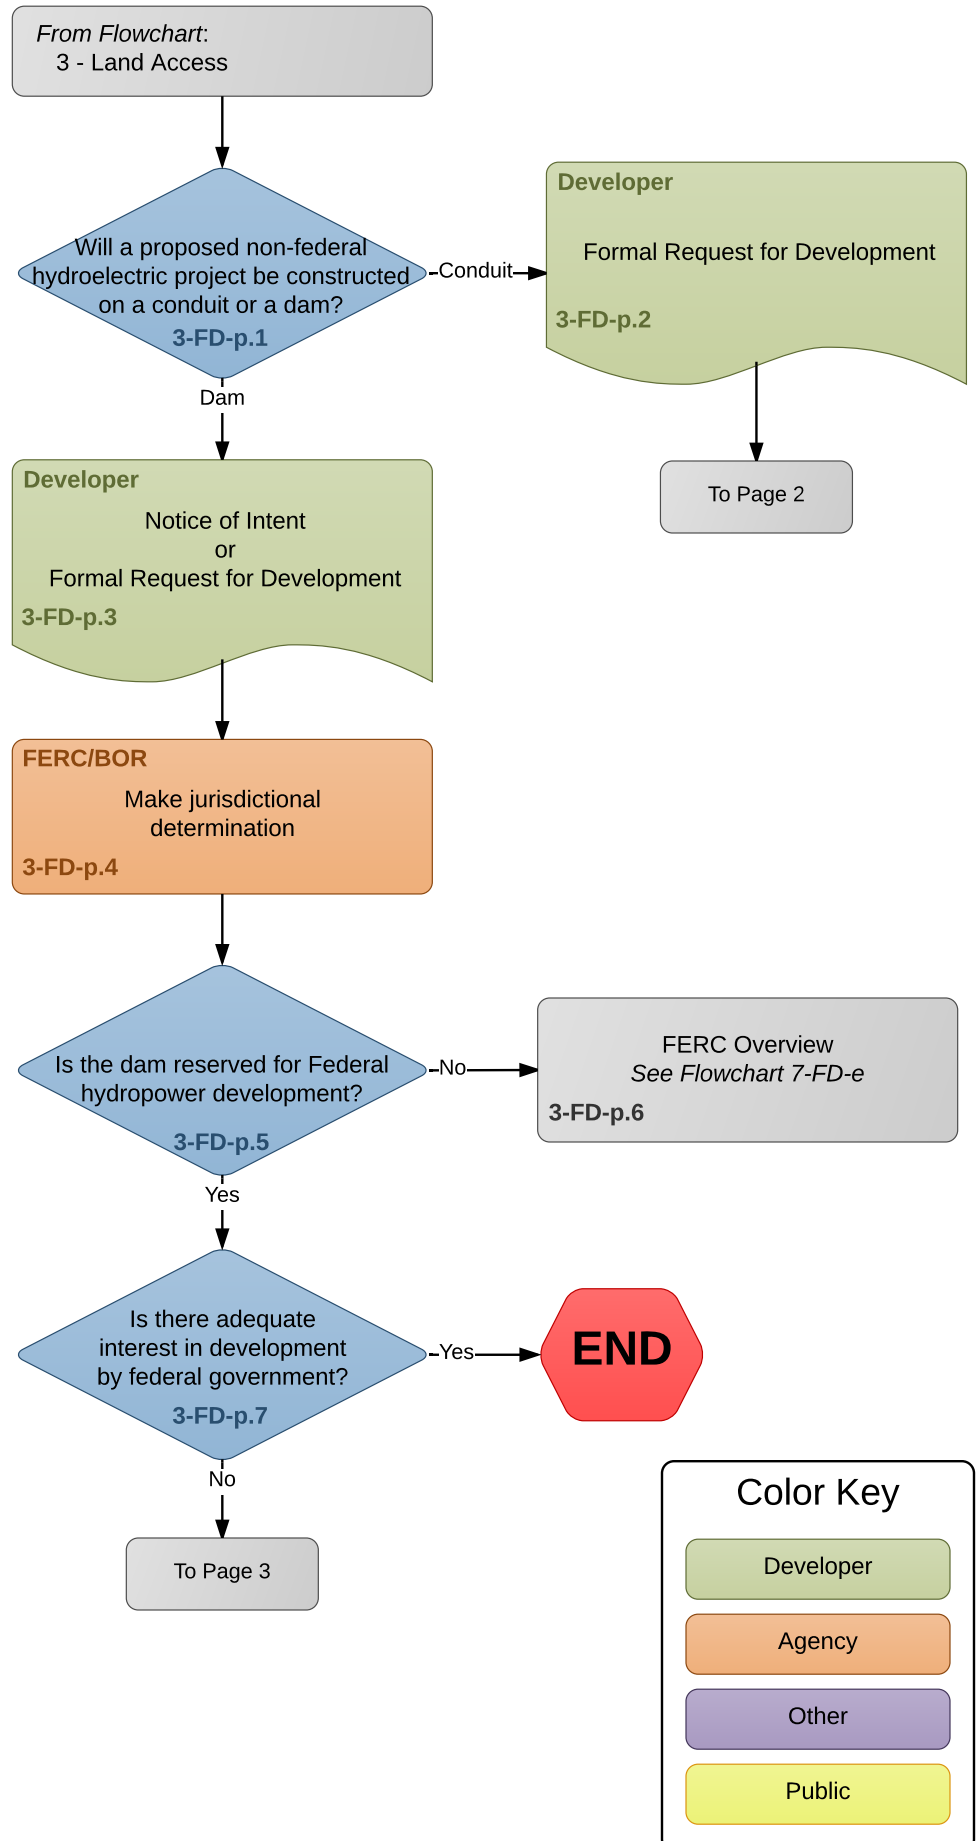

Flowchart 3-FD-p: Bureau of Reclamation Lease of Power Privilege

Version: 15 April 2016

Flowchart 3-FD-p (continued):
 Bureau of Reclamation Lease of Power Privilege

Color Key

- Developer (Green)
- Agency (Orange)
- Other (Purple)
- Public (Yellow)