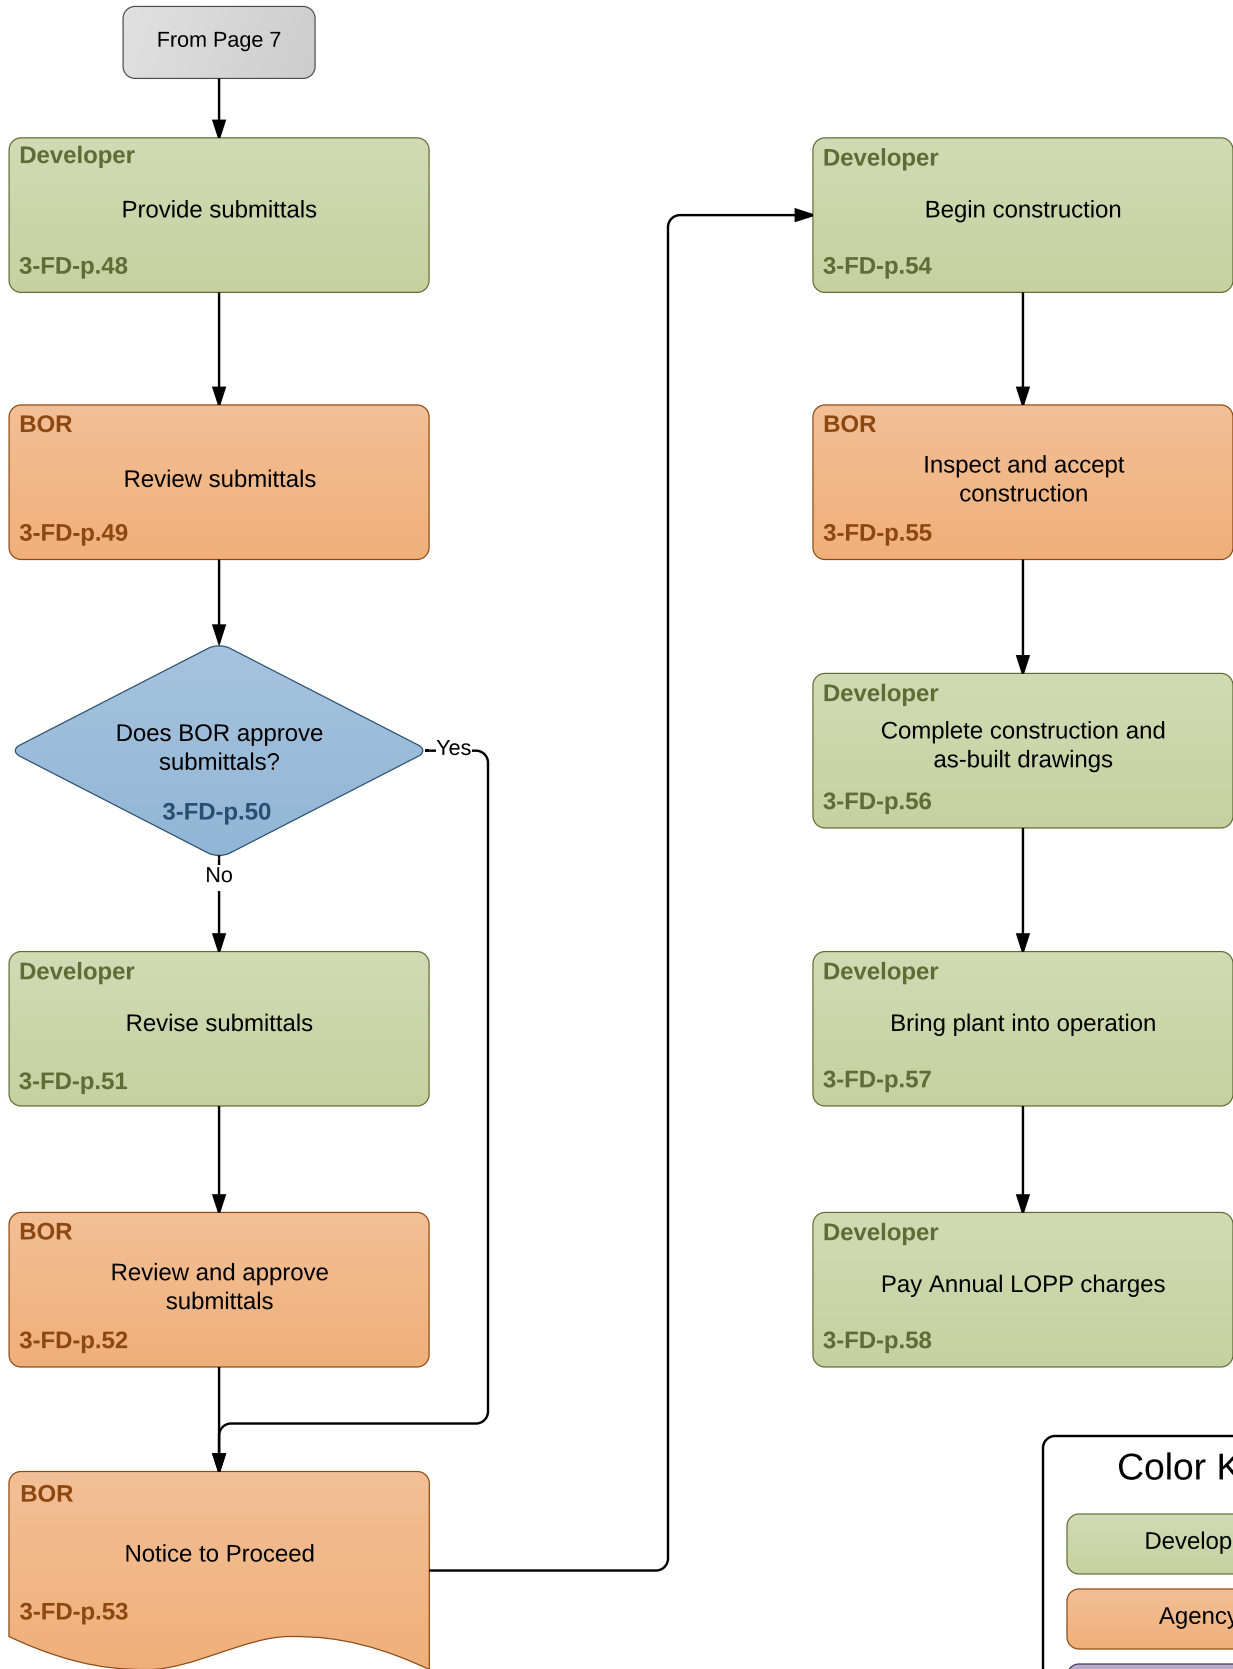

Flowchart 3-FD-p: BOR Lease of Power Privilege

Version: 24 August 2015

Flowchart 3-FD-p (continued):
BOR Lease of Power Privilege

Flowchart 3-FD-p (continued):
BOR Lease of Power Privilege

Flowchart 3-FD-p (continued):
BOR Lease of Power Privilege

Flowchart 3-FD-p (continued):
BOR Lease of Power Privilege

Flowchart 3-FD-p (continued): BOR Lease of Power Privilege

Color Key

- Developer
- Agency
- Other
- Public