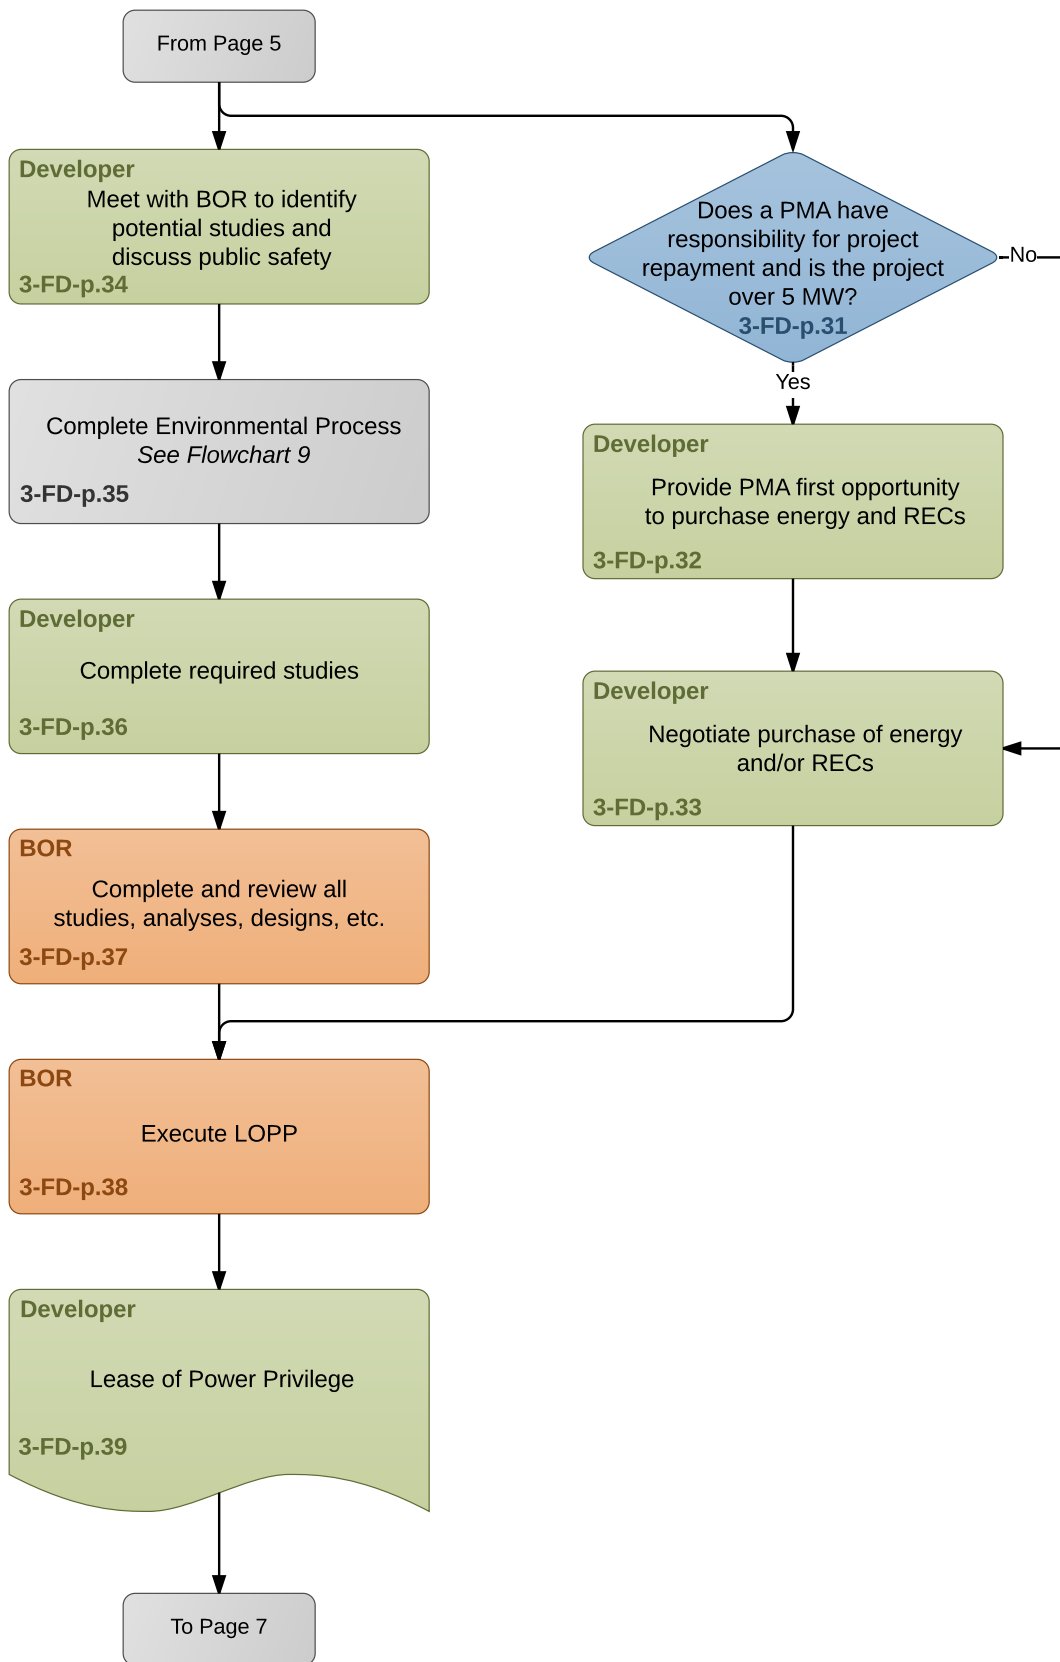

Flowchart 3-FD-p: BOR Lease of Power Privilege

Version: 24 August 2015

Flowchart 3-FD-p (continued):
BOR Lease of Power Privilege

Flowchart 3-FD-p (continued):
BOR Lease of Power Privilege

Flowchart 3-FD-p (continued):
BOR Lease of Power Privilege

Flowchart 3-FD-p (continued):
BOR Lease of Power Privilege

Flowchart 3-FD-p (continued): BOR Lease of Power Privilege

Color Key

- Developer
- Agency
- Other
- Public