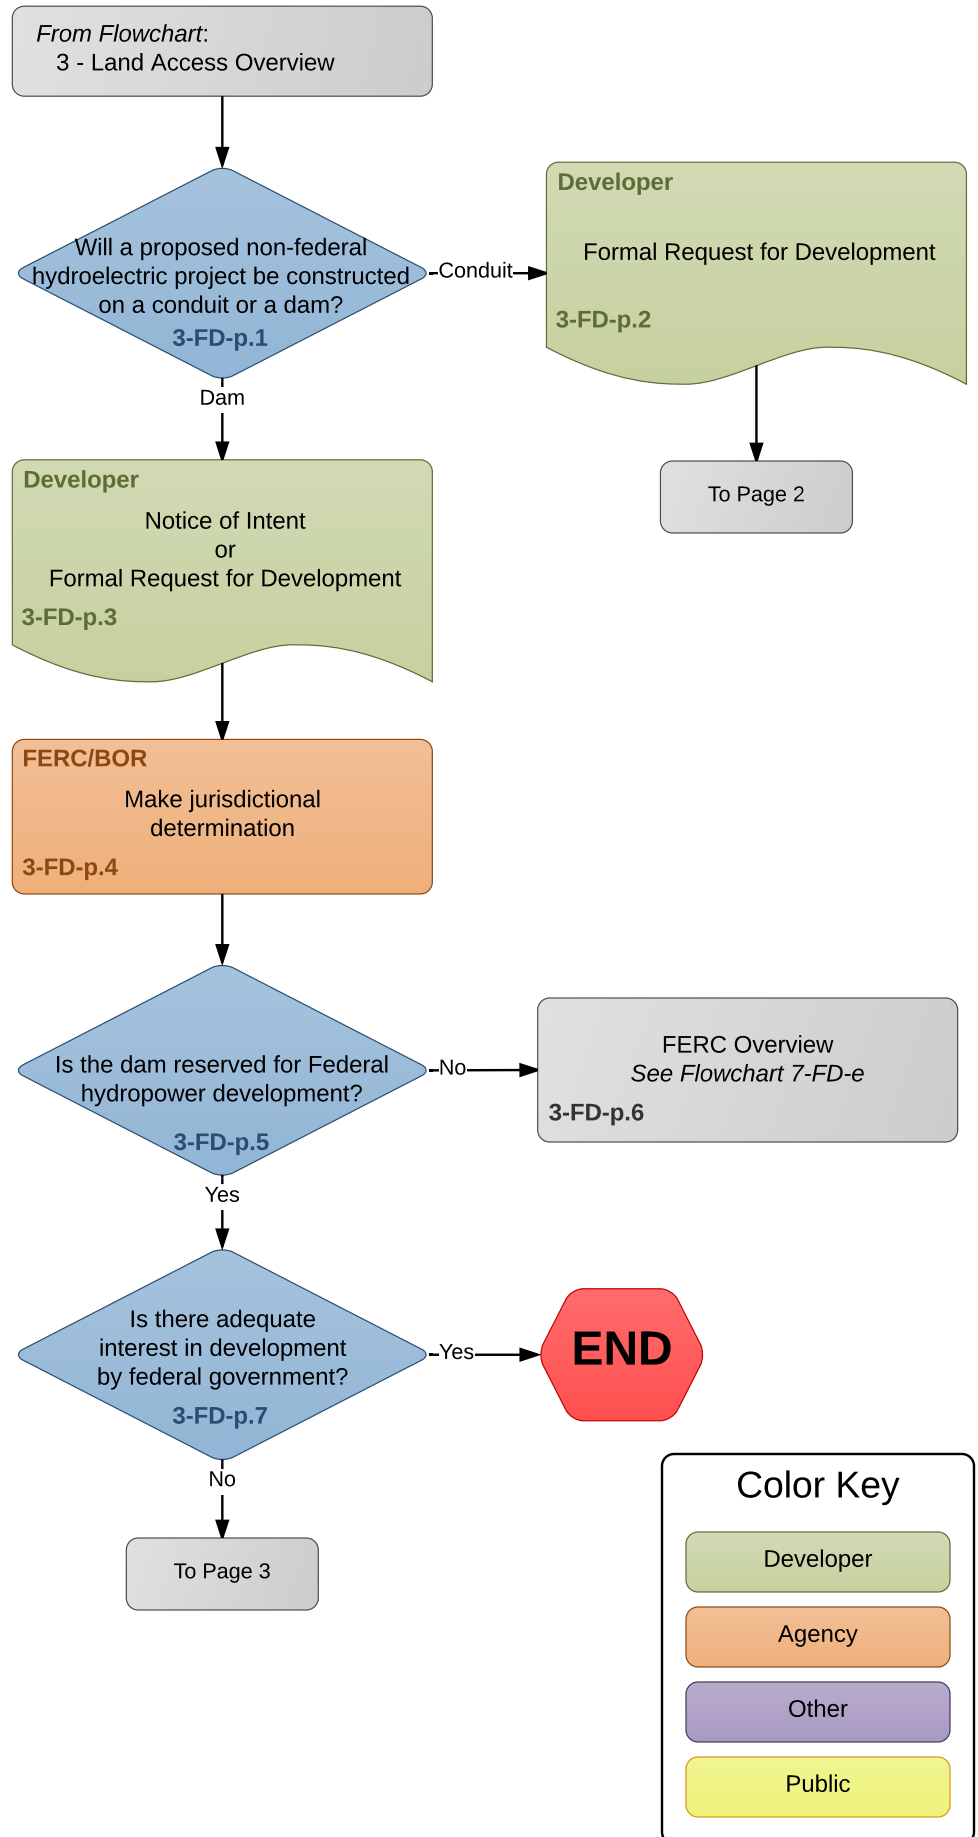

Flowchart 3-FD-p: BOR Lease of Power Privilege

Version: 24 August 2015

Flowchart 3-FD-p (continued):
BOR Lease of Power Privilege

Flowchart 3-FD-p (continued):
BOR Lease of Power Privilege

Flowchart 3-FD-p (continued):
BOR Lease of Power Privilege

Flowchart 3-FD-p (continued):
BOR Lease of Power Privilege

Flowchart 3-FD-p (continued): BOR Lease of Power Privilege

Color Key

- Developer
- Agency
- Other
- Public