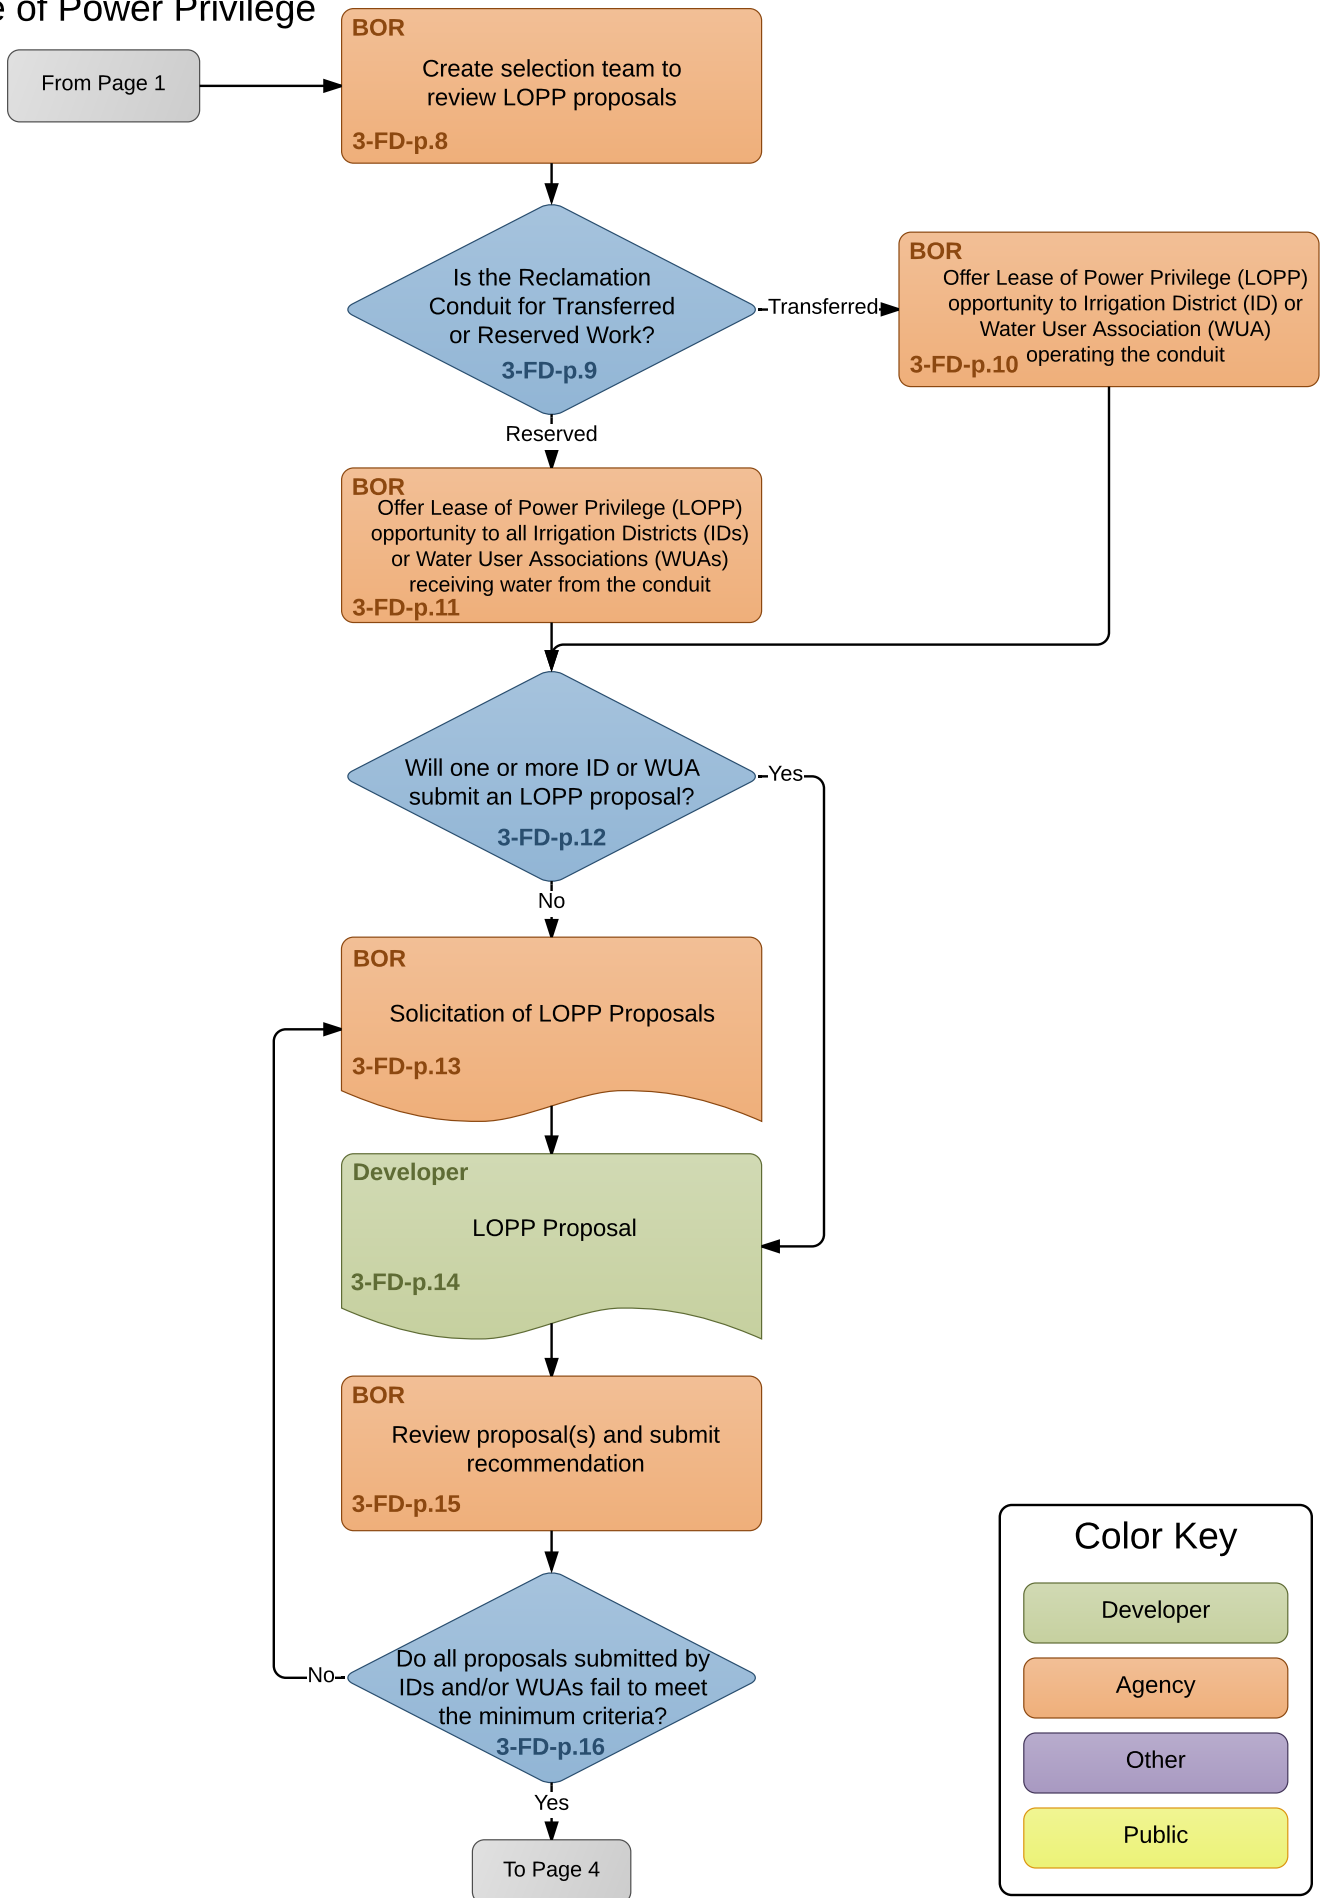

Flowchart 3-FD-p: BOR Lease of Power Privilege

Version: 24 August 2015

Flowchart 3-FD-p (continued):
BOR Lease of Power Privilege

Flowchart 3-FD-p (continued):
BOR Lease of Power Privilege

Flowchart 3-FD-p (continued):
BOR Lease of Power Privilege

Flowchart 3-FD-p (continued):
BOR Lease of Power Privilege

Flowchart 3-FD-p (continued): BOR Lease of Power Privilege

Color Key

- Developer
- Agency
- Other
- Public