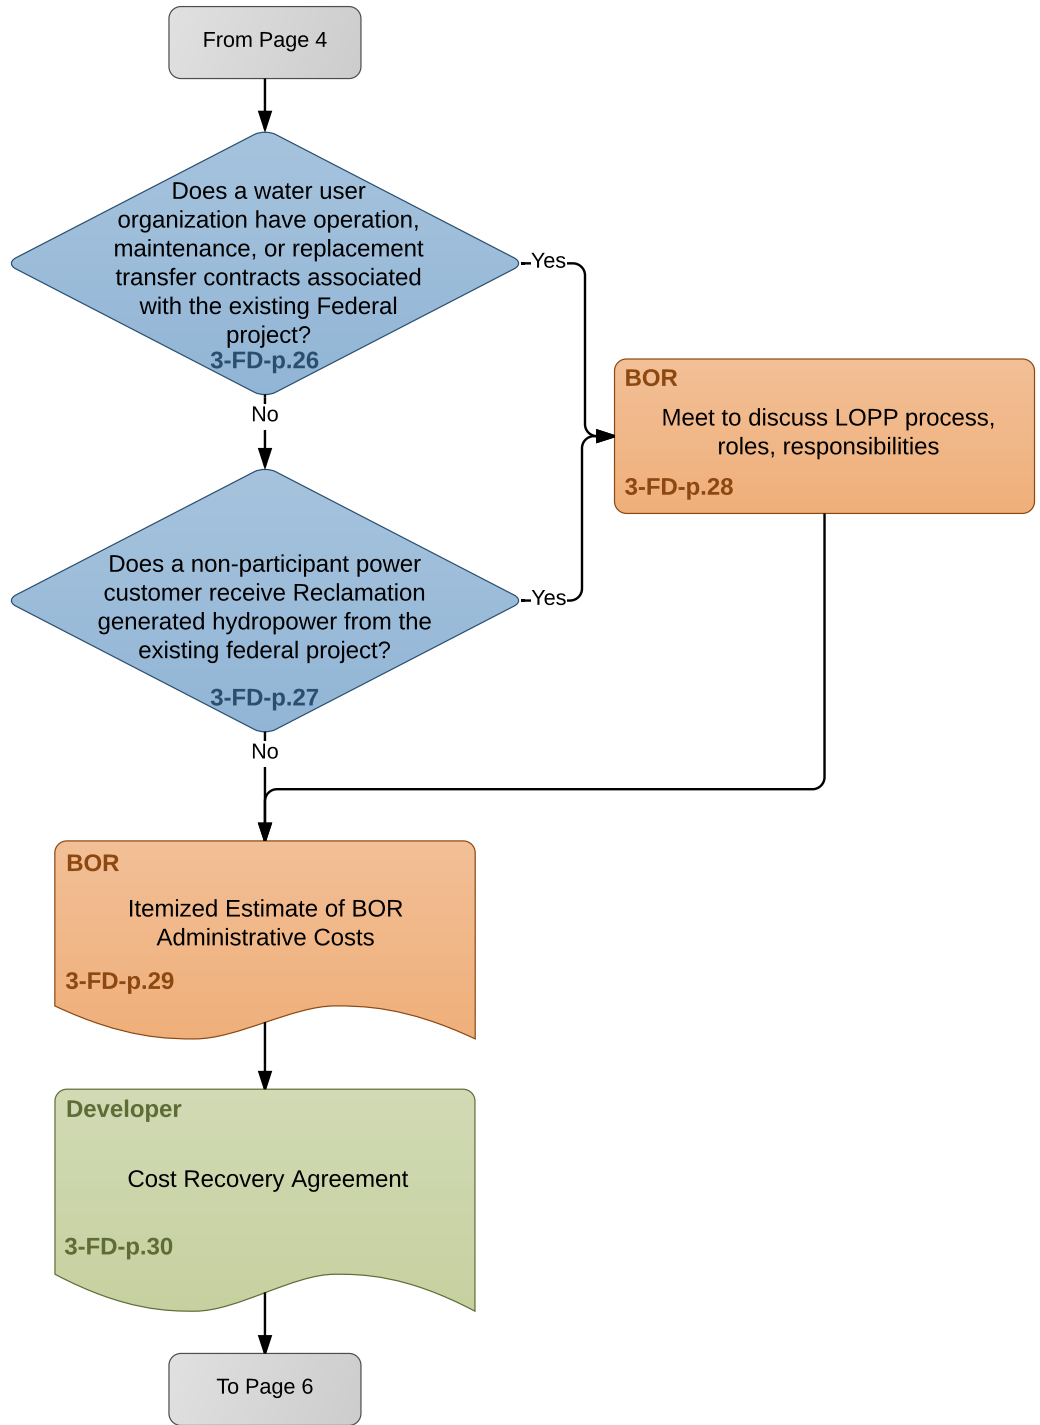

Flowchart 3-FD-p: BOR Lease of Power Privilege

Version: 24 August 2015

Flowchart 3-FD-p (continued):
BOR Lease of Power Privilege

Flowchart 3-FD-p (continued):
BOR Lease of Power Privilege

Flowchart 3-FD-p (continued):
BOR Lease of Power Privilege

Flowchart 3-FD-p (continued):
BOR Lease of Power Privilege

Flowchart 3-FD-p (continued): BOR Lease of Power Privilege

Color Key

- Developer
- Agency
- Other
- Public