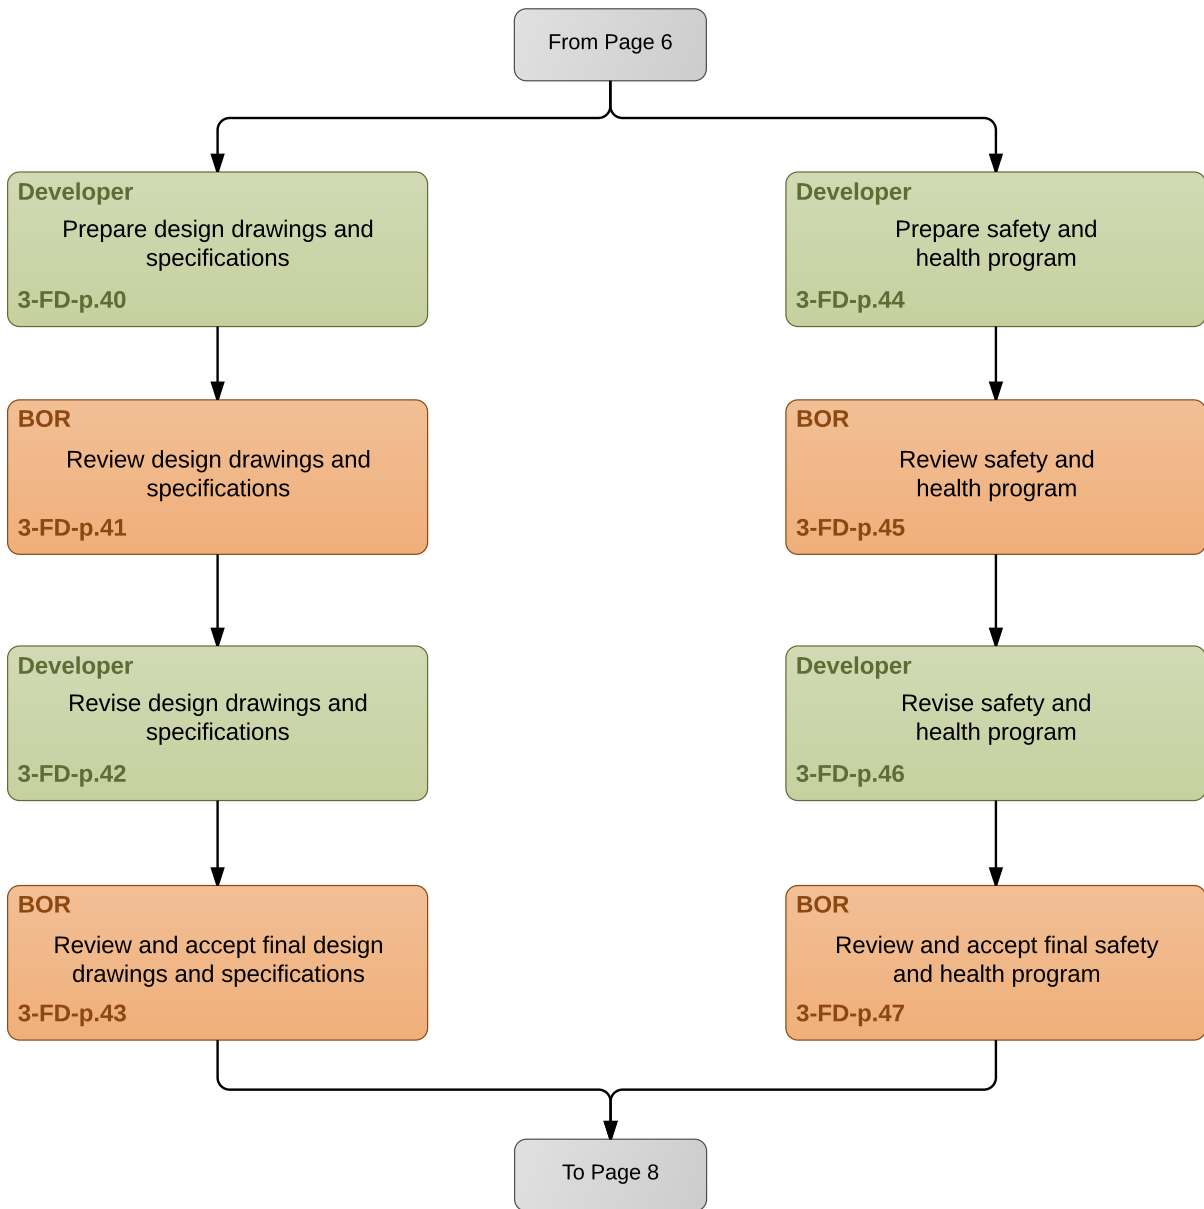

Flowchart 3-FD-p: BOR Lease of Power Privilege

Version: 24 August 2015

Flowchart 3-FD-p (continued):
BOR Lease of Power Privilege

Flowchart 3-FD-p (continued):
BOR Lease of Power Privilege

Flowchart 3-FD-p (continued):
BOR Lease of Power Privilege

Flowchart 3-FD-p (continued):
BOR Lease of Power Privilege

Flowchart 3-FD-p (continued): BOR Lease of Power Privilege

Color Key

- Developer
- Agency
- Other
- Public