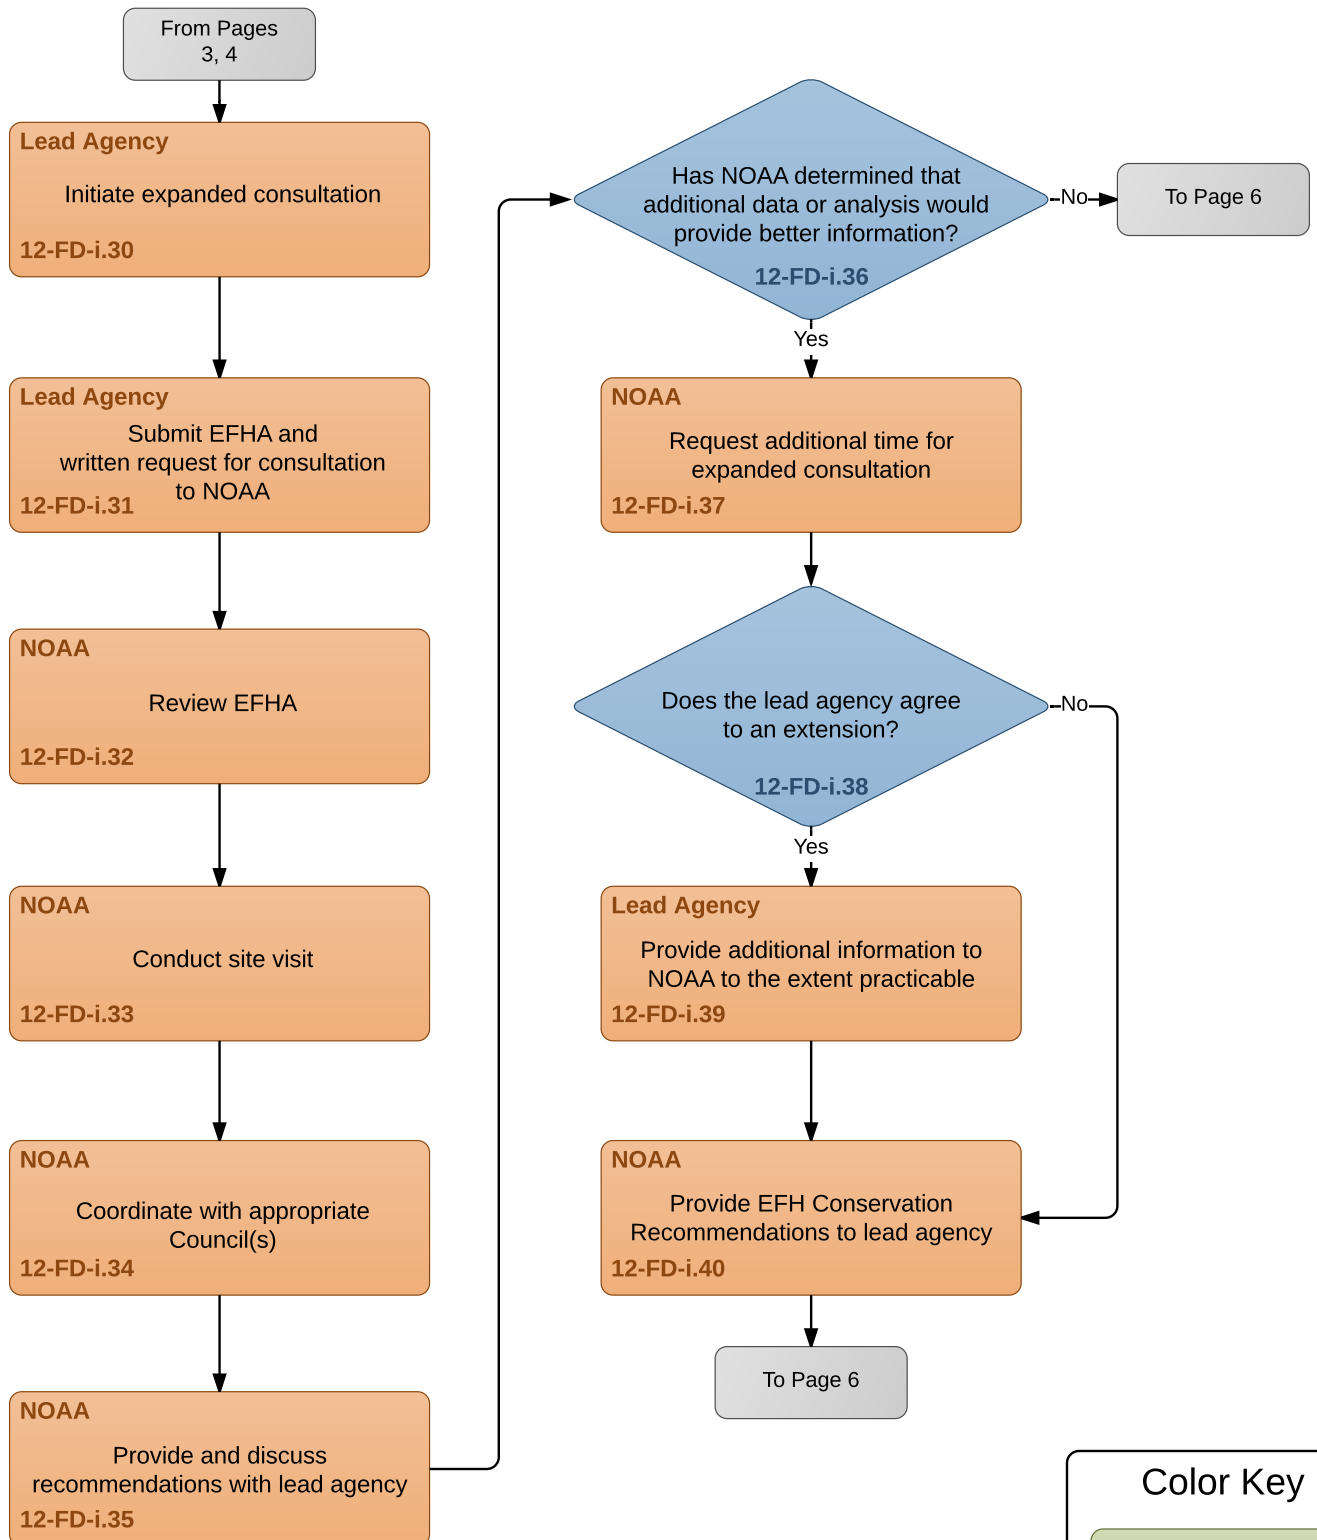

Flowchart 12-FD-i: Fish Habitat Assessment

Version: 12 October 2015

Flowchart 12-FD-i (continued): Fish Habitat Assessment

Flowchart 12-FD-i (continued):
Fish Habitat Assessment

Flowchart 12-FD-i (continued):
Fish Habitat Assessment

Color Key

- Developer
- Agency
- Other
- Public