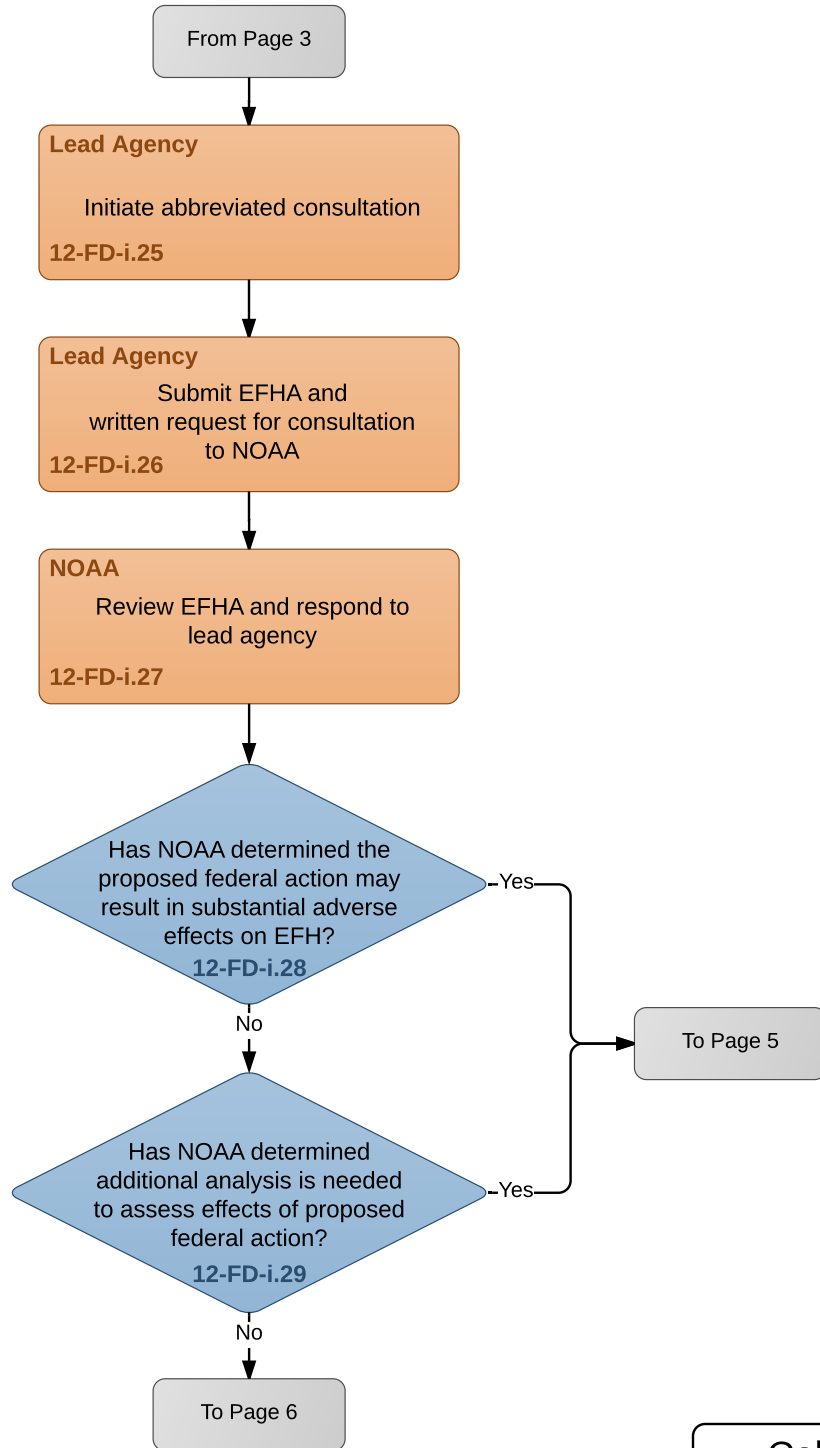

Flowchart 12-FD-i: Fish Habitat Assessment

Version: 12 October 2015

Flowchart 12-FD-i (continued): Fish Habitat Assessment

Flowchart 12-FD-i (continued):
Fish Habitat Assessment

Flowchart 12-FD-i (continued):
Fish Habitat Assessment

Color Key

- Developer
- Agency
- Other
- Public