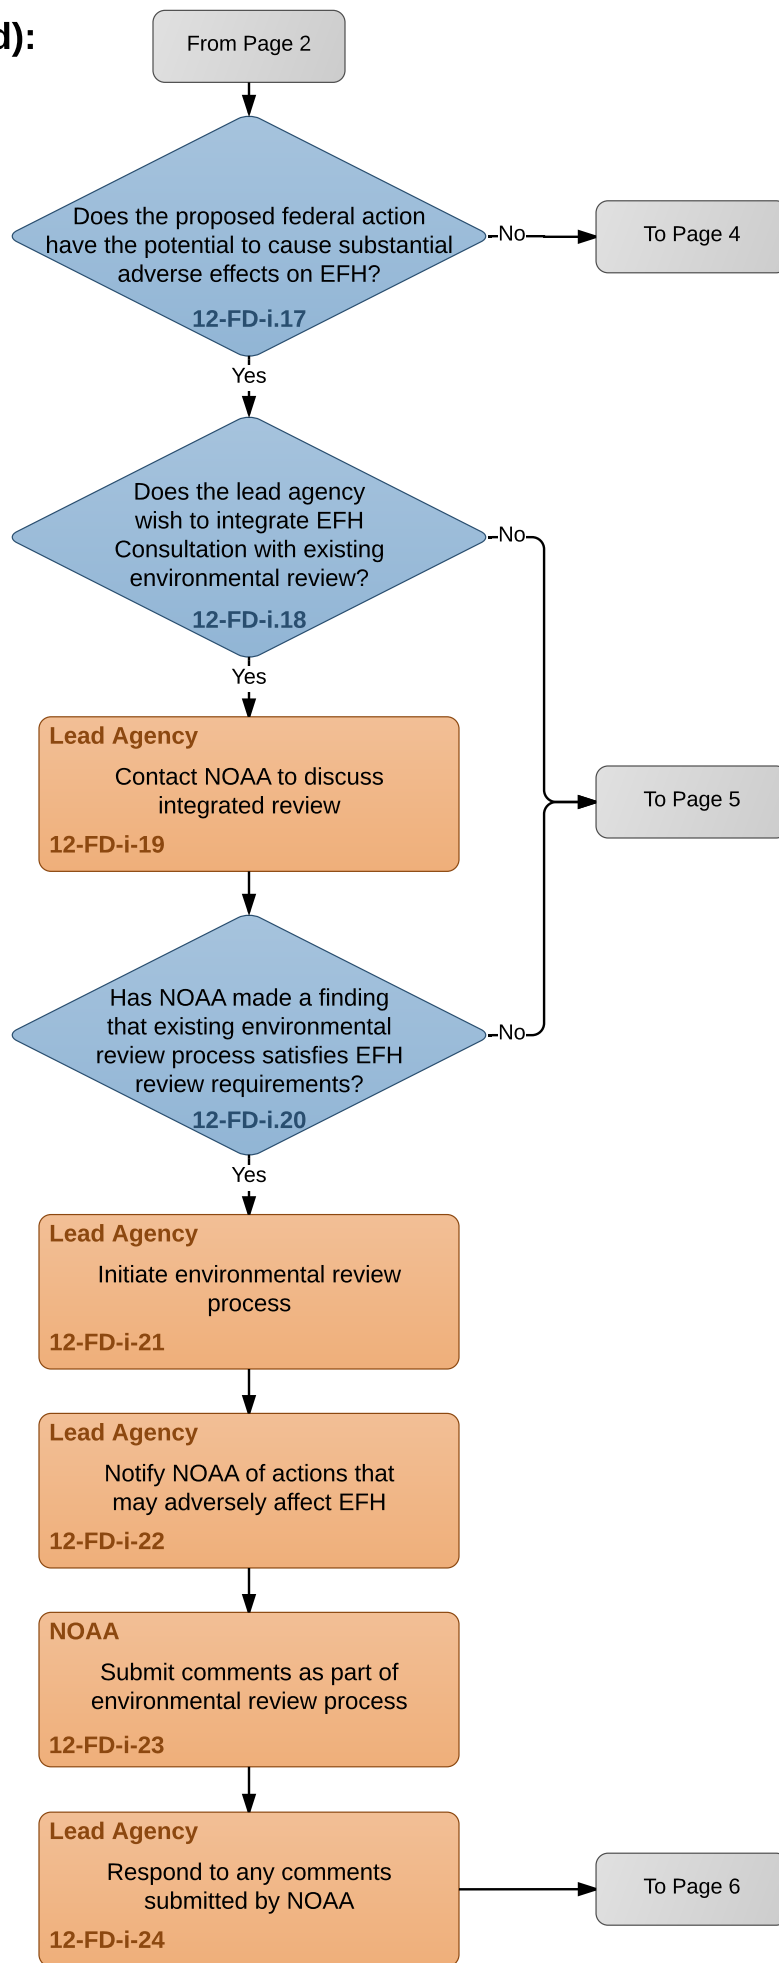

Flowchart 12-FD-i: Fish Habitat Assessment

Version: 12 October 2015

Flowchart 12-FD-i (continued): Fish Habitat Assessment

Flowchart 12-FD-i (continued):
Fish Habitat Assessment

Flowchart 12-FD-i (continued):
Fish Habitat Assessment

Color Key

- Developer
- Agency
- Other
- Public