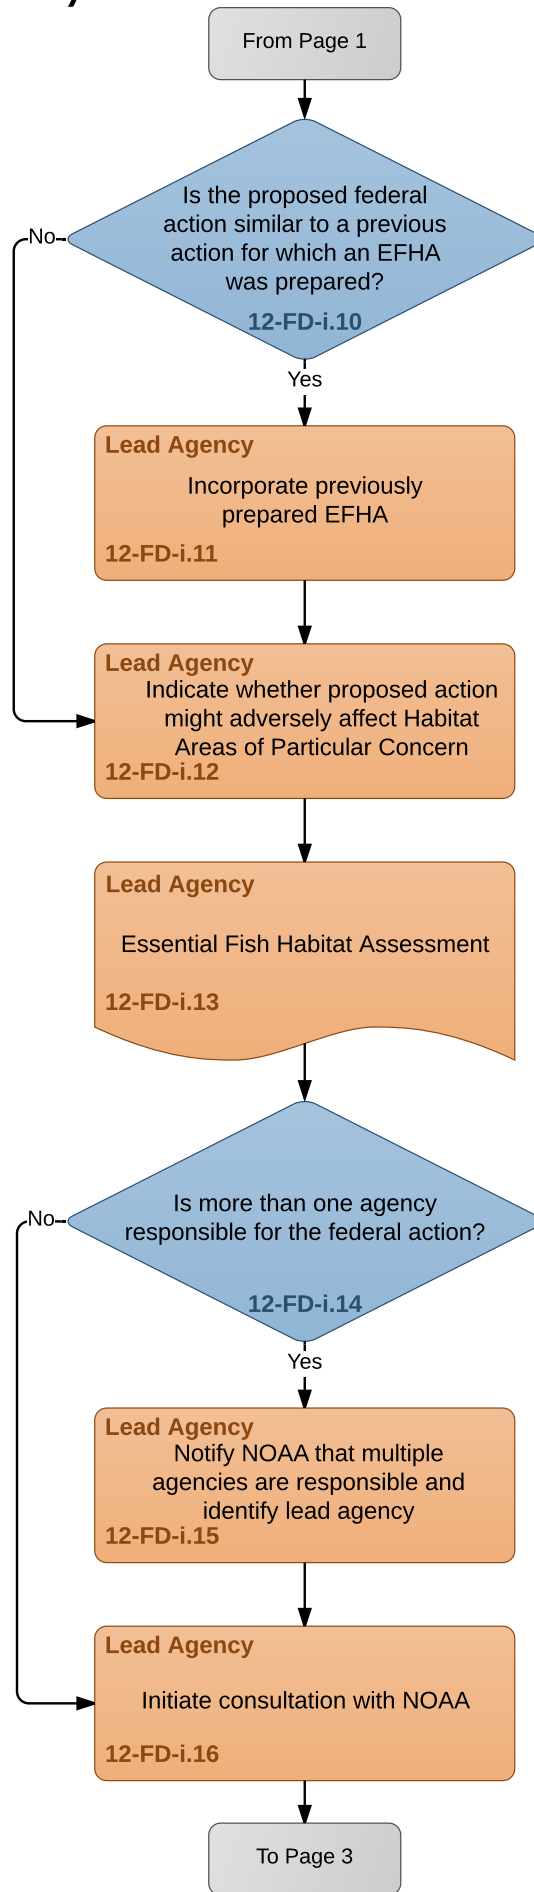

Flowchart 12-FD-i: Fish Habitat Assessment

Version: 12 October 2015

Flowchart 12-FD-i (continued): Fish Habitat Assessment

Flowchart 12-FD-i (continued):
Fish Habitat Assessment

Flowchart 12-FD-i (continued):
Fish Habitat Assessment

Color Key

- Developer
- Agency
- Other
- Public