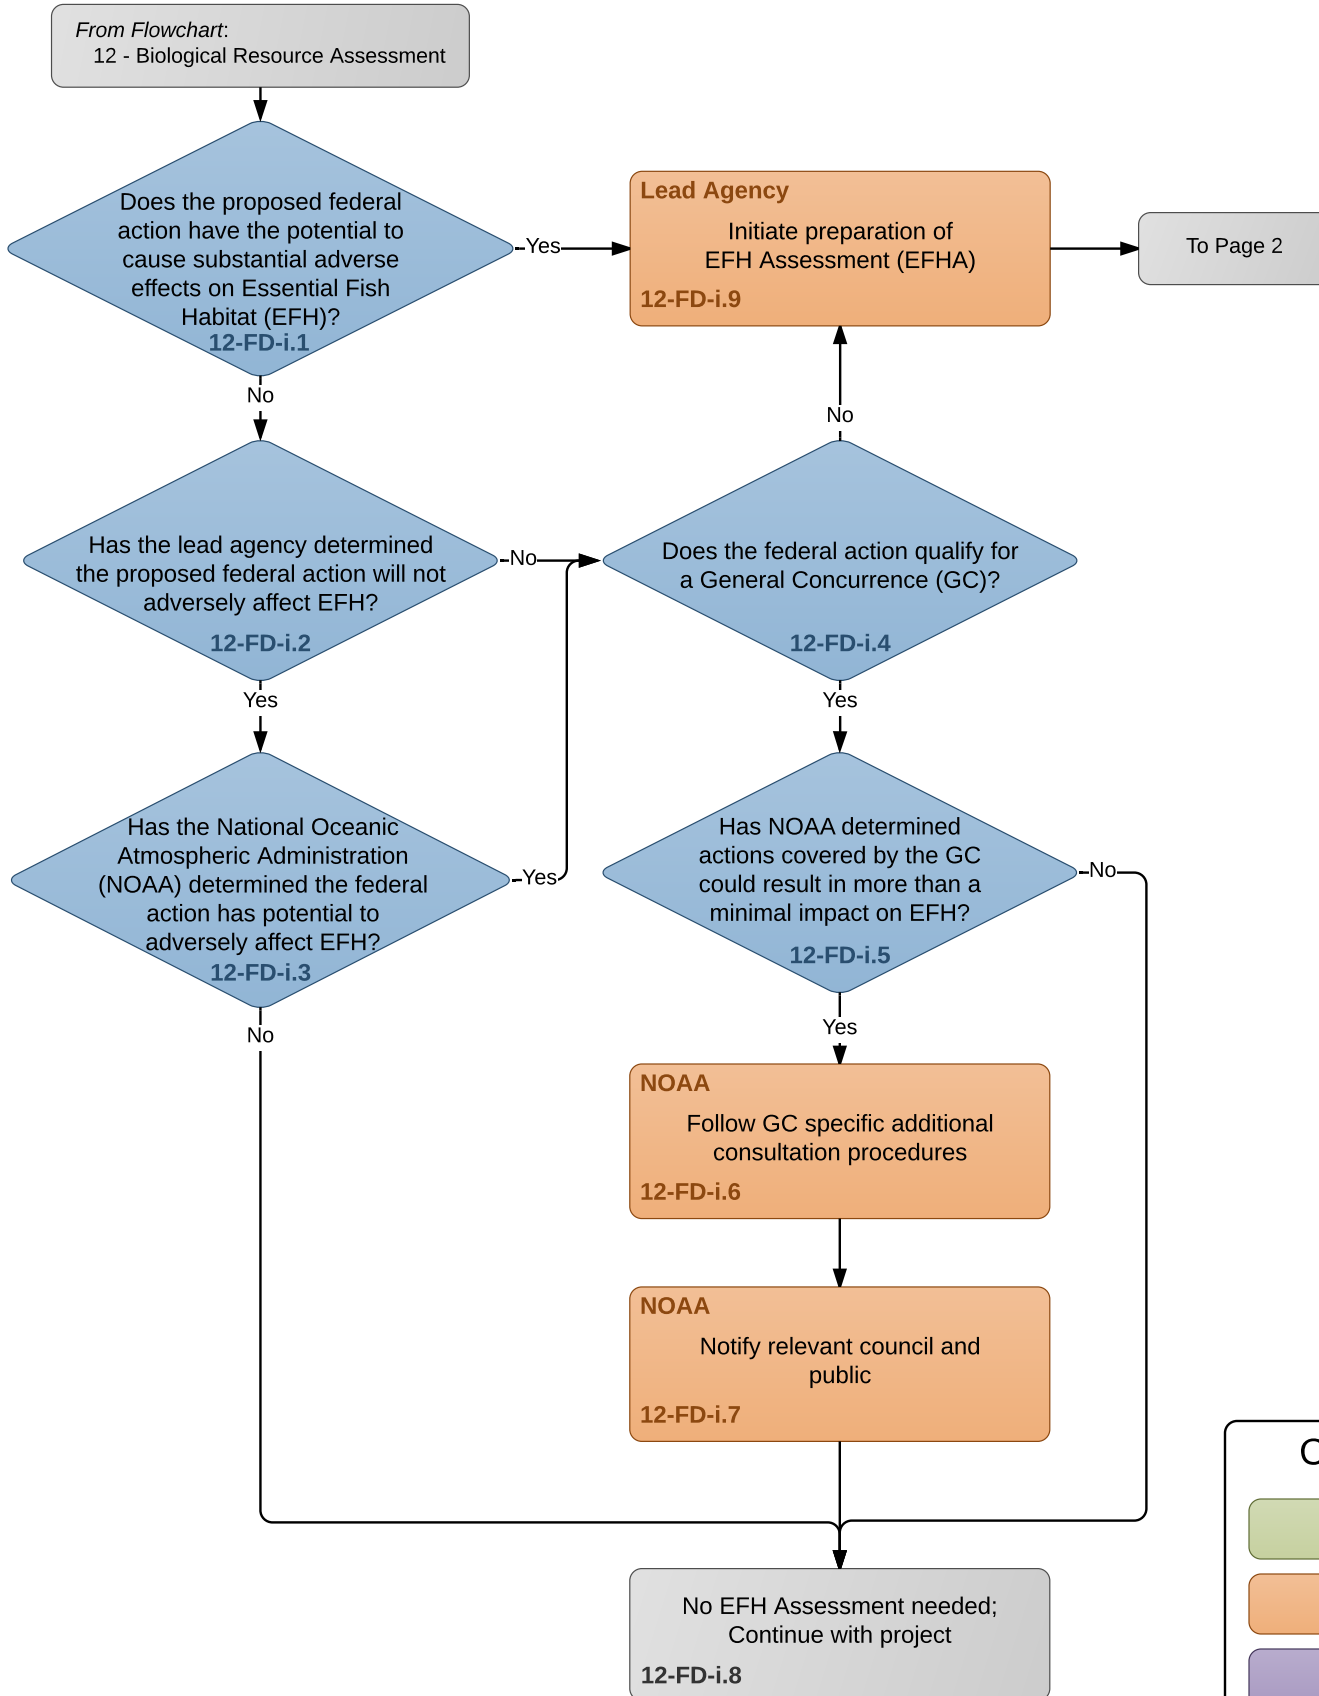

Flowchart 12-FD-i: Fish Habitat Assessment

Version: 12 October 2015

Flowchart 12-FD-i (continued): Fish Habitat Assessment

Flowchart 12-FD-i (continued):
Fish Habitat Assessment

Flowchart 12-FD-i (continued):
Fish Habitat Assessment

Color Key

- Developer
- Agency
- Other
- Public