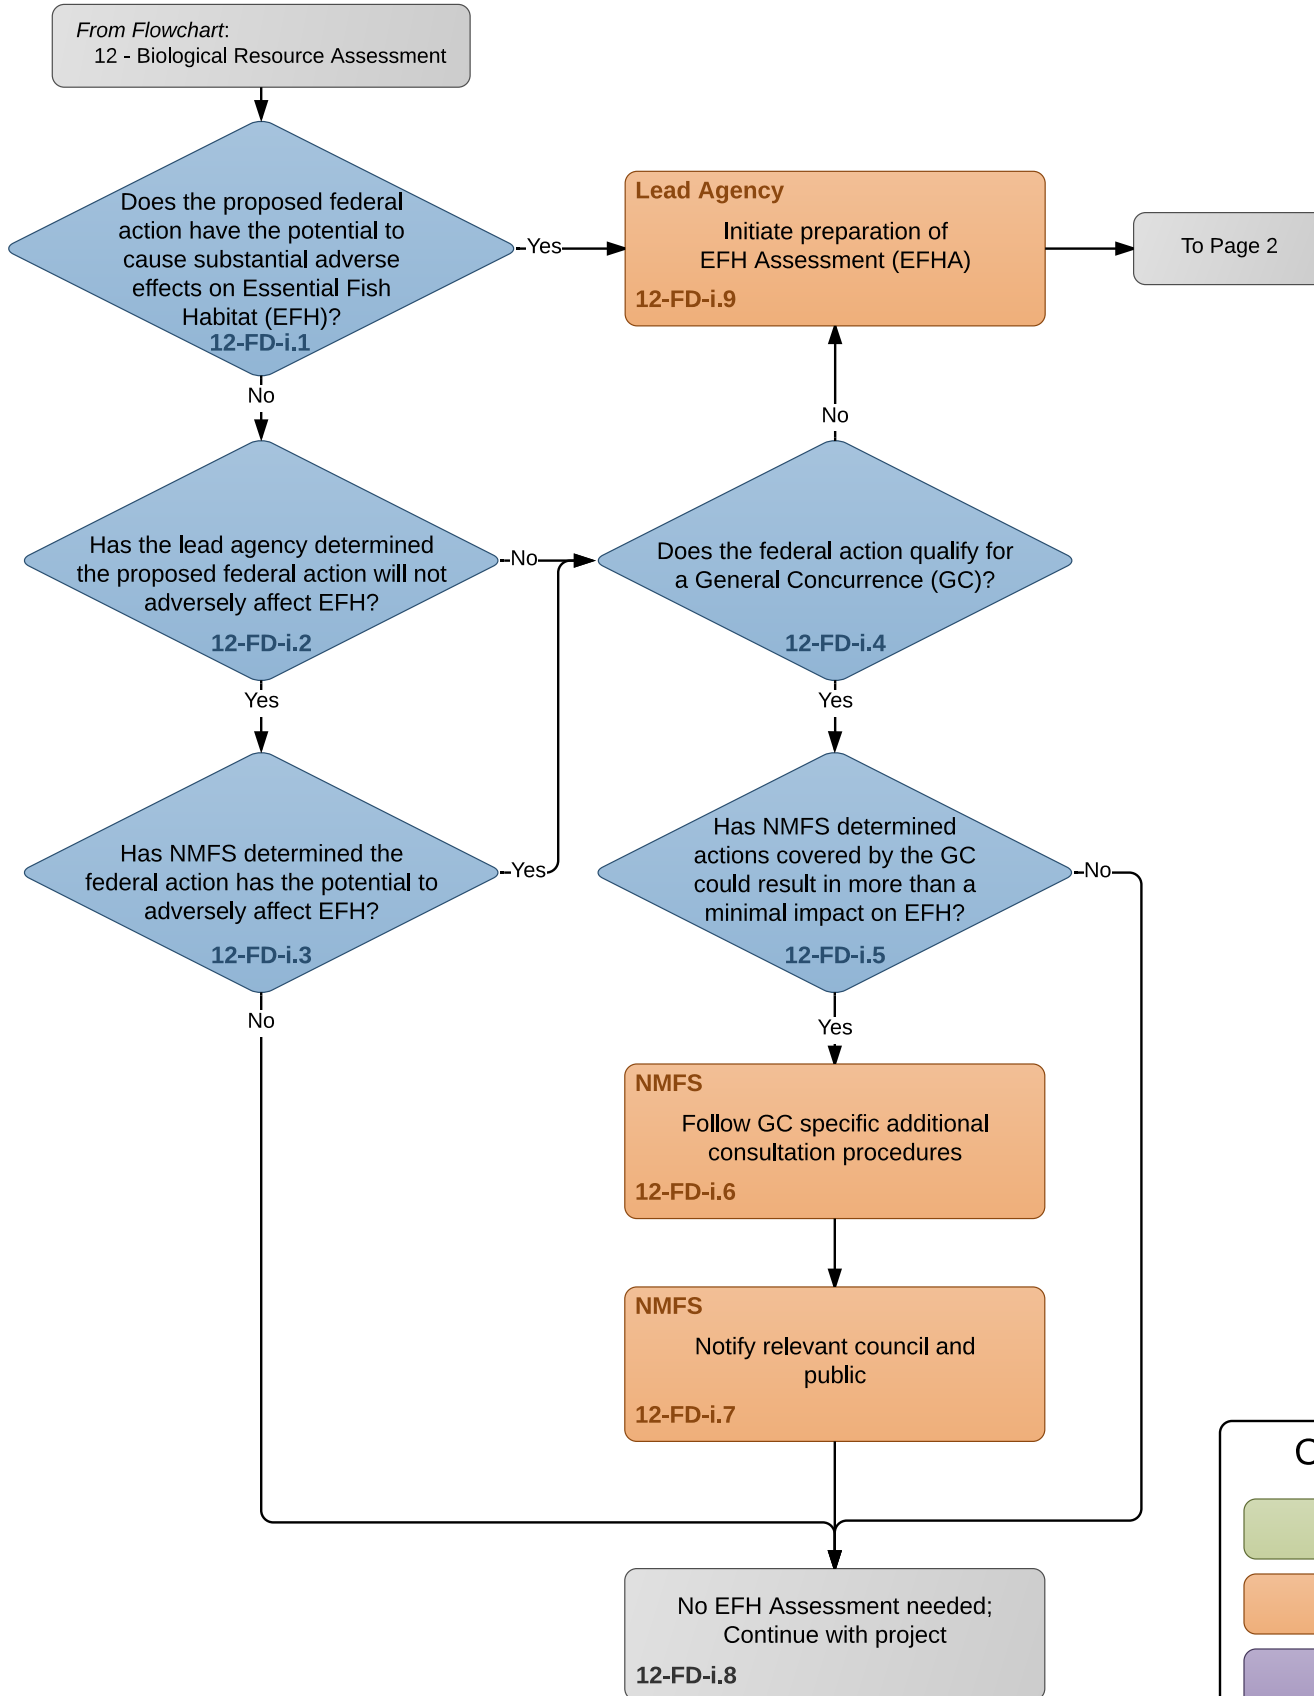

Flowchart 12-FD-i: Fish Habitat Assessment

Version: 10 April 2015

Color Key

- Developer
- Agency
- Other
- Public

Flowchart 12-FD-i (continued): Fish Habitat Assessment

Flowchart 12-FD-i (continued):
Fish Habitat Assessment

Flowchart 12-FD-i (continued):
Fish Habitat Assessment

Color Key

- Developer
- Agency
- Other
- Public