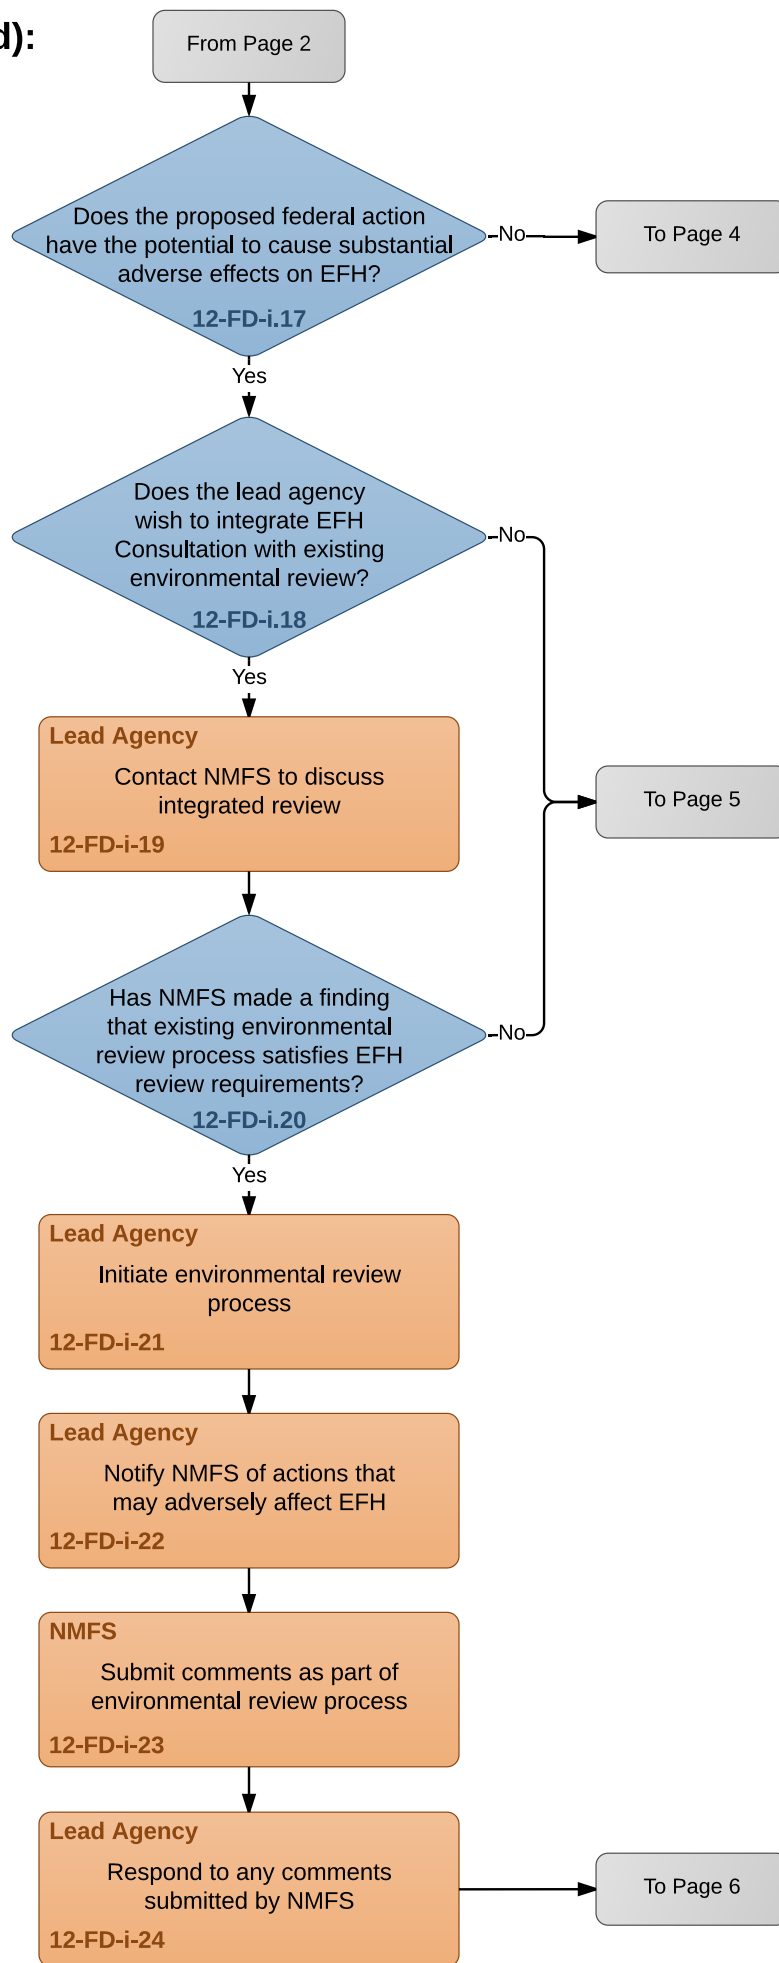

Flowchart 12-FD-i: Fish Habitat Assessment

Version: 10 April 2015

Color Key

- Developer
- Agency
- Other
- Public

Flowchart 12-FD-i (continued): Fish Habitat Assessment

Flowchart 12-FD-i (continued):
Fish Habitat Assessment

Flowchart 12-FD-i (continued):
Fish Habitat Assessment

Color Key

- Developer
- Agency
- Other
- Public