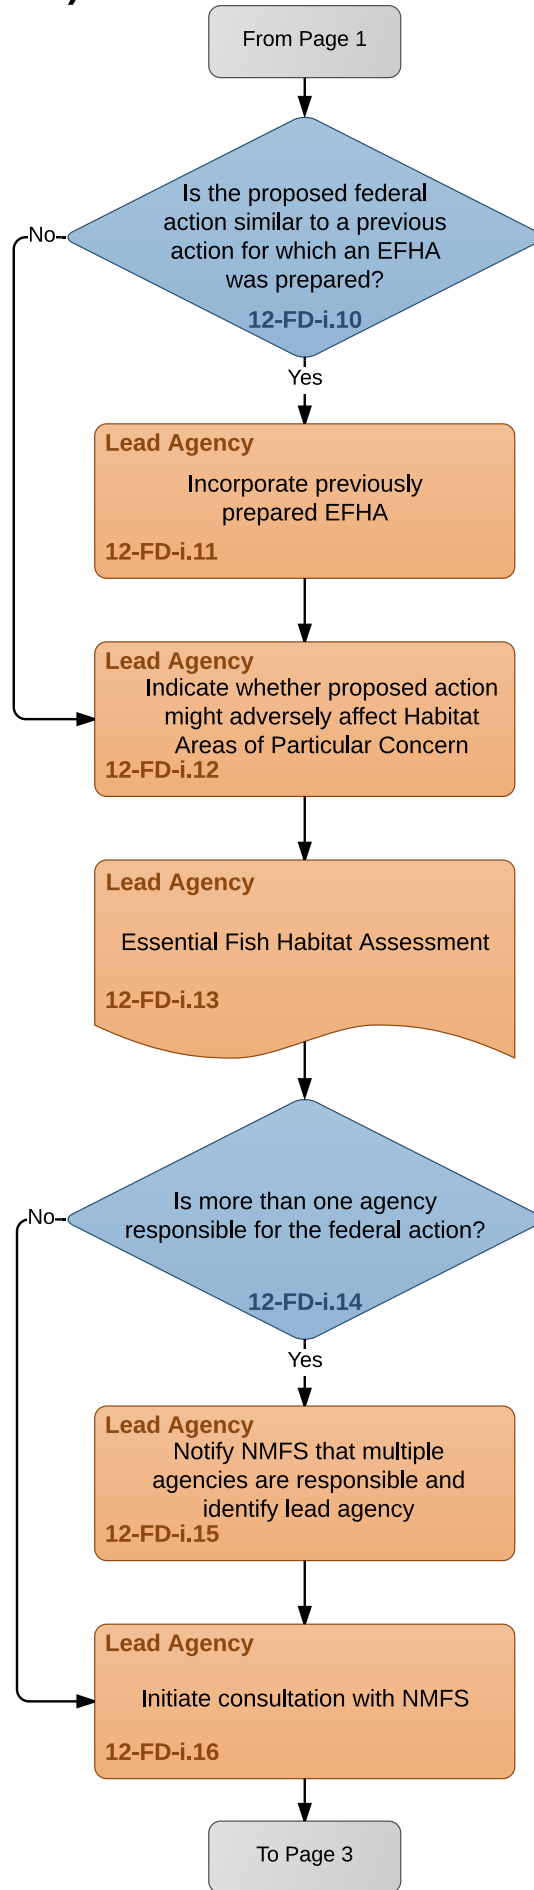

Flowchart 12-FD-i: Fish Habitat Assessment

Version: 10 April 2015

Color Key

- Developer
- Agency
- Other
- Public

Flowchart 12-FD-i (continued): Fish Habitat Assessment

Flowchart 12-FD-i (continued):
Fish Habitat Assessment

Flowchart 12-FD-i (continued):
Fish Habitat Assessment

Color Key

- Developer
- Agency
- Other
- Public