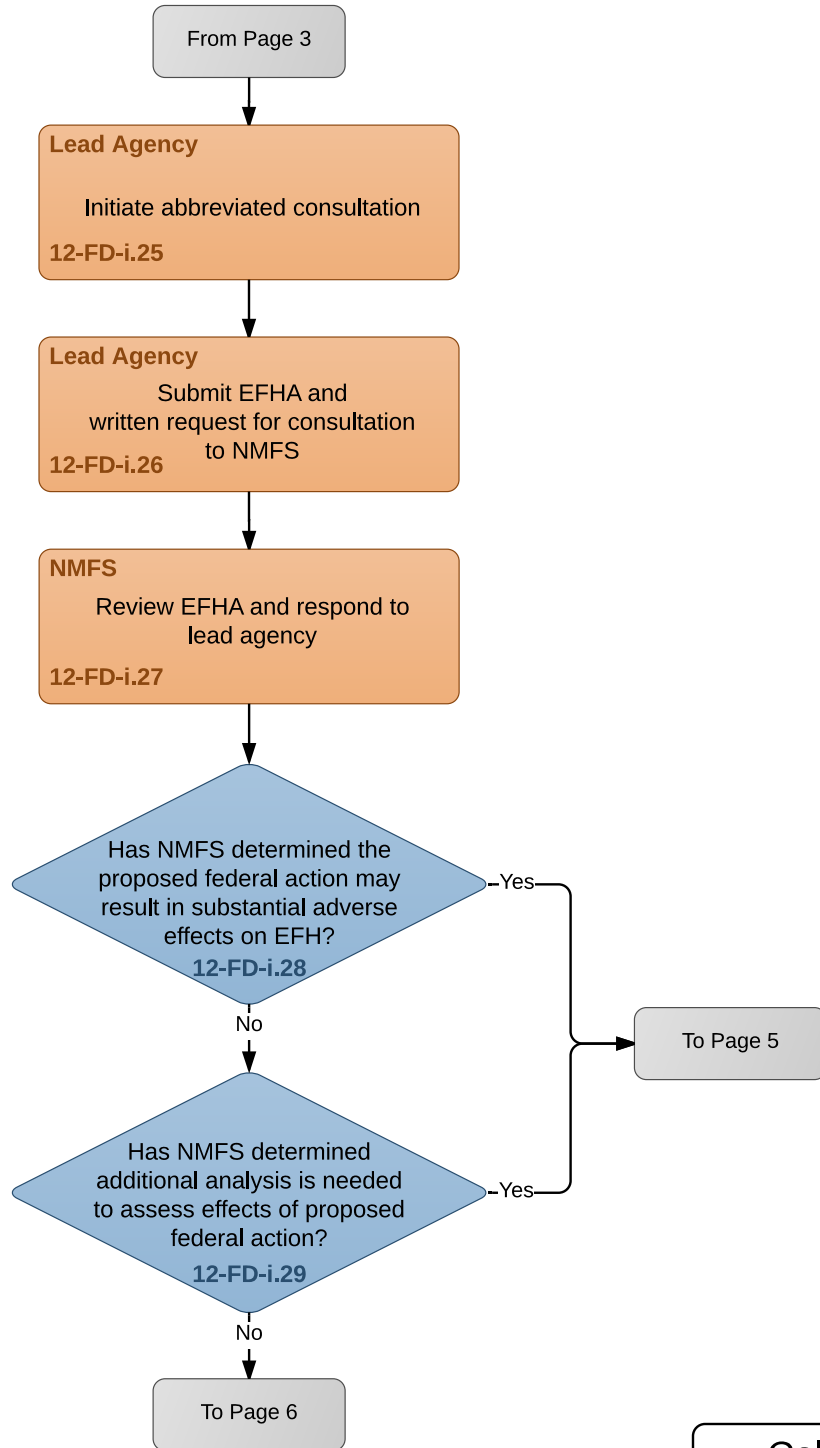

Flowchart 12-FD-i: Fish Habitat Assessment

Version: 10 April 2015

Color Key

- Developer
- Agency
- Other
- Public

Flowchart 12-FD-i (continued): Fish Habitat Assessment

Flowchart 12-FD-i (continued):
Fish Habitat Assessment

Flowchart 12-FD-i (continued):
Fish Habitat Assessment

Color Key

- Developer
- Agency
- Other
- Public