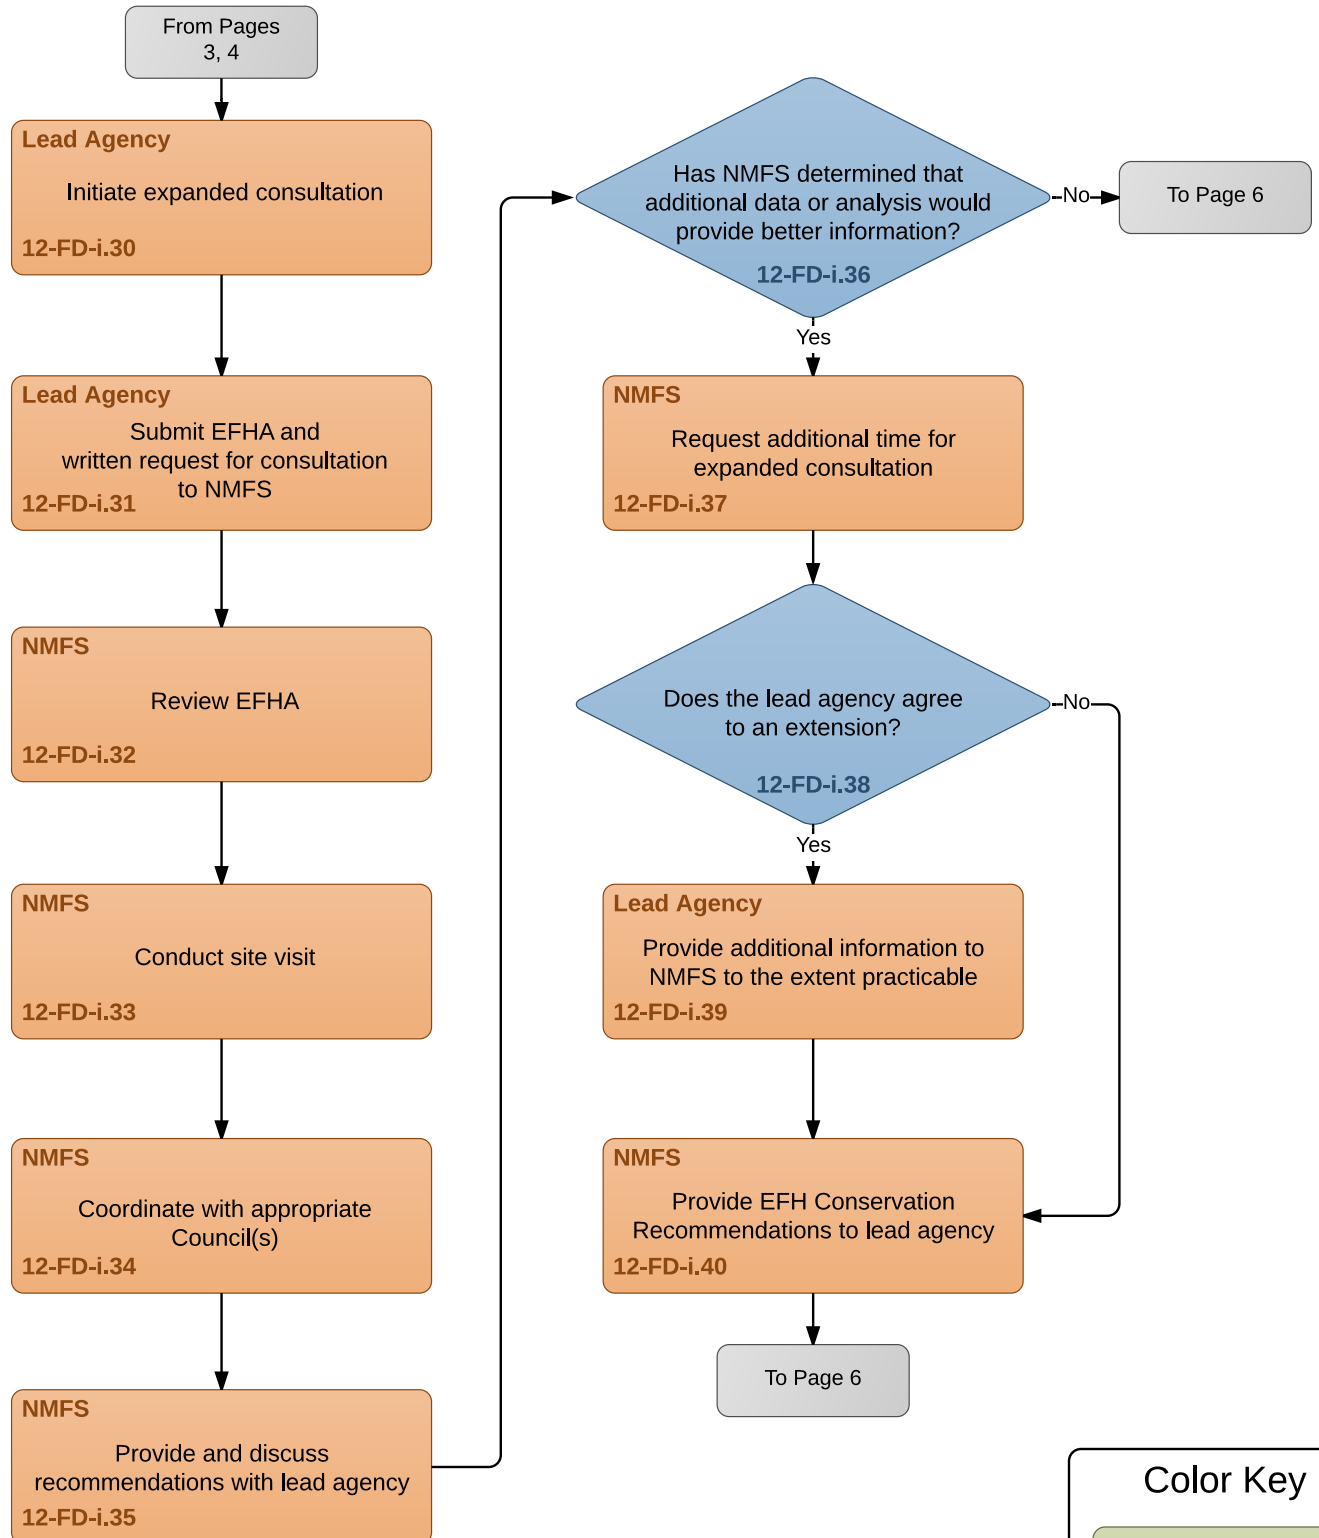

Flowchart 12-FD-i: Fish Habitat Assessment

Version: 10 April 2015

Color Key

- Developer
- Agency
- Other
- Public

Flowchart 12-FD-i (continued): Fish Habitat Assessment

Flowchart 12-FD-i (continued):
Fish Habitat Assessment

Flowchart 12-FD-i (continued):
Fish Habitat Assessment

Color Key

- Developer
- Agency
- Other
- Public