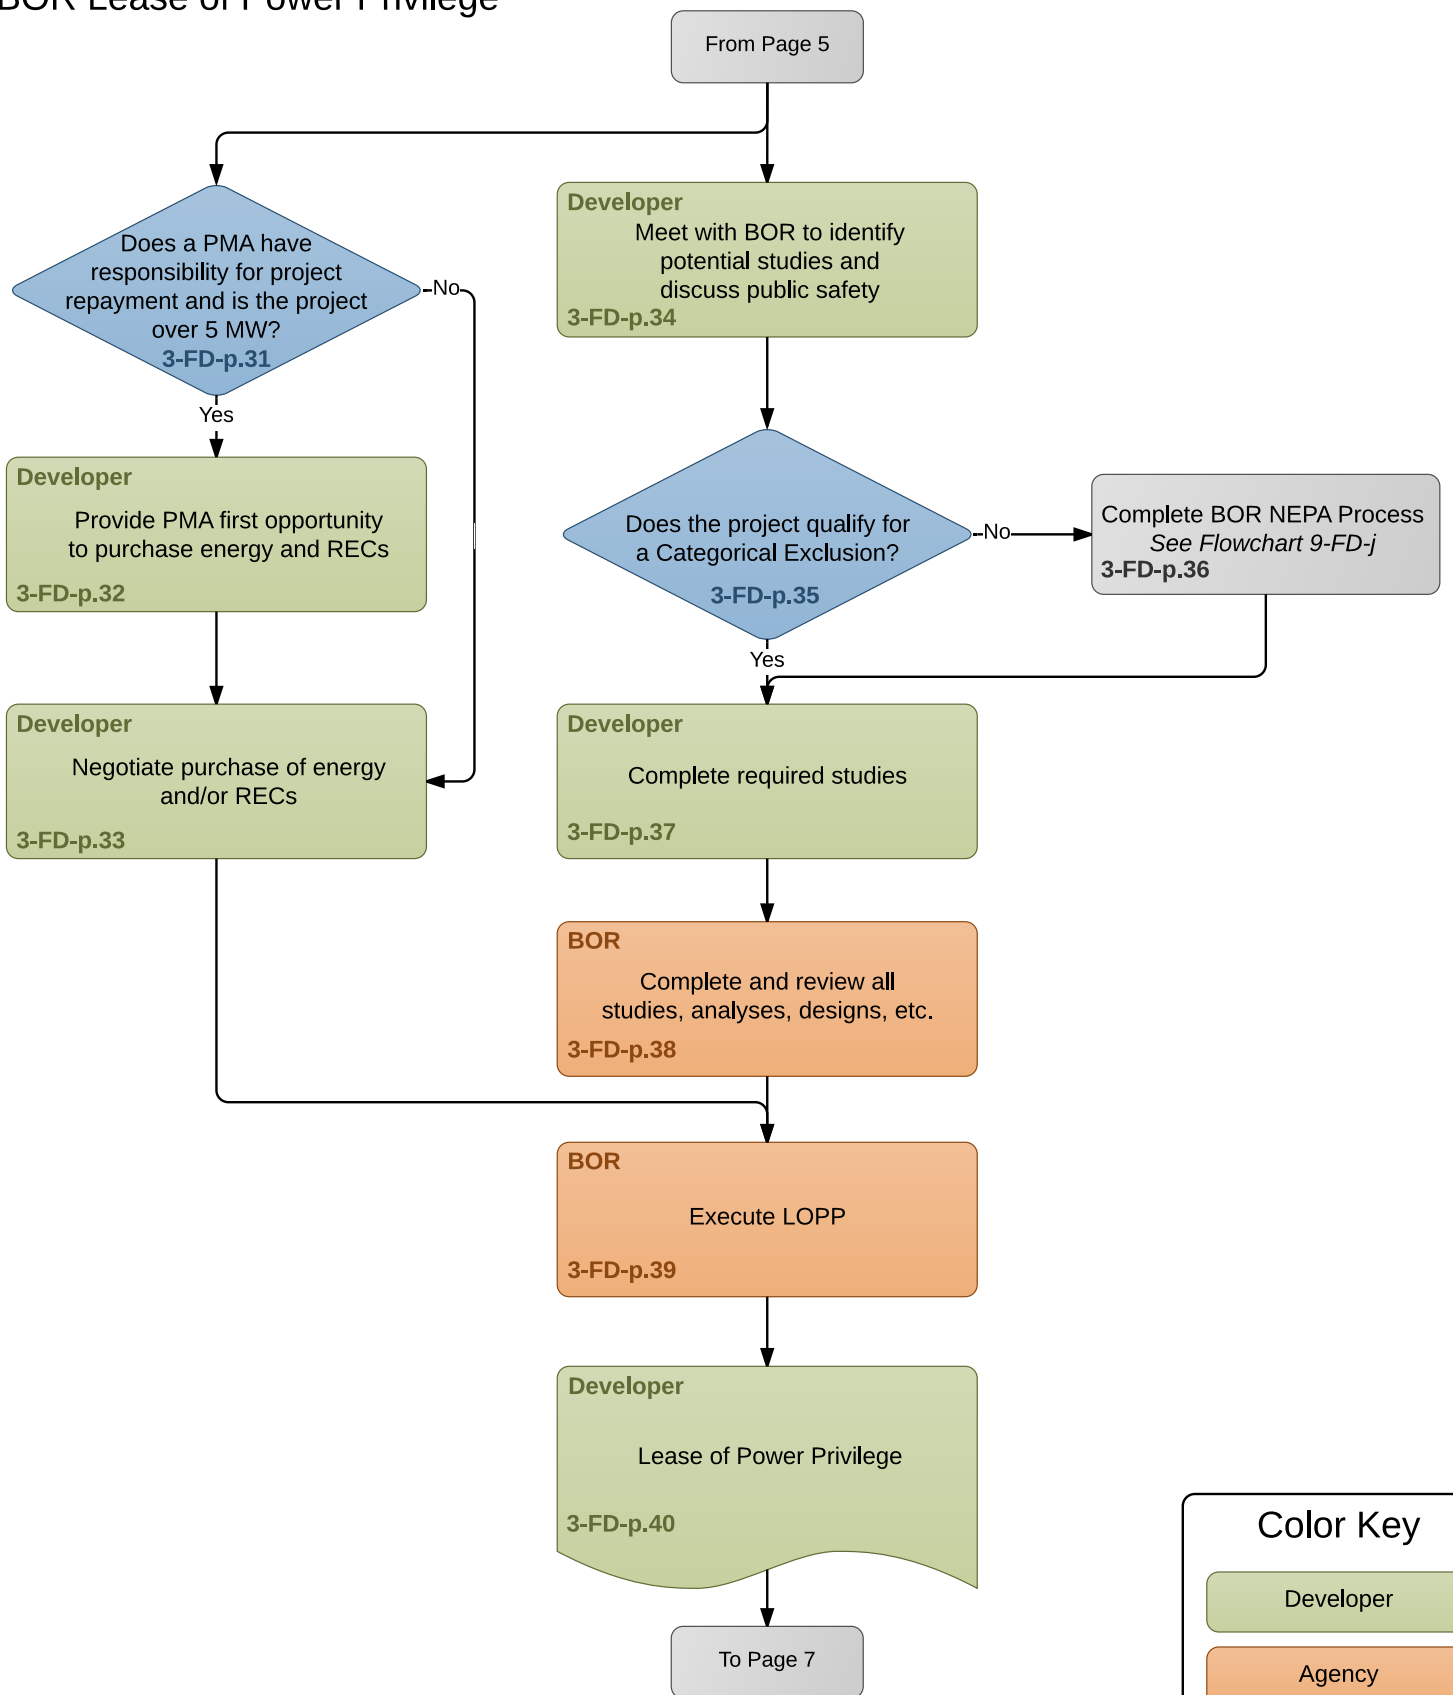

Flowchart 3-FD-p: BOR Lease of Power Privilege

Version: 10 June 2015

Flowchart 3-FD-p (continued):
BOR Lease of Power Privilege

Flowchart 3-FD-p (continued):
BOR Lease of Power Privilege

Flowchart 3-FD-p (continued):
BOR Lease of Power Privilege

Flowchart 3-FD-p (continued):
BOR Lease of Power Privilege

Flowchart 3-FD-p (continued):
BOR Lease of Power Privilege

Color Key

- Developer
- Agency
- Other
- Public