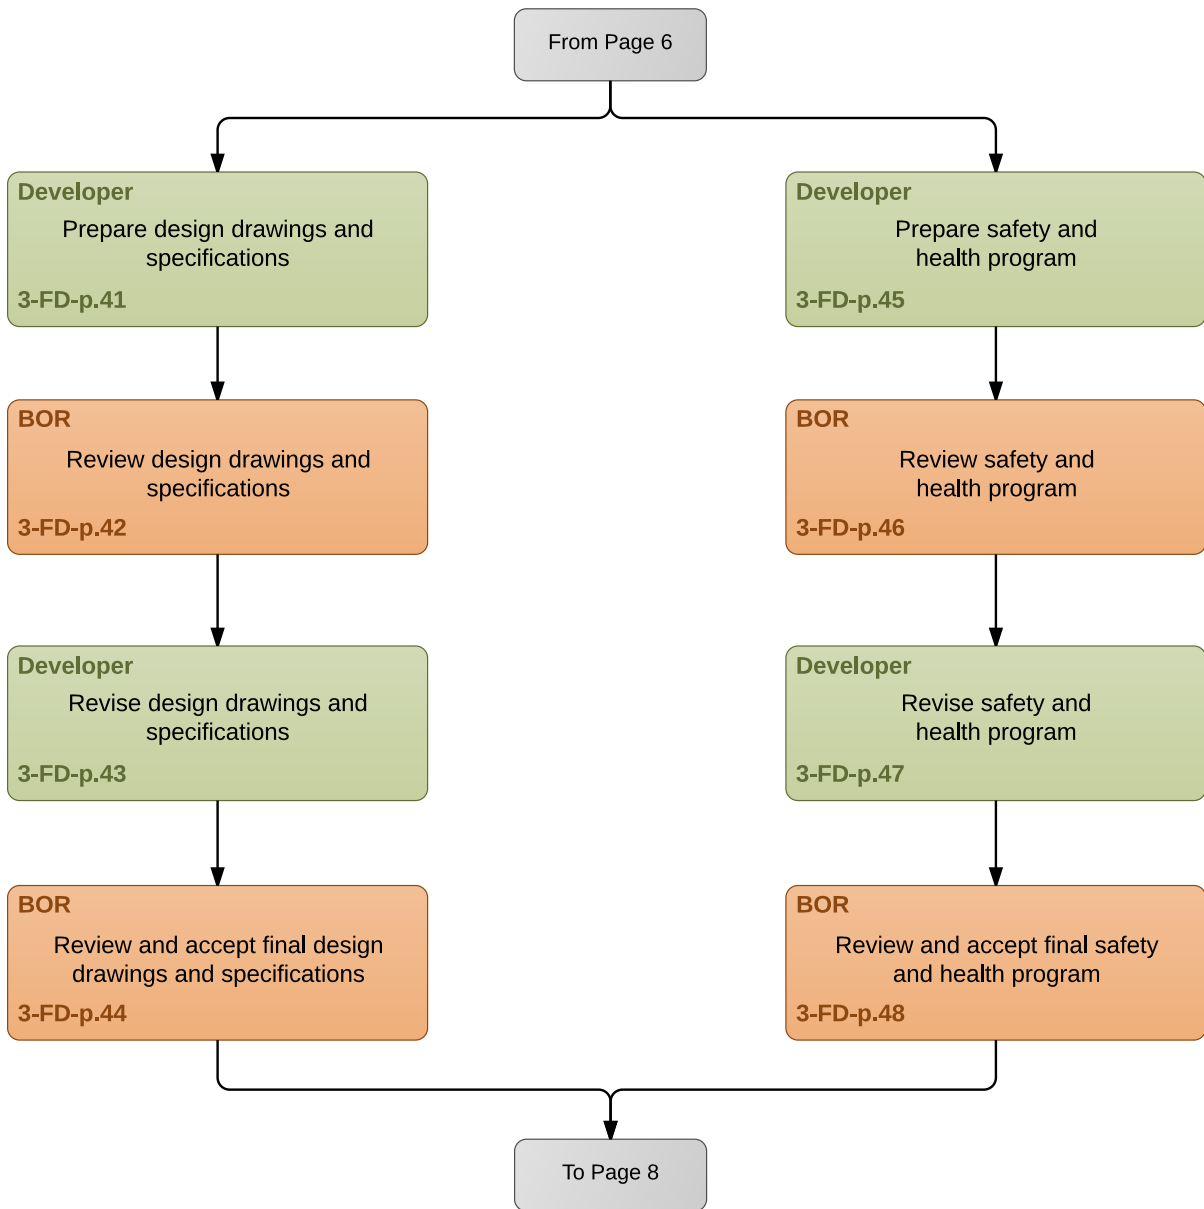

Flowchart 3-FD-p: BOR Lease of Power Privilege

Version: 10 June 2015

Flowchart 3-FD-p (continued):
BOR Lease of Power Privilege

Flowchart 3-FD-p (continued):
BOR Lease of Power Privilege

Flowchart 3-FD-p (continued):
BOR Lease of Power Privilege

Flowchart 3-FD-p (continued):
BOR Lease of Power Privilege

Flowchart 3-FD-p (continued):
BOR Lease of Power Privilege

Color Key

- Developer
- Agency
- Other
- Public