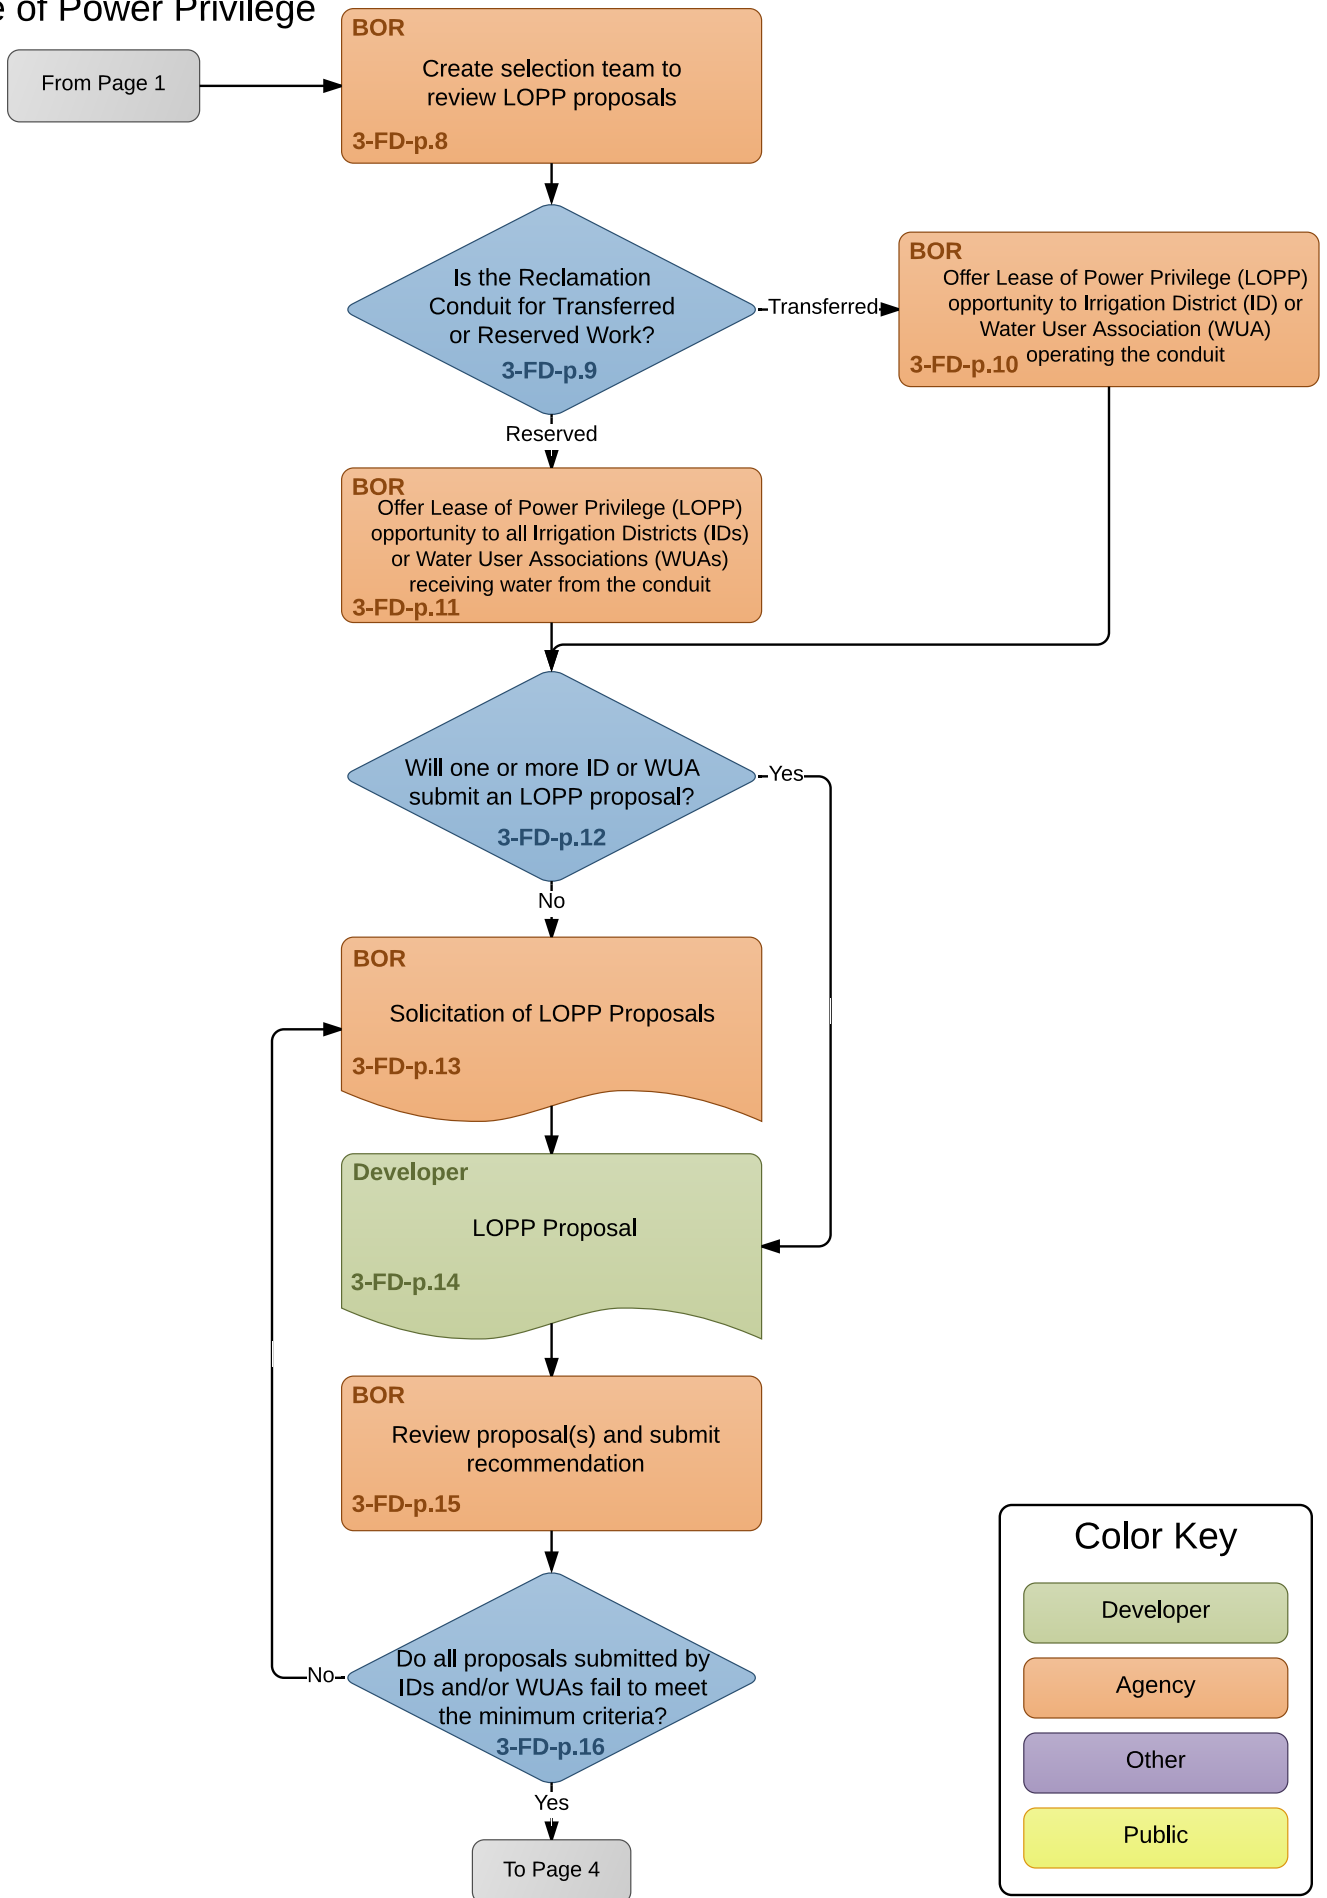

Flowchart 3-FD-p: BOR Lease of Power Privilege

Version: 10 June 2015

Flowchart 3-FD-p (continued):
BOR Lease of Power Privilege

Flowchart 3-FD-p (continued):
BOR Lease of Power Privilege

Flowchart 3-FD-p (continued):
BOR Lease of Power Privilege

Flowchart 3-FD-p (continued):
BOR Lease of Power Privilege

Flowchart 3-FD-p (continued):
BOR Lease of Power Privilege

Color Key

- Developer
- Agency
- Other
- Public