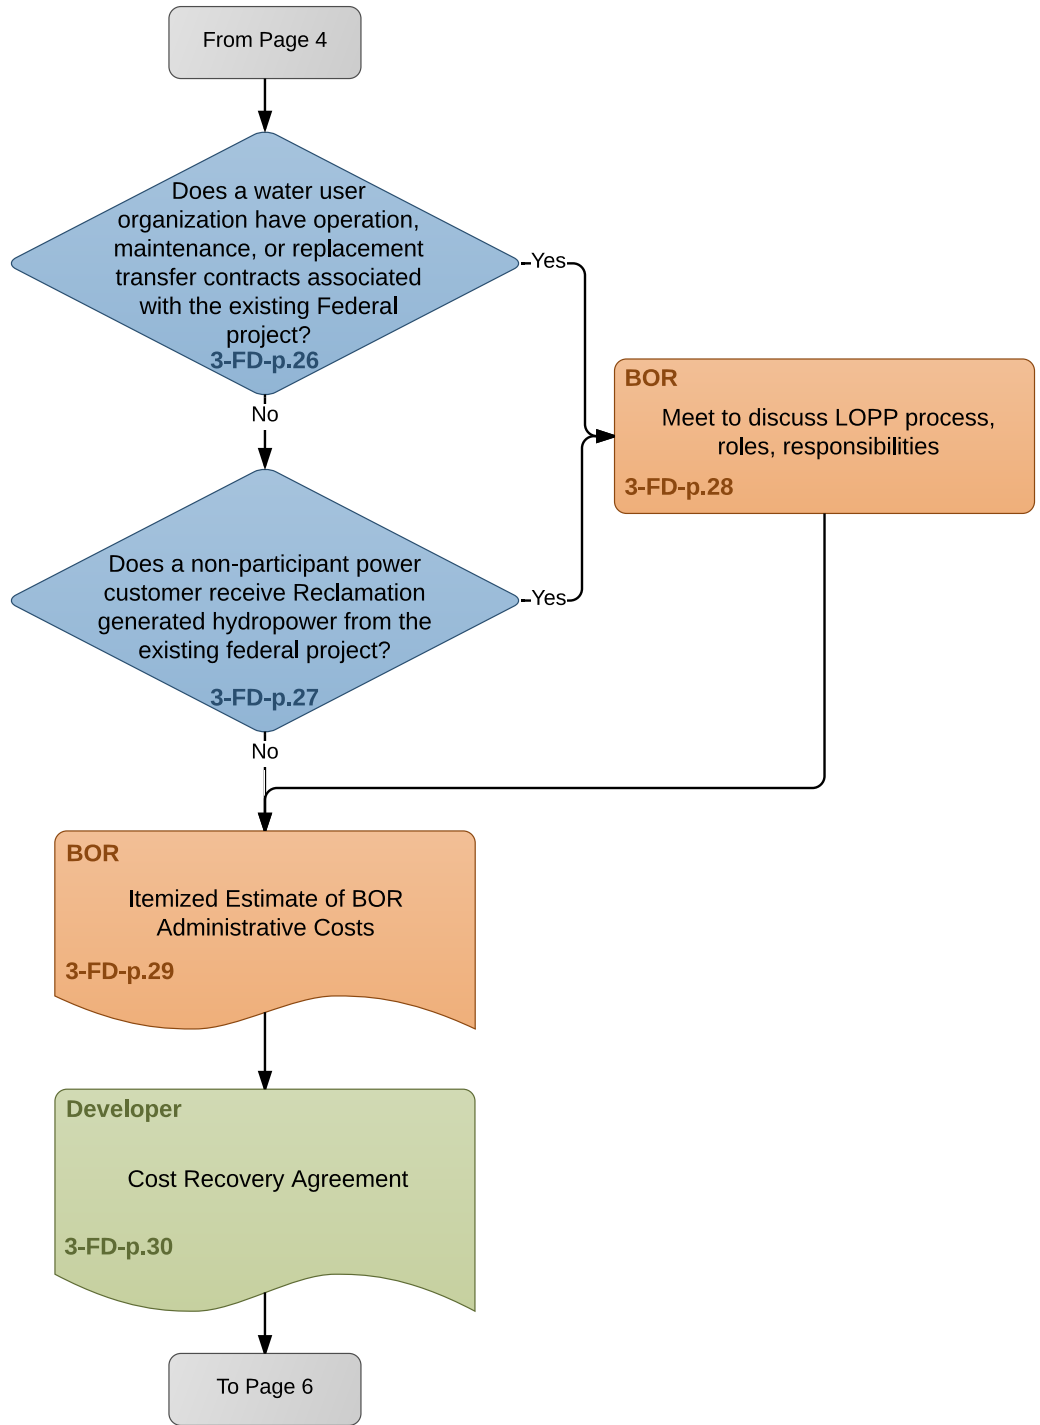

Flowchart 3-FD-p: BOR Lease of Power Privilege

Version: 10 June 2015

Flowchart 3-FD-p (continued):
BOR Lease of Power Privilege

Flowchart 3-FD-p (continued):
BOR Lease of Power Privilege

Flowchart 3-FD-p (continued):
BOR Lease of Power Privilege

Flowchart 3-FD-p (continued):
BOR Lease of Power Privilege

Flowchart 3-FD-p (continued):
BOR Lease of Power Privilege

Color Key

- Developer
- Agency
- Other
- Public