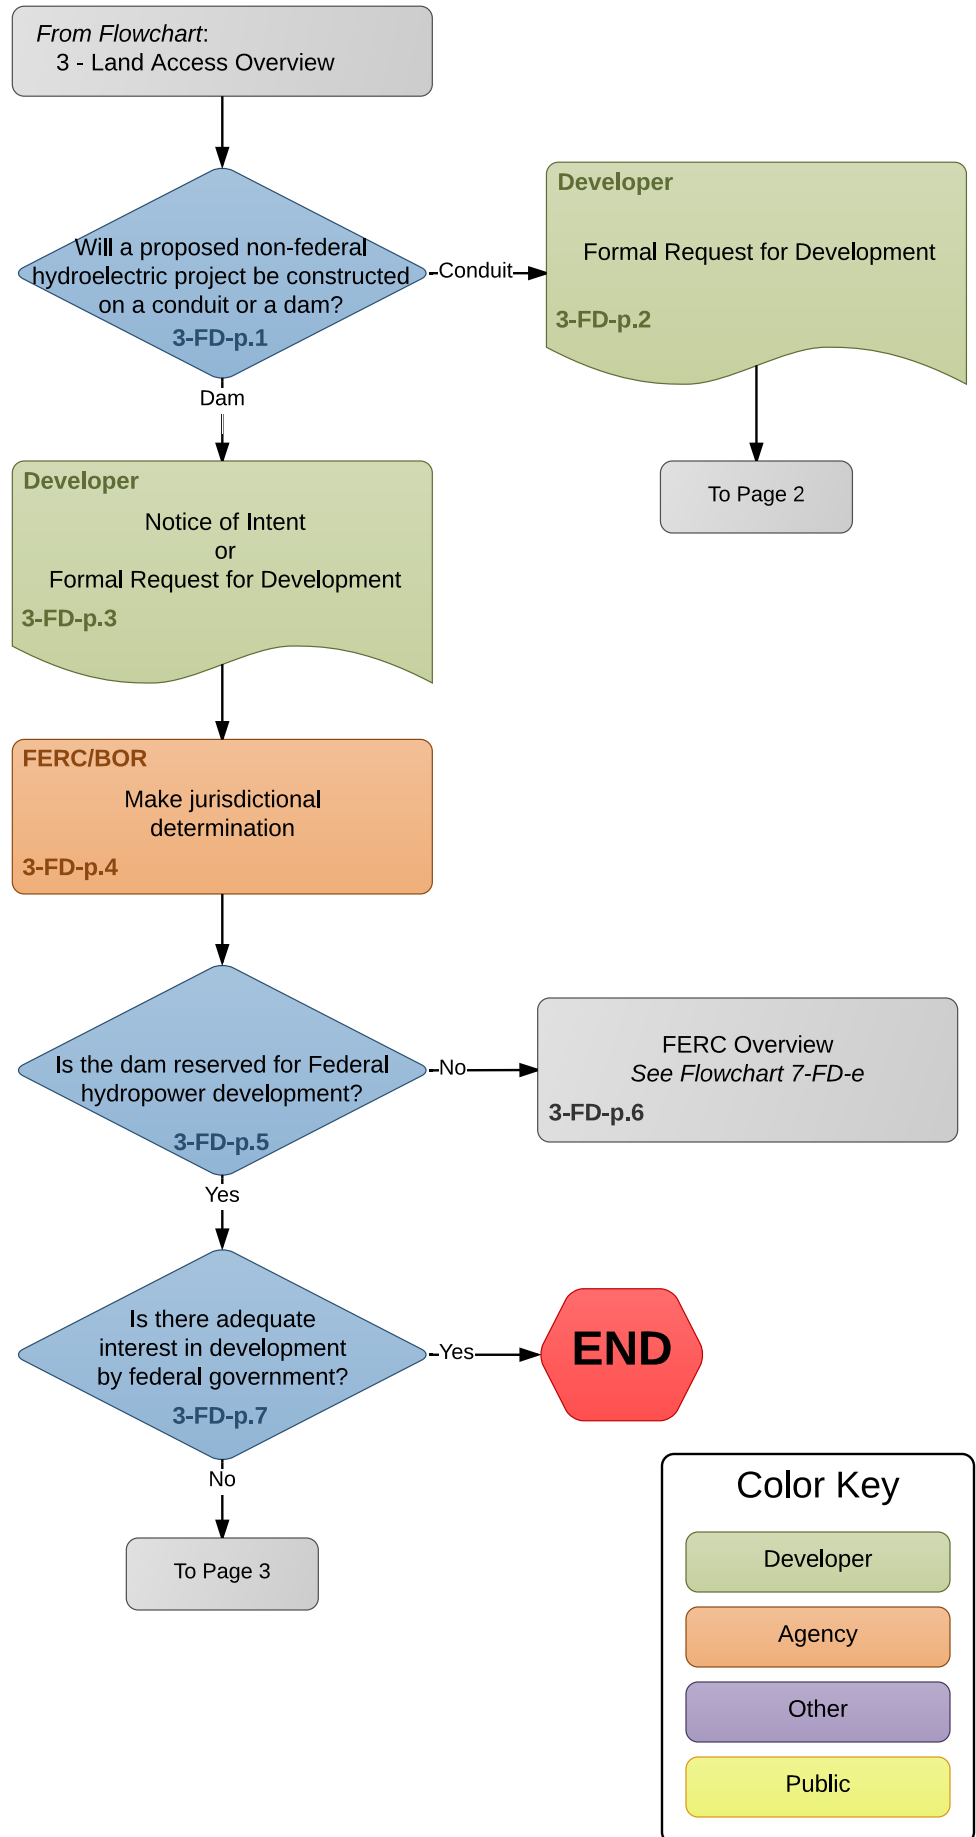

Flowchart 3-FD-p: BOR Lease of Power Privilege

Version: 10 June 2015

Flowchart 3-FD-p (continued):
BOR Lease of Power Privilege

Flowchart 3-FD-p (continued):
BOR Lease of Power Privilege

Flowchart 3-FD-p (continued):
BOR Lease of Power Privilege

Flowchart 3-FD-p (continued):
BOR Lease of Power Privilege

Flowchart 3-FD-p (continued):
BOR Lease of Power Privilege

Color Key

- Developer
- Agency
- Other
- Public