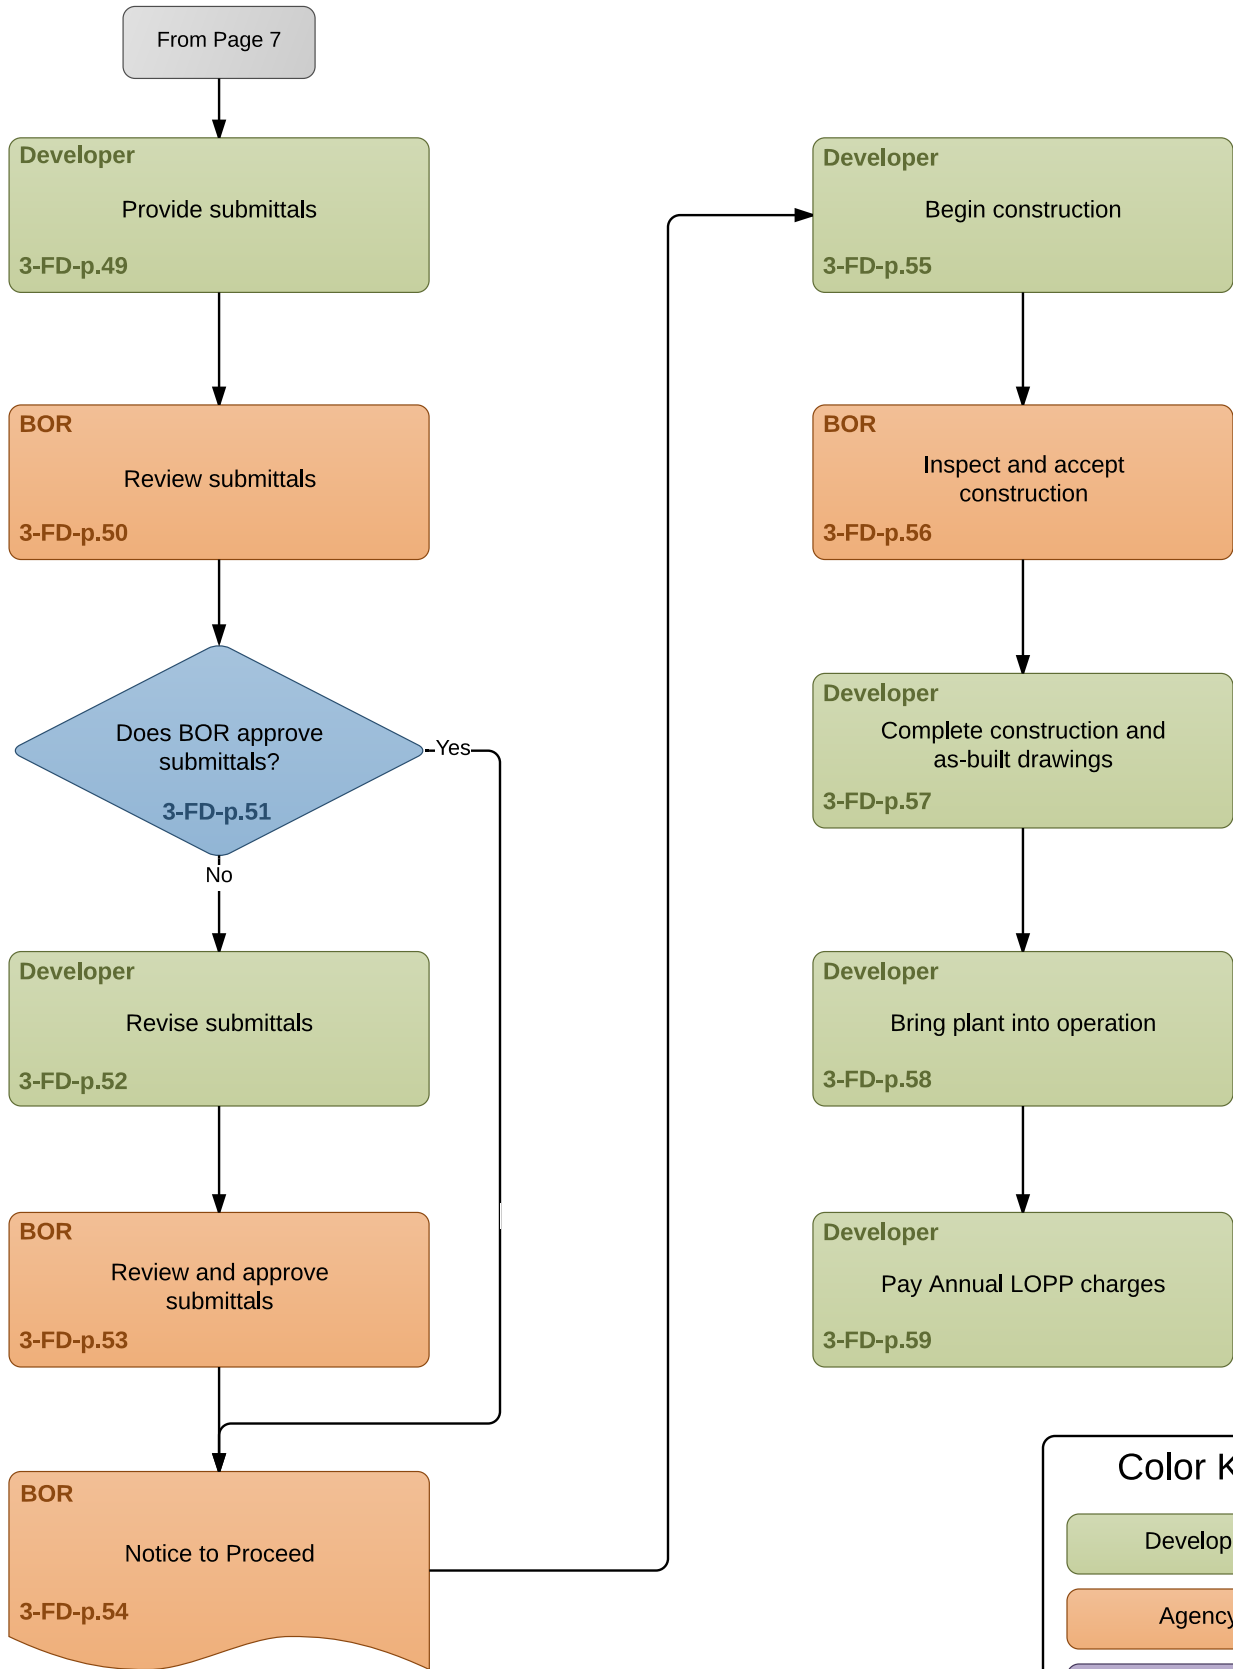

Flowchart 3-FD-p: BOR Lease of Power Privilege

Version: 10 June 2015

Flowchart 3-FD-p (continued):
BOR Lease of Power Privilege

Flowchart 3-FD-p (continued):
BOR Lease of Power Privilege

Flowchart 3-FD-p (continued):
BOR Lease of Power Privilege

Flowchart 3-FD-p (continued):
BOR Lease of Power Privilege

Flowchart 3-FD-p (continued):
BOR Lease of Power Privilege

Color Key

- Developer
- Agency
- Other
- Public