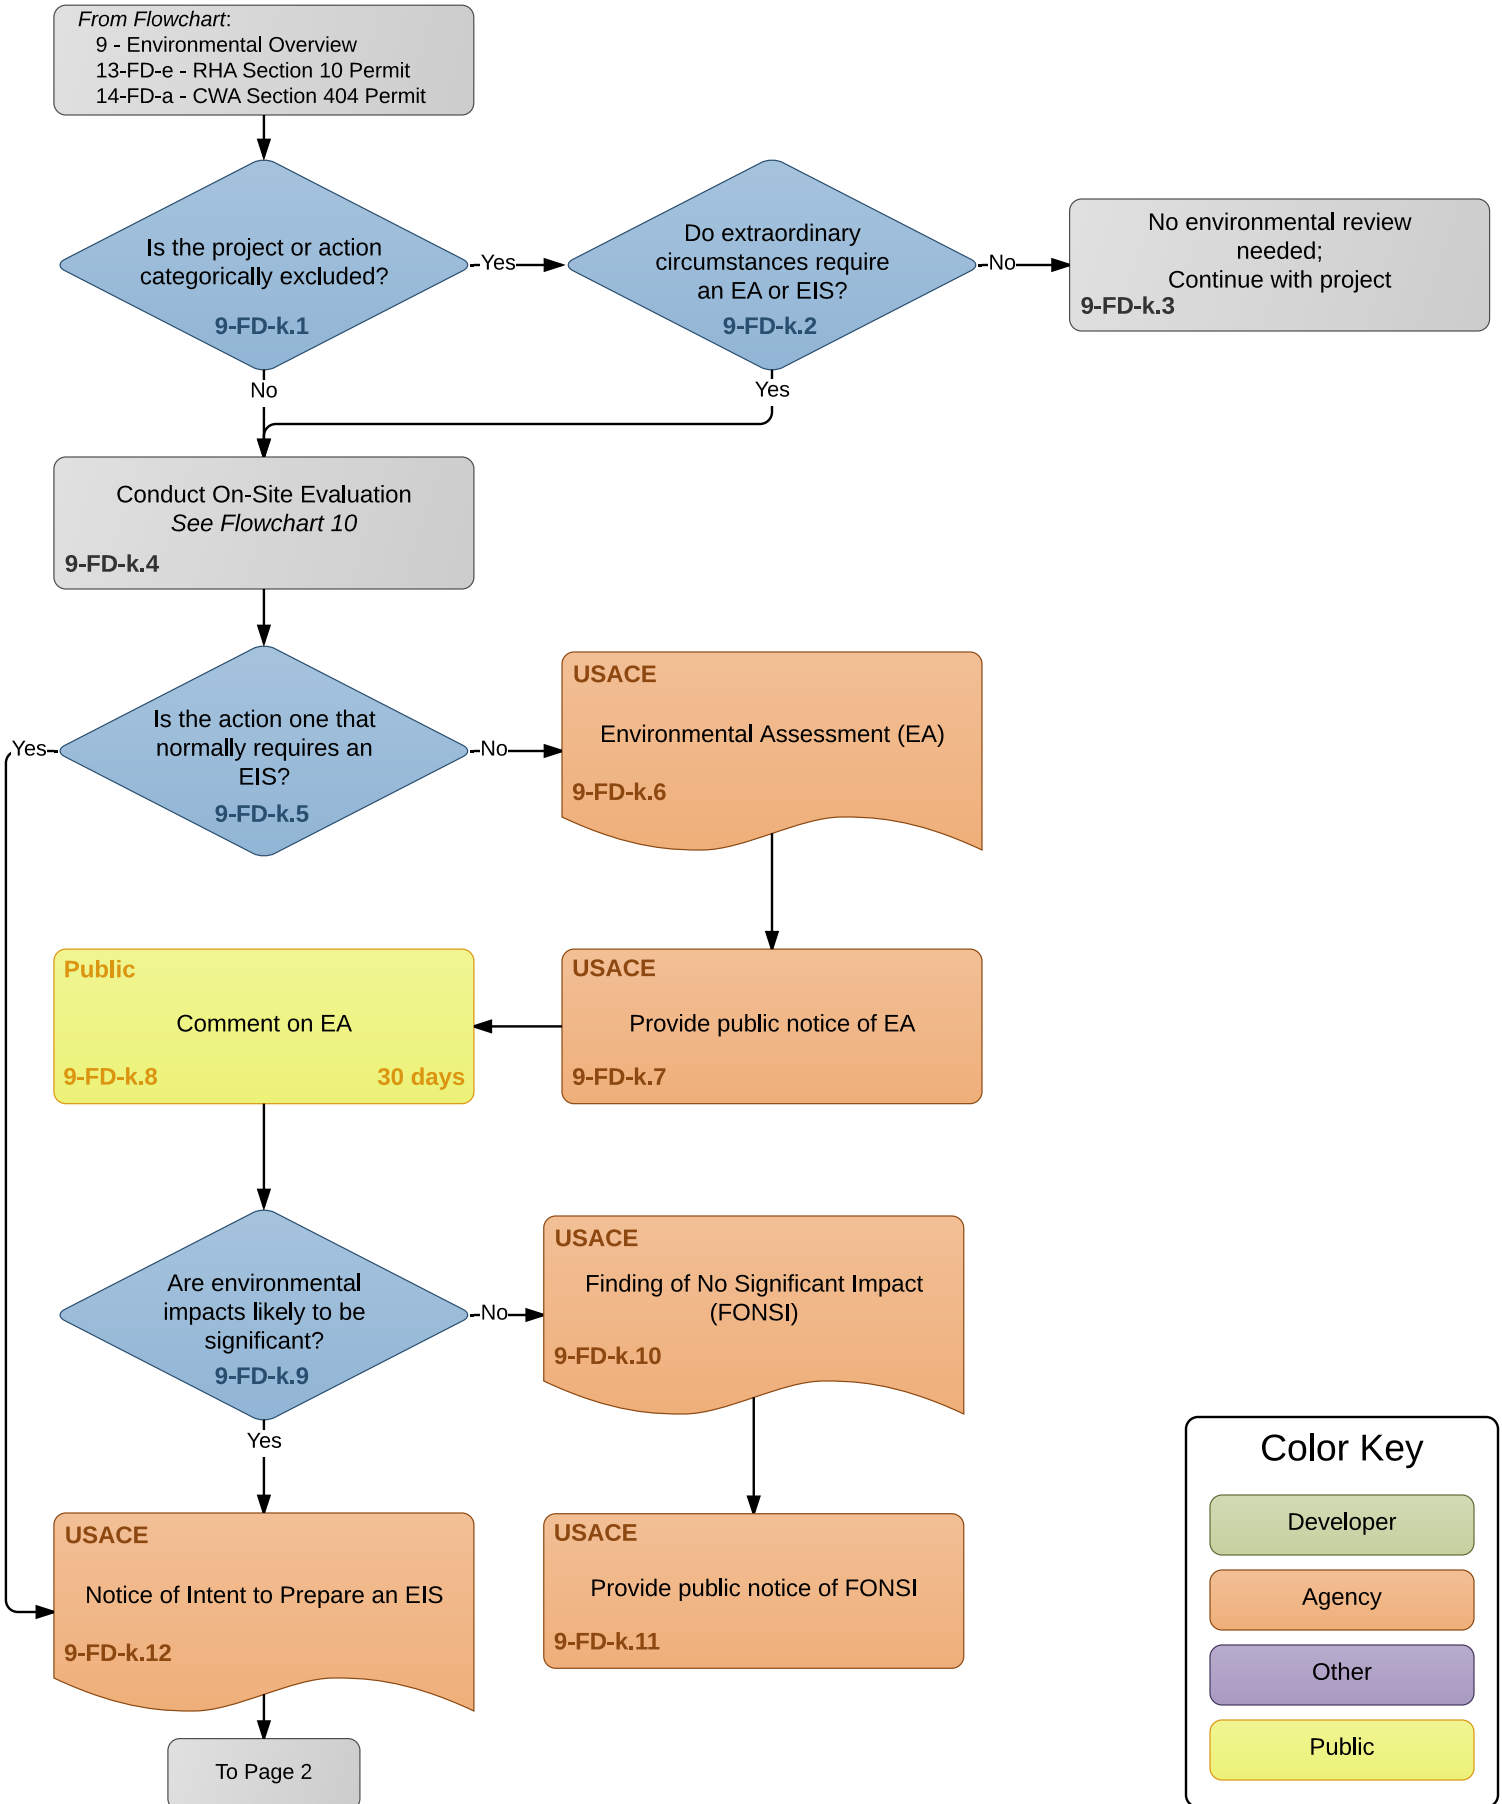

# Flowchart 9-FD-k: USACE NEPA Process

Version: 31 March 2015

# Flowchart 9-FD-k (continued): USACE NEPA Process