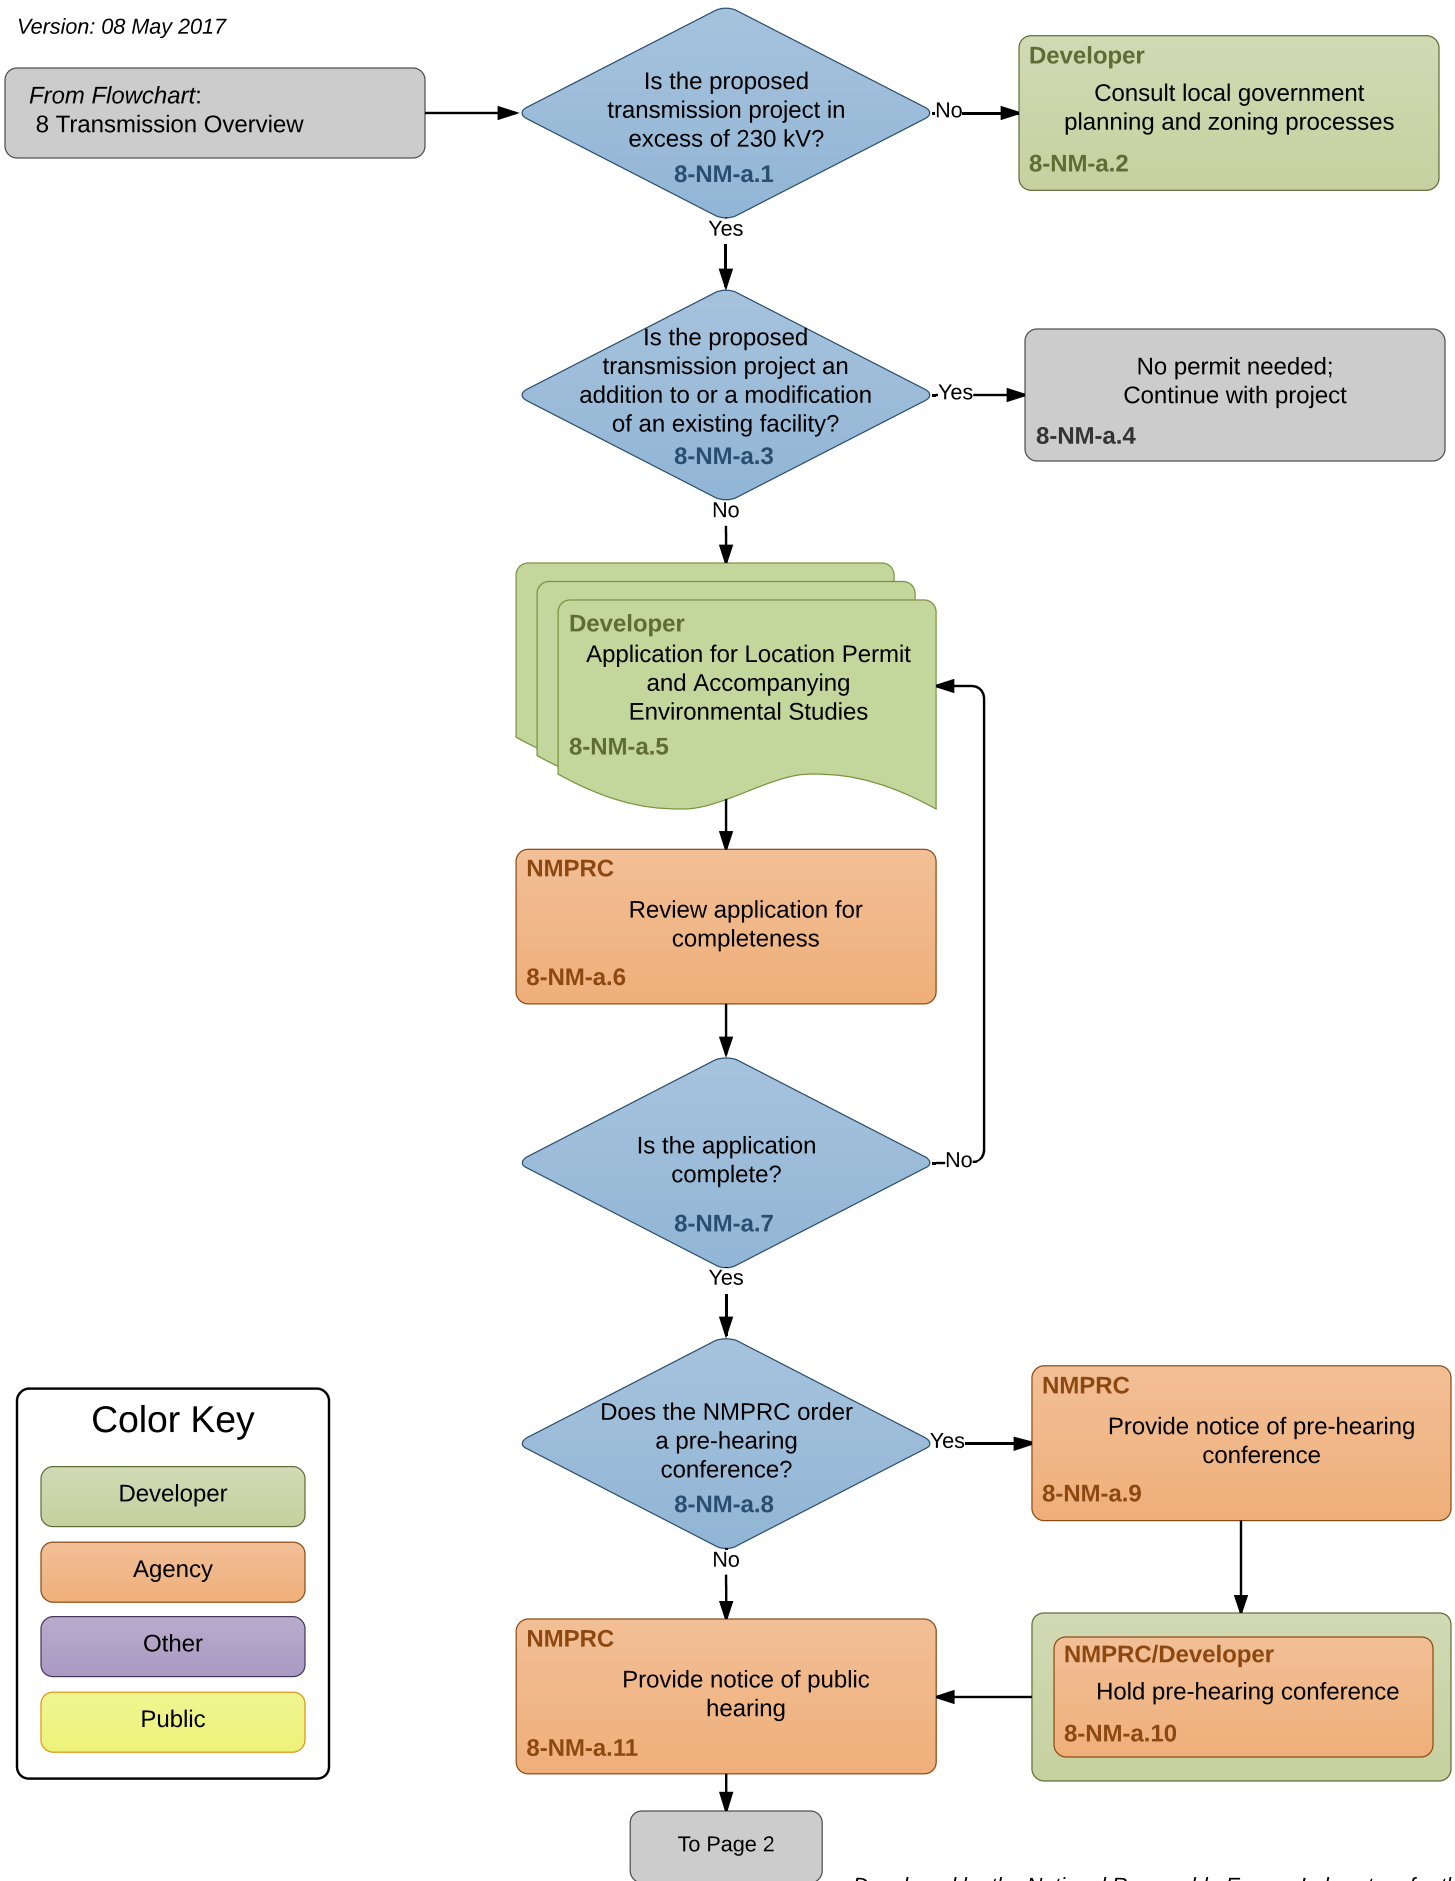

# Flowchart 8-NM-a: Transmission Siting Overview

Version: 08 May 2017

From Flowchart:  
8 Transmission Overview

**Color Key**

- Developer
- Agency
- Other
- Public