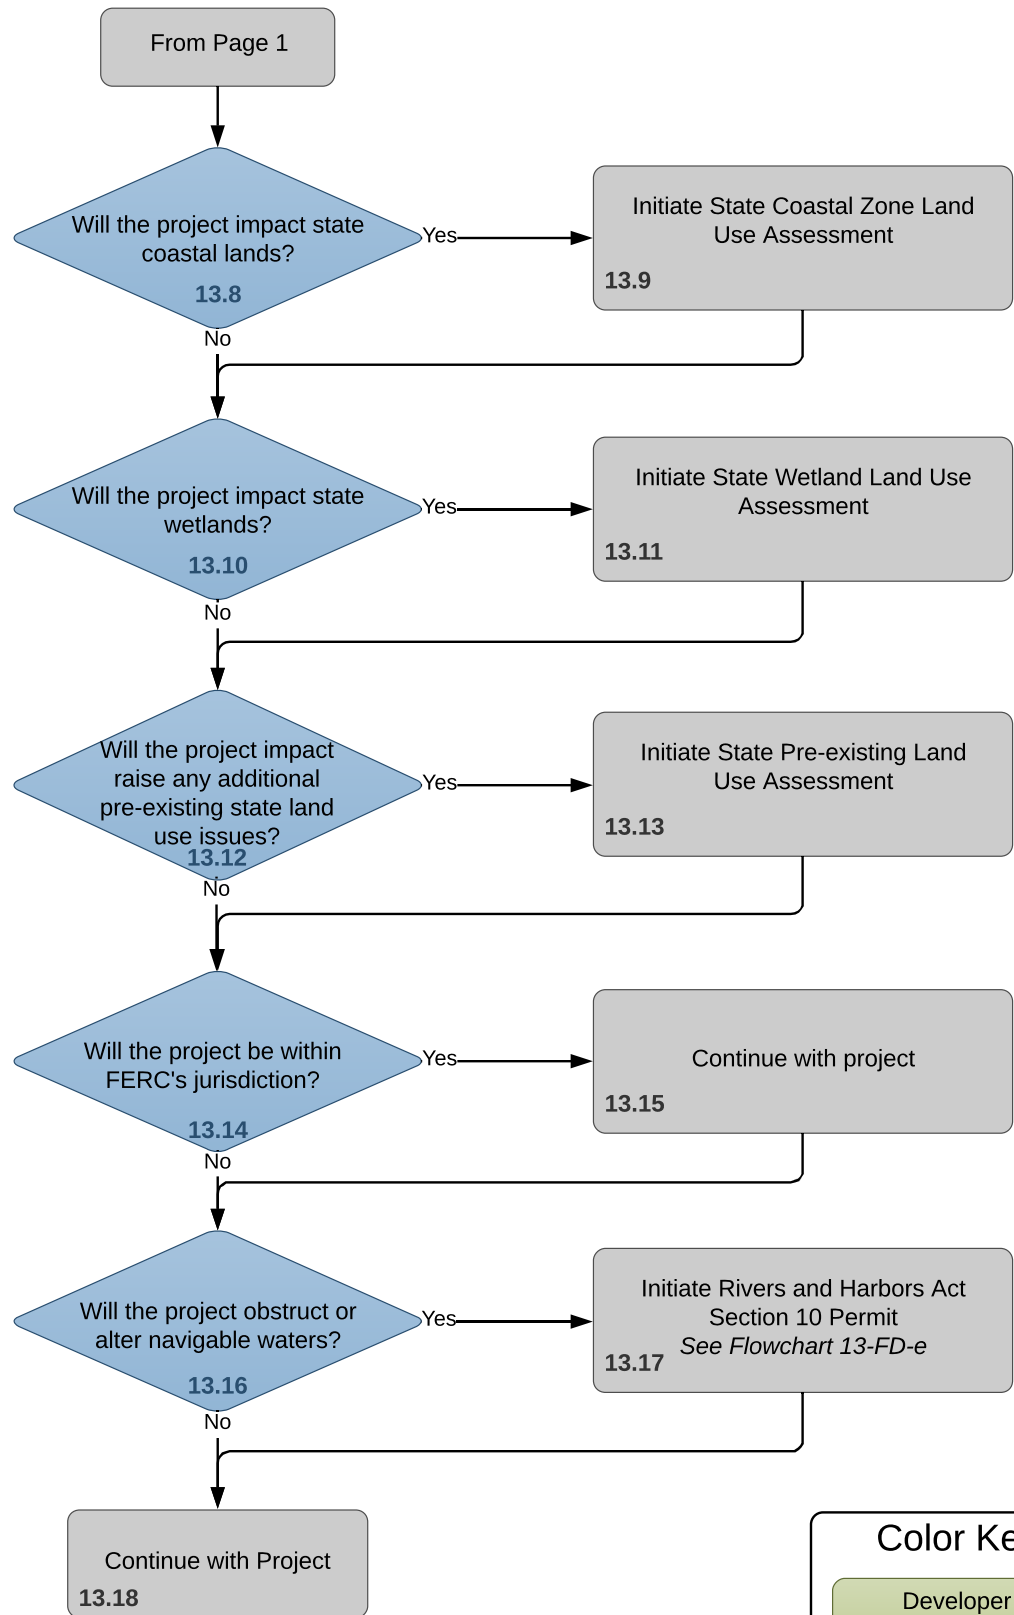

Flowchart 13: Pre-existing Land Use Assessment Overview

Version: 27 December 2017

Flowchart 13 (continued):
Pre-existing Land Use Assessment Overview

Color Key

- Developer
- Agency
- Other
- Public