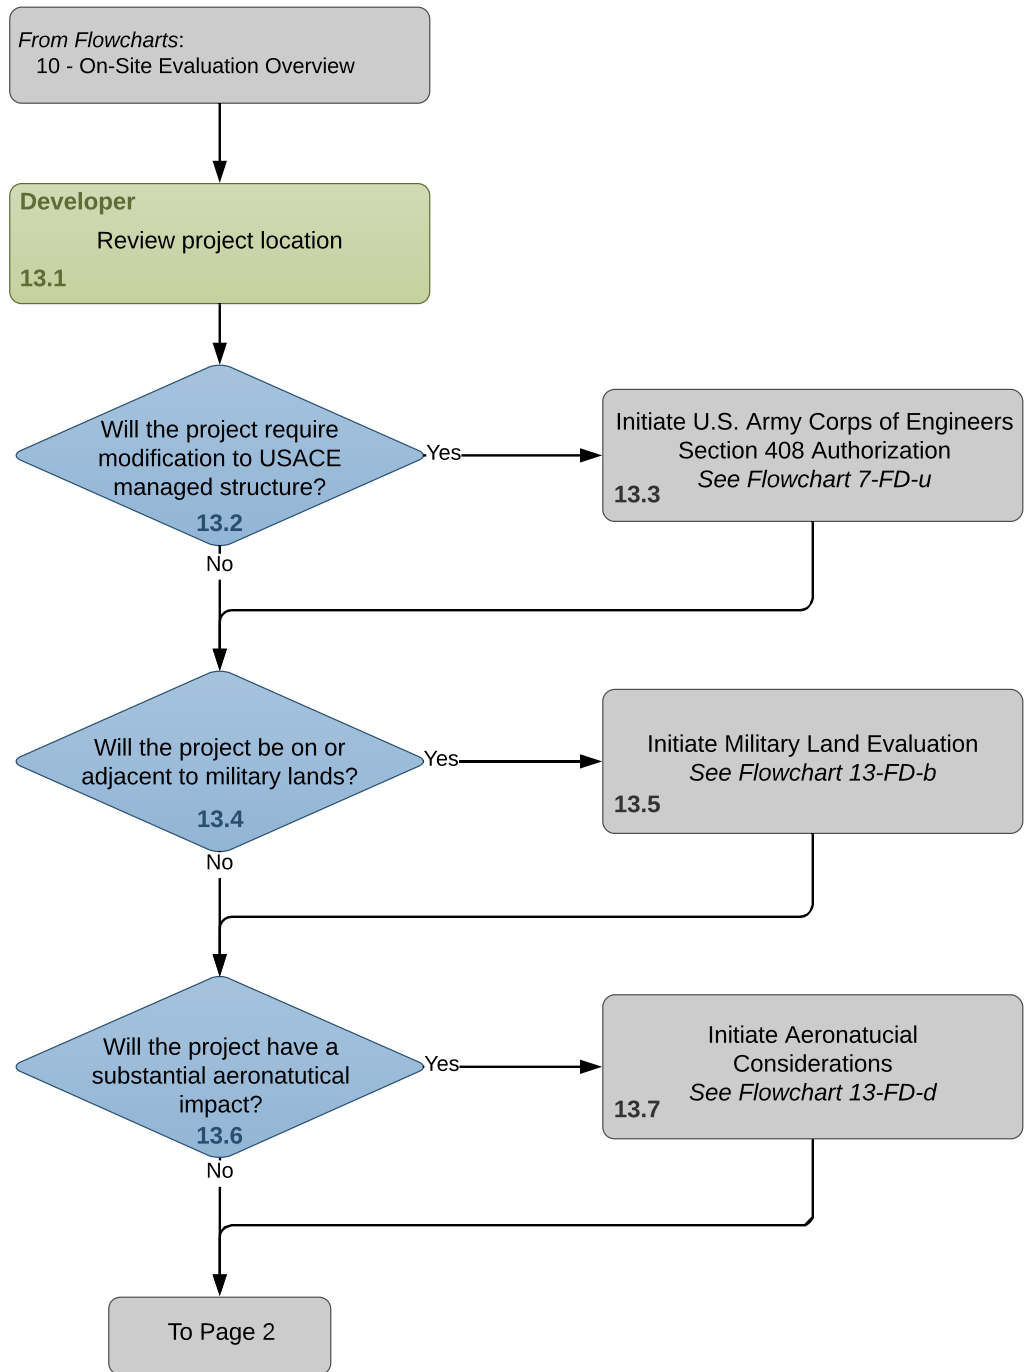

Flowchart 13: Pre-existing Land Use Assessment Overview

Version: 27 December 2017

Flowchart 13 (continued):
Pre-existing Land Use Assessment Overview

Color Key

- Developer
- Agency
- Other
- Public