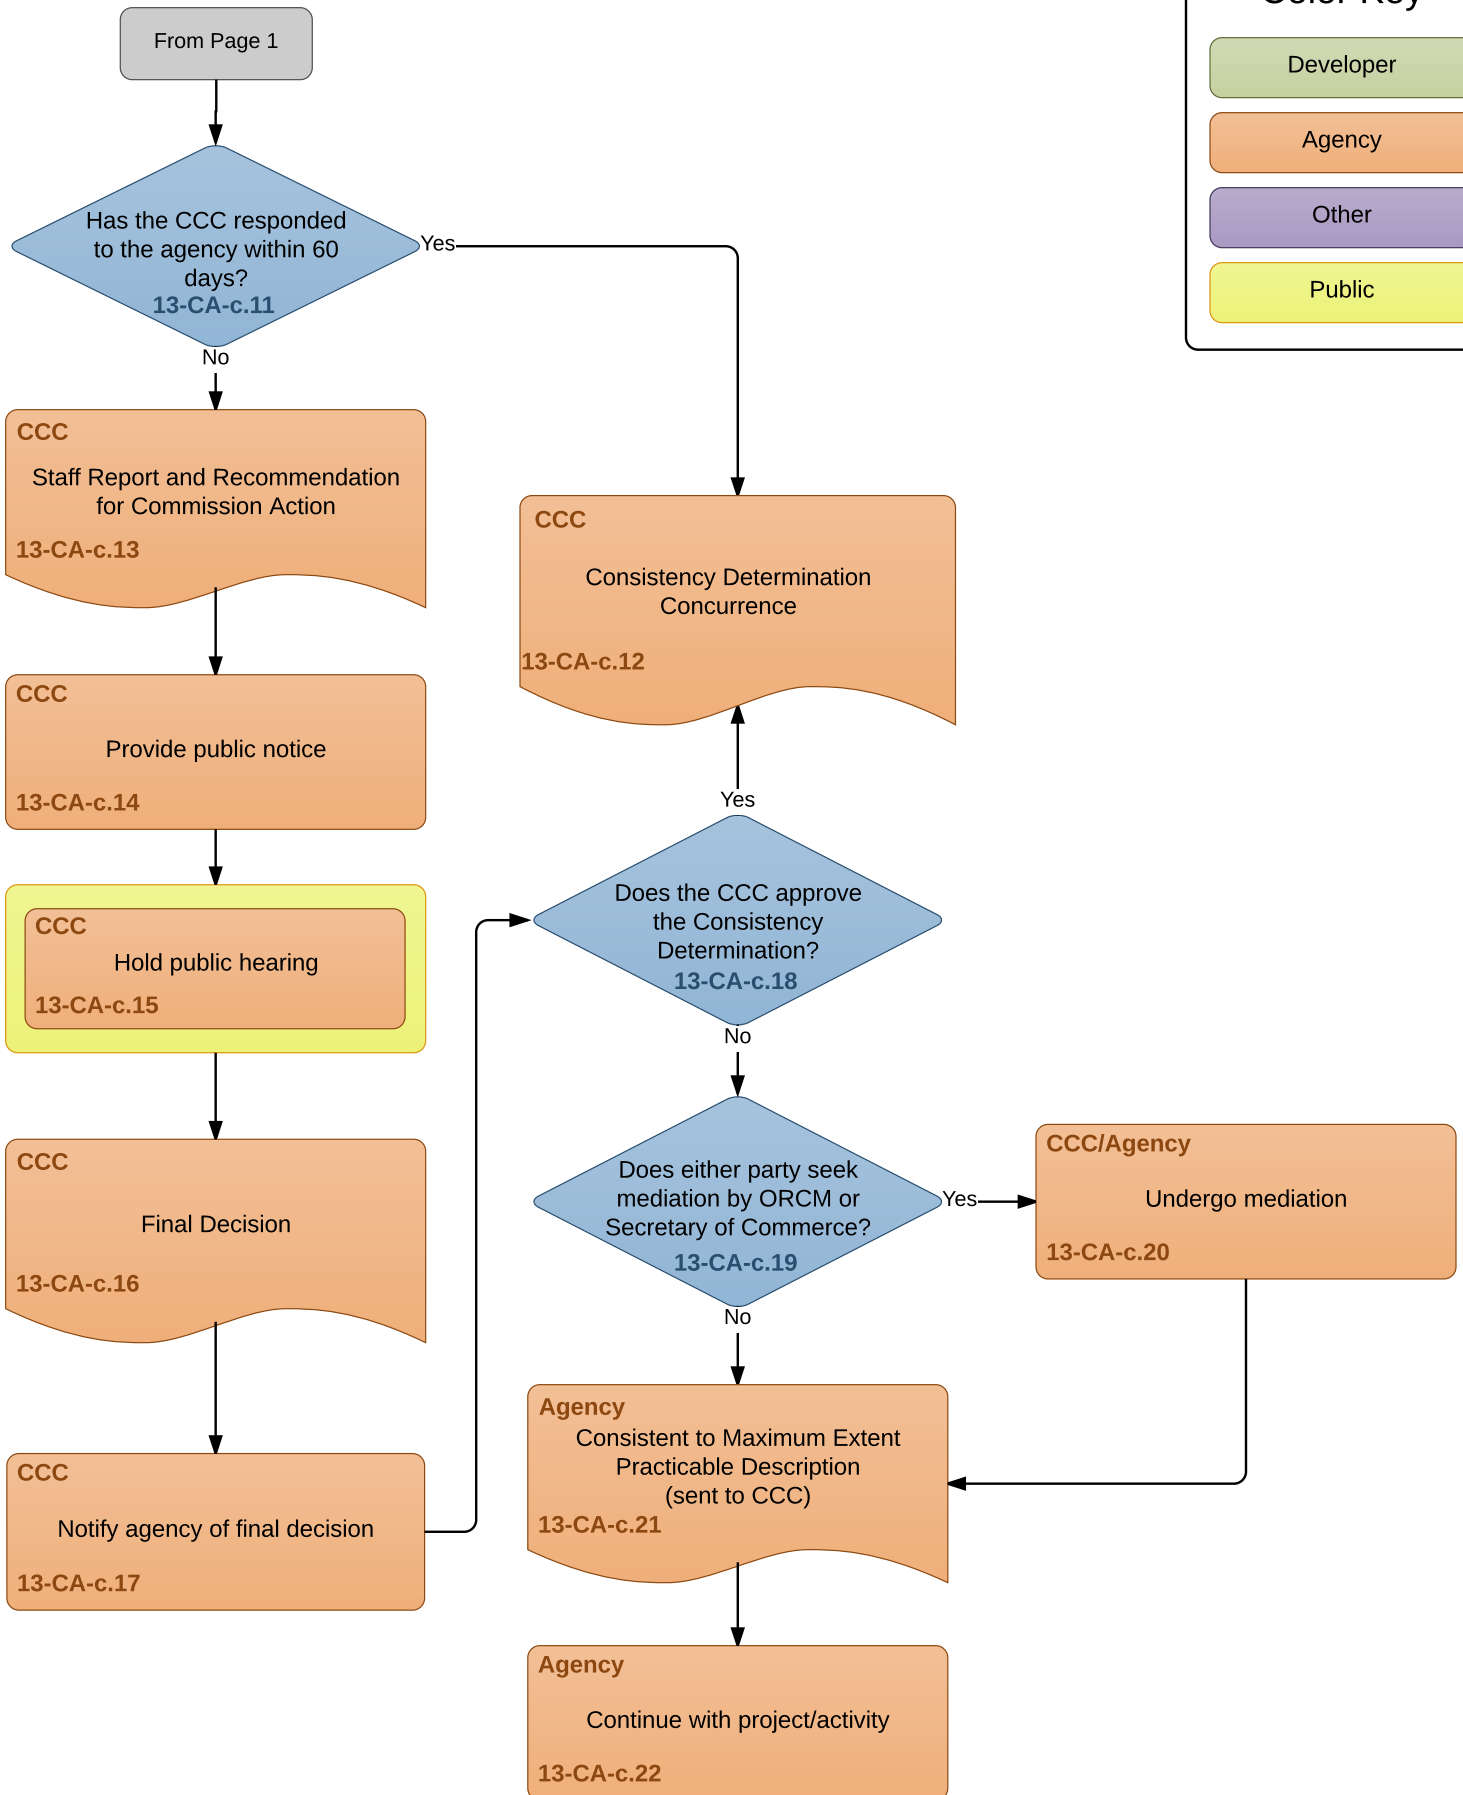

Flowchart 13-CA-c: Coastal Zone Consistency Certification

Version: 09 May 2017

From Flowchart:
13 - Pre-existing Land Use
Assessment Overview

Color Key

- Developer
- Agency
- Other
- Public

Flowchart 13-CA-c: (continued) Coastal Zone Consistency Certification

Flowchart 13-CA-c: (continued) Coastal Zone Consistency Certification

Color Key

- Developer
- Agency
- Other
- Public