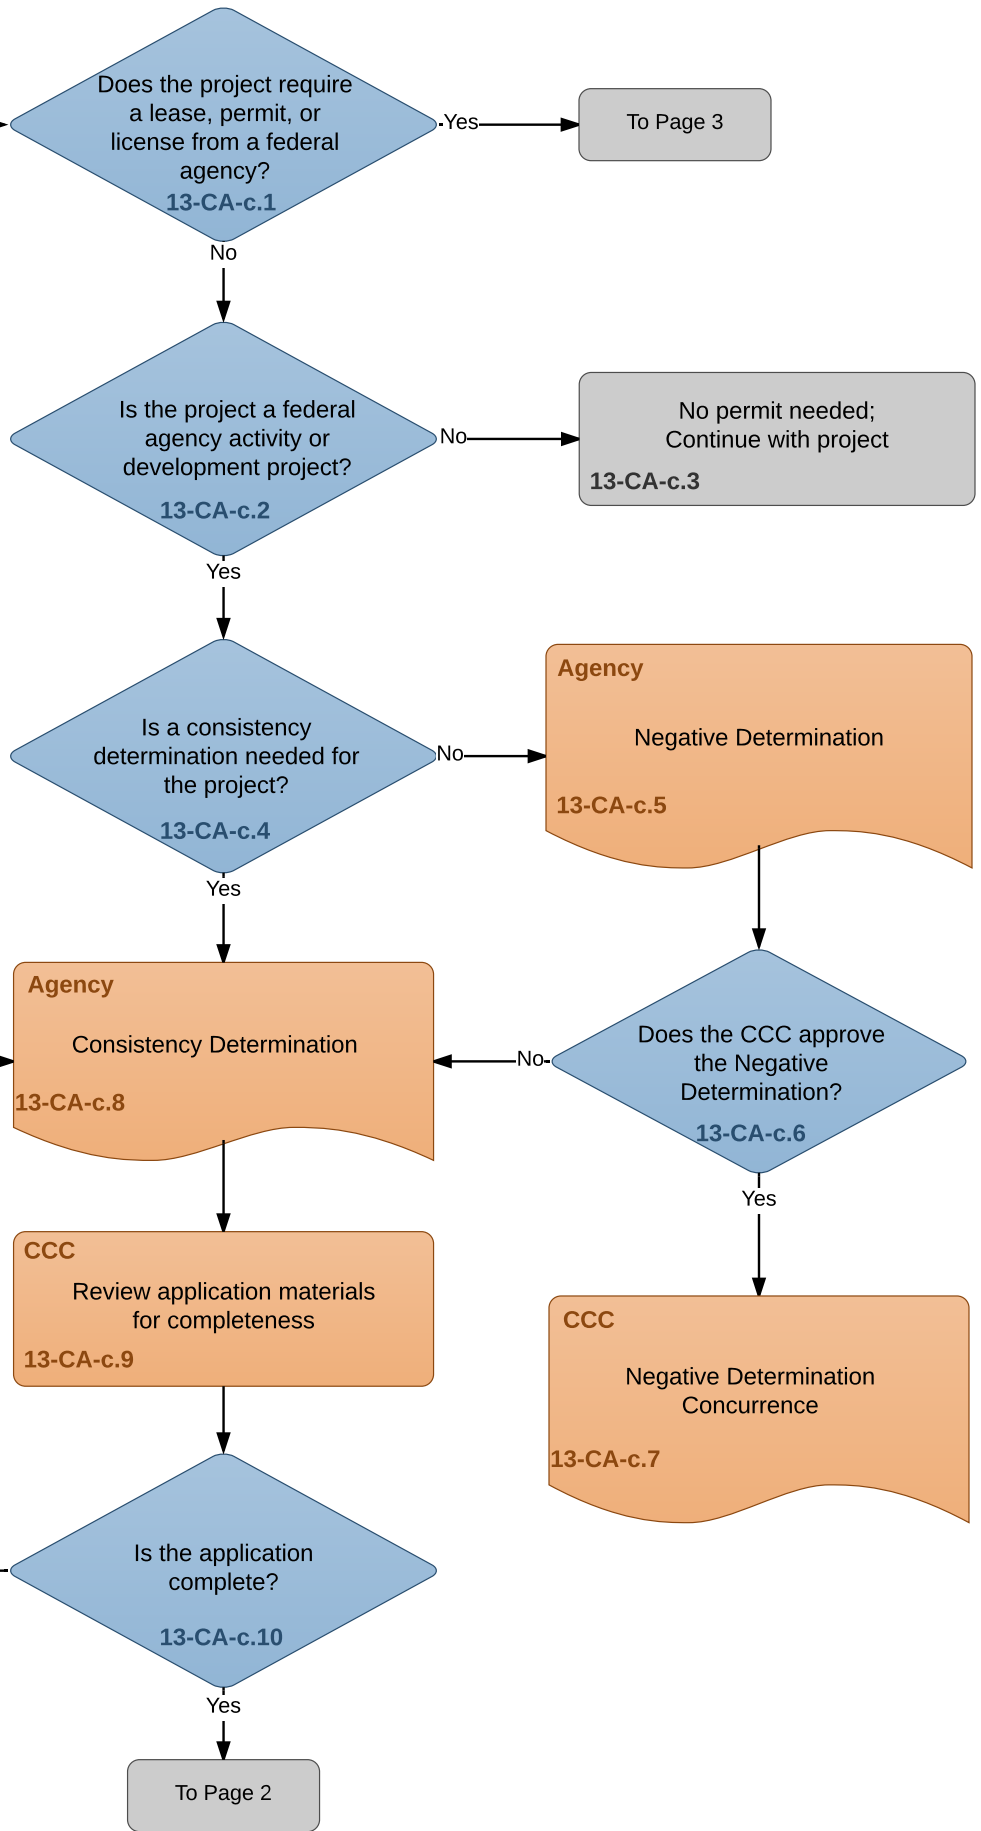

Flowchart 13-CA-c: Coastal Zone Consistency Certification

Version: 09 May 2017

From Flowchart:
13 - Pre-existing Land Use
Assessment Overview

Color Key

- Developer
- Agency
- Other
- Public

Flowchart 13-CA-c: (continued) Coastal Zone Consistency Certification

Flowchart 13-CA-c: (continued) Coastal Zone Consistency Certification

Color Key

- Developer
- Agency
- Other
- Public