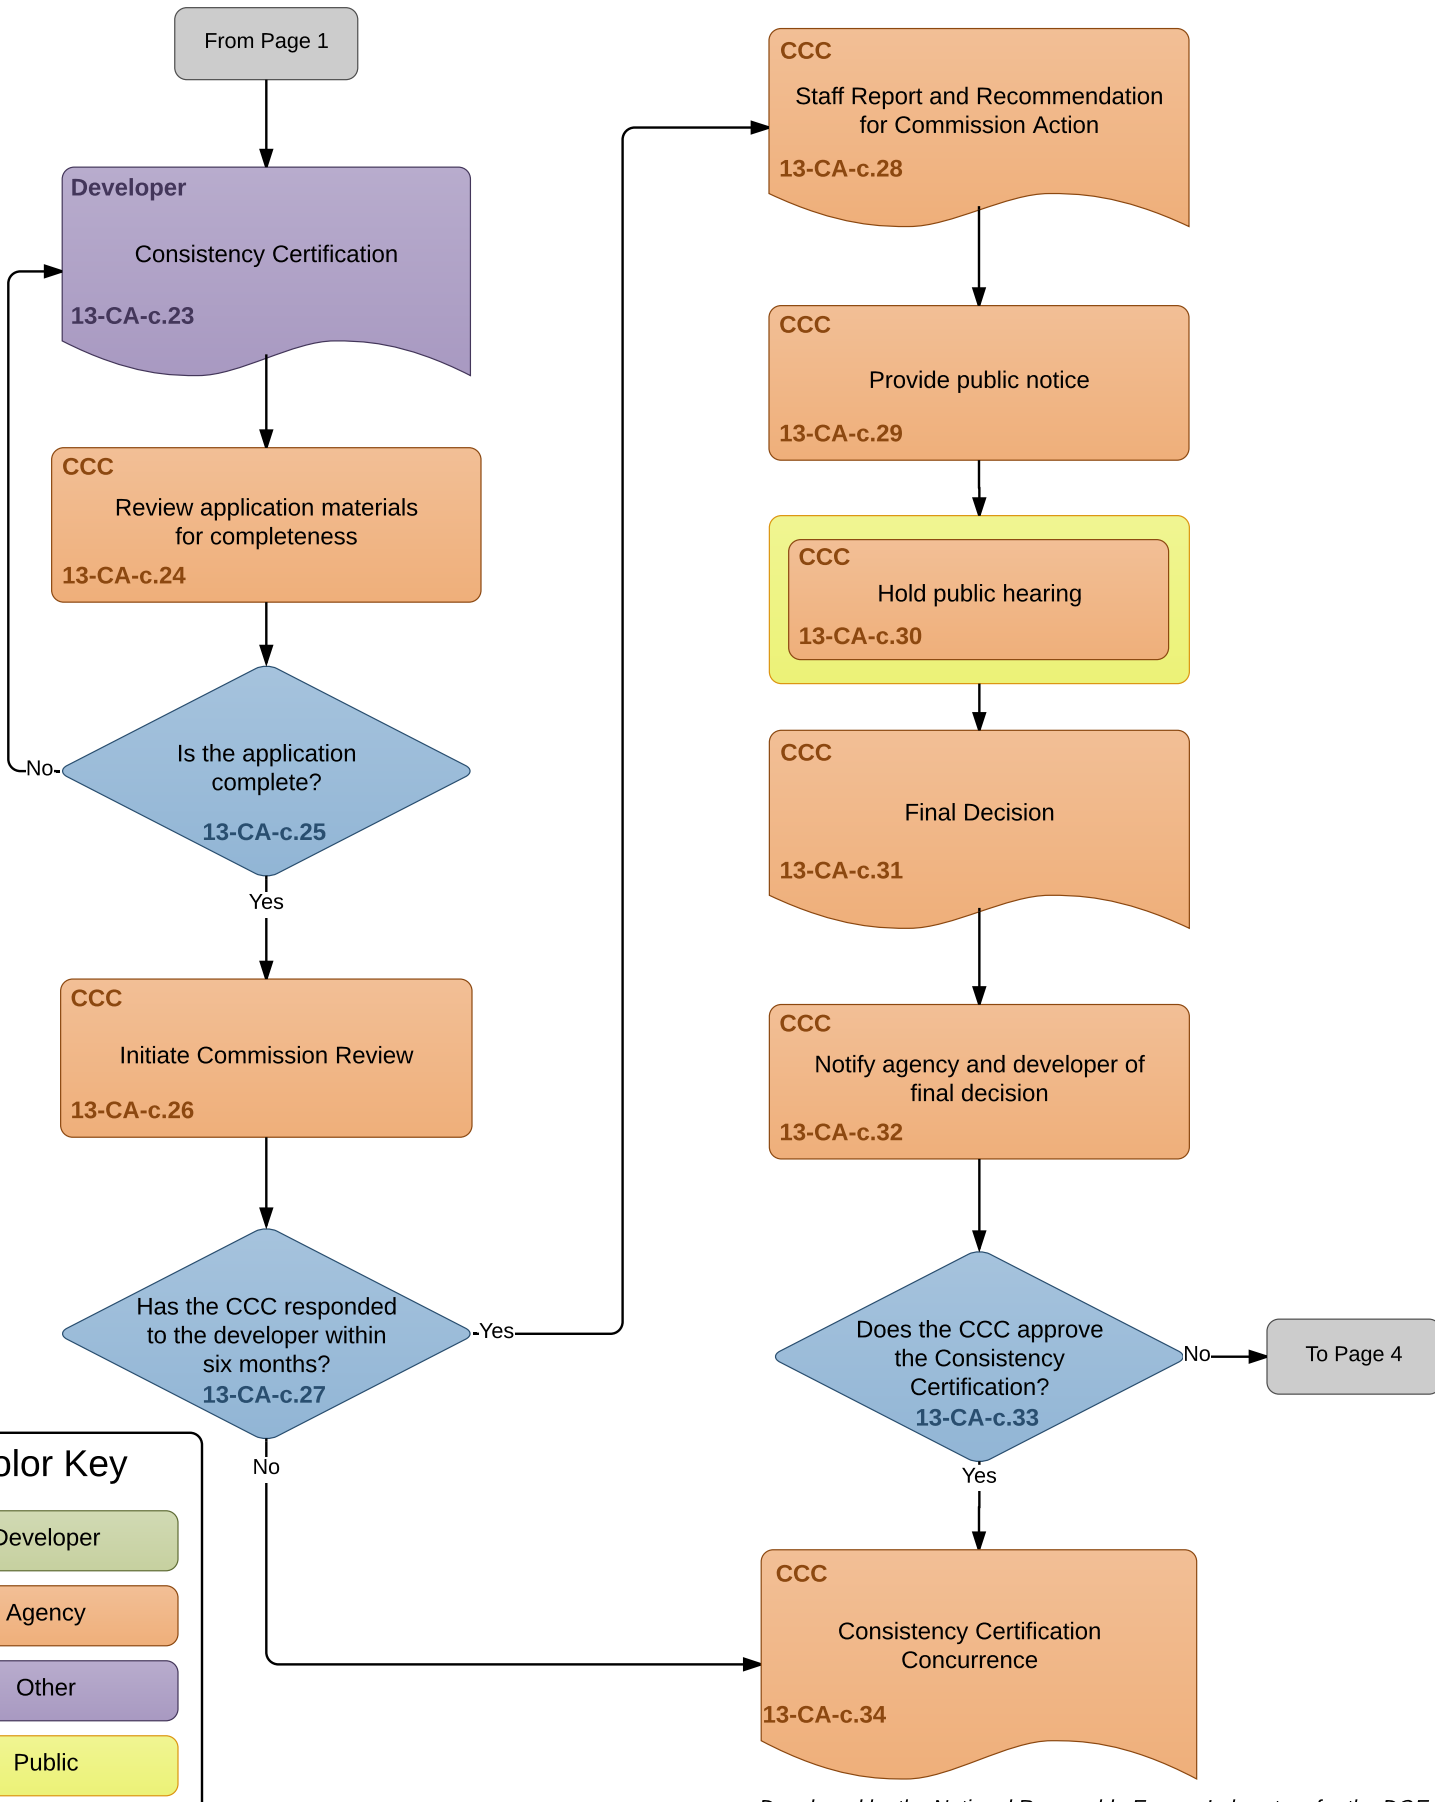

Flowchart 13-CA-c: Coastal Zone Consistency Certification

Version: 09 May 2017

From Flowchart:
13 - Pre-existing Land Use
Assessment Overview

Color Key

- Developer
- Agency
- Other
- Public

Flowchart 13-CA-c: (continued) Coastal Zone Consistency Certification

Flowchart 13-CA-c: (continued) Coastal Zone Consistency Certification

Color Key

- Developer
- Agency
- Other
- Public