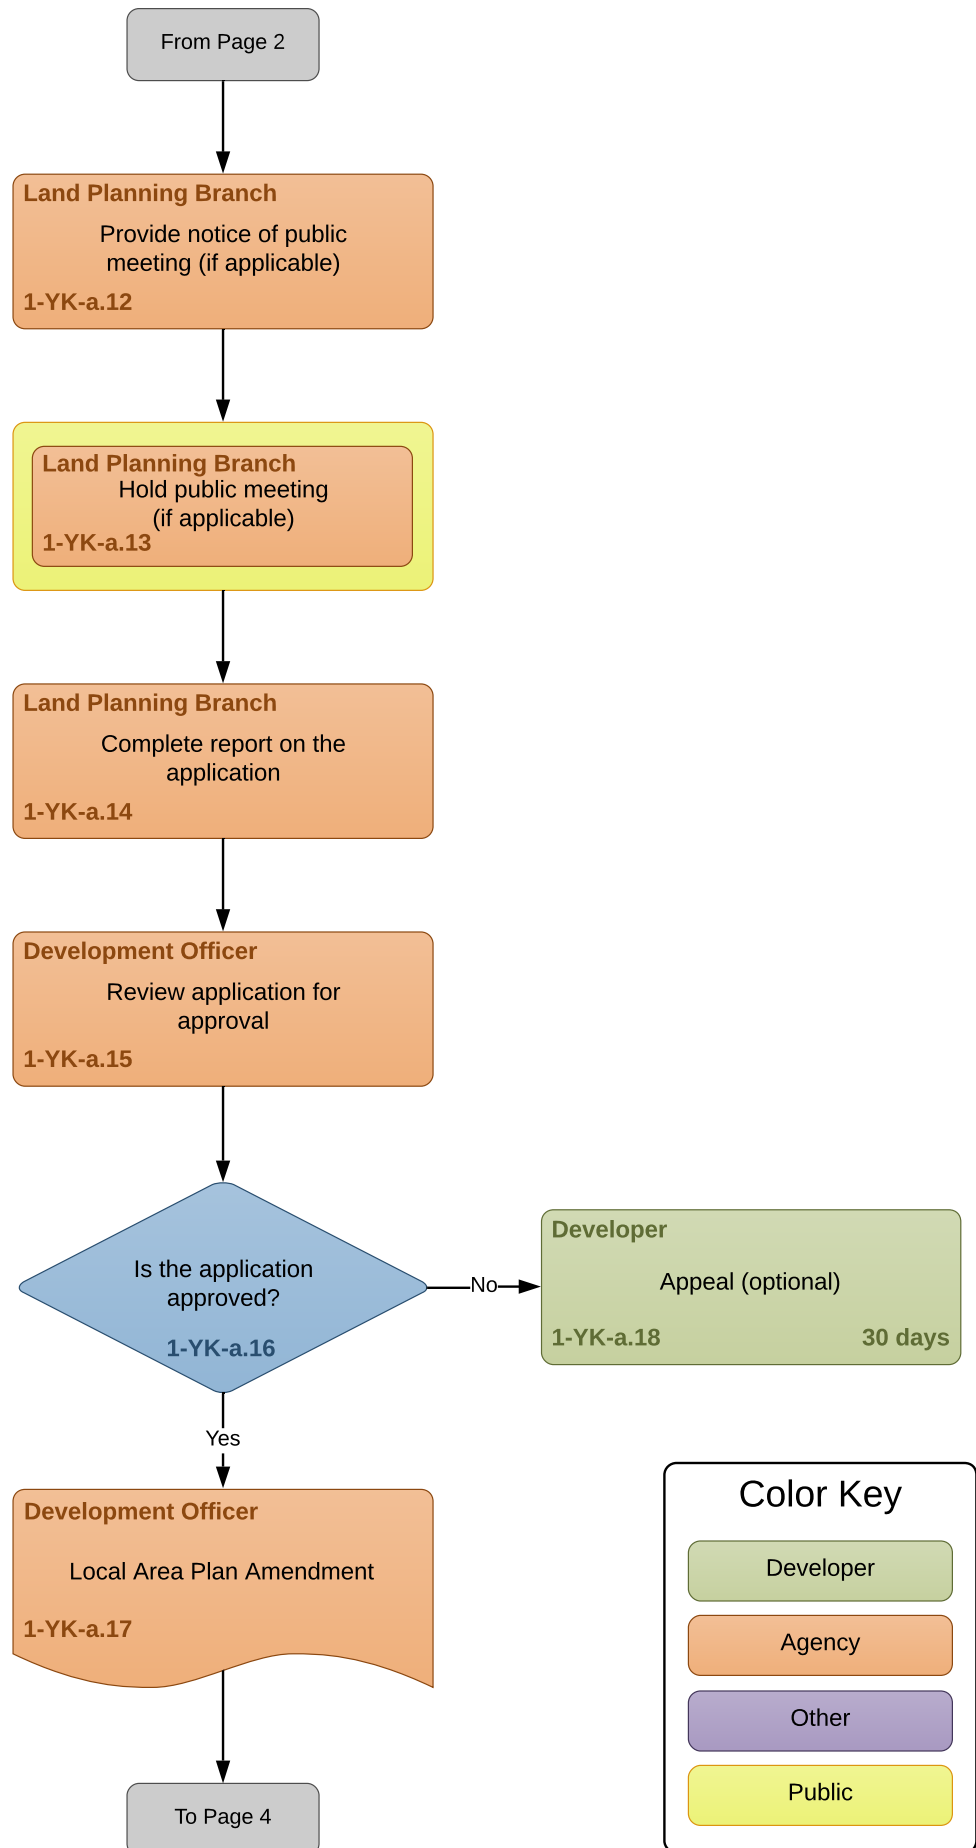

Flowchart 1-YK-a (continued): Land Use Planning

Flowchart 1-YK-a (continued):
Land Use Planning

Color Key

- Developer
- Agency
- Other
- Public