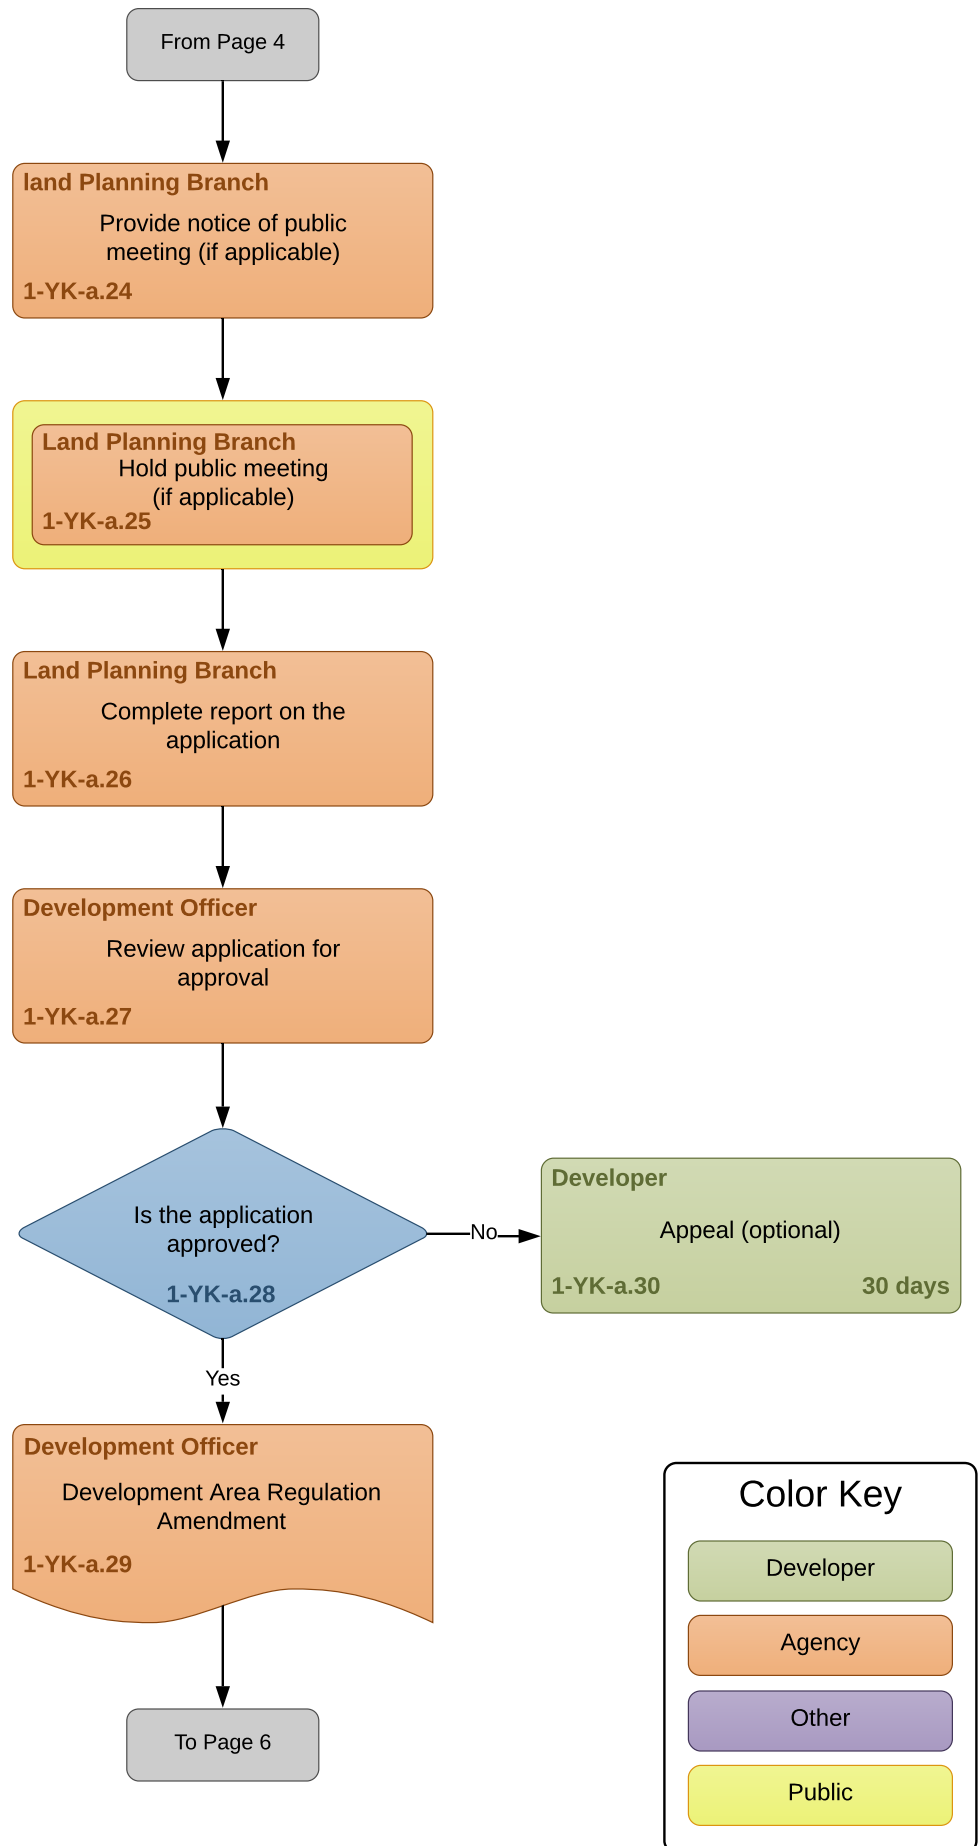

Flowchart 1-YK-a (continued): Land Use Planning

Flowchart 1-YK-a (continued):
Land Use Planning

Color Key

- Developer
- Agency
- Other
- Public