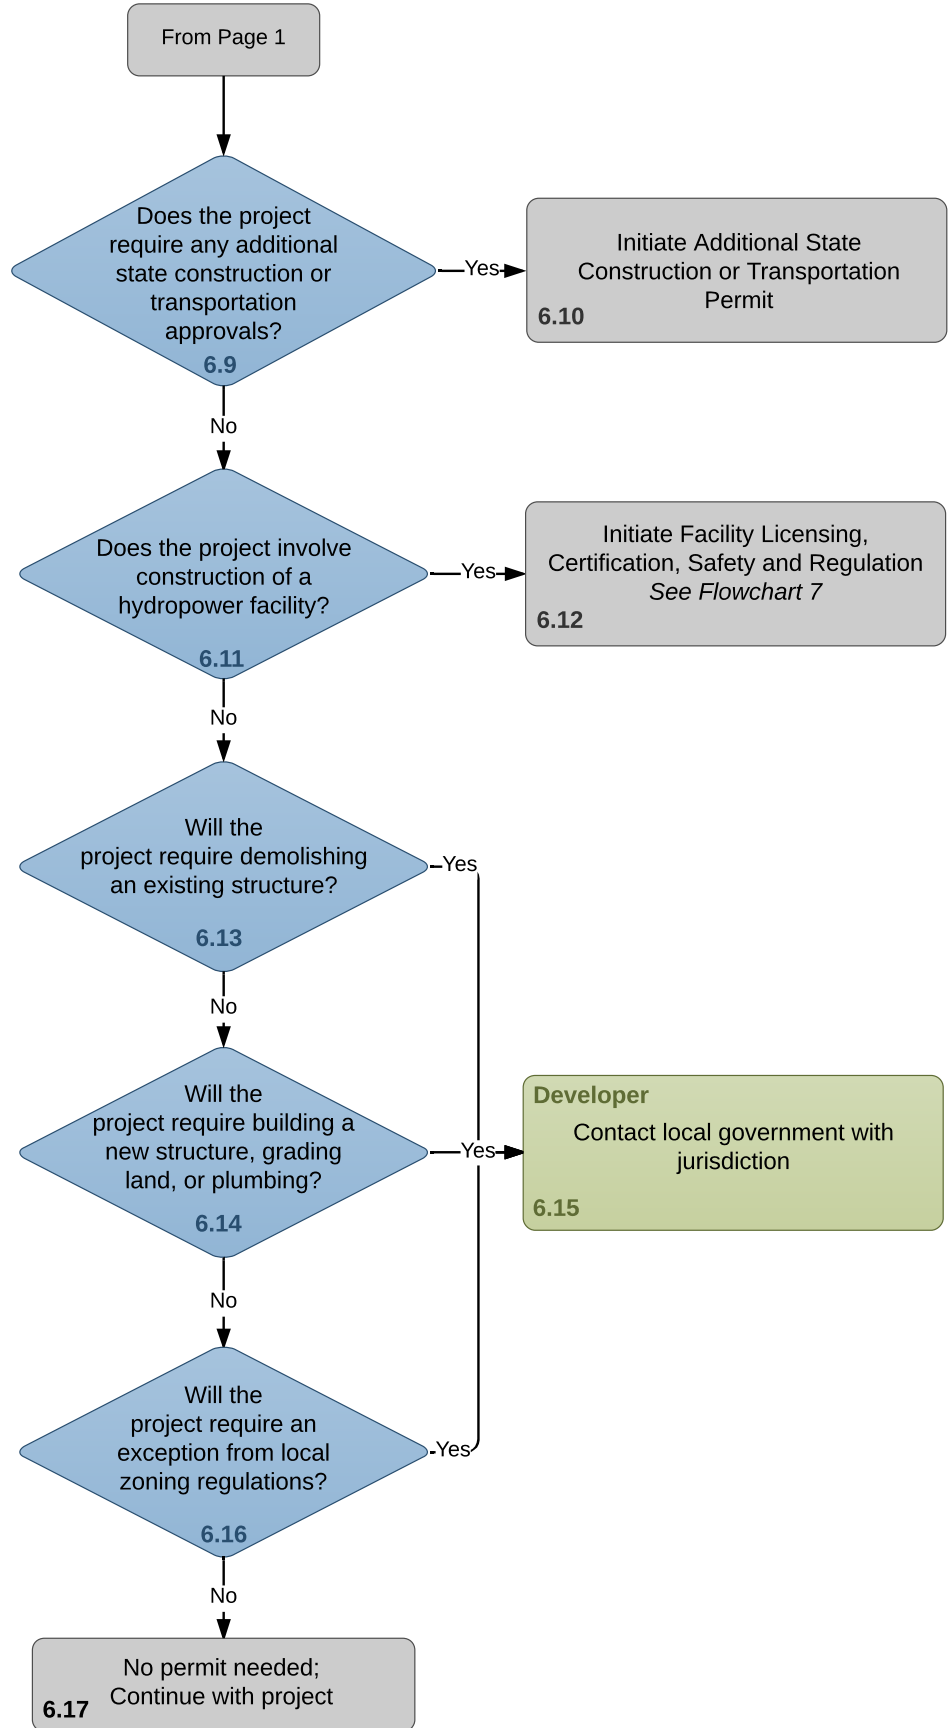

Flowchart 6: Construction and Transportation Permits Overview

Version: 26 November 2017

Color Key

- Developer
- Agency
- Other
- Public

Flowchart 6: (continued)
Construction and Transportation Permits Overview