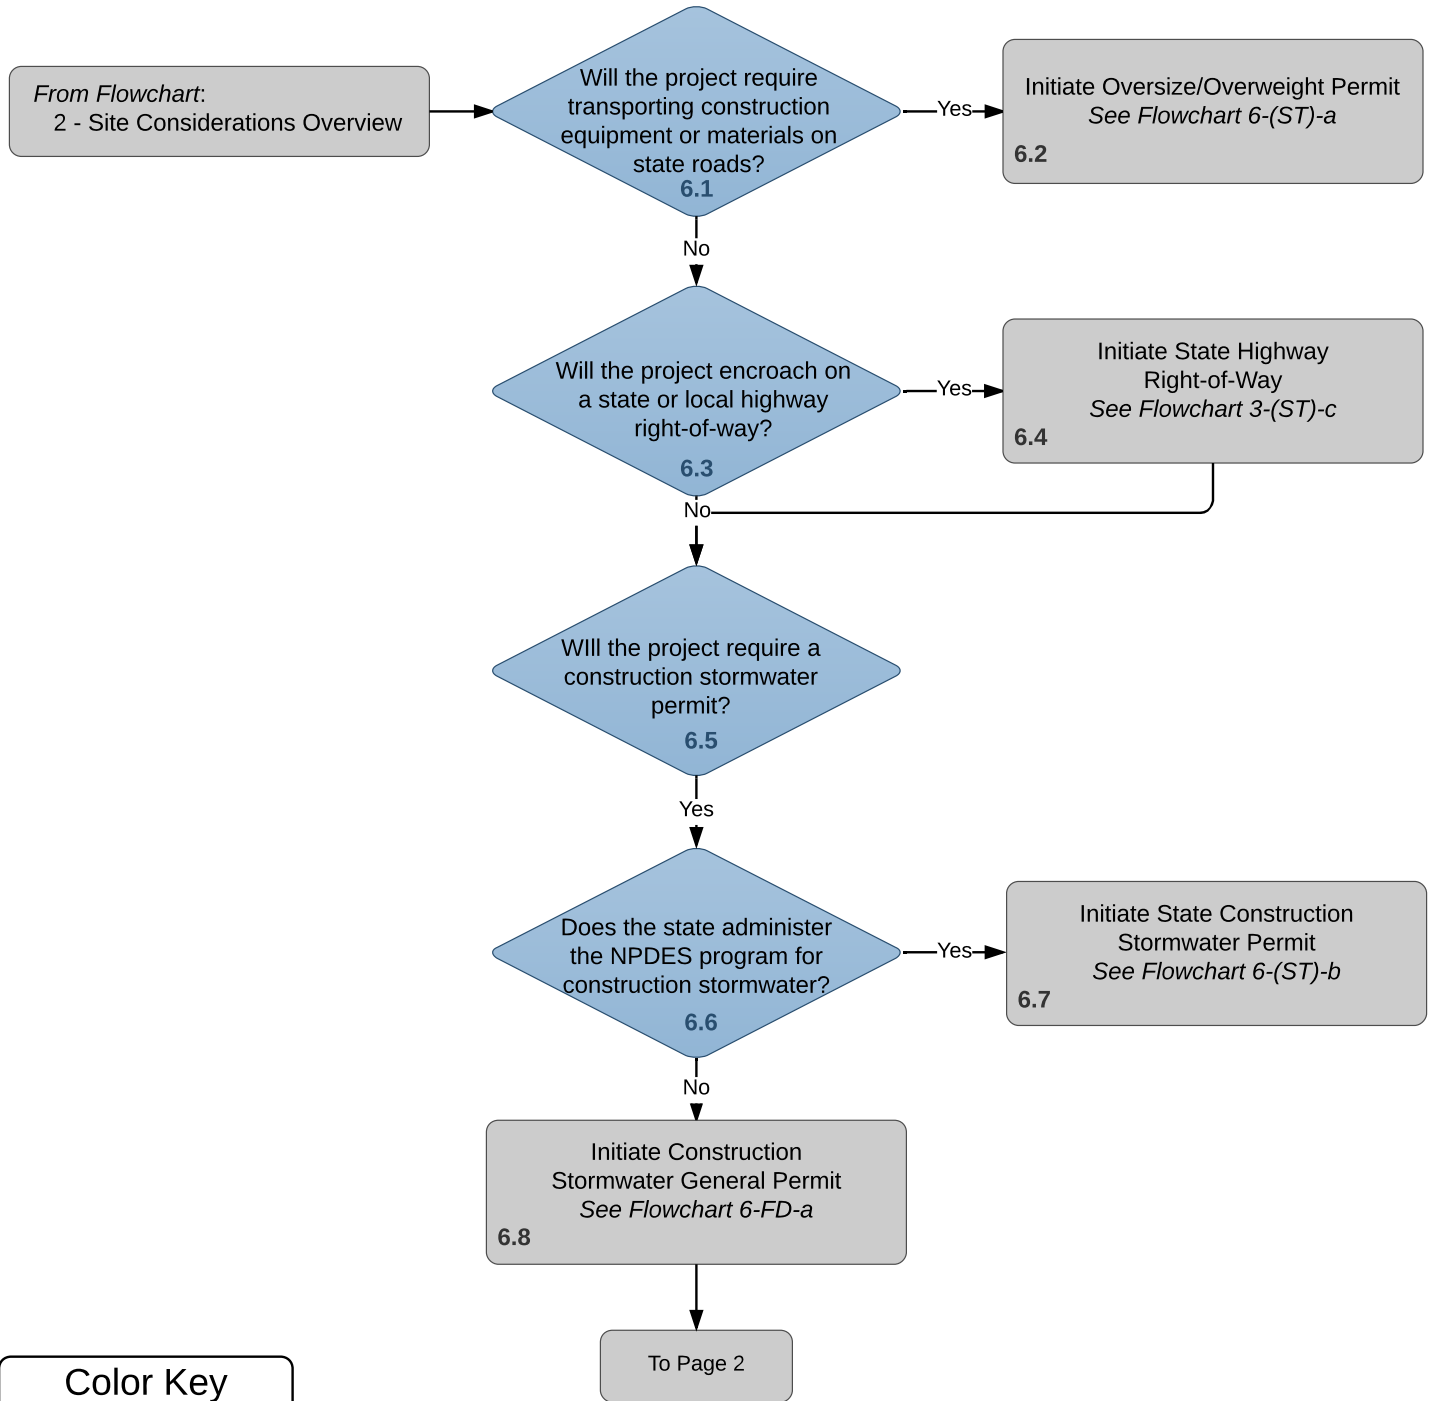

Flowchart 6: Construction and Transportation Permits Overview

Version: 26 November 2017

Color Key

- Developer
- Agency
- Other
- Public

Flowchart 6: (continued)
Construction and Transportation Permits Overview

Color Key

- Developer
- Agency
- Other
- Public