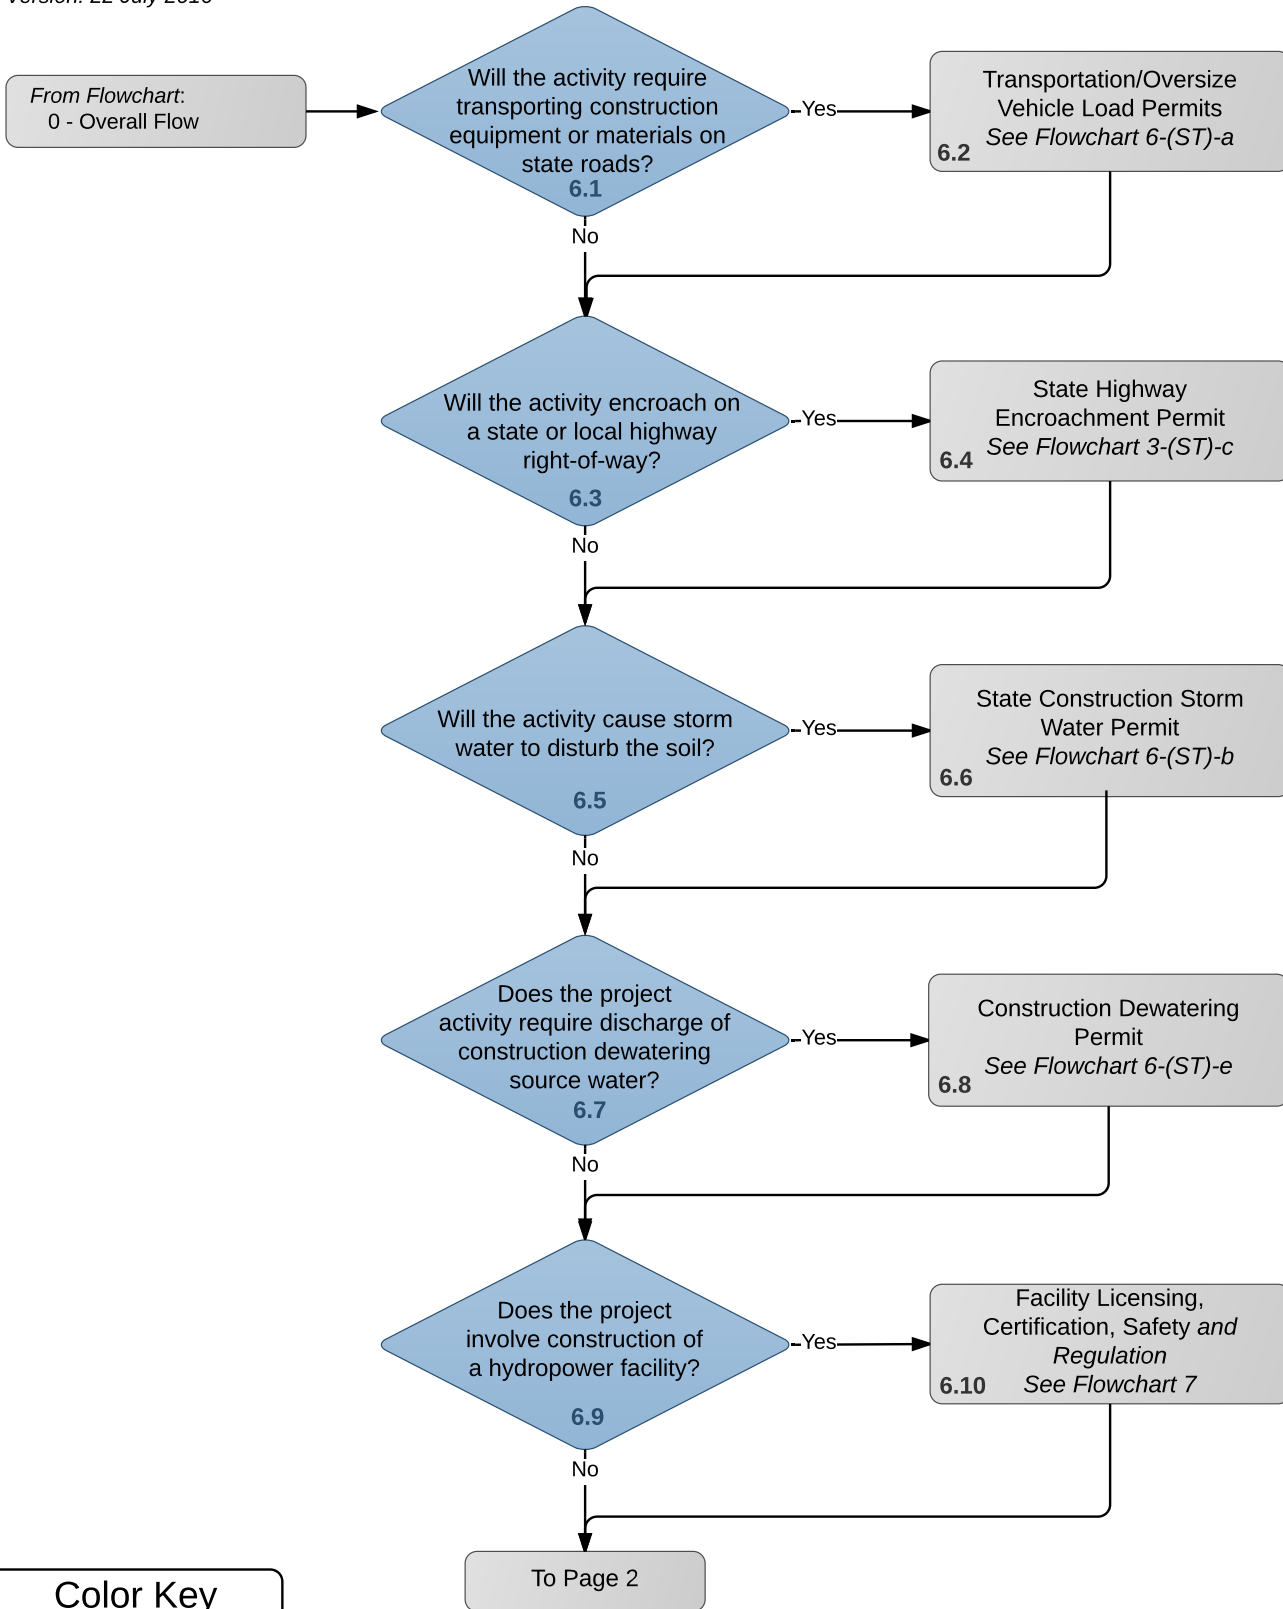

Flowchart 6: Construction and Transportation Permits

Version: 22 July 2016

Color Key

- Developer
- Agency
- Other
- Public

Flowchart 6 (continued): Construction and Transportation Permits