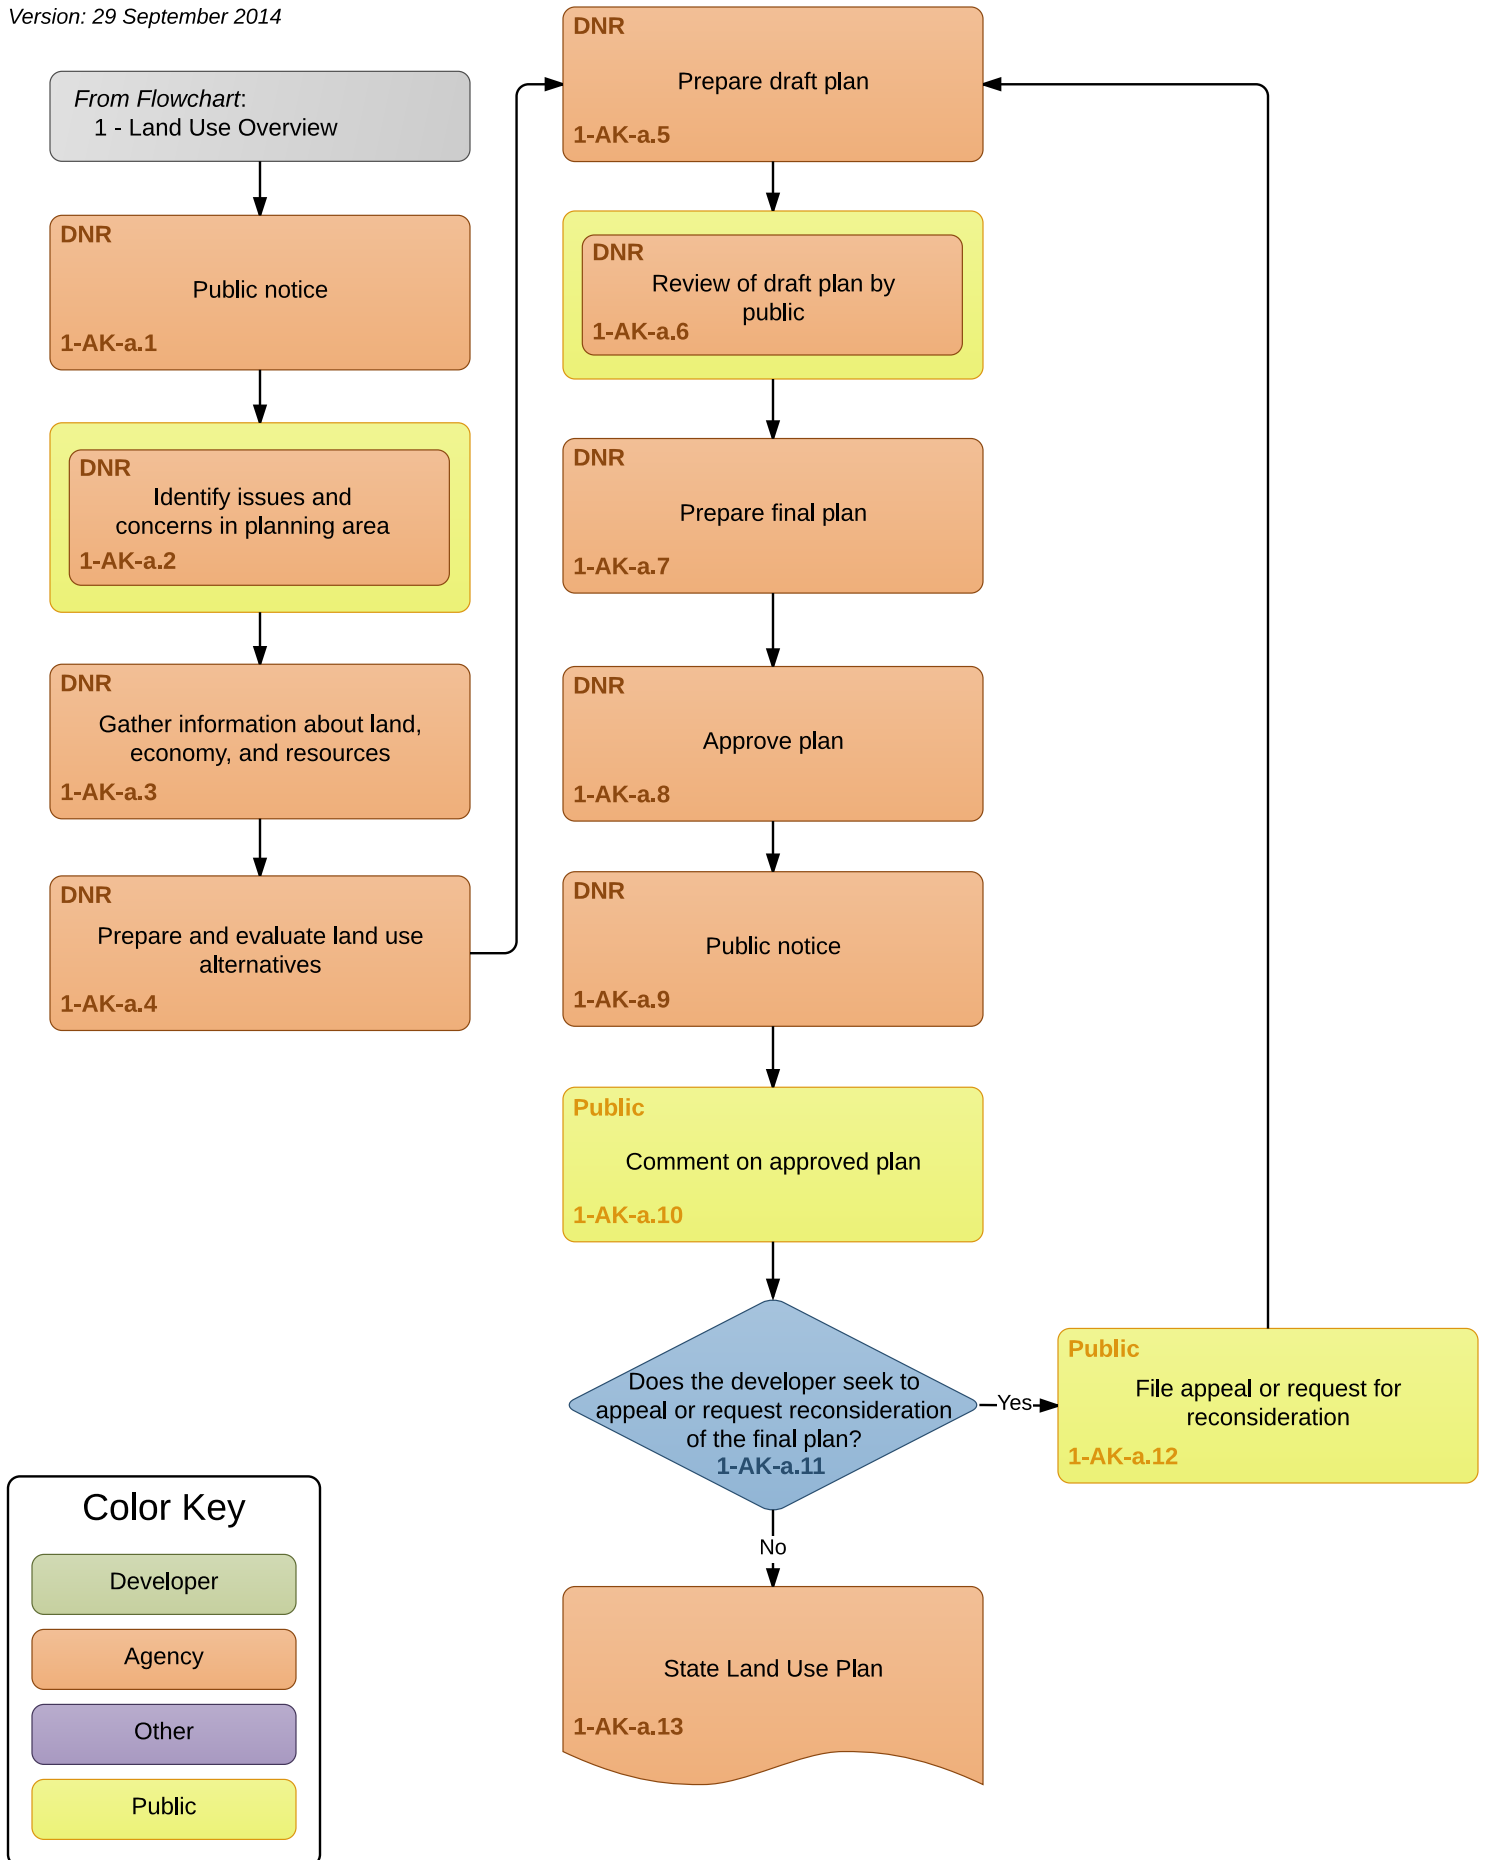

Flowchart 1-AK-a: Land Use Planning

Version: 29 September 2014

Color Key

Developer

Agency

Other

Public