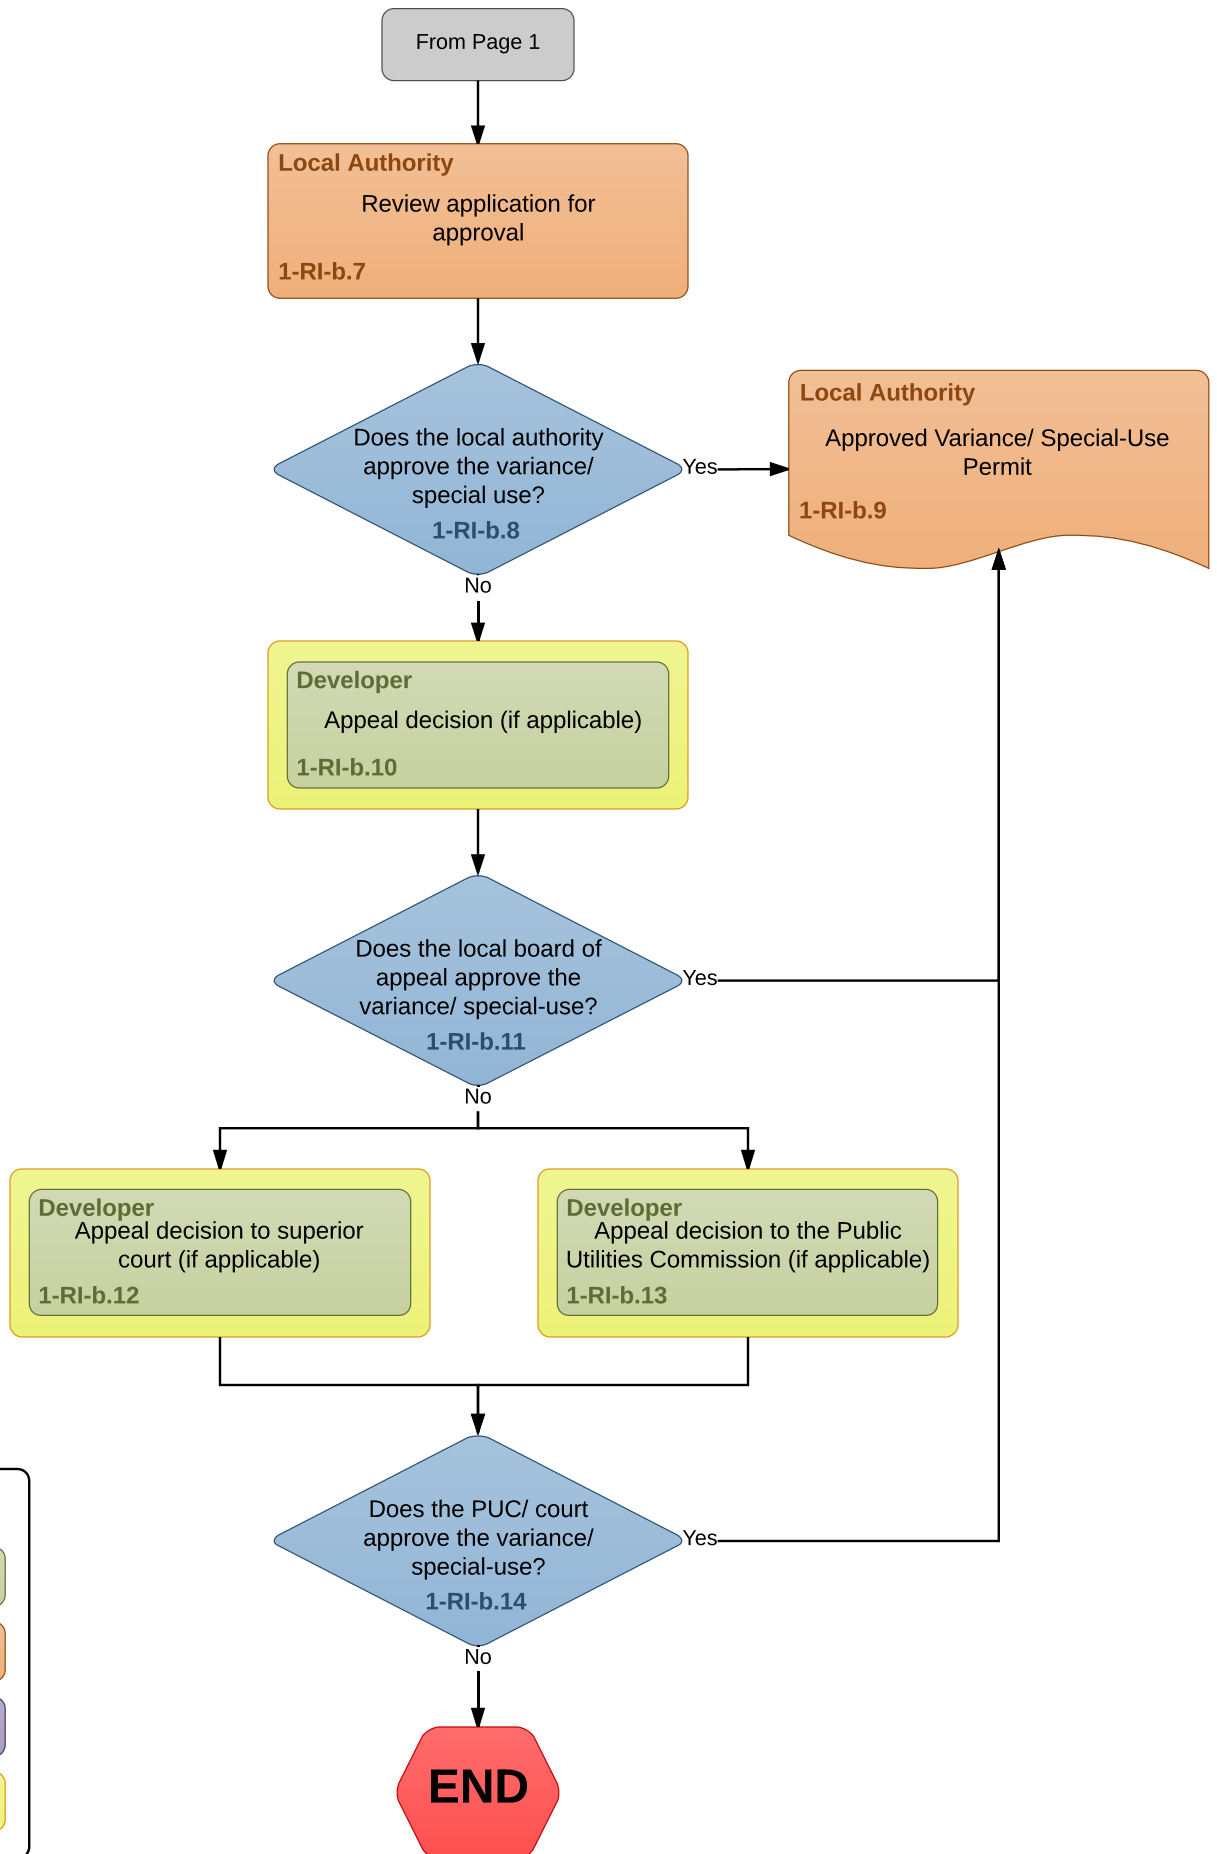

Flowchart 1-RI-b: Unified Development Review

Version: 05 December 2017

From Flowchart:
1-RI-a - Land Use Planning
Overview

Color Key

- Developer
- Agency
- Other
- Public