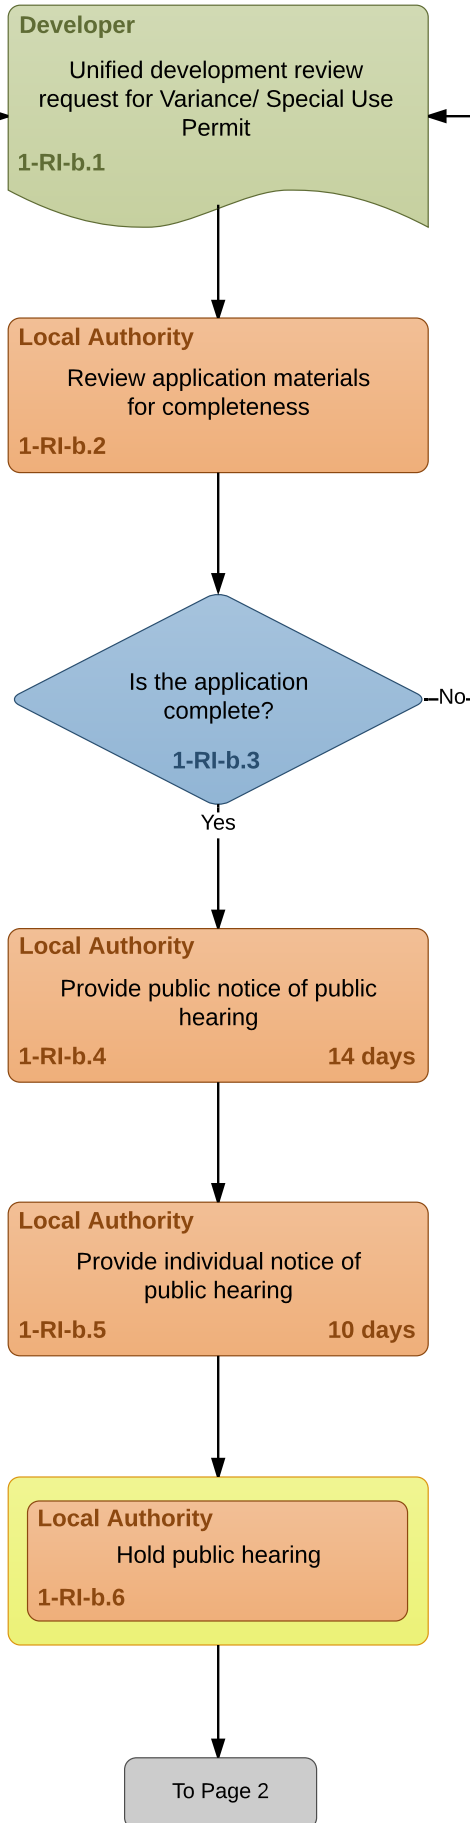

Flowchart 1-RI-b: Unified Development Review

Version: 05 December 2017

From Flowchart:
1-RI-a - Land Use Planning
Overview

Color Key

- Developer
- Agency
- Other
- Public