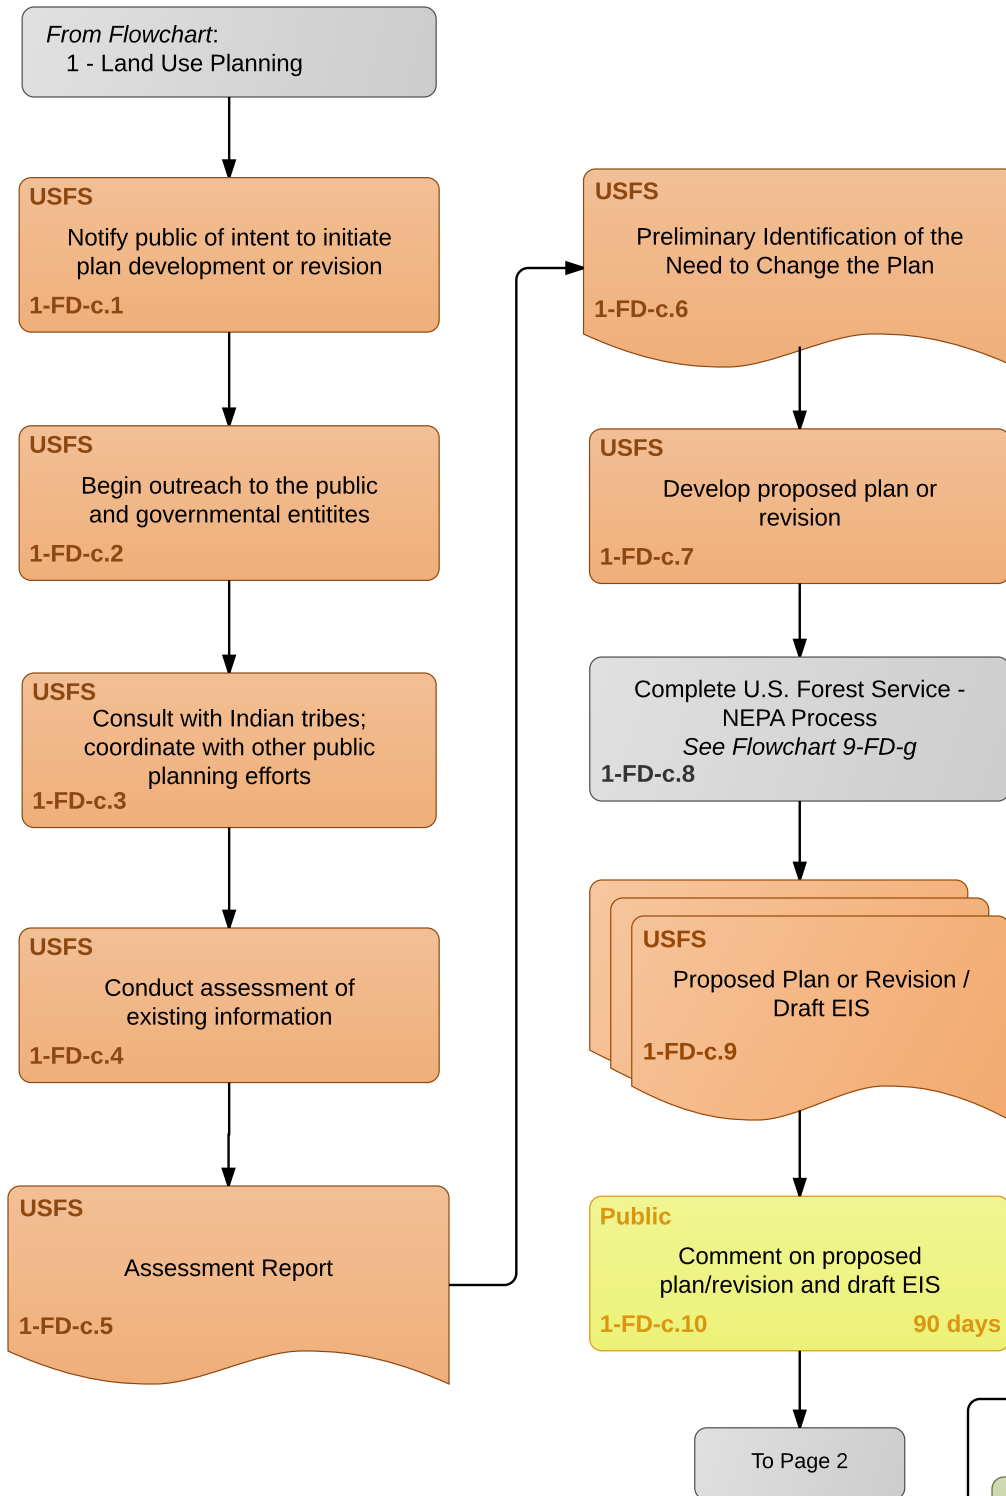

Flowchart 1-FD-c: U.S. Forest Service - Land Use Planning Process

Version: 15 April 2016

Flowchart 1-FD-c (continued): USFS Land Use Planning Process