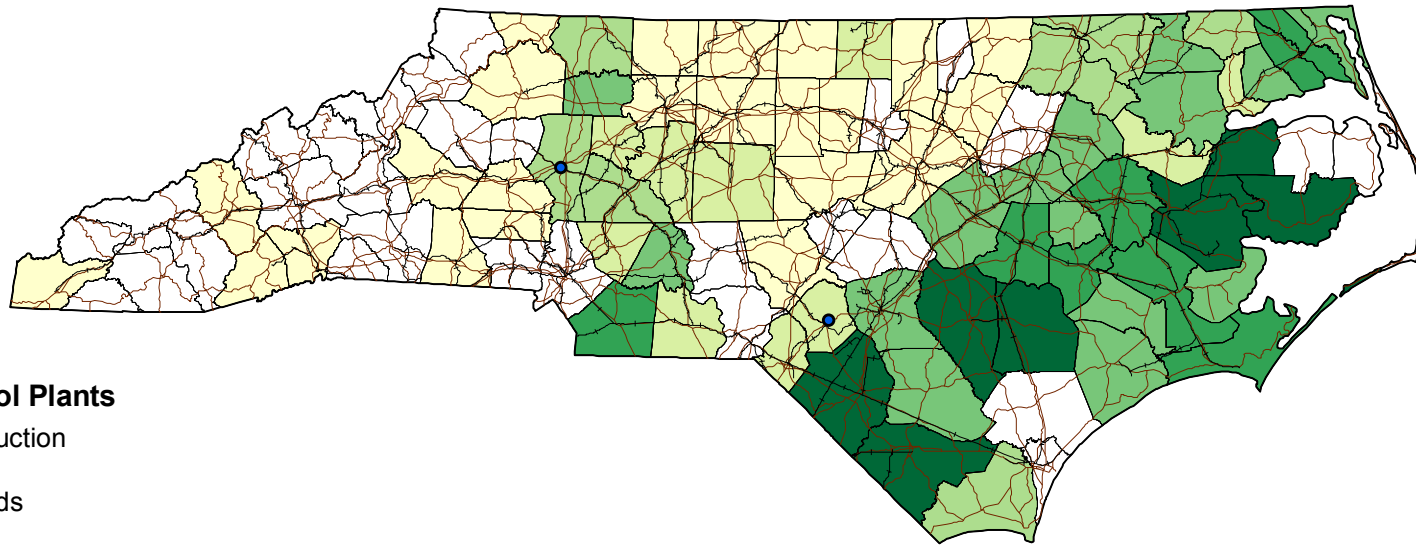

# North Carolina Corn for Grain 2009 Production by County and Location of Ethanol Plants As of January 19, 2010

### Ethanol Plants

● Construction

—+— Railroads

— Roads

### Corn Production (Bushels)