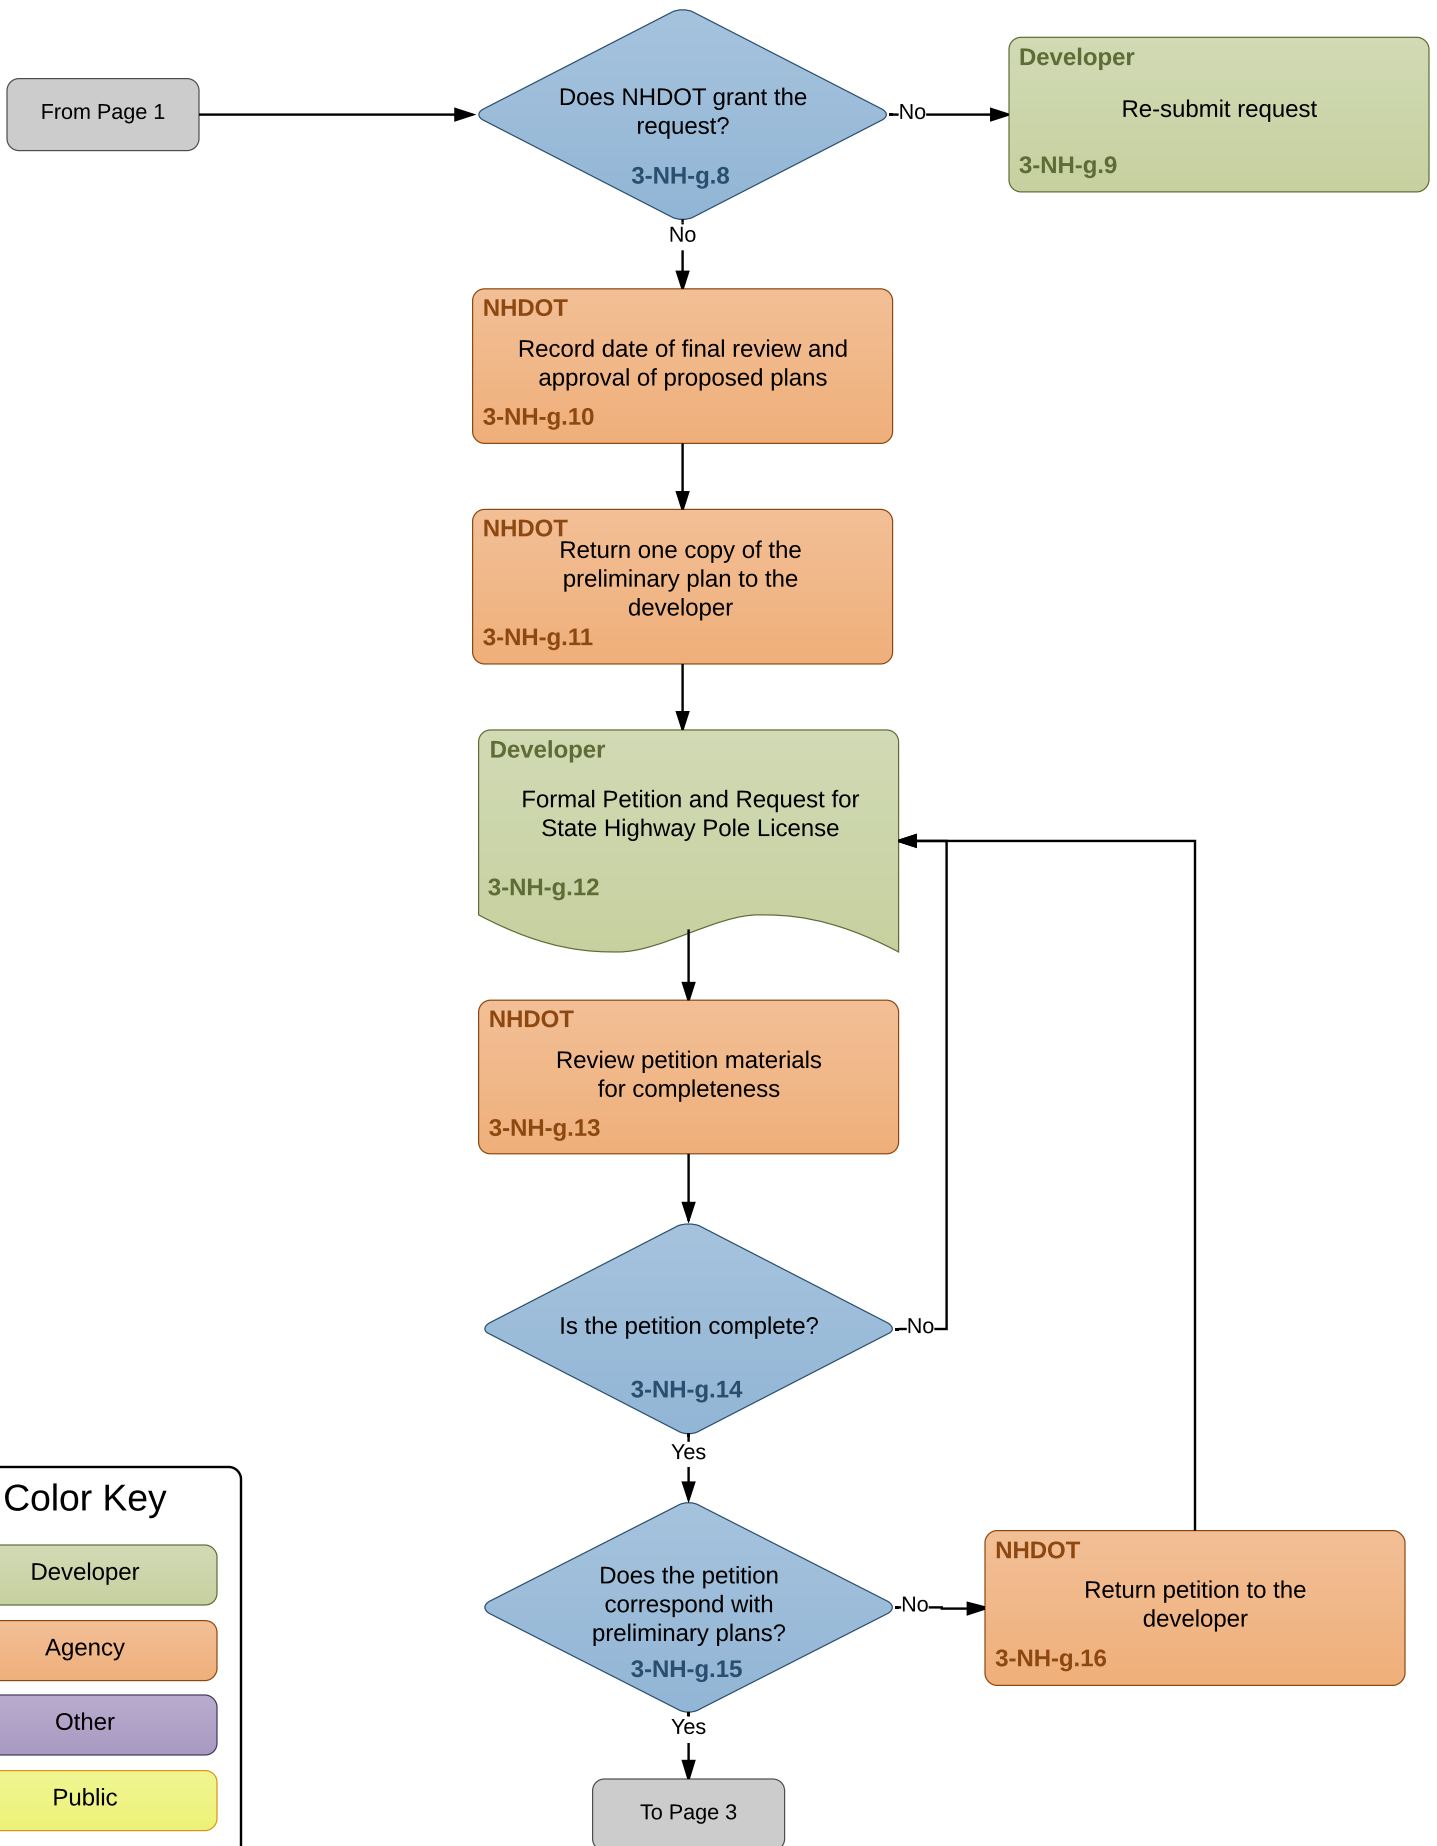

Flowchart 3-NH-g: State Highway Pole License

Version: 28 November 2017

From Flowchart:
3-NH-c - State Highway
Right-of-Way Overview

Flowchart 3-NH-g (continued):
State Highway Pole License

Color Key

- Developer
- Agency
- Other
- Public