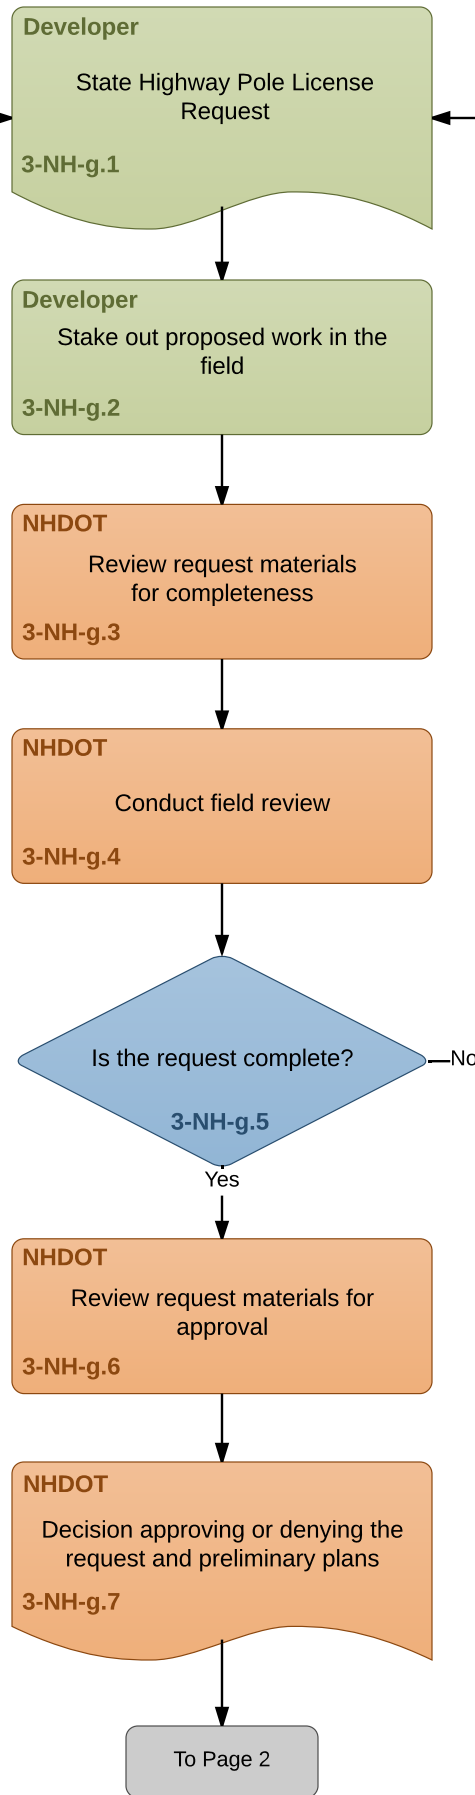

Flowchart 3-NH-g: State Highway Pole License

Version: 28 November 2017

From Flowchart:
3-NH-c - State Highway
Right-of-Way Overview

Flowchart 3-NH-g (continued):
State Highway Pole License

Color Key

- Developer
- Agency
- Other
- Public