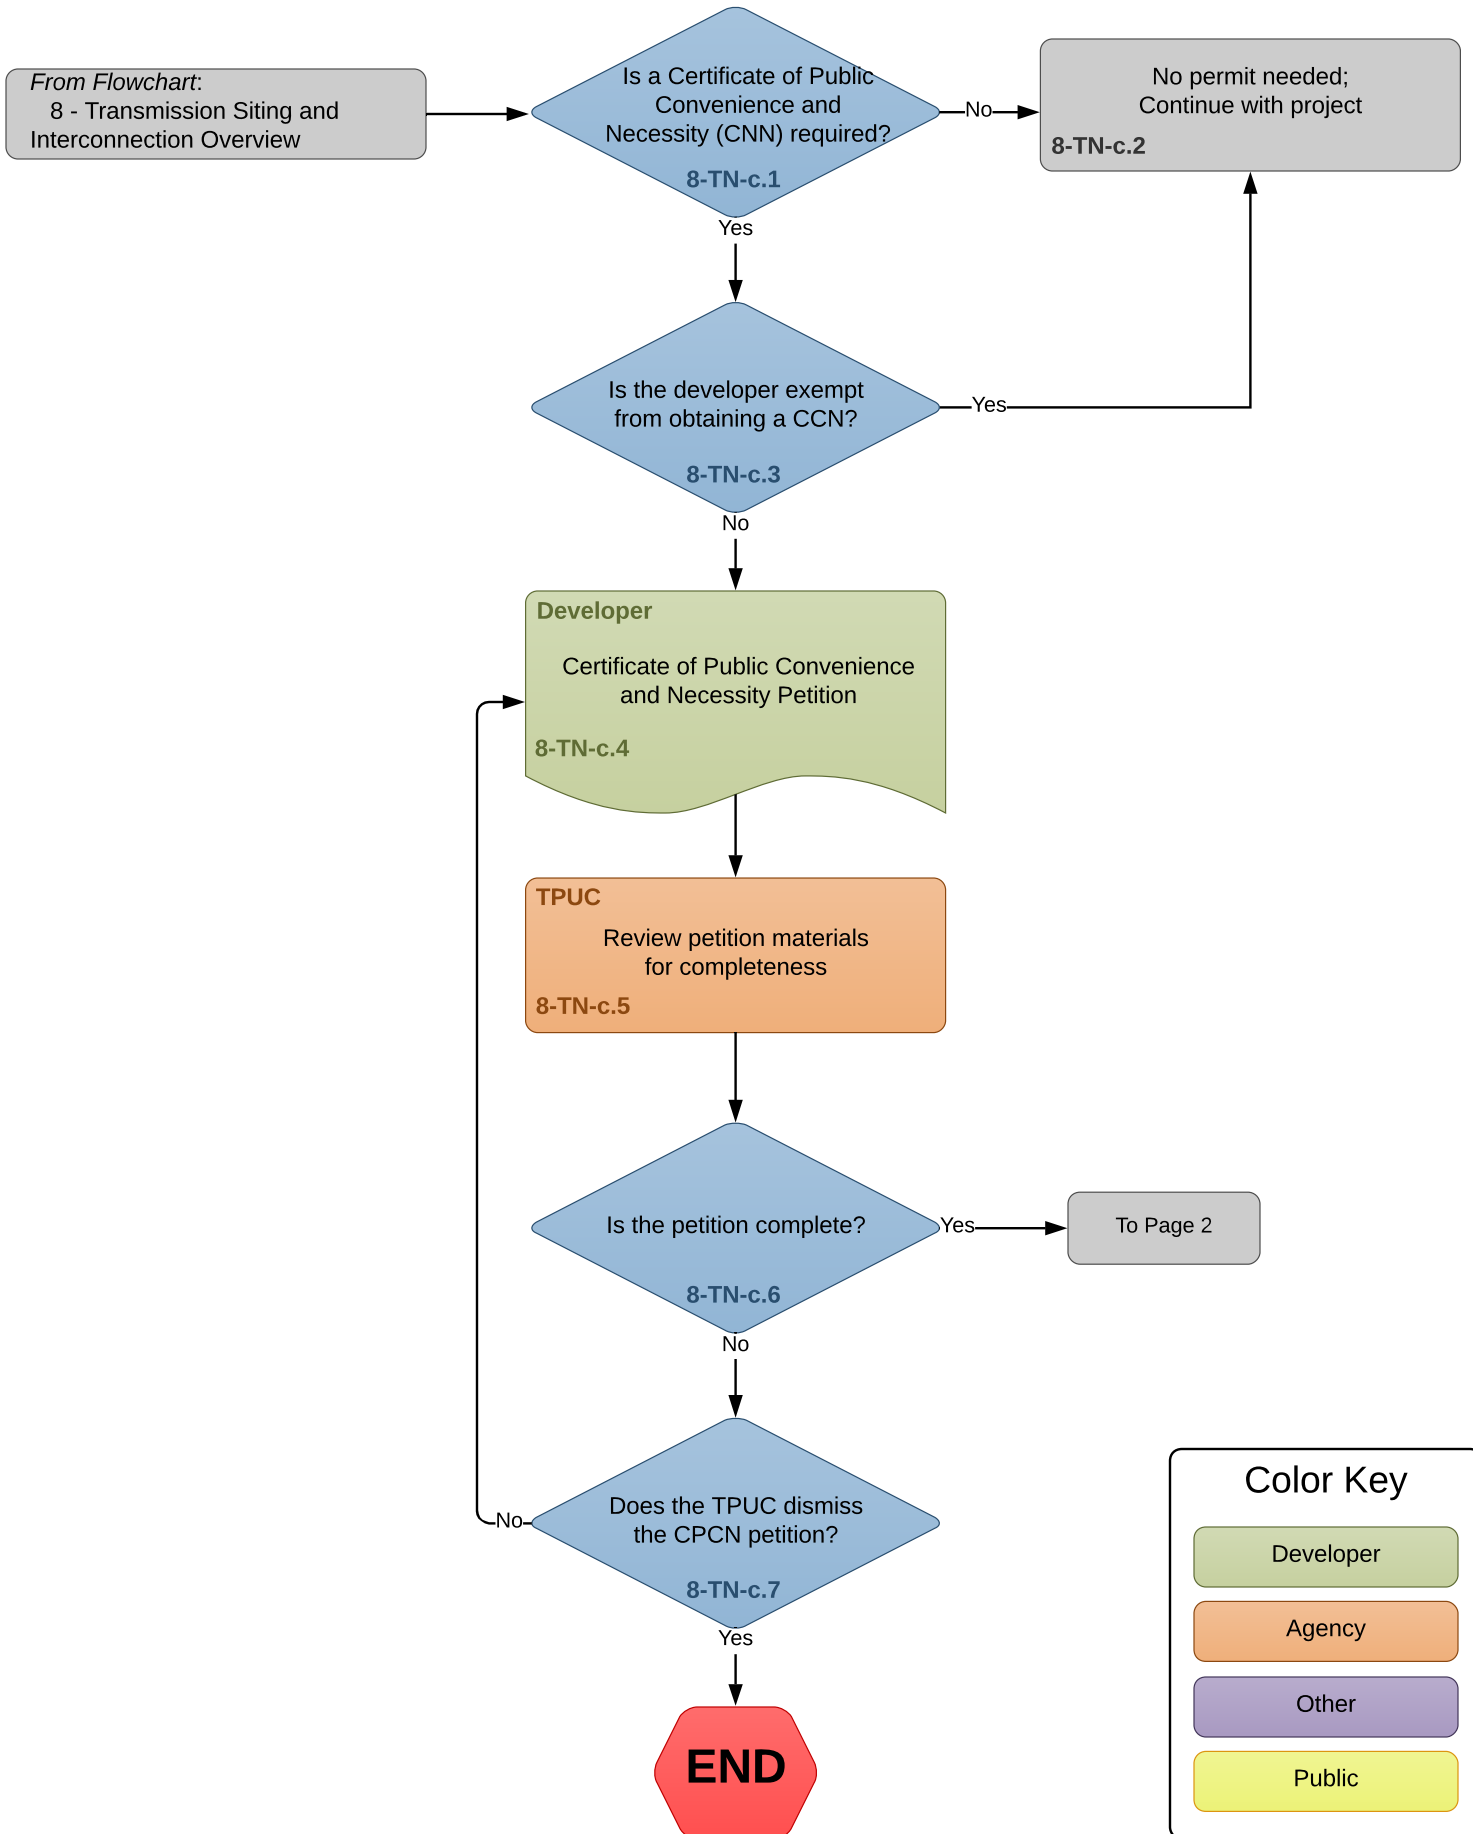

Flowchart 8-TN-c: Certificate of Public Convenience and Necessity

Color Key

- Developer
- Agency
- Other
- Public

Flowchart 8-TN-c (continued): Certificate of Public Convenience and Necessity

Color Key

- Developer
- Agency
- Other
- Public

Flowchart 8-TN-c (continued):
 Certificate of Public Convenience and Necessity

Color Key

- Developer
- Agency
- Other
- Public