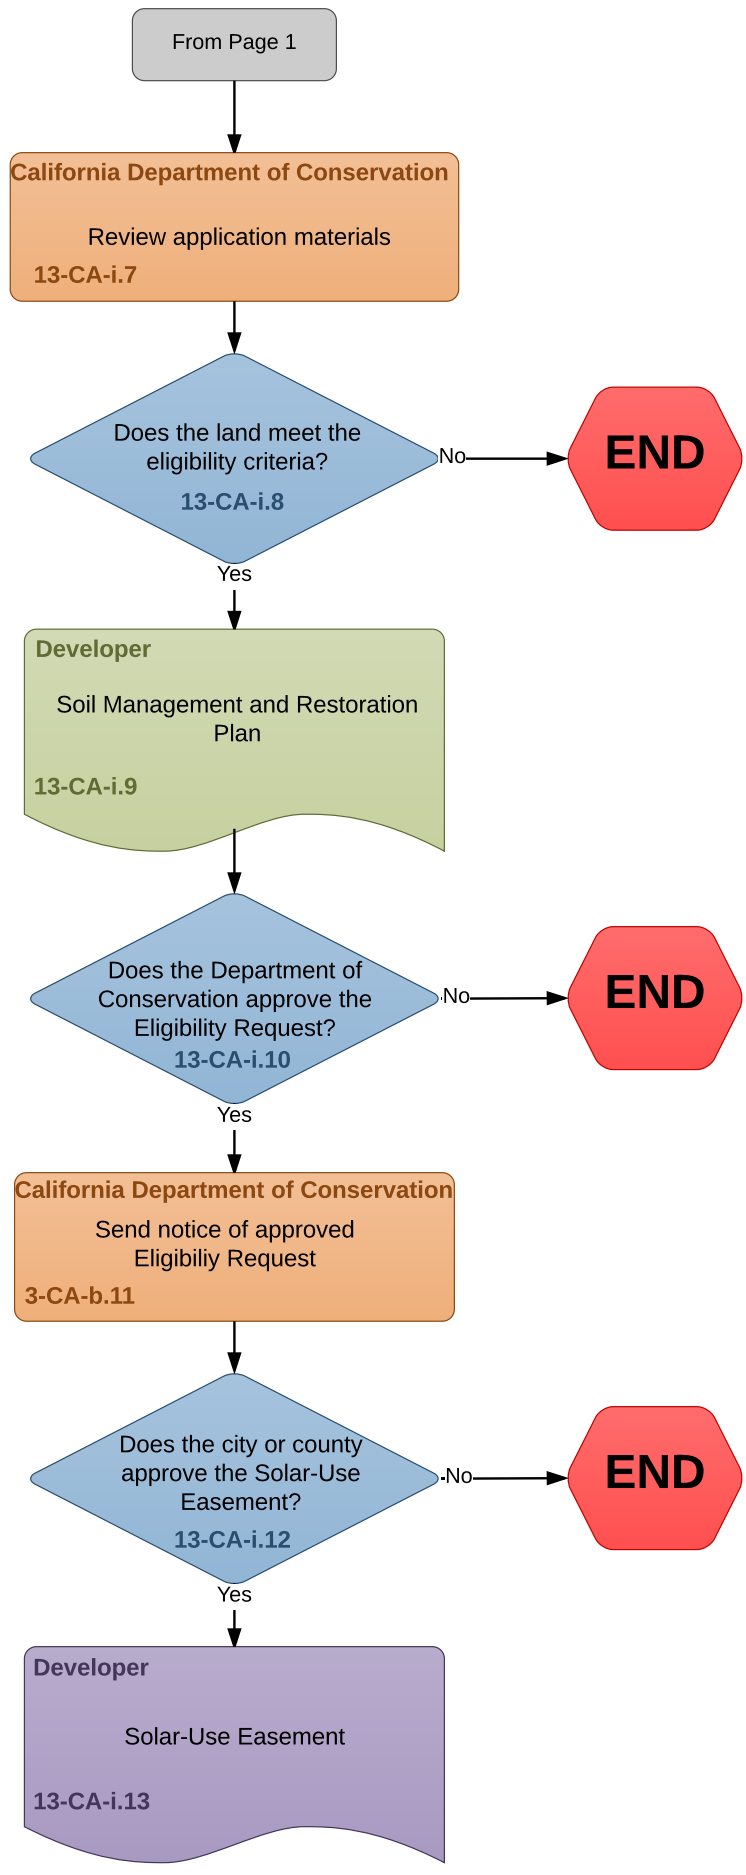

Flowchart 13-CA-i: Solar-Use Easement

Version: 5 May 2017

Flowchart 13-CA-i (continued):
Solar-Use Easement

Color Key

- Developer (Green)
- Agency (Orange)
- Other (Purple)
- Public (Yellow)