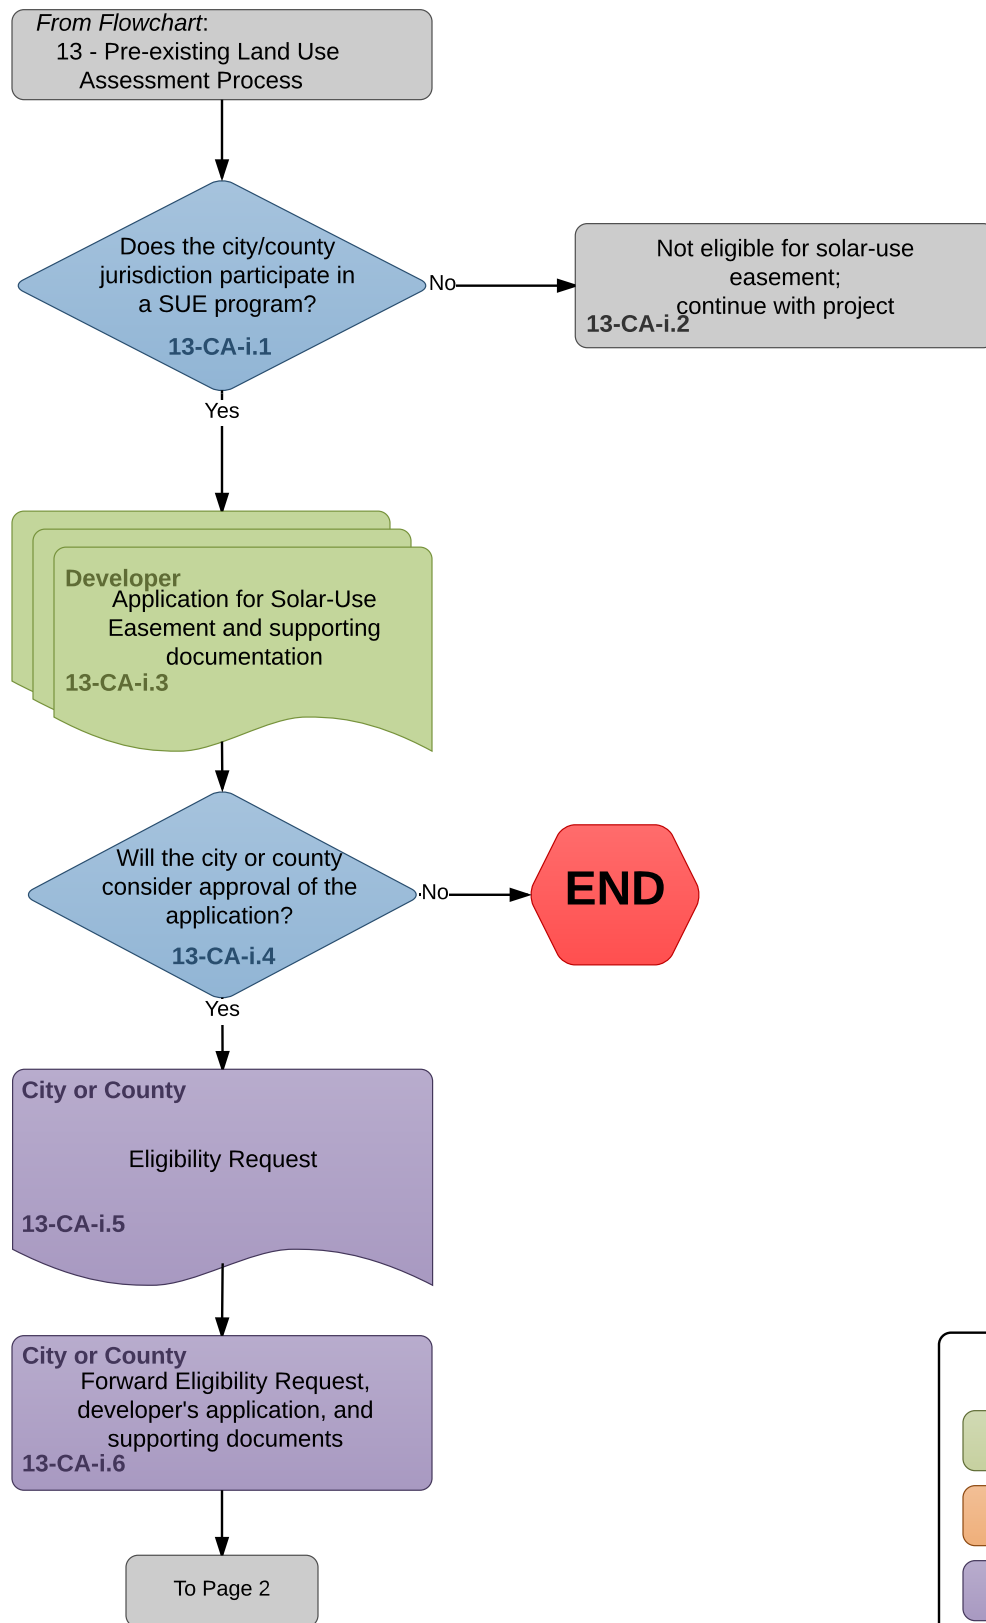

Flowchart 13-CA-i: Solar-Use Easement

Version: 5 May 2017

Flowchart 13-CA-i (continued):
Solar-Use Easement

Color Key

- Developer (Green)
- Agency (Orange)
- Other (Purple)
- Public (Yellow)