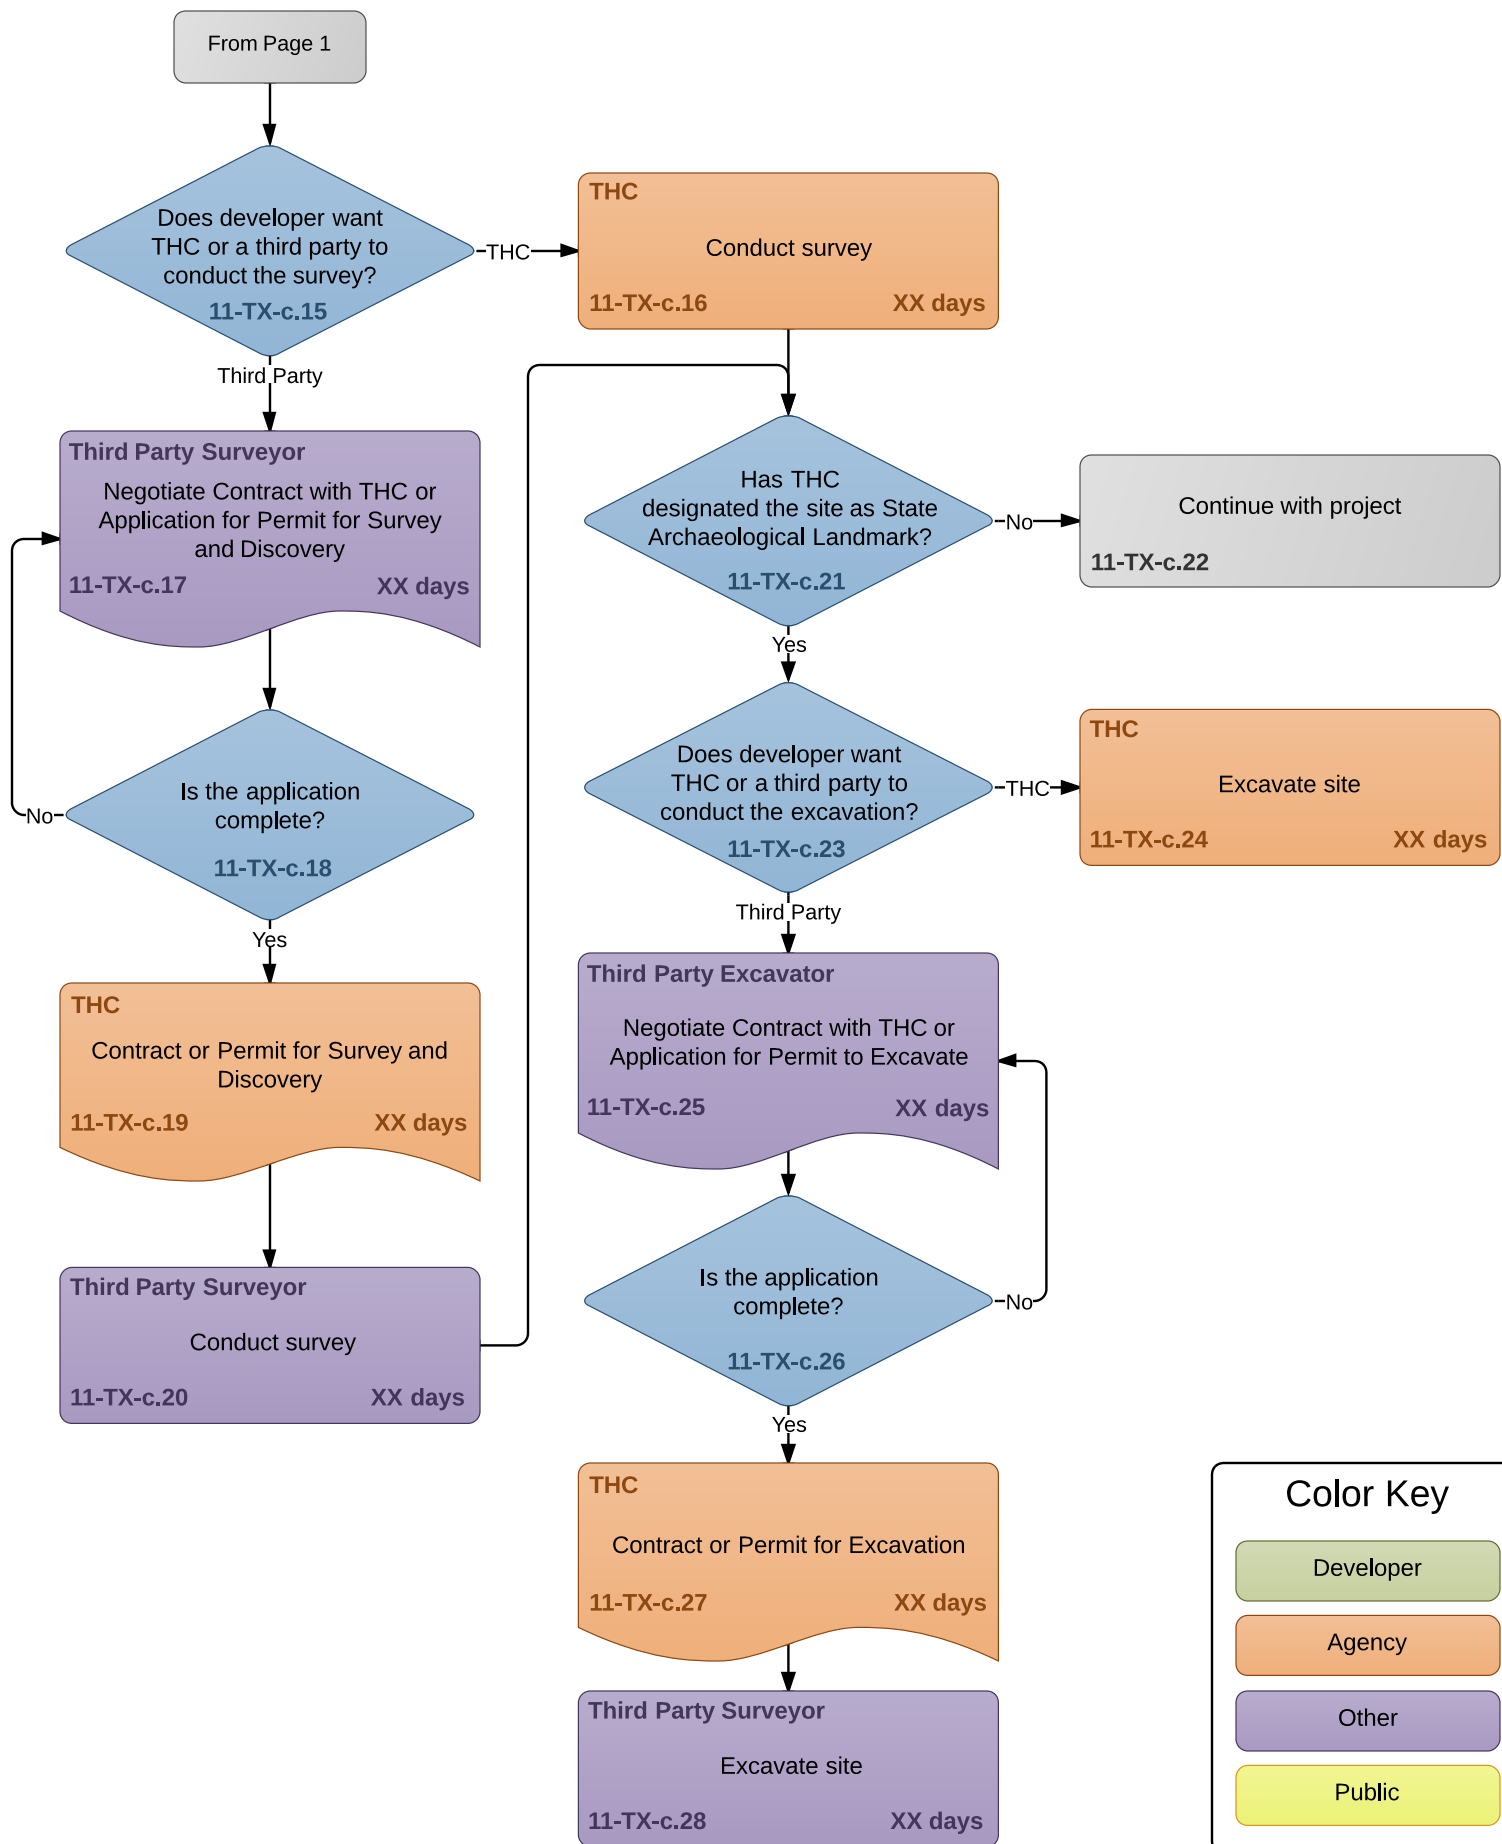

Flowchart 11-TX-c: Cultural Resource Discovery Process

Version: 8 May 2013

Approximate Time Frame:
XX Days

Flowchart 11-TX-c (continued): Cultural Resource Discovery Process

Color Key

- Developer
- Agency
- Other
- Public