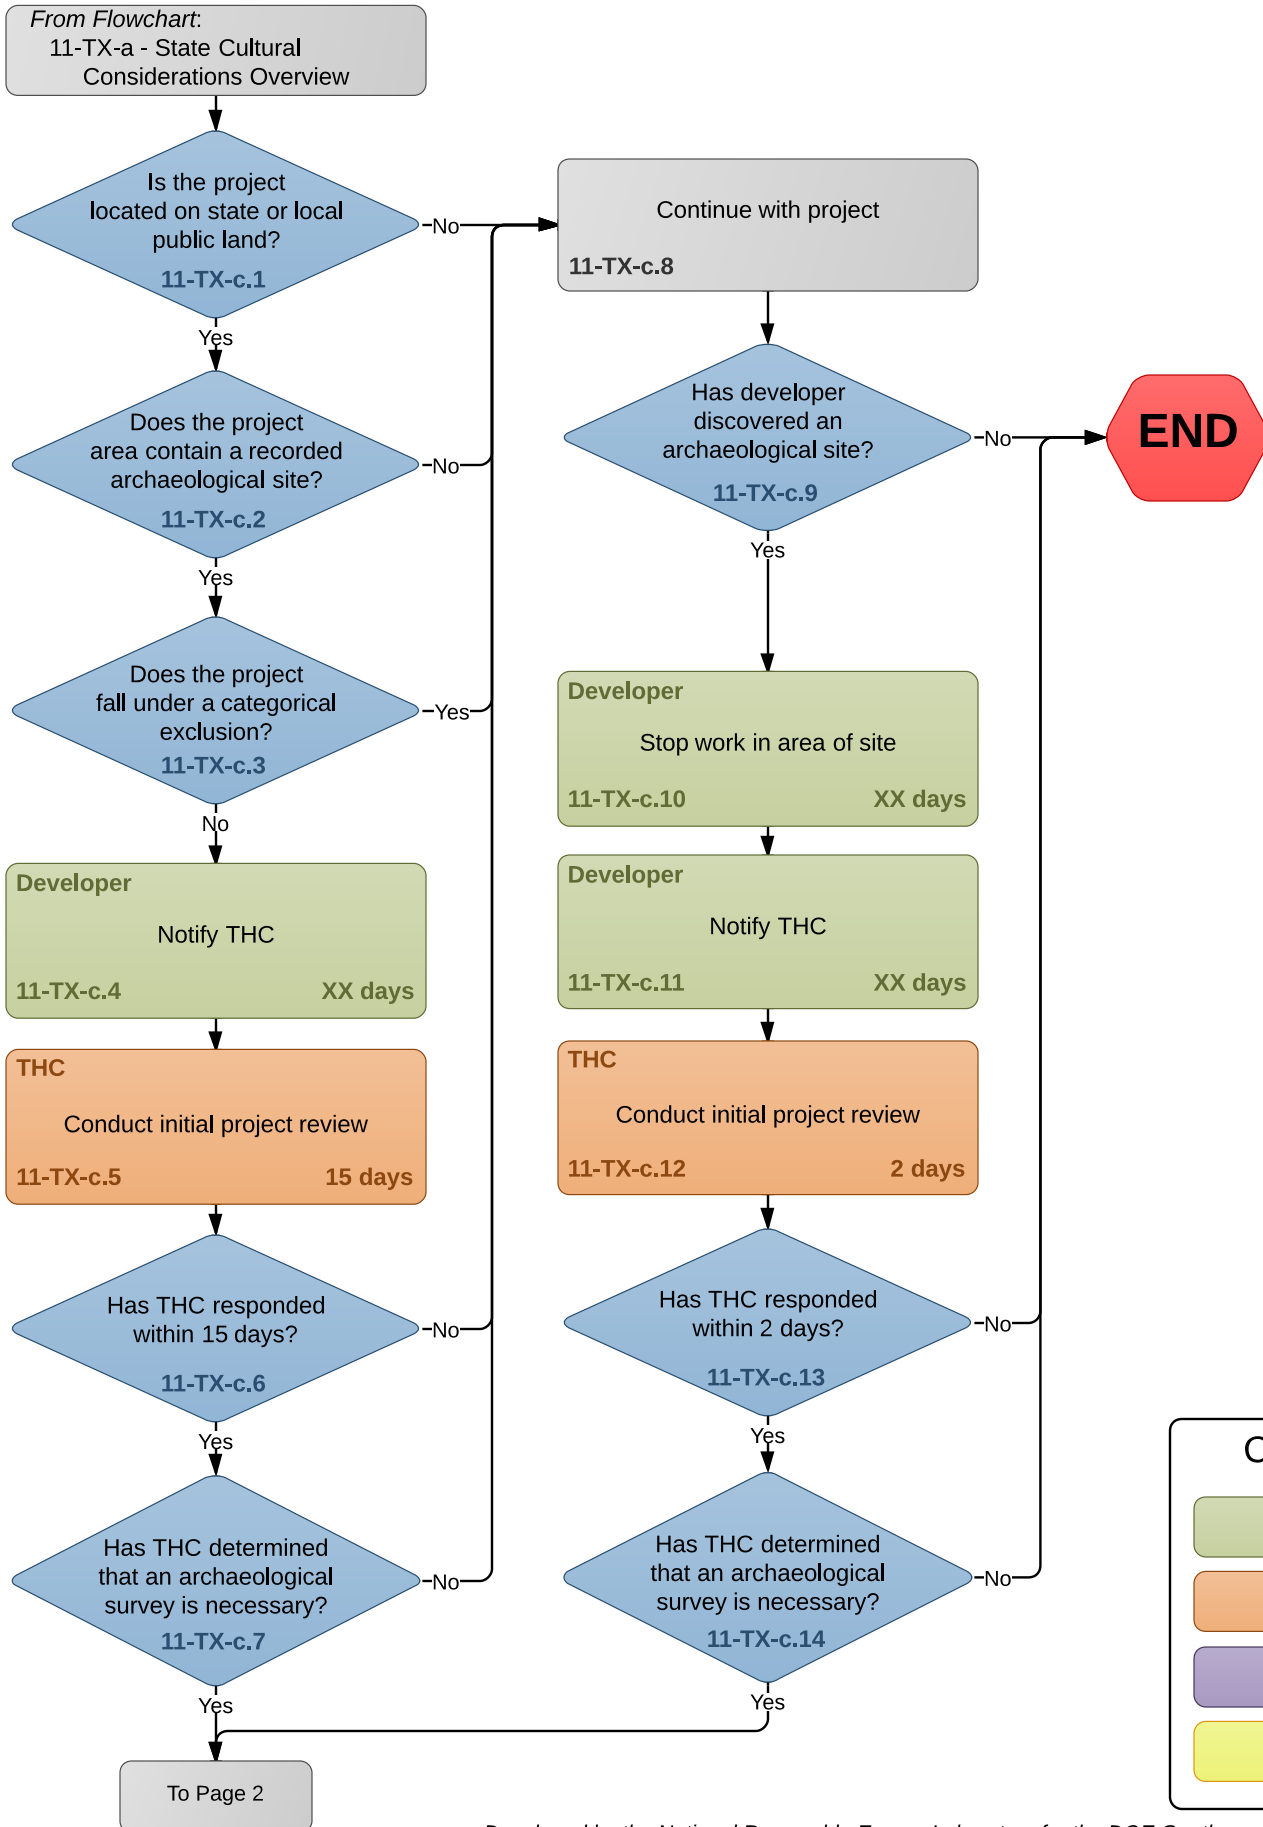

Flowchart 11-TX-c: Cultural Resource Discovery Process

Version: 8 May 2013

Approximate Time Frame:
XX Days

Flowchart 11-TX-c (continued): Cultural Resource Discovery Process

Color Key

- Developer
- Agency
- Other
- Public