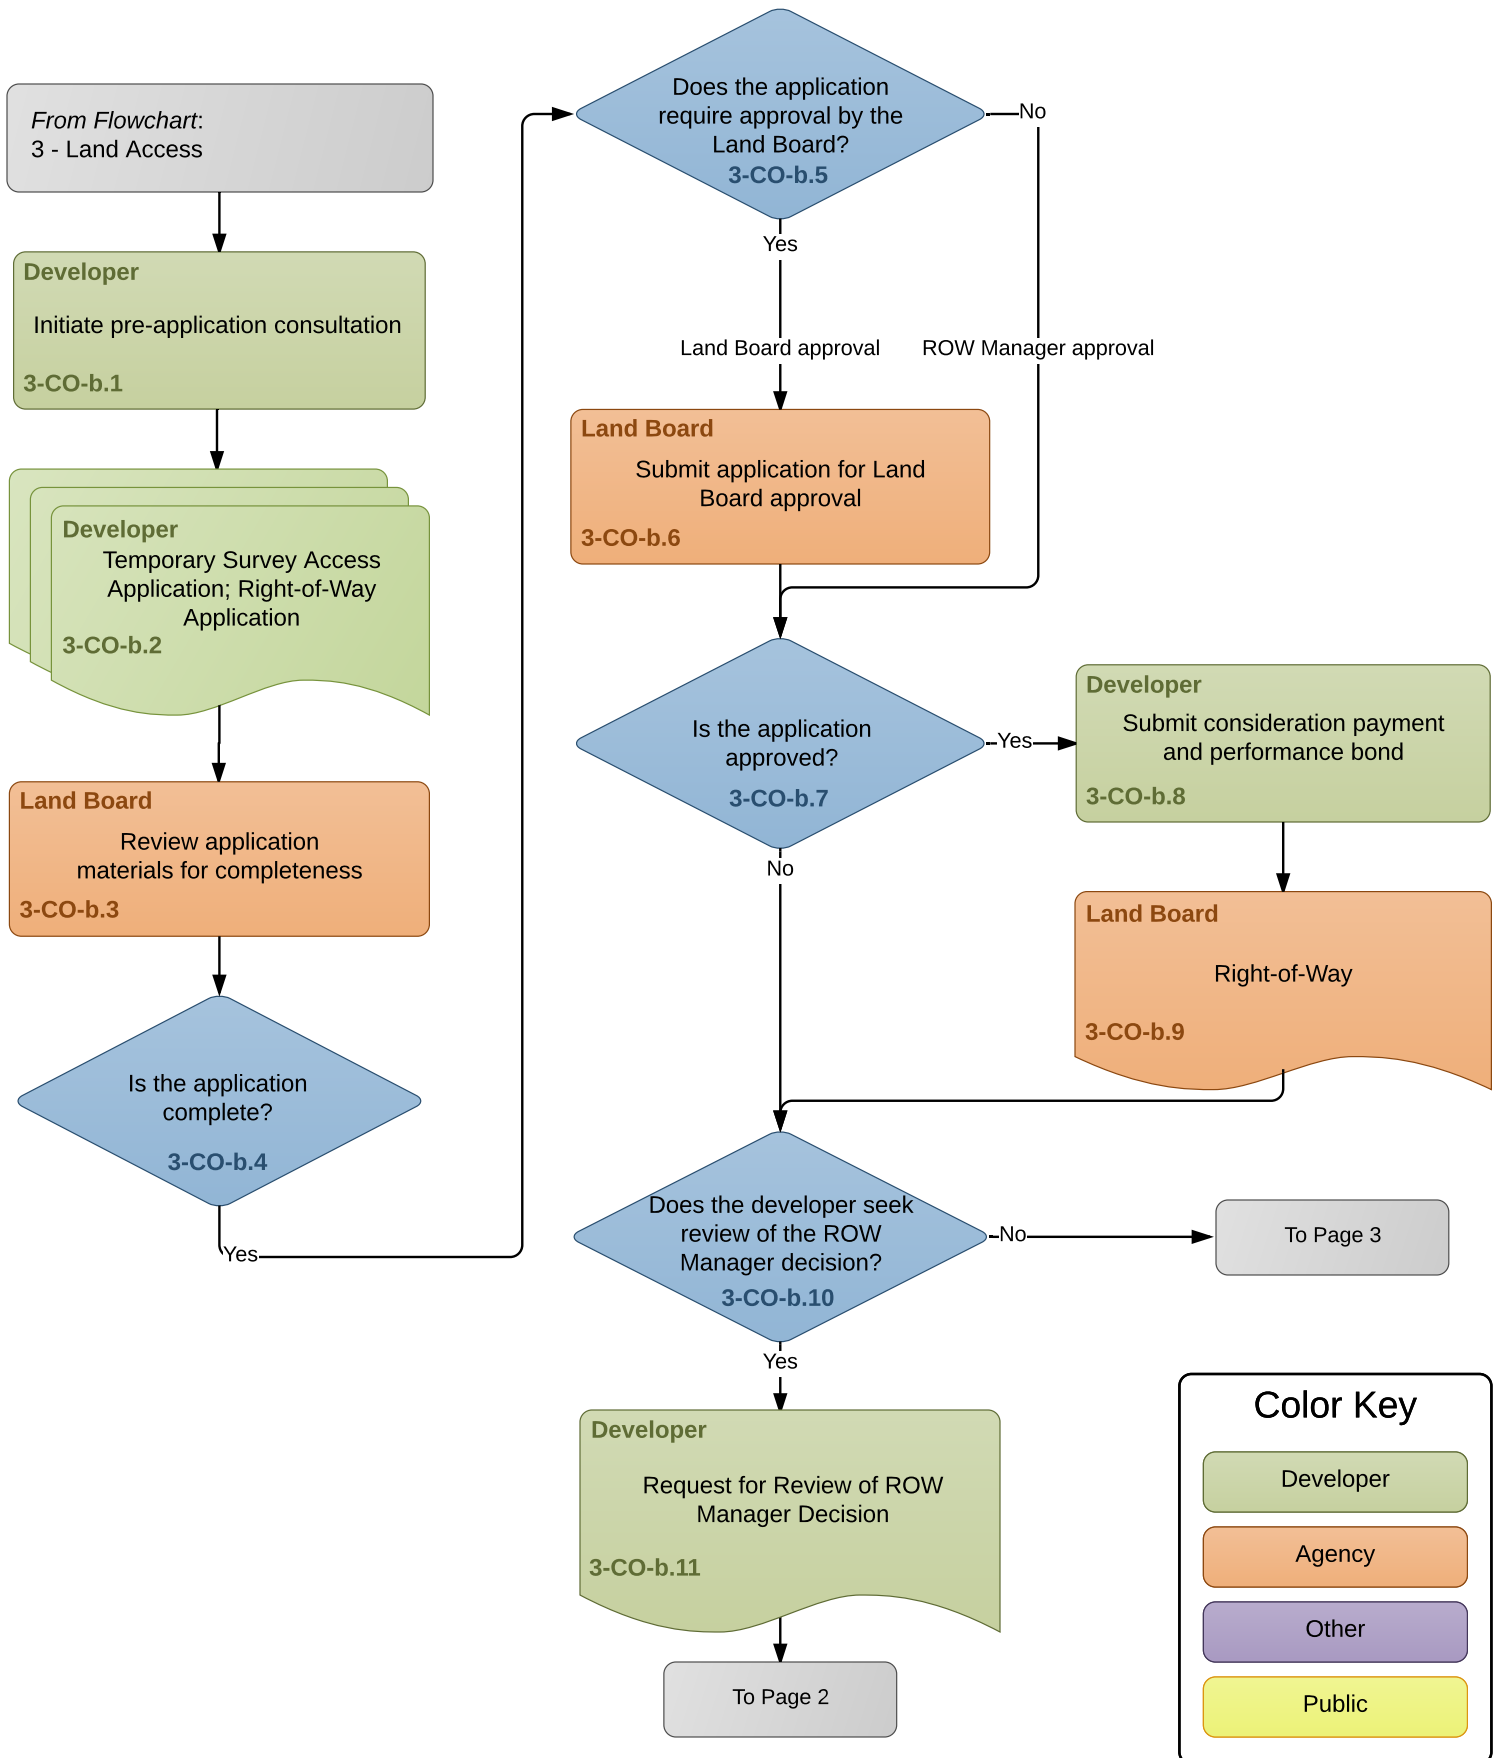

Flowchart 3-CO-b: State Land Right-of-Way

Version: 25 July 2016

Flowchart 3-CO-b (continued):
State Land Right-of-Way

Flowchart 3-CO-b (continued):
State Land Right-of-Way

Color Key

- Developer
- Agency
- Other
- Public