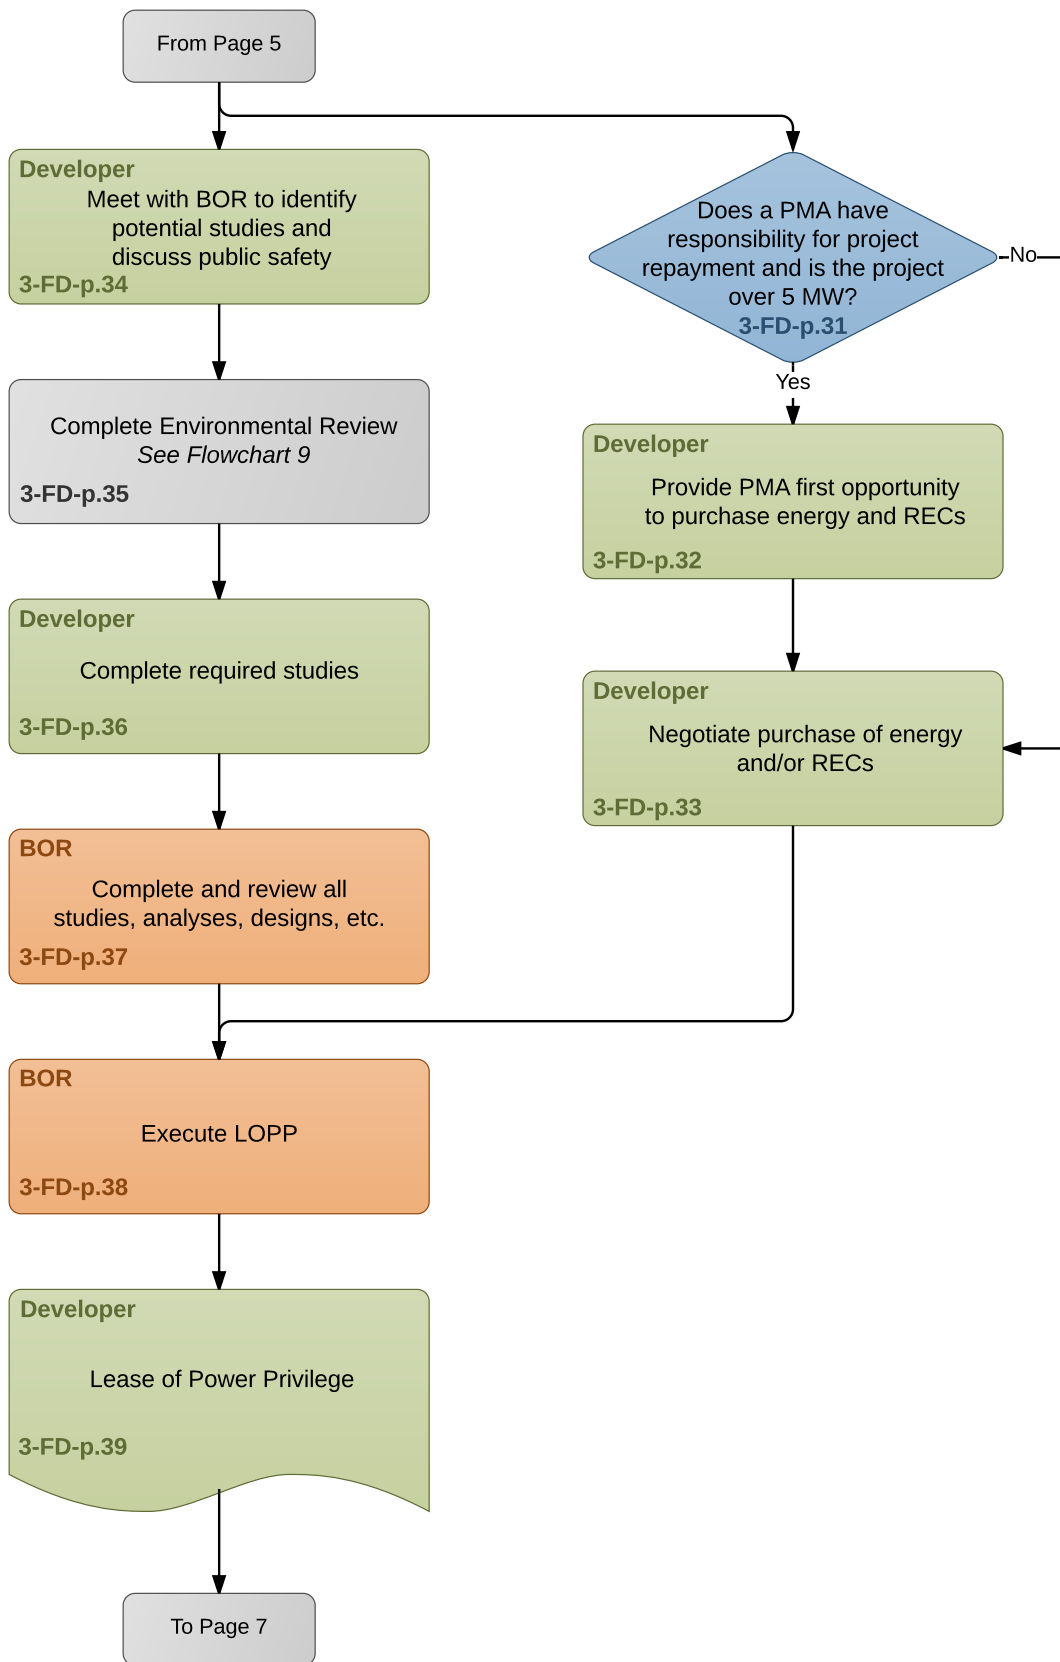

Flowchart 3-FD-p: Bureau of Reclamation Lease of Power Privilege

Version: 17 August 2016

Flowchart 3-FD-p (continued):
 Bureau of Reclamation Lease of Power Privilege

Color Key

- Developer (Green)
- Agency (Orange)
- Other (Purple)
- Public (Yellow)

Color Key

- Developer
- Agency
- Other
- Public