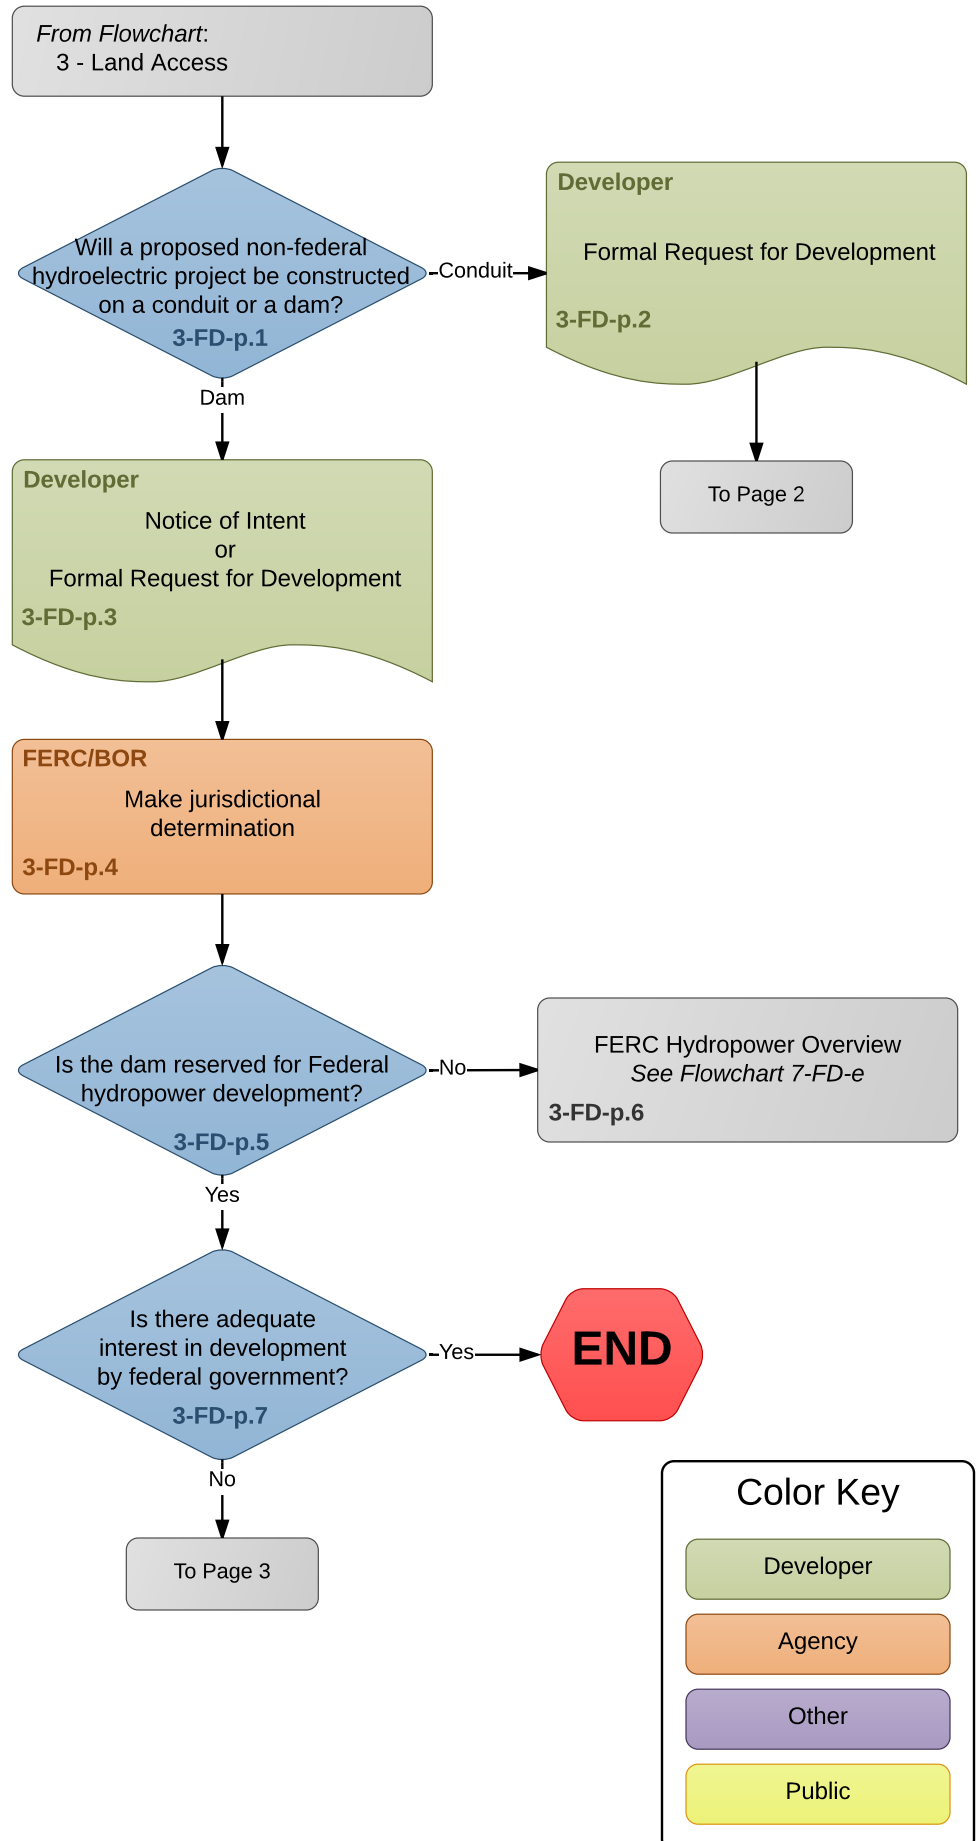

Flowchart 3-FD-p: Bureau of Reclamation Lease of Power Privilege

Version: 17 August 2016

Flowchart 3-FD-p (continued):
 Bureau of Reclamation Lease of Power Privilege

Color Key

- Developer (Green)
- Agency (Orange)
- Other (Purple)
- Public (Yellow)

Color Key

- Developer
- Agency
- Other
- Public