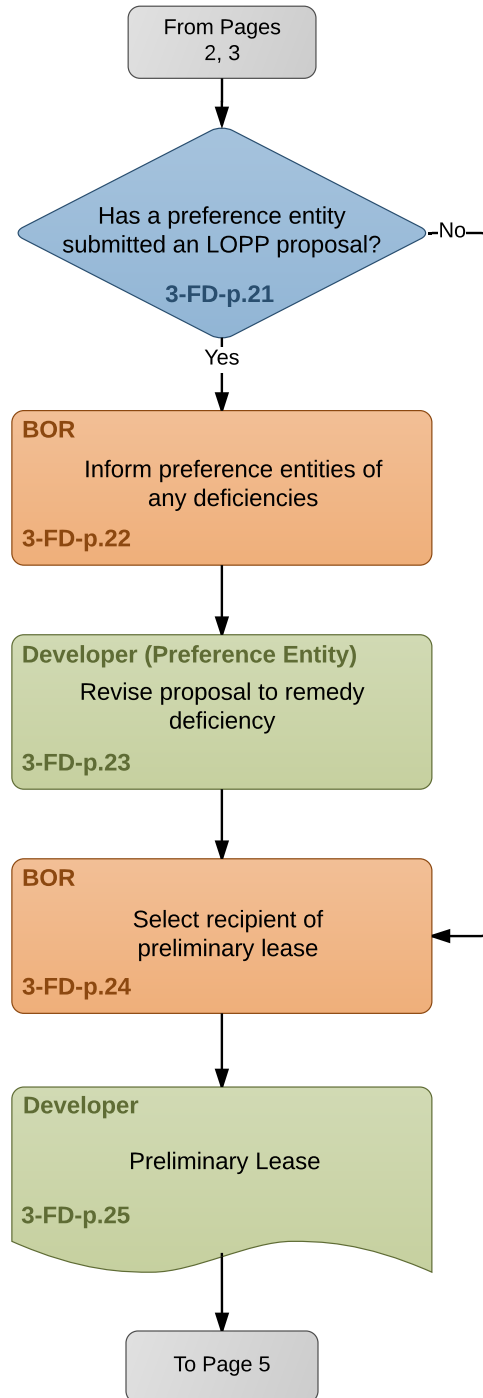

Flowchart 3-FD-p: Bureau of Reclamation Lease of Power Privilege

Version: 17 August 2016

Flowchart 3-FD-p (continued):
 Bureau of Reclamation Lease of Power Privilege

Color Key

- Developer (Green)
- Agency (Orange)
- Other (Purple)
- Public (Yellow)