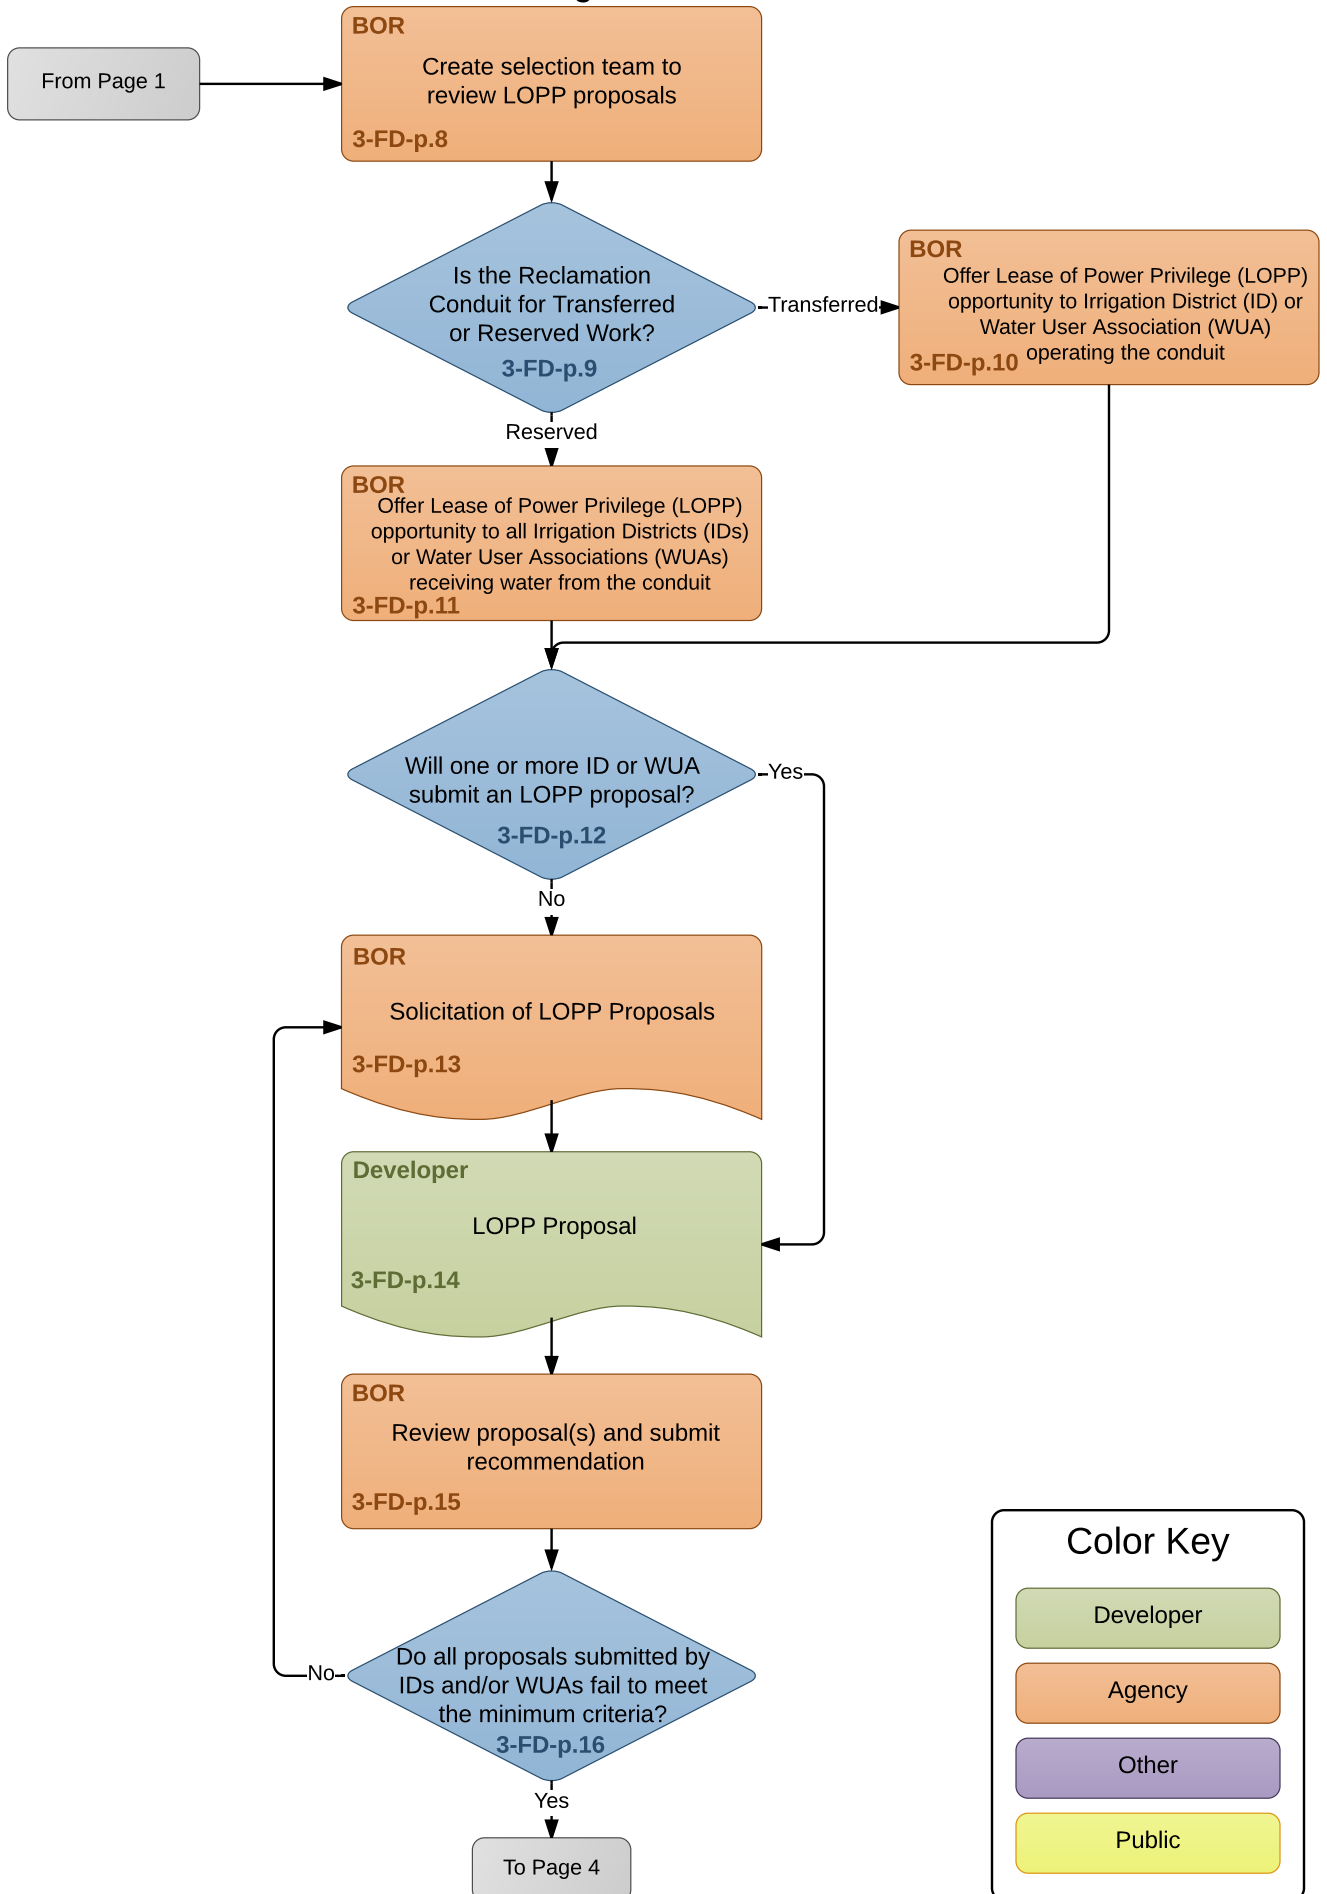

Flowchart 3-FD-p: Bureau of Reclamation Lease of Power Privilege

Version: 17 August 2016

Flowchart 3-FD-p (continued):
 Bureau of Reclamation Lease of Power Privilege

Color Key

- Developer (Green)
- Agency (Orange)
- Other (Purple)
- Public (Yellow)

Color Key

- Developer
- Agency
- Other
- Public