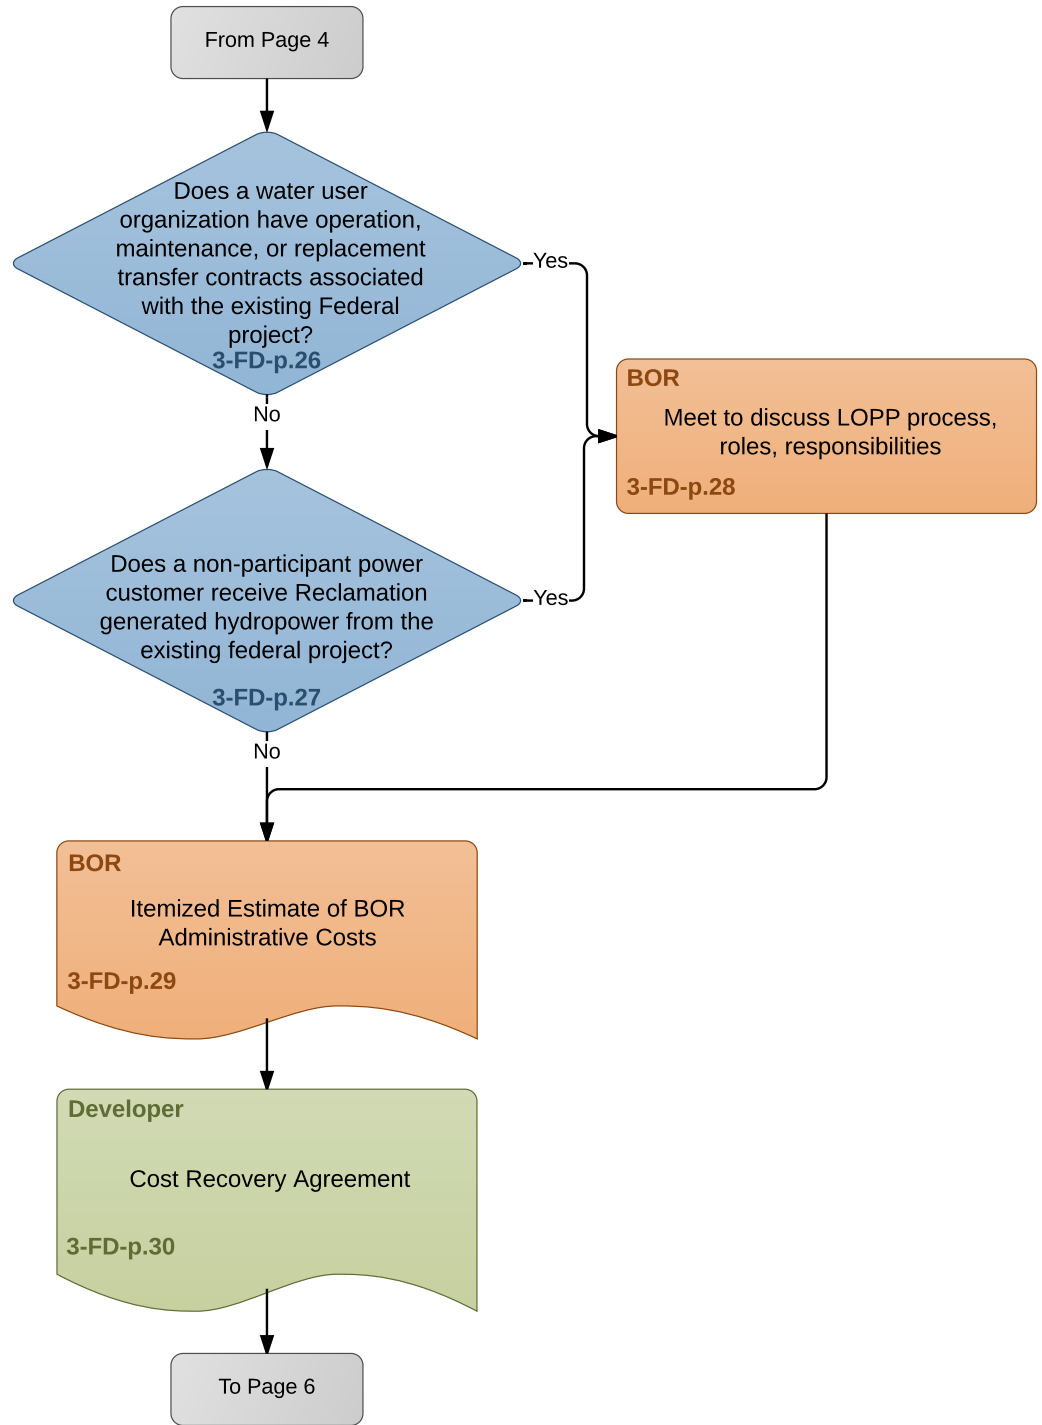

Flowchart 3-FD-p: Bureau of Reclamation Lease of Power Privilege

Version: 17 August 2016

Flowchart 3-FD-p (continued):
 Bureau of Reclamation Lease of Power Privilege

Color Key

- Developer (Green)
- Agency (Orange)
- Other (Purple)
- Public (Yellow)

Color Key

- Developer
- Agency
- Other
- Public