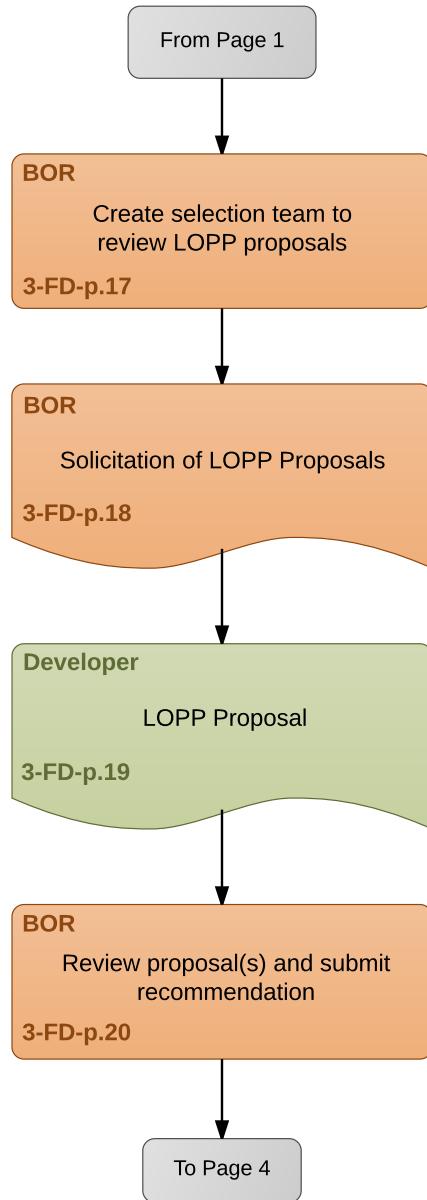

Flowchart 3-FD-p: Bureau of Reclamation Lease of Power Privilege

Version: 17 August 2016

Flowchart 3-FD-p (continued):
 Bureau of Reclamation Lease of Power Privilege

Color Key

- Developer (Green)
- Agency (Orange)
- Other (Purple)
- Public (Yellow)