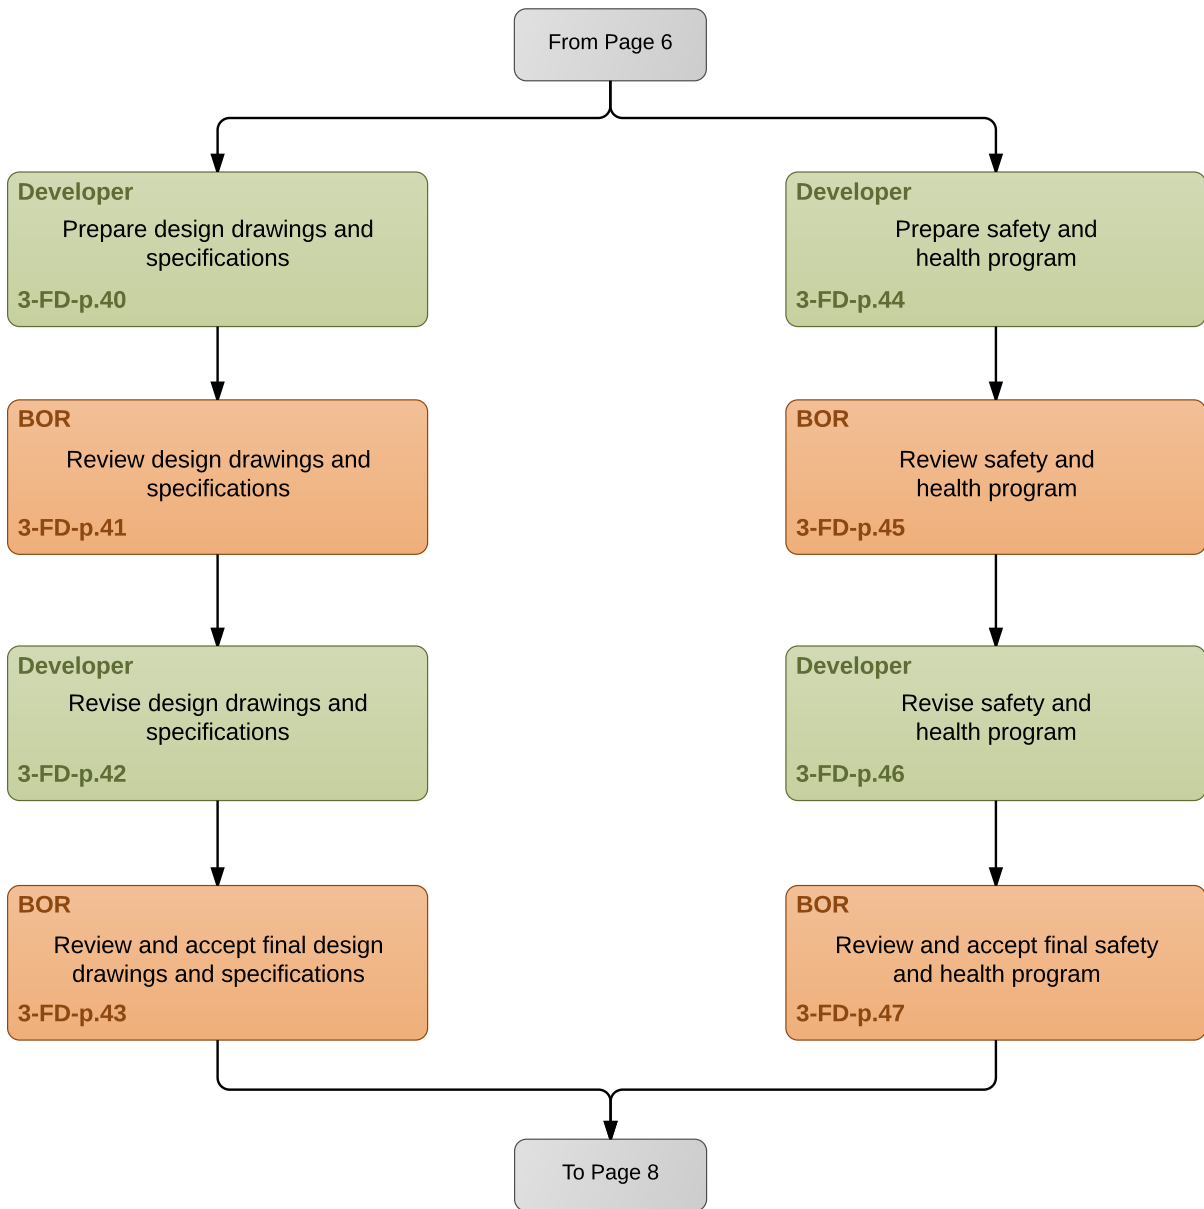

Flowchart 3-FD-p: Bureau of Reclamation Lease of Power Privilege

Version: 17 August 2016

Flowchart 3-FD-p (continued):
 Bureau of Reclamation Lease of Power Privilege

Color Key

- Developer (Green)
- Agency (Orange)
- Other (Purple)
- Public (Yellow)

Color Key

- Developer
- Agency
- Other
- Public