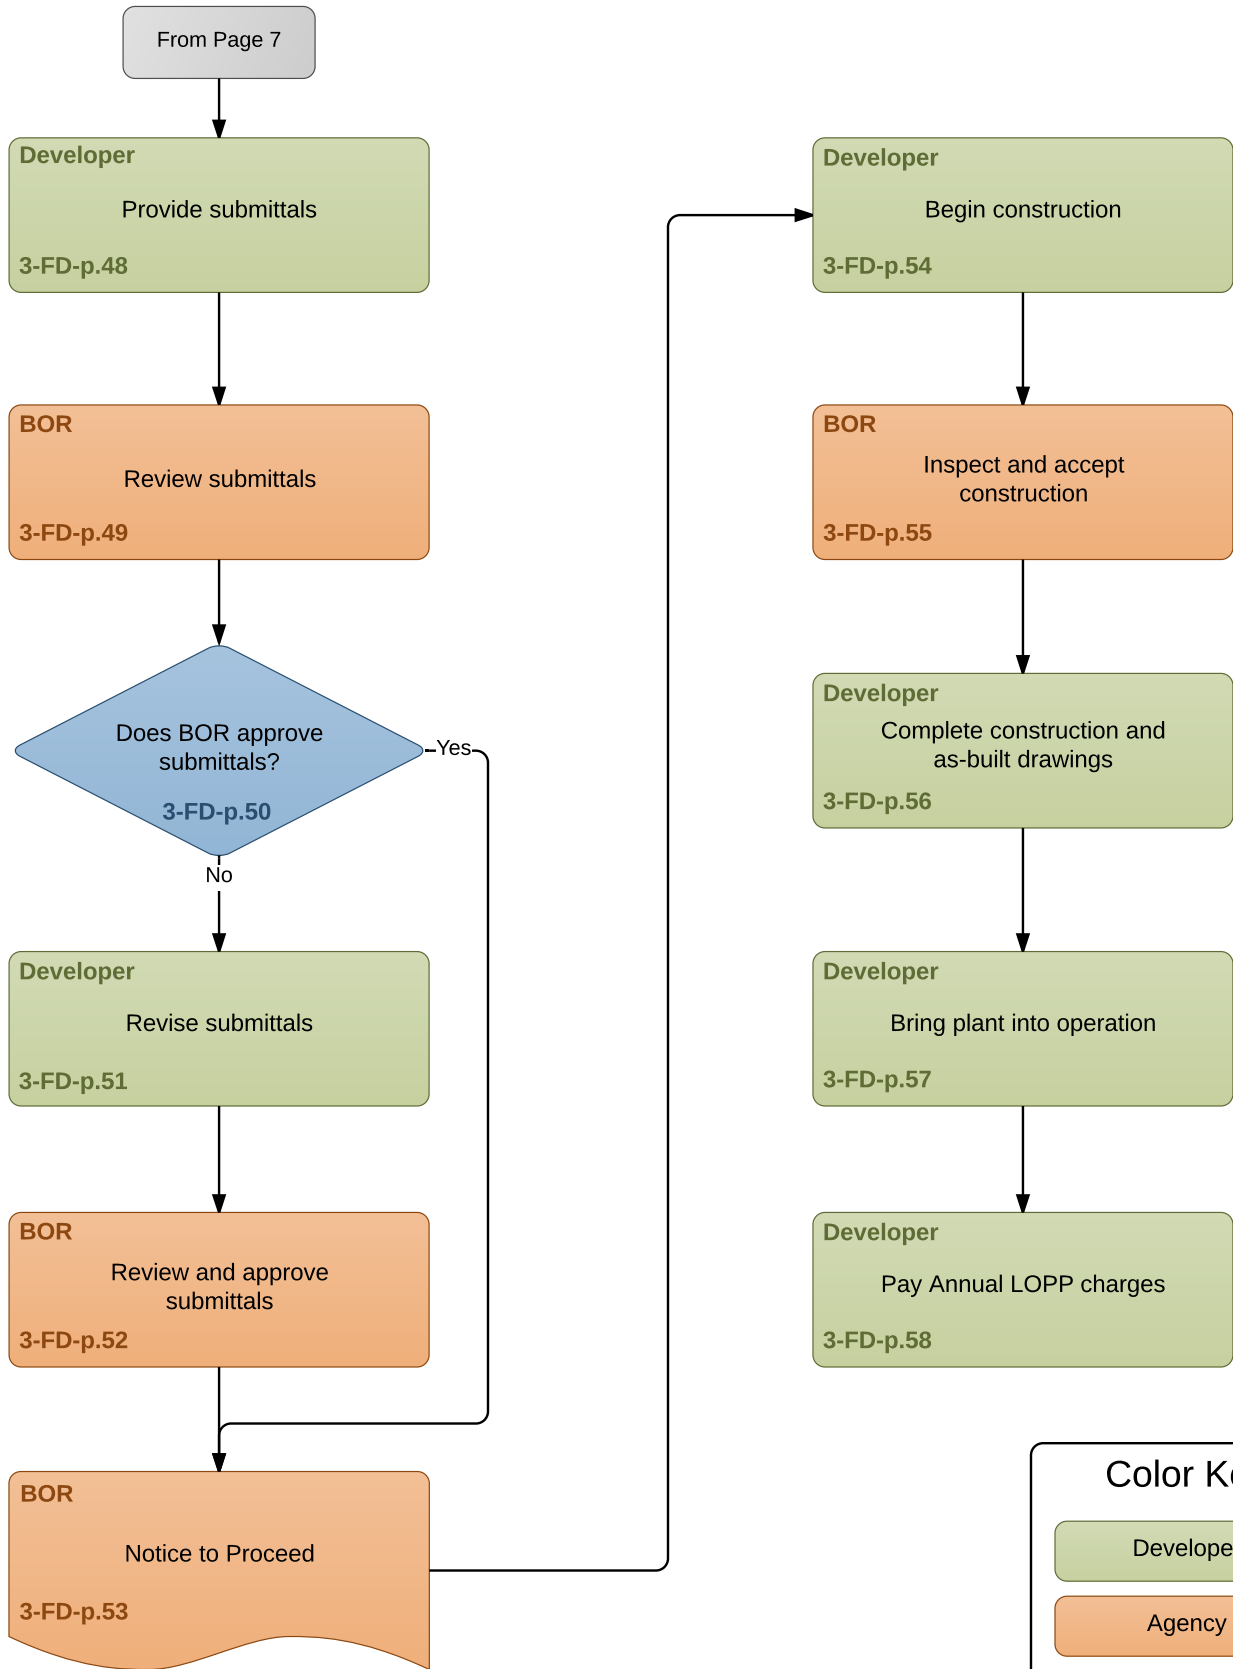

Flowchart 3-FD-p: Bureau of Reclamation Lease of Power Privilege

Version: 17 August 2016

Flowchart 3-FD-p (continued):
 Bureau of Reclamation Lease of Power Privilege

Color Key

- Developer (Green)
- Agency (Orange)
- Other (Purple)
- Public (Yellow)

Color Key

- Developer
- Agency
- Other
- Public