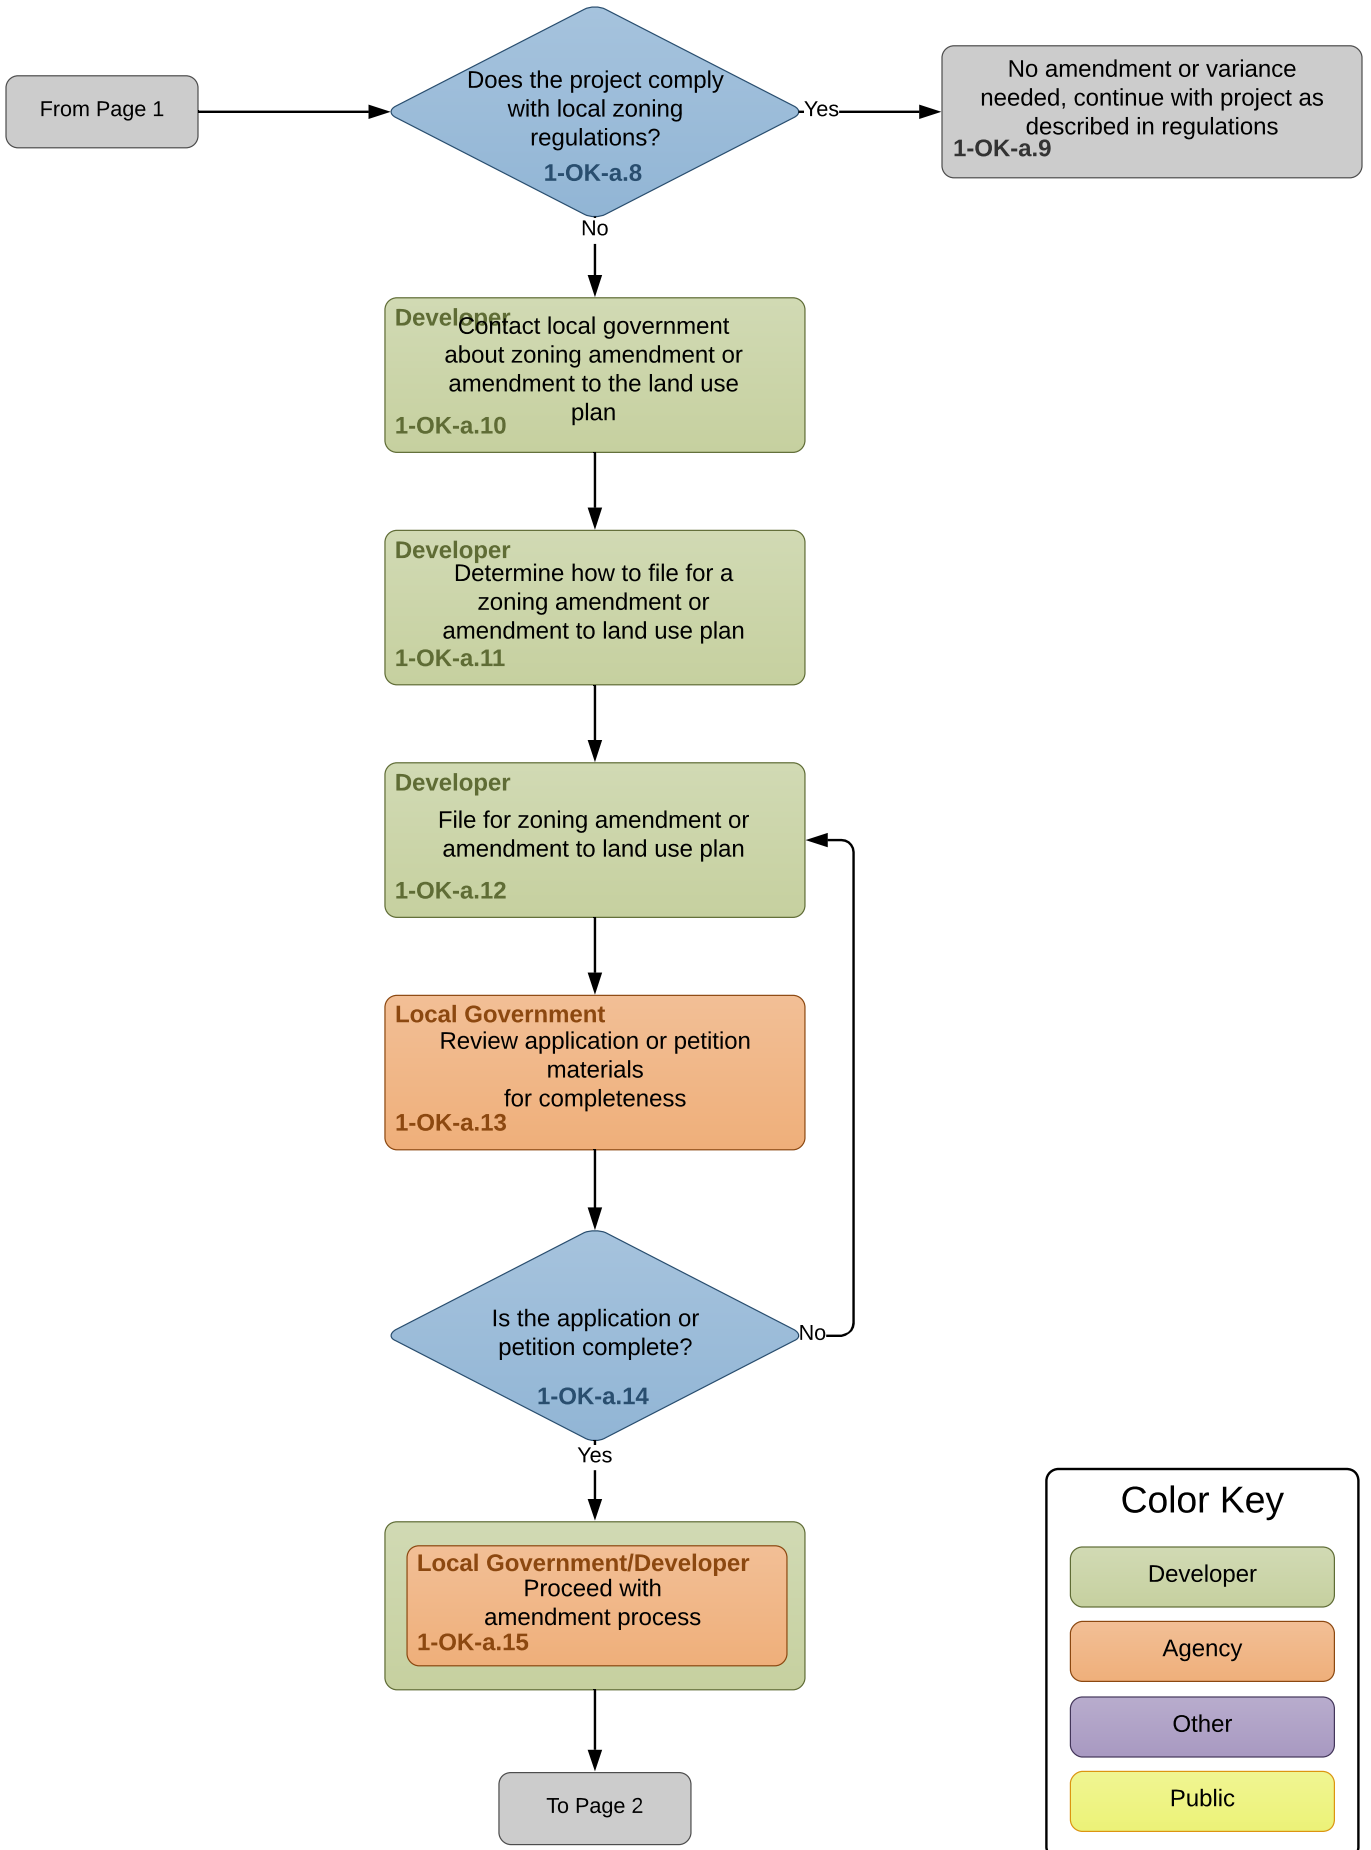

Flowchart 1-OK-a: Land Use Planning

Color Key

- Developer
- Agency
- Other
- Public

Flowchart 1-OK-a (continued): Land Use Planning

Color Key

- Developer
- Agency
- Other
- Public