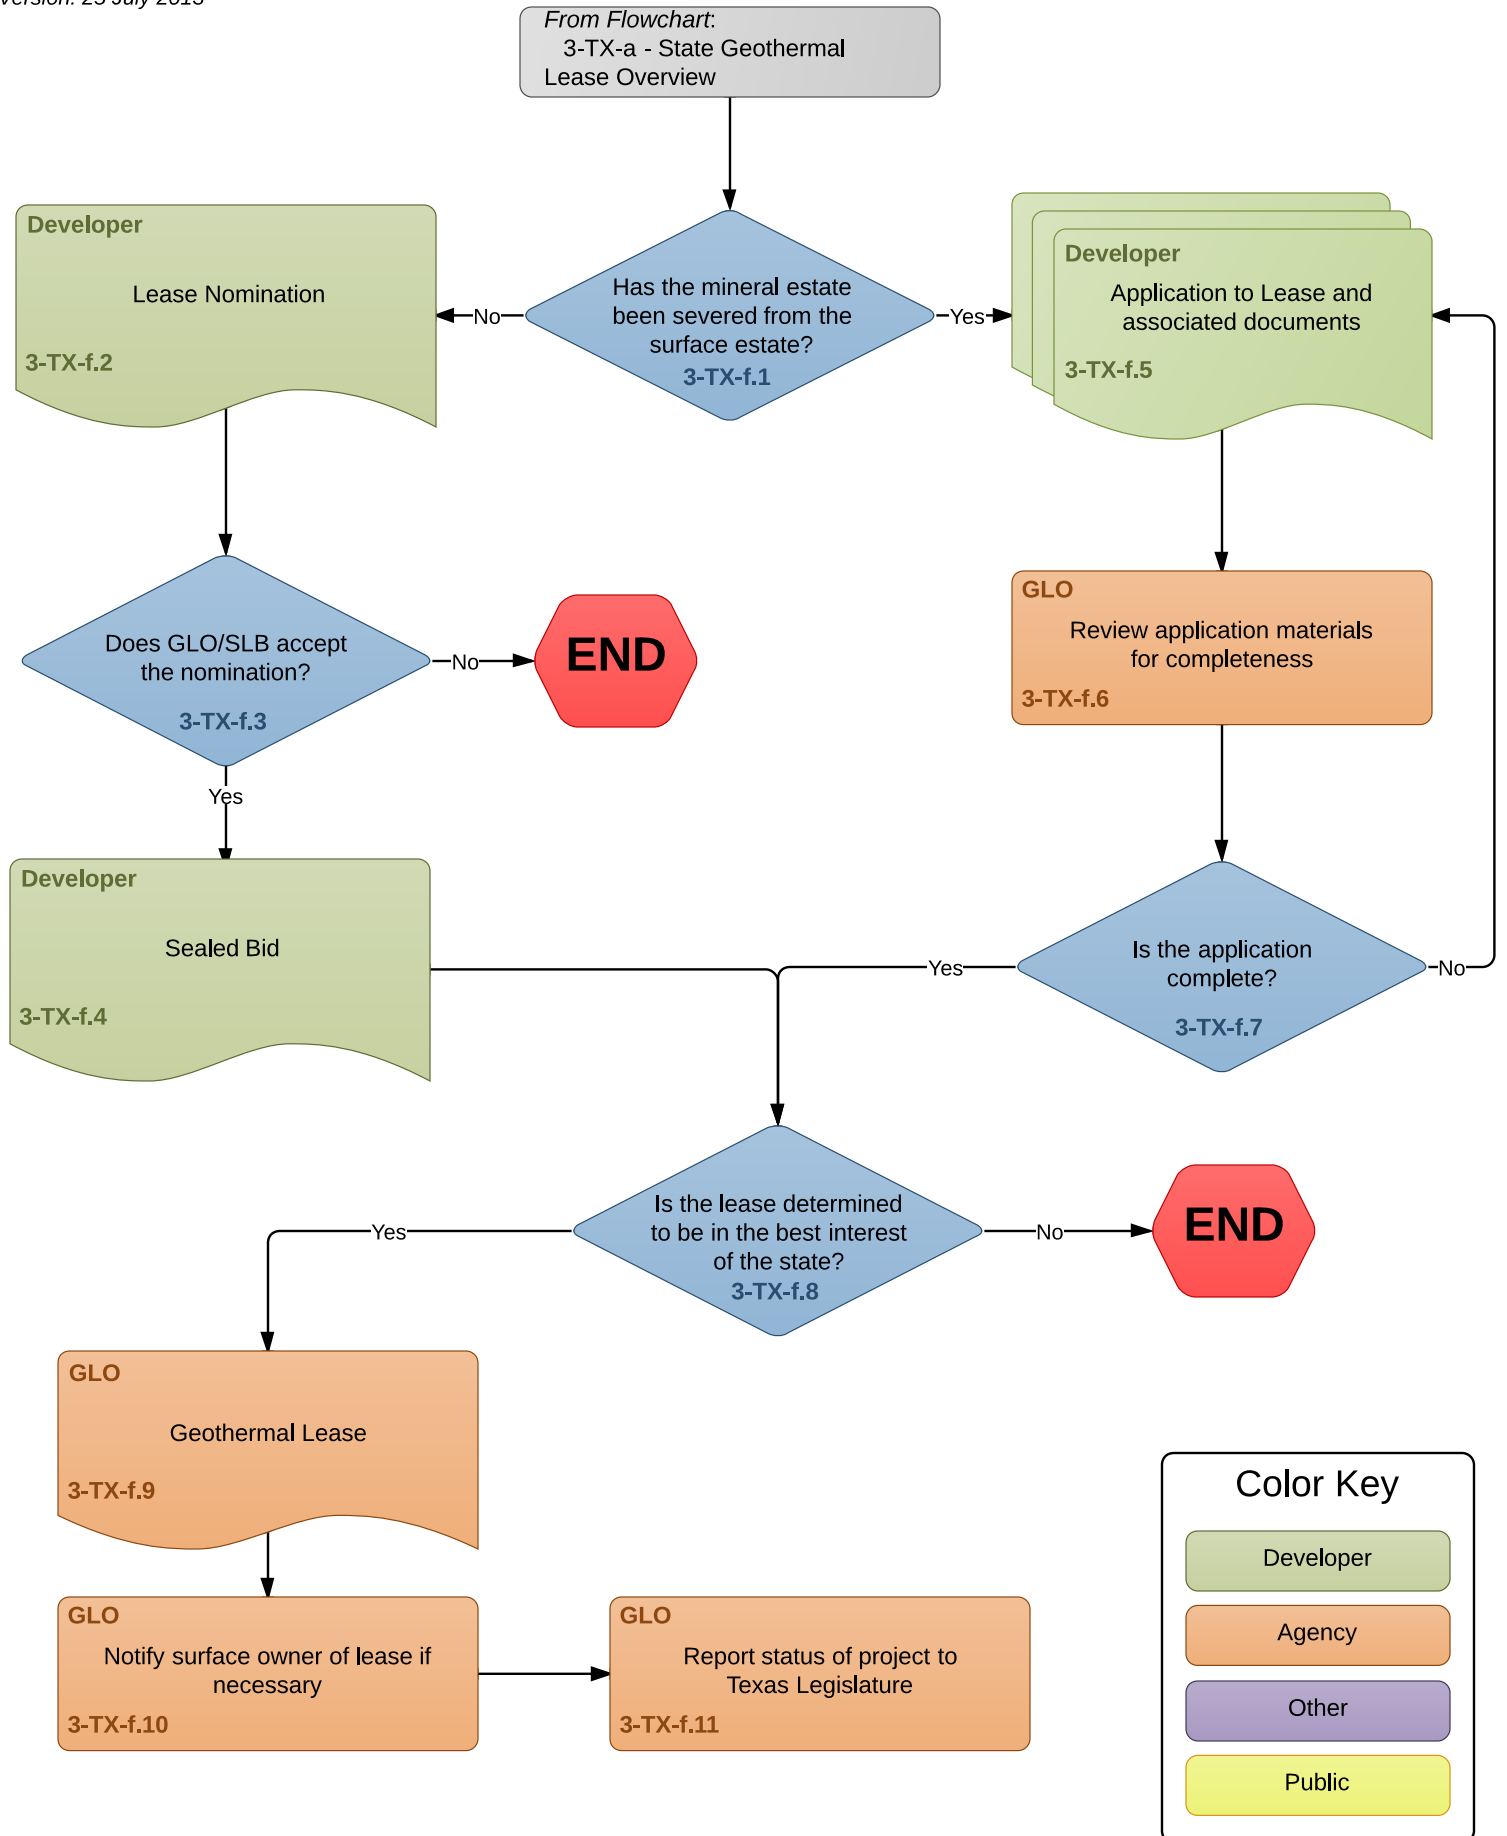

Flowchart 3-TX-f: Lease of Land Trade Lands

Version: 25 July 2013

Color Key

- Developer
- Agency
- Other
- Public